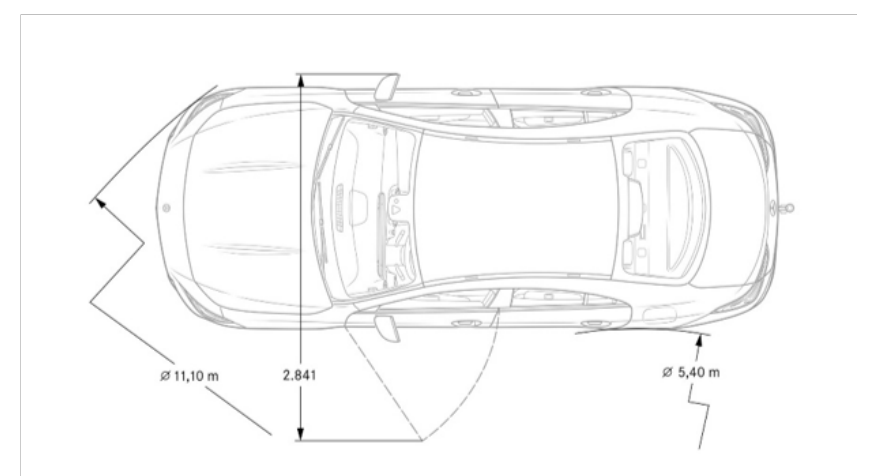

Exterior Dimensions

Vehicle Length (in.)	184.6
Vehicle Width with Mirrors (in.)	78.7
Vehicle Height (in.)	56.7
Wheelbase (in.)	107.4
Track Width Front/Rear (in.)	63.5/63.1
Curb Weight (lbs.)	3484

Fuel Economy

Fuel Economy	TBA
---------------------	-----

Interior Dimensions

Trunk Size (cubic feet)	tba
--------------------------------	-----

Performance

Acceleration 0-60 mph (sec)	TBA
Top Speed (mph)	130

Wheels and Tires