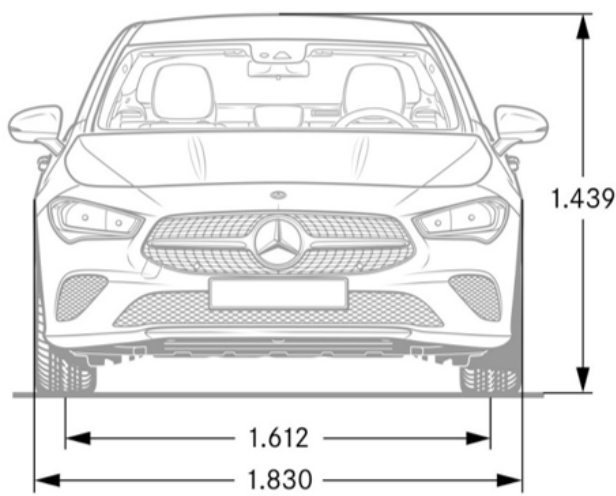

Exterior Dimensions

Vehicle Length (in.)	184.6
Vehicle Width with Mirrors (in.)	78.7
Vehicle Height (in.)	56.7
Wheelbase (in.)	107.4
Track Width Front/Rear (in.)	63.5/63.1
Curb Weight (lbs.)	3484

Fuel Economy

Fuel Economy	TBA
---------------------	-----

Interior Dimensions

Trunk Size (cubic feet)	tba
--------------------------------	-----

Performance

Acceleration 0-60 mph (sec)	TBA
Top Speed (mph)	130

Wheels and Tires