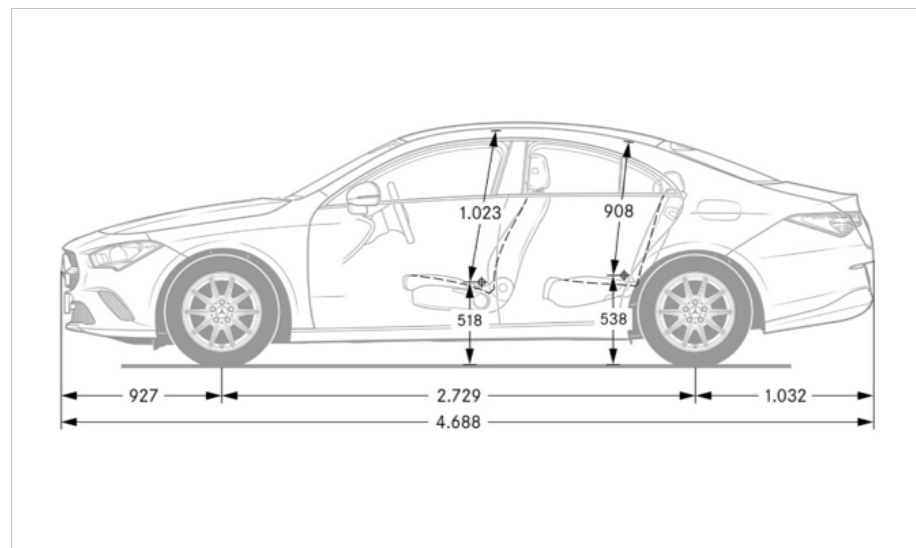

Exterior Dimensions

Vehicle Length (in.)	184.6
Vehicle Width with Mirrors (in.)	78.7
Vehicle Height (in.)	56.7
Wheelbase (in.)	107.4
Track Width Front/Rear (in.)	63.5/63.1
Curb Weight (lbs.)	3484

Fuel Economy

Fuel Economy	TBA
---------------------	-----

Interior Dimensions

Trunk Size (cubic feet)	tba
--------------------------------	-----

Performance

Acceleration 0-60 mph (sec)	TBA
Top Speed (mph)	130

Wheels and Tires