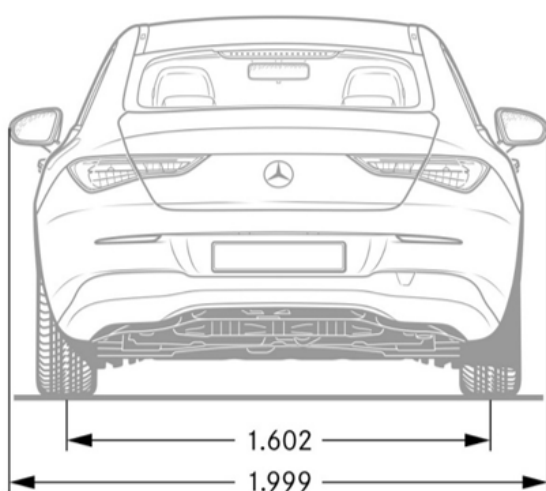

Exterior Dimensions

Vehicle Length (in.)	184.6
Vehicle Width with Mirrors (in.)	78.7
Vehicle Height (in.)	56.7
Wheelbase (in.)	107.4
Track Width Front/Rear (in.)	63.5/63.1
Curb Weight (lbs.)	3484

Fuel Economy

Fuel Economy	TBA
---------------------	-----

Interior Dimensions

Trunk Size (cubic feet)	tba
--------------------------------	-----

Performance

Acceleration 0-60 mph (sec)	TBA
Top Speed (mph)	130

Wheels and Tires