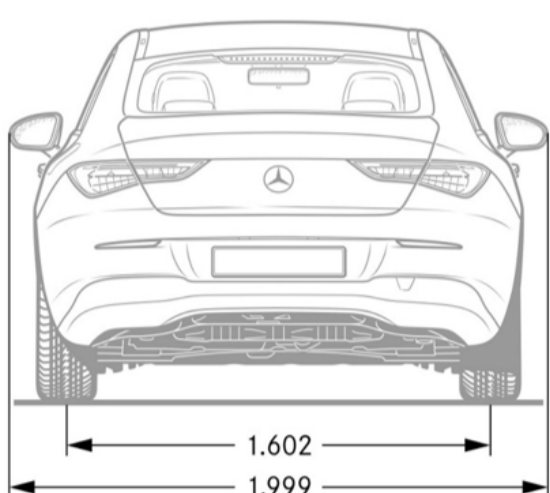

Performance

Acceleration 0-60 mph (sec)	TBA
Top Speed (mph)	130

Fuel Economy

Fuel Economy	TBA
--------------	-----

Exterior Dimensions

Vehicle Length (in.)	184.6
Vehicle Width with Mirrors (in.)	78.7
Vehicle Height (in.)	56.7
Wheelbase (in.)	107.4
Track Width Front/Rear (in.)	63.5/63.1
Curb Weight (lbs.)	TBA

Wheels and Tires

Interior Dimensions

Trunk Size (cubic feet)	tba
-------------------------	-----

Chassis

Drivetrain

Transmission	DCT (Dual Clutch Transmission)
Transmission Speeds	8
Drive Configuration	All Wheel Drive