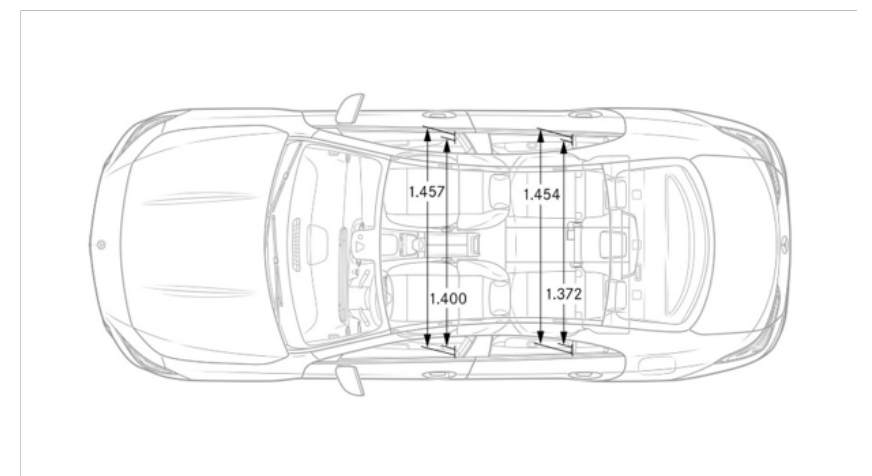

Exterior Dimensions

Vehicle Length (in.)	184.6
Vehicle Width with Mirrors (in.)	78.7
Vehicle Height (in.)	56.7
Wheelbase (in.)	107.4
Track Width Front/Rear (in.)	63.5/63.1
Curb Weight (lbs.)	3484

Fuel Economy

Fuel Economy	TBA
---------------------	-----

Interior Dimensions

Trunk Size (cubic feet)	tba
--------------------------------	-----

Performance

Acceleration 0-60 mph (sec)	TBA
Top Speed (mph)	130

Wheels and Tires