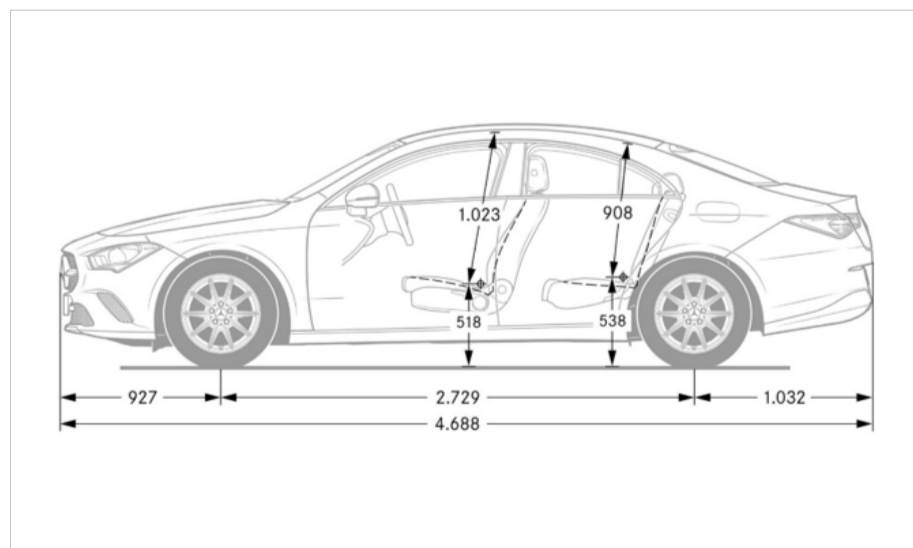

Performance

Acceleration 0-60 mph (sec)	TBA
Top Speed (mph)	130

Fuel Economy

Fuel Economy	TBA
--------------	-----

Exterior Dimensions

Vehicle Length (in.)	184.6
Vehicle Width with Mirrors (in.)	78.7
Vehicle Height (in.)	56.7
Wheelbase (in.)	107.4
Track Width Front/Rear (in.)	63.5/63.1
Curb Weight (lbs.)	TBA

Wheels and Tires

Interior Dimensions

Trunk Size (cubic feet)	tba
-------------------------	-----

Chassis

Drivetrain

Transmission	DCT (Dual Clutch Transmission)
Transmission Speeds	8
Drive Configuration	All Wheel Drive