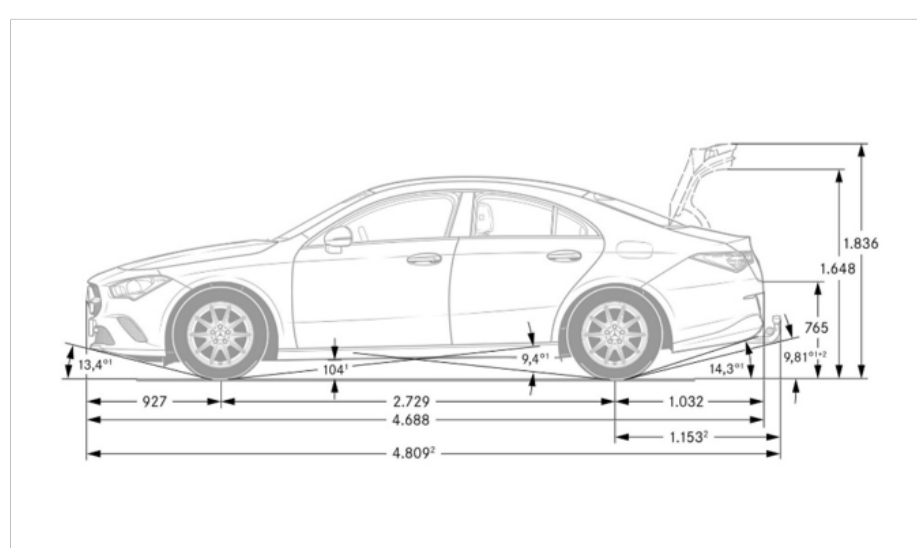

Performance

Acceleration 0-60 mph (sec)	TBA
Top Speed (mph)	130

Fuel Economy

Fuel Economy	TBA
--------------	-----

Exterior Dimensions

Vehicle Length (in.)	184.6
Vehicle Width with Mirrors (in.)	78.7
Vehicle Height (in.)	56.7
Wheelbase (in.)	107.4
Track Width Front/Rear (in.)	63.5/63.1
Curb Weight (lbs.)	TBA

Wheels and Tires

Interior Dimensions

Trunk Size (cubic feet)	tba
-------------------------	-----

Chassis

Drivetrain

Transmission	DCT (Dual Clutch Transmission)
Transmission Speeds	8
Drive Configuration	All Wheel Drive