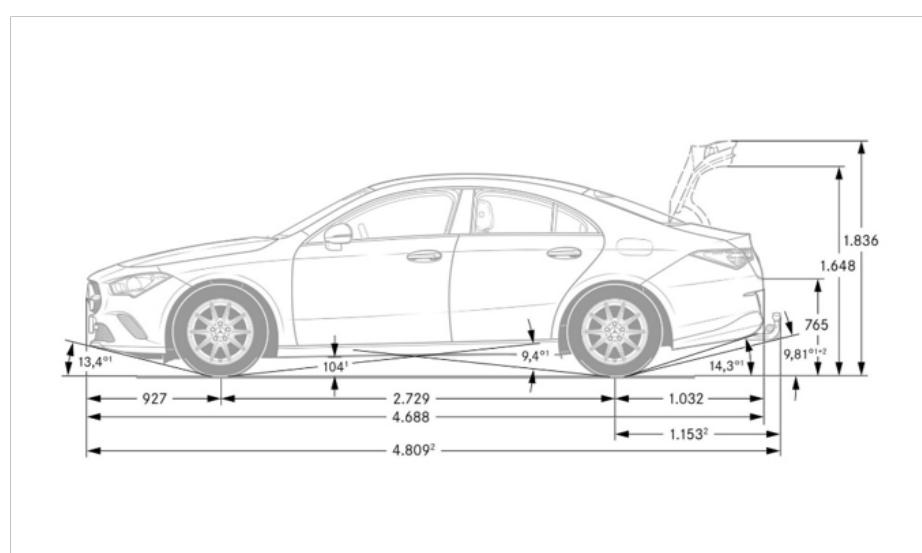

Exterior Dimensions

Vehicle Length (in.)	184.6
Vehicle Width with Mirrors (in.)	78.7
Vehicle Height (in.)	56.7
Wheelbase (in.)	107.4
Track Width Front/Rear (in.)	63.5/63.1
Curb Weight (lbs.)	3484

Fuel Economy

Fuel Economy	TBA
---------------------	-----

Interior Dimensions

Trunk Size (cubic feet)	tba
--------------------------------	-----

Performance

Acceleration 0-60 mph (sec)	TBA
Top Speed (mph)	130

Wheels and Tires