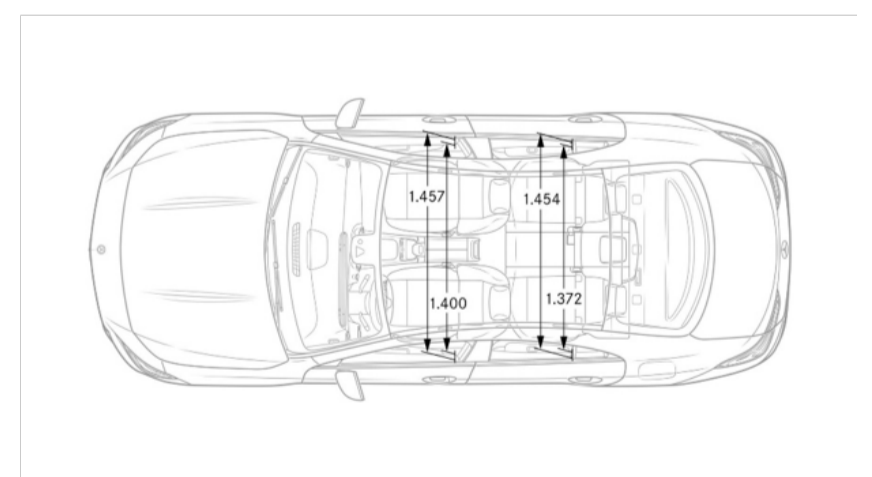

Specifications

CLA250C

Chassis

Drivetrain

Transmission	DCT (Dual Clutch Transmission)
Transmission Speeds	8
Drive Configuration	Front Wheel Drive

Engine

Engine Configuration	2.0L Inline-4 Turbo
Power (hp)	221 + 13
Fuel Requirement (Octane)	91
Torque (lb-ft)	258 @ 1,800-4,000 rpm
Compression	10.5 : 1
Fuel Tank Size (gallons)	13.5
Displacement (cc)	1,991
# Valves per Cylinder	4

Performance

Acceleration 0-60 mph (sec)	TBA
Top Speed (mph)	130

Fuel Economy

Fuel Economy	TBA

Exterior Dimensions

Vehicle Length (in.)	184.6
Vehicle Width with Mirrors (in.)	78.7
Vehicle Height (in.)	56.7
Wheelbase (in.)	107.4
Track Width Front/Rear (in.)	63.5/63.1
Curb Weight (lbs.)	TBA

Wheels and Tires

Interior Dimensions

Trunk Size (cubic feet)	tba