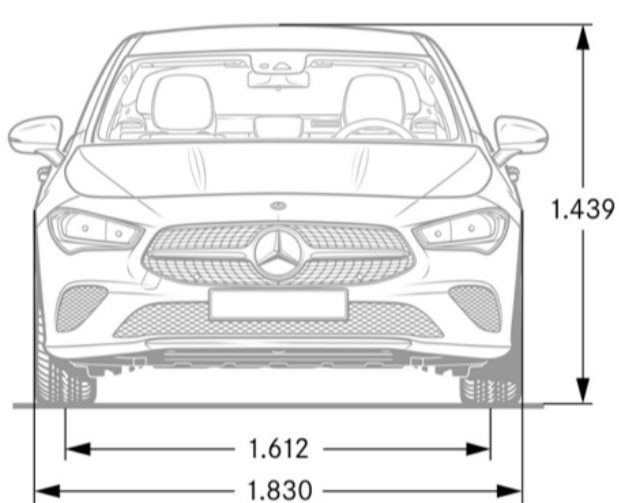

Performance

Acceleration 0-60 mph (sec)	TBA
Top Speed (mph)	130

Fuel Economy

Fuel Economy	TBA
--------------	-----

Exterior Dimensions

Vehicle Length (in.)	184.6
Vehicle Width with Mirrors (in.)	78.7
Vehicle Height (in.)	56.7
Wheelbase (in.)	107.4
Track Width Front/Rear (in.)	63.5/63.1
Curb Weight (lbs.)	TBA

Wheels and Tires

Interior Dimensions

Trunk Size (cubic feet)	tba
-------------------------	-----

Chassis

Drivetrain

Transmission	DCT (Dual Clutch Transmission)
Transmission Speeds	8
Drive Configuration	All Wheel Drive