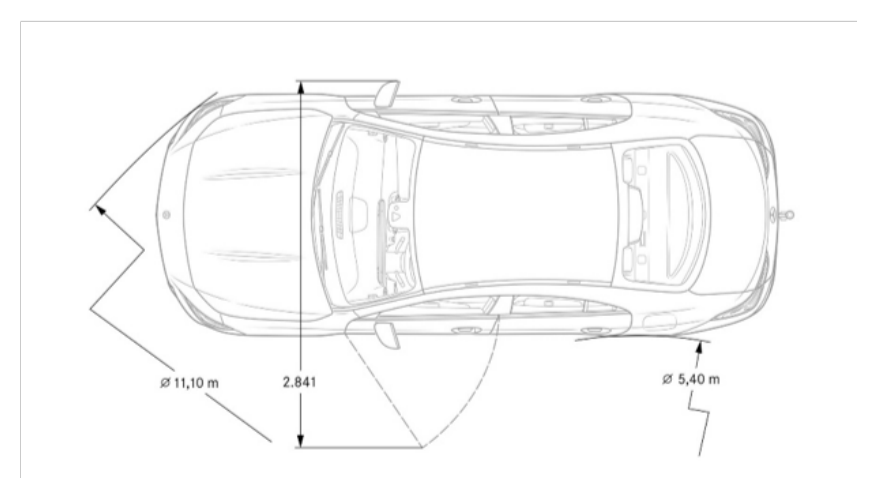

Specifications

CLA250C

Chassis

Drivetrain

Transmission	DCT (Dual Clutch Transmission)
Transmission Speeds	8
Drive Configuration	Front Wheel Drive

Engine

Engine Configuration	2.0L Inline-4 Turbo
Power (hp)	221 + 13
Fuel Requirement (Octane)	91
Torque (lb-ft)	258 @ 1,800-4,000 rpm
Compression	10.5 : 1
Fuel Tank Size (gallons)	13.5
Displacement (cc)	1,991
# Valves per Cylinder	4

Performance

Acceleration 0-60 mph (sec)	TBA
Top Speed (mph)	130

Fuel Economy

Fuel Economy	TBA

Exterior Dimensions

Vehicle Length (in.)	184.6
Vehicle Width with Mirrors (in.)	78.7
Vehicle Height (in.)	56.7
Wheelbase (in.)	107.4
Track Width Front/Rear (in.)	63.5/63.1
Curb Weight (lbs.)	TBA

Wheels and Tires

Interior Dimensions

Trunk Size (cubic feet)	tba