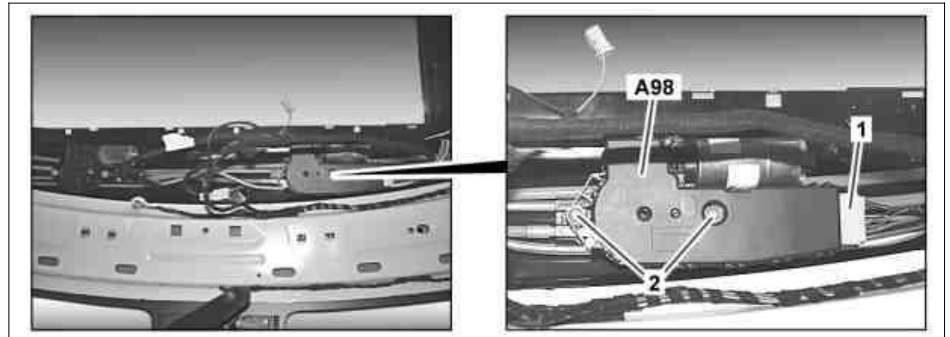

Shown on MODEL 176

- 1 Electrical connector
2 Bolts
A98 Panoramic sliding roof control module

P77.21-2338-04

Danger !	Risk of injury caused by fingers being jammed or pinched when removing, installing or aligning hoods, doors, trunk lid/rear-end door or sliding roof.	No parts of the body or limbs should be within the operating area when the components are moving.	AS00.00-Z-0011-01A
	Information on preventing damage to electronic components due to electrostatic discharge		AH54.00-P-0001-01A
	Remove/install		
1	Detach headliner in front area until panoramic sliding door control module (A98) is accessible	<p>Model 156 with code 413 (Automatic panoramic sliding sunroof)</p> <p>Model 117, 176 with code 413 (Automatic panoramic sliding sunroof)</p> <p>Model 205.0/1 with code 413 (Automatic panoramic sliding sunroof)</p> <p>Model 205.3 with code 413 (Automatic panoramic sliding sunroof)</p> <p>Model 205.2 with code 413 (Automatic panoramic sliding sunroof)</p> <p>Model 253 with code 413 (Automatic panoramic sliding sunroof)</p> <p>Model 222.0/1 with code 398 (Panoramic roof with MAGIC SKY CONTROL)</p> <p>Model 222.0/1 with code 413 (Automatic panoramic sliding sunroof)</p>	<p>AR68.30-P-4300NKX</p> <p>AR68.30-P-4300NKA</p> <p>AR68.30-P-4300LW</p> <p>AR68.30-P-4300CLW</p> <p>AR68.30-P-4300LWS</p> <p>AR68.30-P-4300LF</p>
2	Release and disconnect electrical connection (1)		
3	Unscrew bolts (2) and remove panoramic sliding roof control module (A98)	The panoramic sliding sunroof motor is a part of the panoramic sliding sunroof control module (A98).	
4	Install in the reverse order		
5	Normalize panoramic sliding roof with diagnostic system and perform teach-in run for automatic reversing function		