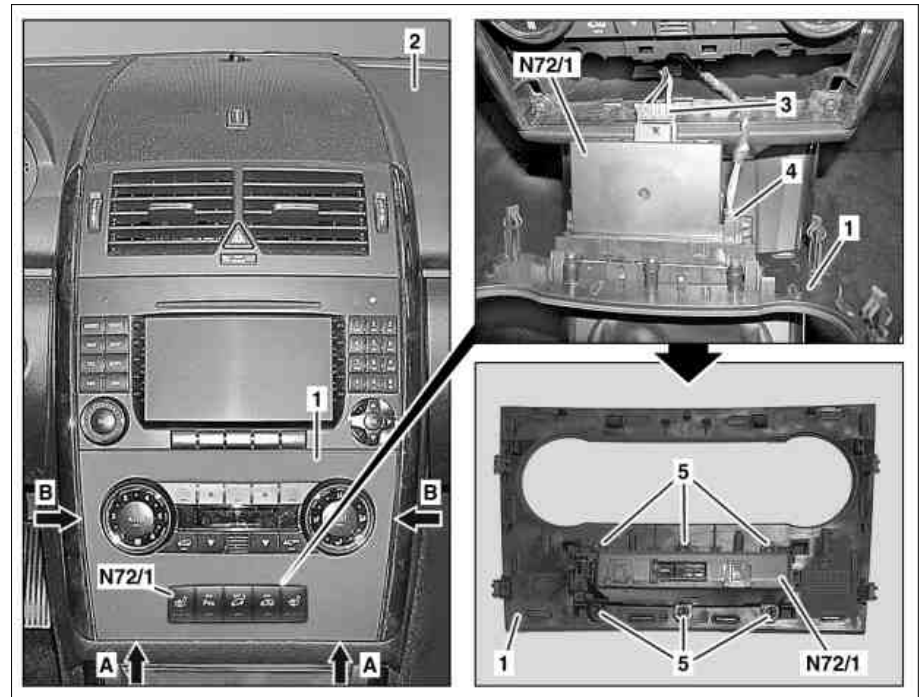

MODEL 169.0 /3, 245.2

Shown on model 169.0 with code (220) Parktronic system (PTS), code (551) Anti-theft alarm system (EDW) and code (873) Heated right and left front seats

- 1 Cover
- 2 Instrument panel
- 3 Electrical connector (with code (220) Parktronic system (PTS) or with code (551) Anti-theft alarm system (EDW))
- 4 Electrical connector (with code (873) Heater right and left front seats)

P68.20-3430-06

- 5 Bolts (with code (220) Parktronic system (PTS) or with code (551) Anti-theft alarm system (EDW) or with code (873) Heater right and left front seats)

- N72/1 Upper control panel control unit (with code (220) Parktronic system (PTS) or with code (551) Anti-theft alarm system (EDW) or with code (873) Heater right and left front seats)