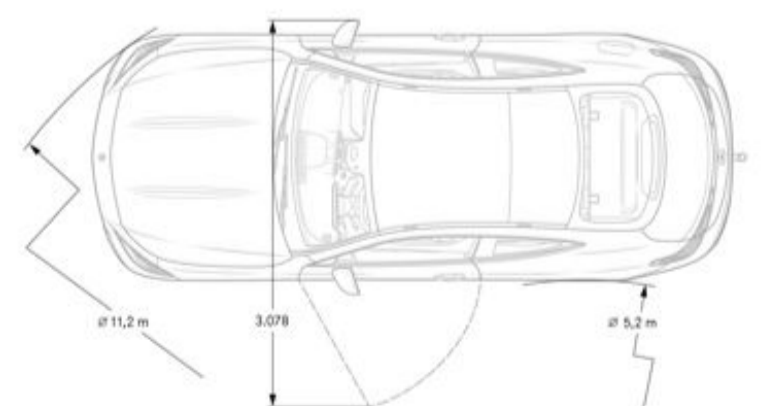

Specifications

CLE300C4

Chassis

Drivetrain

Transmission 9G-TRONIC 9-Speed Automatic Transmission

Drive Configuration All-Wheel Drive

Engine

Engine Configuration 2.0L Inline-4 Turbo w/ 48V Mild Hybrid System

Power (hp) 255 hp (ICE), 23 hp (ISG)

Torque (lb-ft) 295 lb-ft (ICE), 151 lb-ft (ISG)

Compression Ratio 10.5 : 1

Displacement (cc) 2,999

Fuel Tank Size (gallons) 17.4

Performance

Acceleration 0-60 (sec) 6.2

Top Speed (mph) 130

Transmission Speeds 9

Fuel Economy

Fuel Economy TBD

Exterior Dimensions

Vehicle Length 191 in

Vehicle Width, Mirrors Folded In 74.2 in

Vehicle Width with Mirrors 80 in

Vehicle Height 56.2 in

Wheelbase 112.8 in

Coefficient of Drag TBD

Wheels and Tires

Interior Dimensions

Trunk Size 14.8