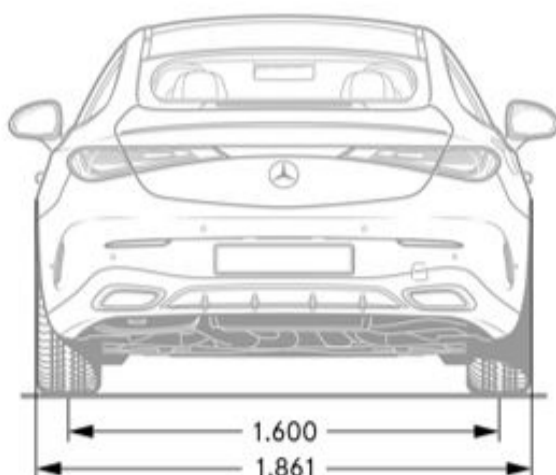

### Interior Dimensions

**Trunk Size** 14.8

*Chassis*

*Drivetrain*

<b>Transmission</b>	9G-TRONIC 9-Speed Automatic Transmission
<b>Drive Configuration</b>	All-Wheel Drive

*Engine*

<b>Engine Configuration</b>	3.0L In-line-6 Turbo w/ 48V Mild Hybrid System
<b>Power (hp)</b>	375 hp (ICE), 23 hp (ISG)
<b>Torque (lb-ft)</b>	369 lb-ft ( ICE), 148 lb-ft (ISG)
<b>Compression Ratio</b>	10.5 : 1
<b>Displacement (cc)</b>	2,999
<b>Fuel Tank Size (gallons)</b>	17.4

*Performance*

<b>Acceleration 0-60 (sec)</b>	4.2
<b>Top Speed (mph)</b>	130
<b>Transmission Speeds</b>	9

*Fuel Economy*

<b>Fuel Economy</b>	TBD
---------------------	-----

*Exterior Dimensions*

<b>Vehicle Length</b>	191 in
<b>Vehicle Width, Mirrors Folded In</b>	74.2 in
<b>Vehicle Width with Mirrors</b>	80 in
<b>Vehicle Height</b>	56.2 in
<b>Wheelbase</b>	112.8 in
<b>Coefficient of Drag</b>	TBD

*Wheels and Tires*

*Interior Dimensions*

<b>Trunk Size</b>	14.8
-------------------	------