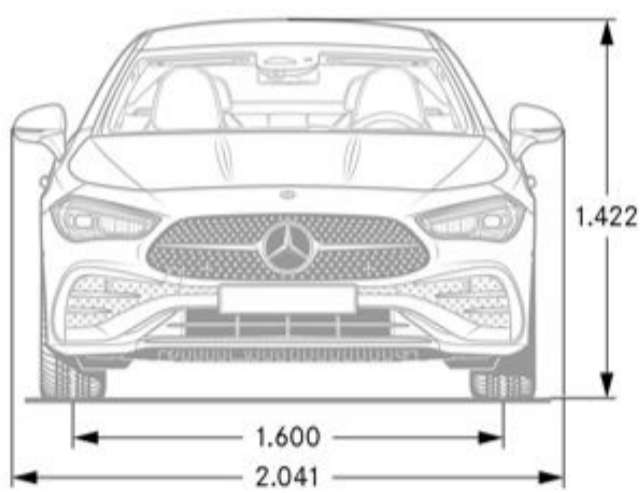

### Interior Dimensions

**Trunk Size** 14.8

*Chassis*

*Drivetrain*

<b>Transmission</b>	9G-TRONIC 9-Speed Automatic Transmission
<b>Drive Configuration</b>	All-Wheel Drive

*Engine*

<b>Engine Configuration</b>	3.0L In-line-6 Turbo w/ 48V Mild Hybrid System
<b>Power (hp)</b>	375 hp (ICE), 23 hp (ISG)
<b>Torque (lb-ft)</b>	369 lb-ft ( ICE), 148 lb-ft (ISG)
<b>Compression Ratio</b>	10.5 : 1
<b>Displacement (cc)</b>	2,999
<b>Fuel Tank Size (gallons)</b>	17.4

*Performance*

<b>Acceleration 0-60 (sec)</b>	4.2
<b>Top Speed (mph)</b>	130
<b>Transmission Speeds</b>	9

*Fuel Economy*

<b>Fuel Economy</b>	TBD
---------------------	-----

*Exterior Dimensions*

<b>Vehicle Length</b>	191 in
<b>Vehicle Width, Mirrors Folded In</b>	74.2 in
<b>Vehicle Width with Mirrors</b>	80 in
<b>Vehicle Height</b>	56.2 in
<b>Wheelbase</b>	112.8 in
<b>Coefficient of Drag</b>	TBD

*Wheels and Tires*

*Interior Dimensions*

<b>Trunk Size</b>	14.8
-------------------	------