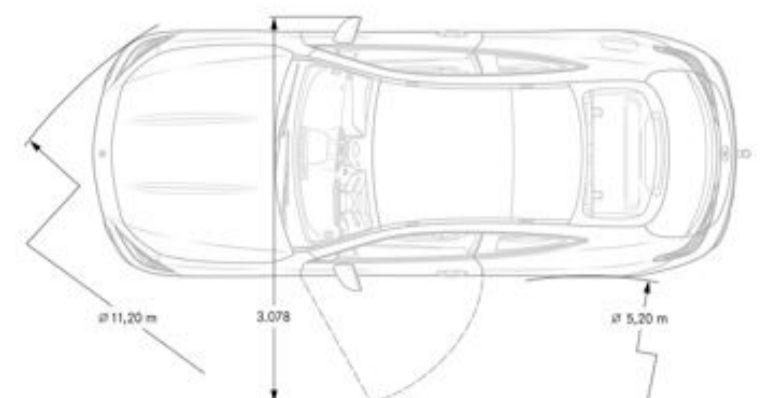

### Interior Dimensions

**Trunk Size** 14.8

*Chassis*

*Drivetrain*

<b>Transmission</b>	9G-TRONIC 9-Speed Automatic Transmission
<b>Drive Configuration</b>	All-Wheel Drive

*Engine*

<b>Engine Configuration</b>	3.0L In-line-6 Turbo w/ 48V Mild Hybrid System
<b>Power (hp)</b>	375 hp (ICE), 23 hp (ISG)
<b>Torque (lb-ft)</b>	369 lb-ft ( ICE), 148 lb-ft (ISG)
<b>Compression Ratio</b>	10.5 : 1
<b>Displacement (cc)</b>	2,999
<b>Fuel Tank Size (gallons)</b>	17.4

*Performance*

<b>Acceleration 0-60 (sec)</b>	4.2
<b>Top Speed (mph)</b>	130
<b>Transmission Speeds</b>	9

*Fuel Economy*

<b>Fuel Economy</b>	TBD
---------------------	-----

*Exterior Dimensions*

<b>Vehicle Length</b>	191 in
<b>Vehicle Width, Mirrors Folded In</b>	74.2 in
<b>Vehicle Width with Mirrors</b>	80 in
<b>Vehicle Height</b>	56.2 in
<b>Wheelbase</b>	112.8 in
<b>Coefficient of Drag</b>	TBD

*Wheels and Tires*

*Interior Dimensions*

<b>Trunk Size</b>	14.8
-------------------	------