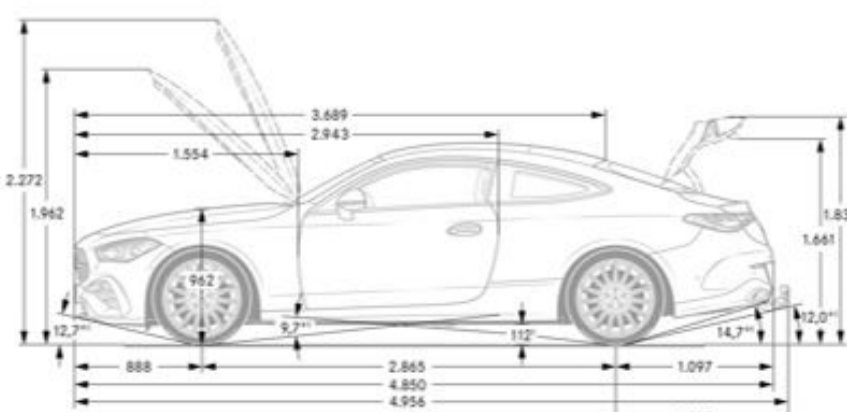

### Interior Dimensions

**Trunk Size** 14.8

*Chassis*

*Drivetrain*

<b>Transmission</b>	9G-TRONIC 9-Speed Automatic Transmission
<b>Drive Configuration</b>	All-Wheel Drive

*Engine*

<b>Engine Configuration</b>	3.0L In-line-6 Turbo w/ 48V Mild Hybrid System
<b>Power (hp)</b>	375 hp (ICE), 23 hp (ISG)
<b>Torque (lb-ft)</b>	369 lb-ft ( ICE), 148 lb-ft (ISG)
<b>Compression Ratio</b>	10.5 : 1
<b>Displacement (cc)</b>	2,999
<b>Fuel Tank Size (gallons)</b>	17.4

*Performance*

<b>Acceleration 0-60 (sec)</b>	4.2
<b>Top Speed (mph)</b>	130
<b>Transmission Speeds</b>	9

*Fuel Economy*

<b>Fuel Economy</b>	TBD
---------------------	-----

*Exterior Dimensions*

<b>Vehicle Length</b>	191 in
<b>Vehicle Width, Mirrors Folded In</b>	74.2 in
<b>Vehicle Width with Mirrors</b>	80 in
<b>Vehicle Height</b>	56.2 in
<b>Wheelbase</b>	112.8 in
<b>Coefficient of Drag</b>	TBD

*Wheels and Tires*

*Interior Dimensions*

<b>Trunk Size</b>	14.8
-------------------	------