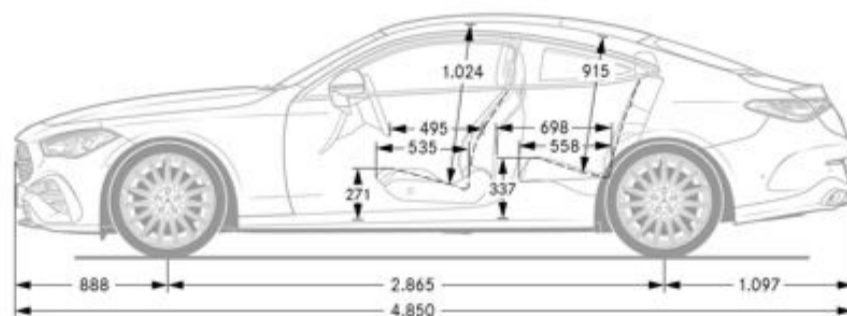

### Interior Dimensions

**Trunk Size** 14.8

*Chassis*

*Drivetrain*

<b>Transmission</b>	9G-TRONIC 9-Speed Automatic Transmission
<b>Drive Configuration</b>	All-Wheel Drive

*Engine*

<b>Engine Configuration</b>	3.0L In-line-6 Turbo w/ 48V Mild Hybrid System
<b>Power (hp)</b>	375 hp (ICE), 23 hp (ISG)
<b>Torque (lb-ft)</b>	369 lb-ft ( ICE), 148 lb-ft (ISG)
<b>Compression Ratio</b>	10.5 : 1
<b>Displacement (cc)</b>	2,999
<b>Fuel Tank Size (gallons)</b>	17.4

*Performance*

<b>Acceleration 0-60 (sec)</b>	4.2
<b>Top Speed (mph)</b>	130
<b>Transmission Speeds</b>	9

*Fuel Economy*

<b>Fuel Economy</b>	TBD
---------------------	-----

*Exterior Dimensions*

<b>Vehicle Length</b>	191 in
<b>Vehicle Width, Mirrors Folded In</b>	74.2 in
<b>Vehicle Width with Mirrors</b>	80 in
<b>Vehicle Height</b>	56.2 in
<b>Wheelbase</b>	112.8 in
<b>Coefficient of Drag</b>	TBD

*Wheels and Tires*

*Interior Dimensions*

<b>Trunk Size</b>	14.8
-------------------	------