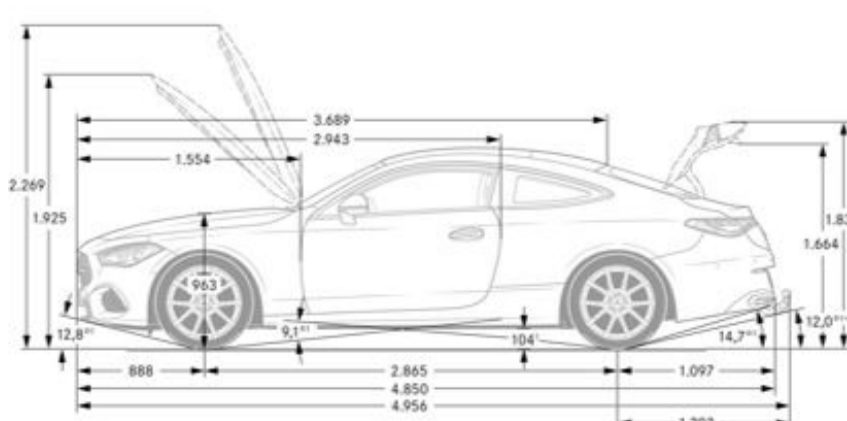

Specifications

CLE300C4

Chassis

Drivetrain

Transmission 9G-TRONIC 9-Speed Automatic Transmission

Drive Configuration All-Wheel Drive

Engine

Engine Configuration 2.0L Inline-4 Turbo w/ 48V Mild Hybrid System

Power (hp) 255 hp (ICE), 23 hp (ISG)

Torque (lb-ft) 295 lb-ft (ICE), 151 lb-ft (ISG)

Compression Ratio 10.5 : 1

Displacement (cc) 2,999

Fuel Tank Size (gallons) 17.4

Performance

Acceleration 0-60 (sec) 6.2

Top Speed (mph) 130

Transmission Speeds 9

Fuel Economy

Fuel Economy TBD

Exterior Dimensions

Vehicle Length 191 in

Vehicle Width, Mirrors Folded In 74.2 in

Vehicle Width with Mirrors 80 in

Vehicle Height 56.2 in

Wheelbase 112.8 in

Coefficient of Drag TBD

Wheels and Tires

Interior Dimensions

Trunk Size 14.8