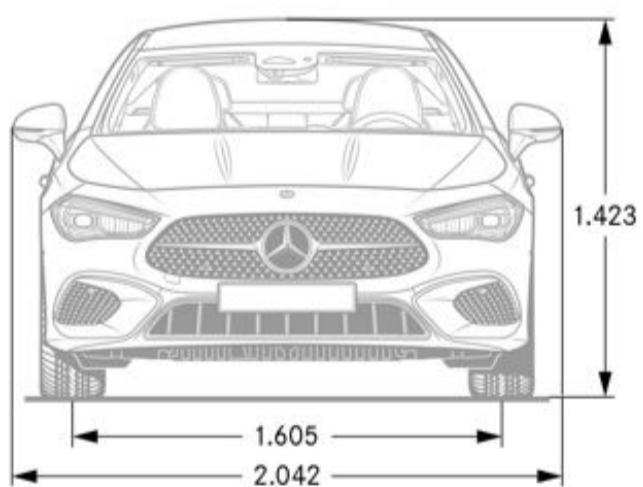

### Exterior Dimensions

**Vehicle Length** 191 in

**Vehicle Width, Mirrors Folded In** 74.2 in

**Vehicle Width with Mirrors** 80 in

**Vehicle Height** 56.2 in

**Wheelbase** 112.8 in

**Coefficient of Drag** TBD

### Wheels and Tires

### Interior Dimensions

**Trunk Size** 14.8

*Chassis*

*Drivetrain*

<b>Transmission</b>	9G-TRONIC 9-Speed Automatic Transmission
<b>Drive Configuration</b>	All-Wheel Drive

*Engine*

<b>Engine Configuration</b>	3.0L In-line-6 Turbo w/ 48V Mild Hybrid System
<b>Power (hp)</b>	375 hp (ICE), 23 hp (ISG)
<b>Torque (lb-ft)</b>	369 lb-ft ( ICE), 148 lb-ft (ISG)
<b>Compression Ratio</b>	10.5 : 1
<b>Displacement (cc)</b>	2,999
<b>Fuel Tank Size (gallons)</b>	17.4