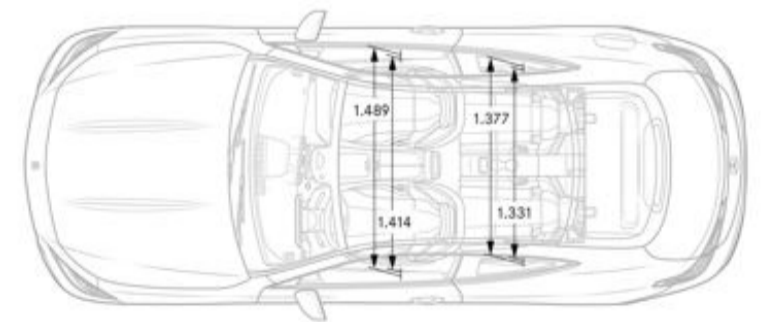

Specifications

CLE300C4

Chassis

Drivetrain

Transmission 9G-TRONIC 9-Speed Automatic Transmission

Drive Configuration All-Wheel Drive

Engine

Engine Configuration 2.0L Inline-4 Turbo w/ 48V Mild Hybrid System

Power (hp) 255 hp (ICE), 23 hp (ISG)

Torque (lb-ft) 295 lb-ft (ICE), 151 lb-ft (ISG)

Compression Ratio 10.5 : 1

Displacement (cc) 2,999

Fuel Tank Size (gallons) 17.4

Performance

Acceleration 0-60 (sec) 6.2

Top Speed (mph) 130

Transmission Speeds 9

Fuel Economy

Fuel Economy TBD

Exterior Dimensions

Vehicle Length 191 in

Vehicle Width, Mirrors Folded In 74.2 in

Vehicle Width with Mirrors 80 in

Vehicle Height 56.2 in

Wheelbase 112.8 in

Coefficient of Drag TBD

Wheels and Tires

Interior Dimensions

Trunk Size 14.8