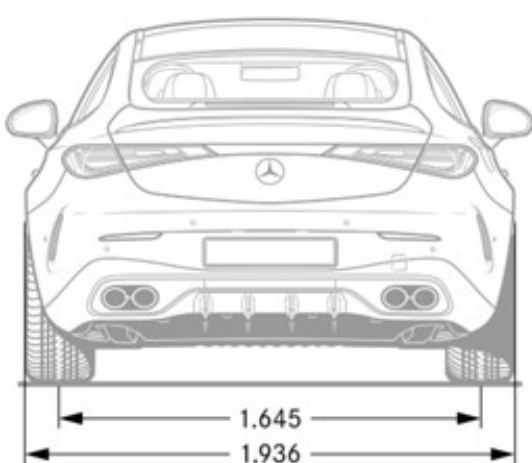

Specifications

CLE53C4

Chassis

Drivetrain

Transmission	AMG SPEEDSHIFT TCT 9G Automatic Transmission
Drive Configuration	AMG Performance 4MATIC+ fully variable all-wheel drive

Engine

Engine Configuration	AMG-enhanced 3.0L inline six-cylinder turbo with hybrid assist and electric auxiliary compressor
Power (hp)	443 hp (ICE), 23 hp (ISG)
Torque (lb-ft)	413 lb-ft (ICE), 151 lb-ft (ISG)
Compression Ratio	10.5 : 1
Displacement (cc)	2,999
Fuel Tank Size (gallons)	17.2

Performance

Acceleration 0-60 (sec)	4.0
Top Speed (mph)	155 (electronically limited)
Transmission Speeds	9

Fuel Economy

Fuel Economy	TBD
---------------------	-----

Exterior Dimensions

Vehicle Length	191 in
Vehicle Width, Mirrors Folded In	74.2 in
Vehicle Width with Mirrors	80 in
Vehicle Height	56.5 in
Wheelbase	113.2 in
Coefficient of Drag	TBD

Wheels and Tires

Interior Dimensions

Trunk Size	14.5
-------------------	------

Options In Detail

Gallery