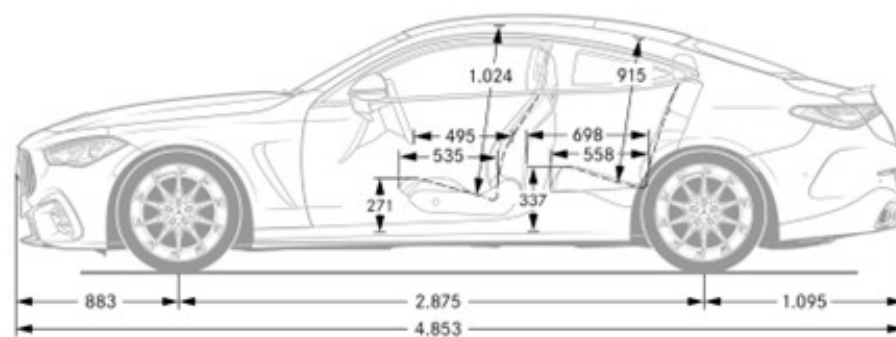

Specifications

CLE53C4

Chassis

Drivetrain

Transmission	AMG SPEEDSHIFT TCT 9G Automatic Transmission
Drive Configuration	AMG Performance 4MATIC+ fully variable all-wheel drive

Engine

Engine Configuration	AMG-enhanced 3.0L inline six-cylinder turbo with hybrid assist and electric auxiliary compressor
Power (hp)	443 hp (ICE), 23 hp (ISG)
Torque (lb-ft)	413 lb-ft (ICE), 151 lb-ft (ISG)
Compression Ratio	10.5 : 1
Displacement (cc)	2,999
Fuel Tank Size (gallons)	17.2

Performance

Acceleration 0-60 (sec)	4.0
Top Speed (mph)	155 (electronically limited)
Transmission Speeds	9

Fuel Economy

Fuel Economy	TBD
---------------------	-----

Exterior Dimensions

Vehicle Length	191 in
Vehicle Width, Mirrors Folded In	74.2 in
Vehicle Width with Mirrors	80 in
Vehicle Height	56.5 in
Wheelbase	113.2 in
Coefficient of Drag	TBD

Wheels and Tires

Interior Dimensions

Trunk Size	14.5
-------------------	------

Options In Detail

Gallery