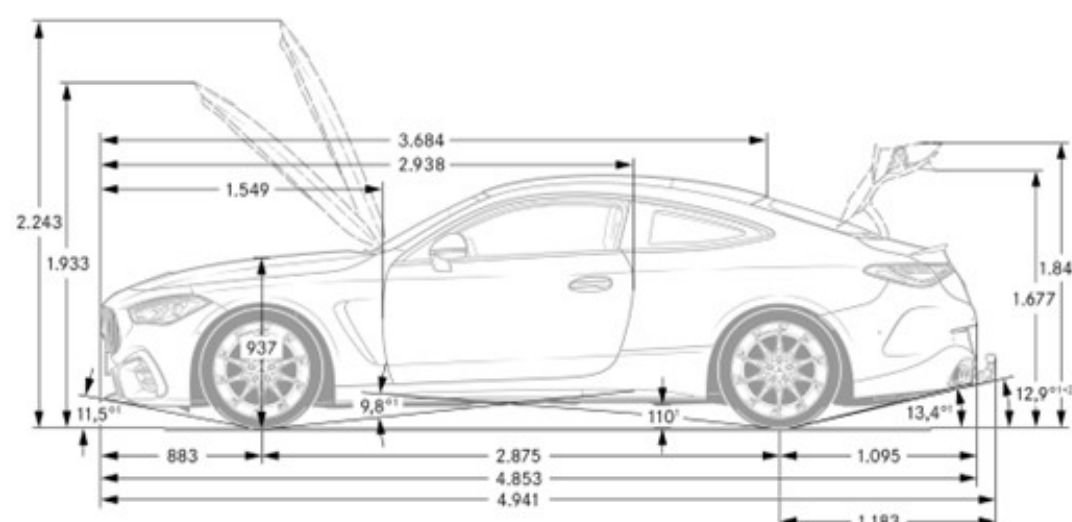

Specifications

CLE53C4

Chassis

Drivetrain

Transmission	AMG SPEEDSHIFT TCT 9G Automatic Transmission
Drive Configuration	AMG Performance 4MATIC+ fully variable all-wheel drive

Engine

Engine Configuration	AMG-enhanced 3.0L inline six-cylinder turbo with hybrid assist and electric auxiliary compressor
Power (hp)	443 hp (ICE), 23 hp (ISG)
Torque (lb-ft)	413 lb-ft (ICE), 151 lb-ft (ISG)
Compression Ratio	10.5 : 1
Displacement (cc)	2,999
Fuel Tank Size (gallons)	17.2

Performance

Acceleration 0-60 (sec)	4.0
Top Speed (mph)	155 (electronically limited)
Transmission Speeds	9

Fuel Economy

Fuel Economy	TBD
---------------------	-----

Exterior Dimensions

Vehicle Length	191 in
Vehicle Width, Mirrors Folded In	74.2 in
Vehicle Width with Mirrors	80 in
Vehicle Height	56.5 in
Wheelbase	113.2 in
Coefficient of Drag	TBD

Wheels and Tires

Interior Dimensions

Trunk Size	14.5
-------------------	------

Options In Detail

Gallery