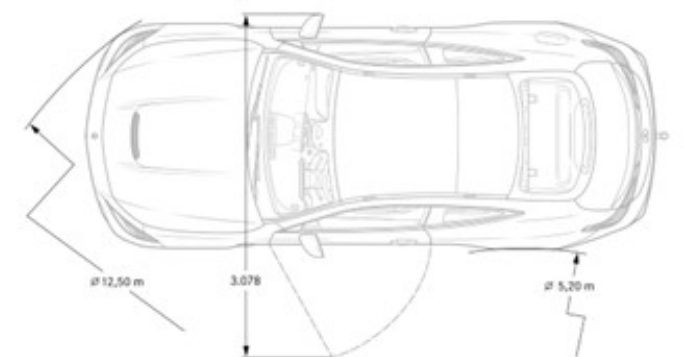

Performance

Acceleration 0-60 (sec)	4.0
Top Speed (mph)	155 (electronically limited)
Transmission Speeds	9

Fuel Economy

Fuel Economy	TBD
---------------------	-----

Exterior Dimensions

Vehicle Length	191 in
Vehicle Width, Mirrors Folded In	74.2 in
Vehicle Width with Mirrors	80 in
Vehicle Height	56.5 in
Wheelbase	113.2 in
Coefficient of Drag	TBD

Wheels and Tires

Interior Dimensions

Trunk Size	14.5
-------------------	------

Options In Detail

Gallery