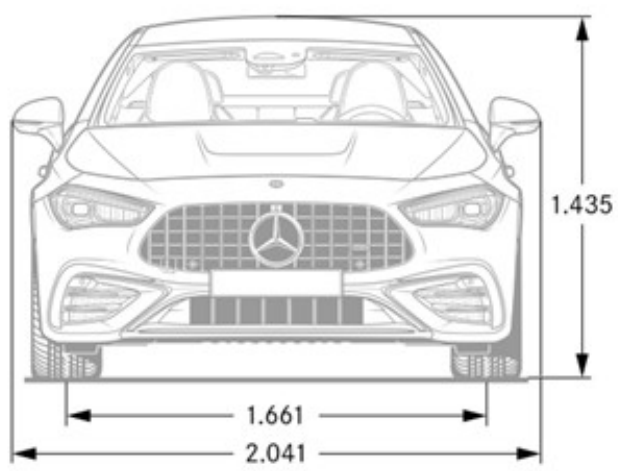

Specifications

CLE53C4

Chassis

Drivetrain

Transmission	AMG SPEEDSHIFT TCT 9G Automatic Transmission
Drive Configuration	AMG Performance 4MATIC+ fully variable all-wheel drive

Engine

Engine Configuration	AMG-enhanced 3.0L inline six-cylinder turbo with hybrid assist and electric auxiliary compressor
Power (hp)	443 hp (ICE), 23 hp (ISG)
Torque (lb-ft)	413 lb-ft (ICE), 151 lb-ft (ISG)
Compression Ratio	10.5 : 1
Displacement (cc)	2,999
Fuel Tank Size (gallons)	17.2

Performance

Acceleration 0-60 (sec)	4.0
Top Speed (mph)	155 (electronically limited)
Transmission Speeds	9

Fuel Economy

Fuel Economy	TBD
---------------------	-----

Exterior Dimensions

Vehicle Length	191 in
Vehicle Width, Mirrors Folded In	74.2 in
Vehicle Width with Mirrors	80 in
Vehicle Height	56.5 in
Wheelbase	113.2 in
Coefficient of Drag	TBD

Wheels and Tires

Interior Dimensions

Trunk Size	14.5
-------------------	------

Options In Detail

Gallery