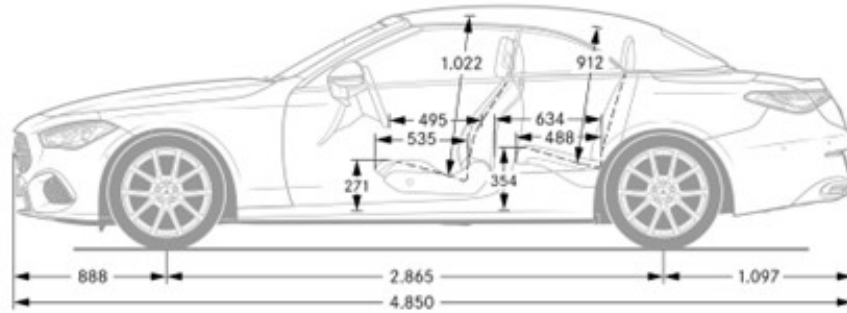

Transmission Speeds 9

Fuel Economy

Fuel Economy TBD

Exterior Dimensions

Vehicle Length 191 in

Vehicle Width, Mirrors Folded In 74.2 in

Vehicle Width with Mirrors 80 in

Vehicle Height 56.1 in

Wheelbase 112.8 in

Coefficient of Drag TBD

Wheels and Tires

Interior Dimensions

Trunk Size 14.8

Chassis

Drivetrain

Transmission	9G-TRONIC 9-Speed Automatic Transmission
Drive Configuration	All-Wheel Drive