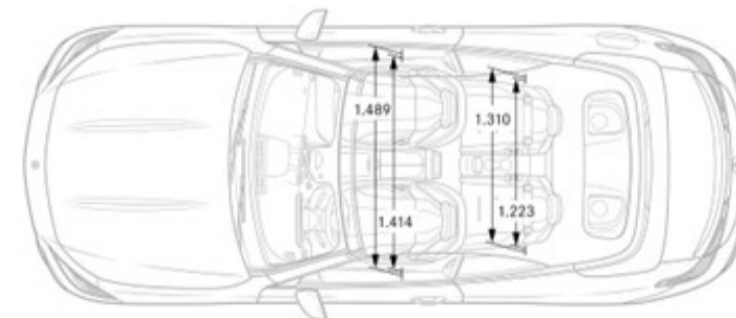

Chassis

Drivetrain

Transmission	9G-TRONIC 9-Speed Automatic Transmission
Drive Configuration	All-Wheel Drive

Engine

Engine Configuration	3.0L Inline-6 Turbo w/ 48V Mild Hybrid System
Power (hp)	375 hp (ICE), 23 hp (ISG)
Torque (lb-ft)	369 lb-ft (ICE), 148 lb-ft (ISG)
Compression Ratio	10.5 : 1
Displacement (cc)	2,999
Fuel Tank Size (gallons)	17.4

Performance

Acceleration 0-60 (sec)	4.2
Top Speed (mph)	130
Transmission Speeds	9

Fuel Economy

Fuel Economy	TBD

Exterior Dimensions

Vehicle Length	191 in
Vehicle Width, Mirrors Folded In	73.2 in
Vehicle Width with Mirrors	80.4 in
Vehicle Height	56.1 in
Wheelbase	112.8 in
Coefficient of Drag	TBD

Wheels and Tires

Interior Dimensions

Trunk Size	13.6