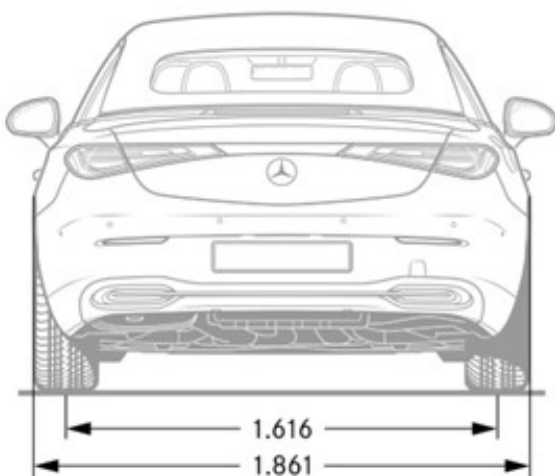

Transmission Speeds 9

Fuel Economy

Fuel Economy TBD

Exterior Dimensions

Vehicle Length 191 in

Vehicle Width, Mirrors Folded In 74.2 in

Vehicle Width with Mirrors 80 in

Vehicle Height 56.1 in

Wheelbase 112.8 in

Coefficient of Drag TBD

Wheels and Tires

Interior Dimensions

Trunk Size 14.8

Chassis

Drivetrain

Transmission	9G-TRONIC 9-Speed Automatic Transmission
Drive Configuration	All-Wheel Drive