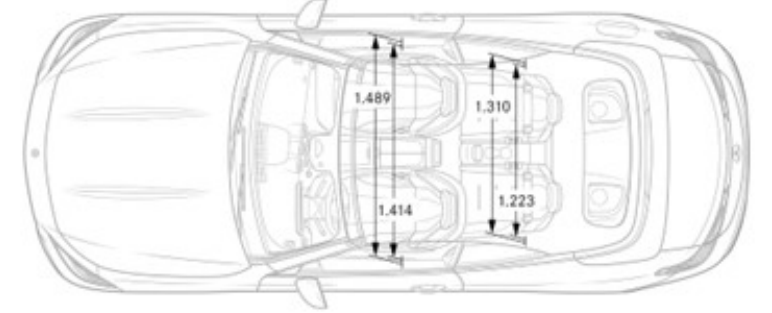

Specifications

CLE300A4

Chassis

Drivetrain

Transmission 9G-TRONIC 9-Speed Automatic Transmission

Drive Configuration All-Wheel Drive

Engine

Engine Configuration 2.0L Inline-4 Turbo w/ 48V Mild Hybrid System

Power (hp) 255 hp (ICE), 23 hp (ISG)

Torque (lb-ft) 295 lb-ft (ICE), 151 lb-ft (ISG)

Compression Ratio 10.5 : 1

Displacement (cc) 1,999

Fuel Tank Size (gallons) 17.4

Performance

Acceleration 0-60 (sec) 6.2

Top Speed (mph) 130

Transmission Speeds 9

Fuel Economy

Fuel Economy TBD

Exterior Dimensions

Vehicle Length 191 in

Vehicle Width, Mirrors Folded In 74.2 in

Vehicle Width with Mirrors 80 in

Vehicle Height 56.1 in

Wheelbase 112.8 in

Coefficient of Drag TBD

Wheels and Tires

Interior Dimensions

Trunk Size 14.8