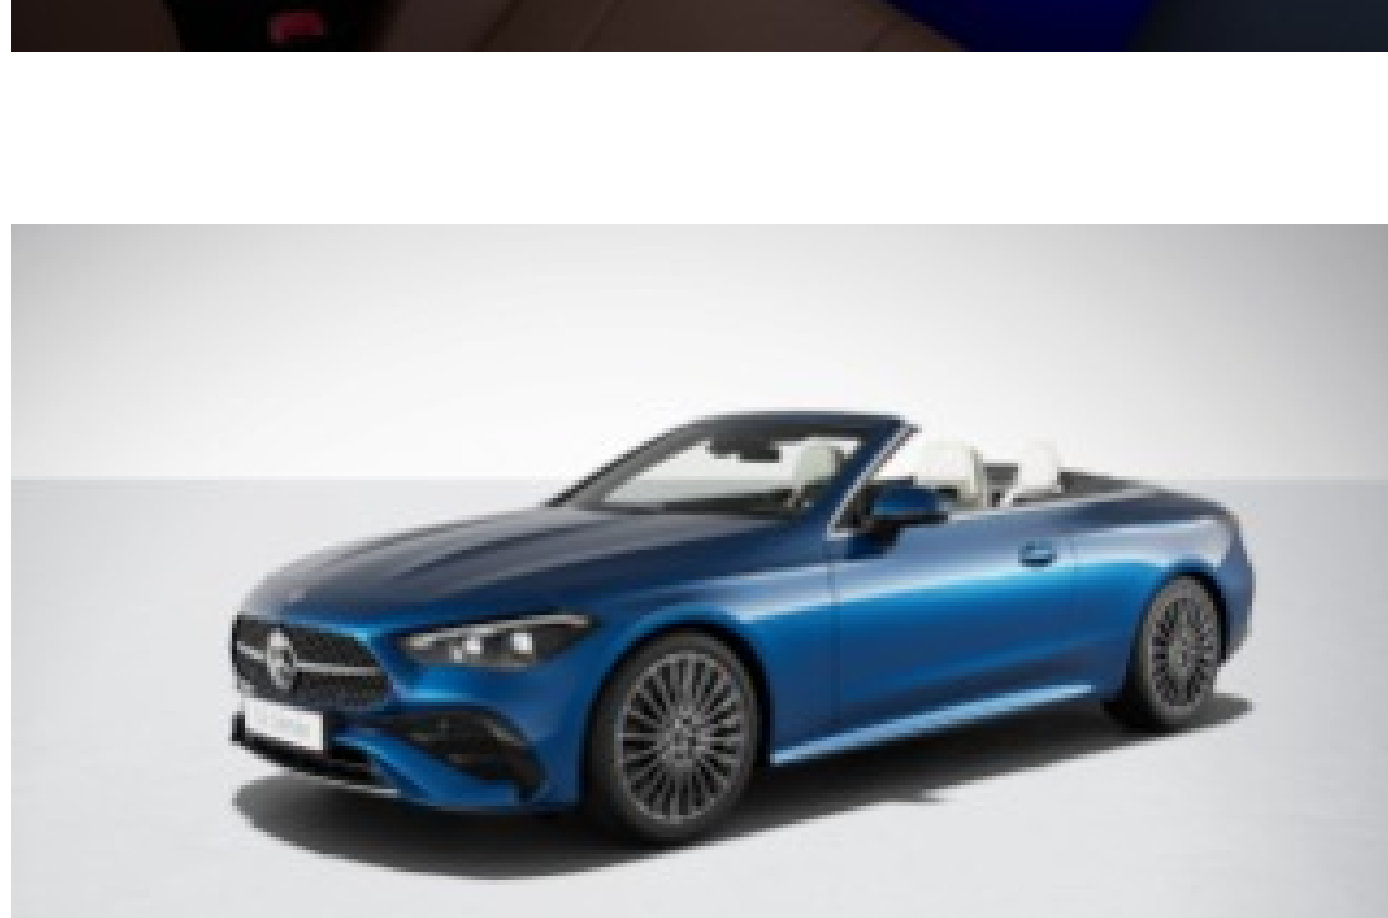

Interior Features:

- Multifunction sports steering wheel in nappa leather (L5C), with horizontal twin-spokes, flat bottom, deep embossing in the grip area, steering-wheel bezel and steering-wheel paddle shifters in silver chrome
- AMG brushed stainless steel sports pedals with black rubber studs
- MB-TEX instrument panel and beltlines in black nappa look (U34)
- Air vents with elements in silver chrome
- Doors with high-gloss black trim elements and surround in silver chrome and switches in silver chrome
- Floor mats in black with AMG lettering
- Overhead control panel in high-gloss black