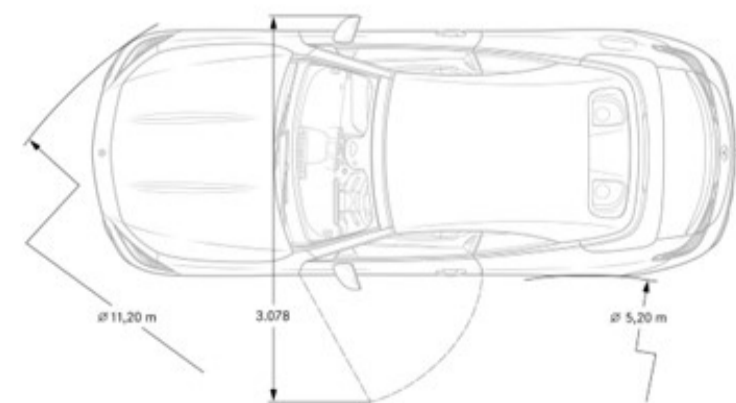

Performance

Acceleration 0-60 (sec)	4.2
Top Speed (mph)	130
Transmission Speeds	9

Fuel Economy

Fuel Economy	TBD
---------------------	-----

Exterior Dimensions

Vehicle Length	191 in
Vehicle Width, Mirrors Folded In	73.2 in
Vehicle Width with Mirrors	80.4 in
Vehicle Height	56.1 in
Wheelbase	112.8 in
Coefficient of Drag	TBD

Wheels and Tires

Interior Dimensions

Trunk Size	13.6
-------------------	------

Options In Detail

3rd Generation MBUX (Standard)

Features

MBUX 3rd generation offers an expandable portfolio of In-Car Apps in different categories.