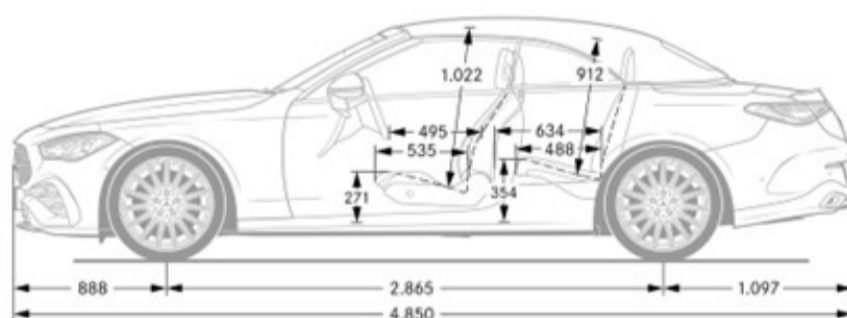

Performance

Acceleration 0-60 (sec)	4.2
Top Speed (mph)	130
Transmission Speeds	9

Fuel Economy

Fuel Economy	TBD
---------------------	-----

Exterior Dimensions

Vehicle Length	191 in
Vehicle Width, Mirrors Folded In	73.2 in
Vehicle Width with Mirrors	80.4 in
Vehicle Height	56.1 in
Wheelbase	112.8 in
Coefficient of Drag	TBD

Wheels and Tires

Interior Dimensions

Trunk Size	13.6
-------------------	------

Options In Detail

3rd Generation MBUX (Standard)

Features

MBUX 3rd generation offers an expandable portfolio of In-Car Apps in different categories.