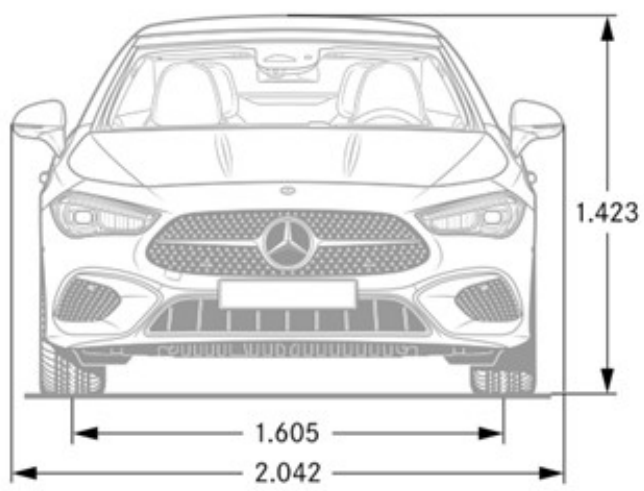

Transmission Speeds 9

Fuel Economy

Fuel Economy TBD

Exterior Dimensions

Vehicle Length 191 in

Vehicle Width, Mirrors Folded In 74.2 in

Vehicle Width with Mirrors 80 in

Vehicle Height 56.1 in

Wheelbase 112.8 in

Coefficient of Drag TBD

Wheels and Tires

Interior Dimensions

Trunk Size 14.8

Chassis

Drivetrain

Transmission	9G-TRONIC 9-Speed Automatic Transmission
Drive Configuration	All-Wheel Drive