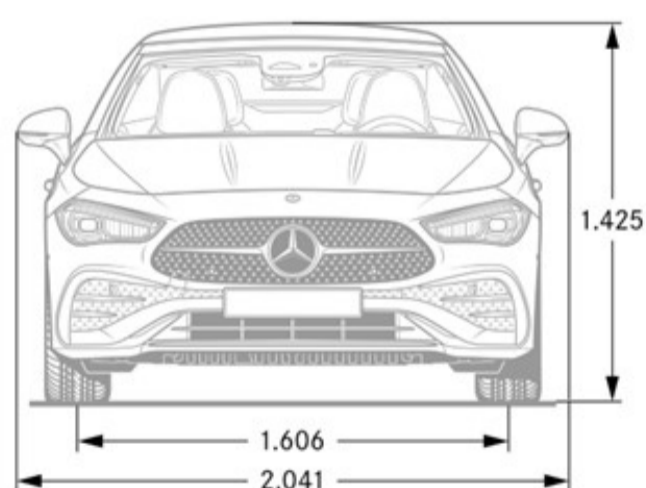

Performance

Acceleration 0-60 (sec)	4.2
Top Speed (mph)	130
Transmission Speeds	9

Fuel Economy

Fuel Economy	TBD
---------------------	-----

Exterior Dimensions

Vehicle Length	191 in
Vehicle Width, Mirrors Folded In	73.2 in
Vehicle Width with Mirrors	80.4 in
Vehicle Height	56.1 in
Wheelbase	112.8 in
Coefficient of Drag	TBD

Wheels and Tires

Interior Dimensions

Trunk Size	13.6
-------------------	------

Options In Detail

3rd Generation MBUX (Standard)

Features

MBUX 3rd generation offers an expandable portfolio of In-Car Apps in different categories.