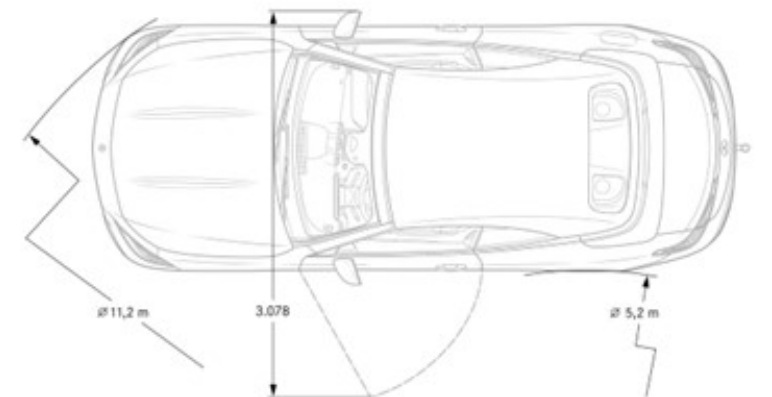

Specifications

CLE300A4

Chassis

Drivetrain

Transmission 9G-TRONIC 9-Speed Automatic Transmission

Drive Configuration All-Wheel Drive

Engine

Engine Configuration 2.0L Inline-4 Turbo w/ 48V Mild Hybrid System

Power (hp) 255 hp (ICE), 23 hp (ISG)

Torque (lb-ft) 295 lb-ft (ICE), 151 lb-ft (ISG)

Compression Ratio 10.5 : 1

Displacement (cc) 1,999

Fuel Tank Size (gallons) 17.4

Performance

Acceleration 0-60 (sec) 6.2

Top Speed (mph) 130

Transmission Speeds 9

Fuel Economy

Fuel Economy TBD

Exterior Dimensions

Vehicle Length 191 in

Vehicle Width, Mirrors Folded In 74.2 in

Vehicle Width with Mirrors 80 in

Vehicle Height 56.1 in

Wheelbase 112.8 in

Coefficient of Drag TBD

Wheels and Tires

Interior Dimensions

Trunk Size 14.8