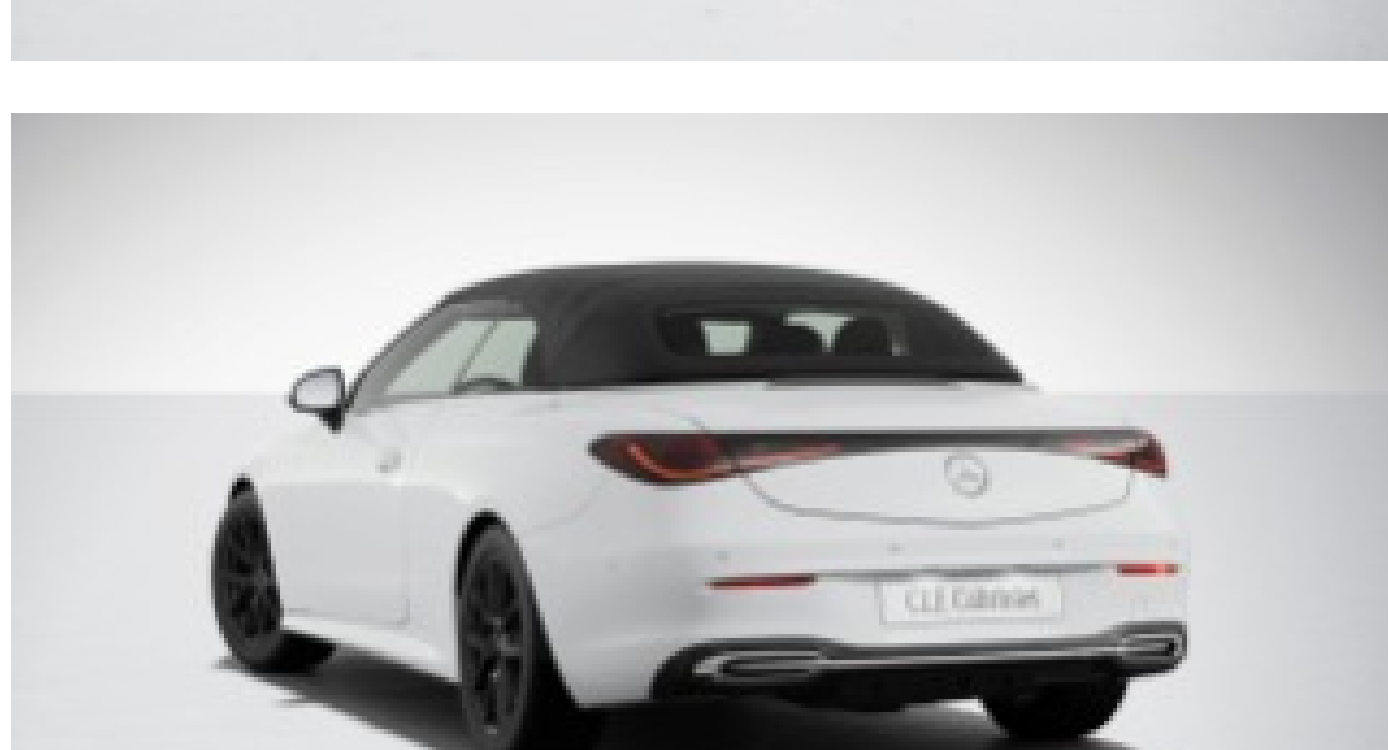

Interior Features:

- Multifunction steering wheel in leather (L3E)
- Air vents in silver chrome
- Doors with high-gloss black trim elements with silver chrome surrounds and switches in silver chrome
- Overhead control panel in high-gloss black