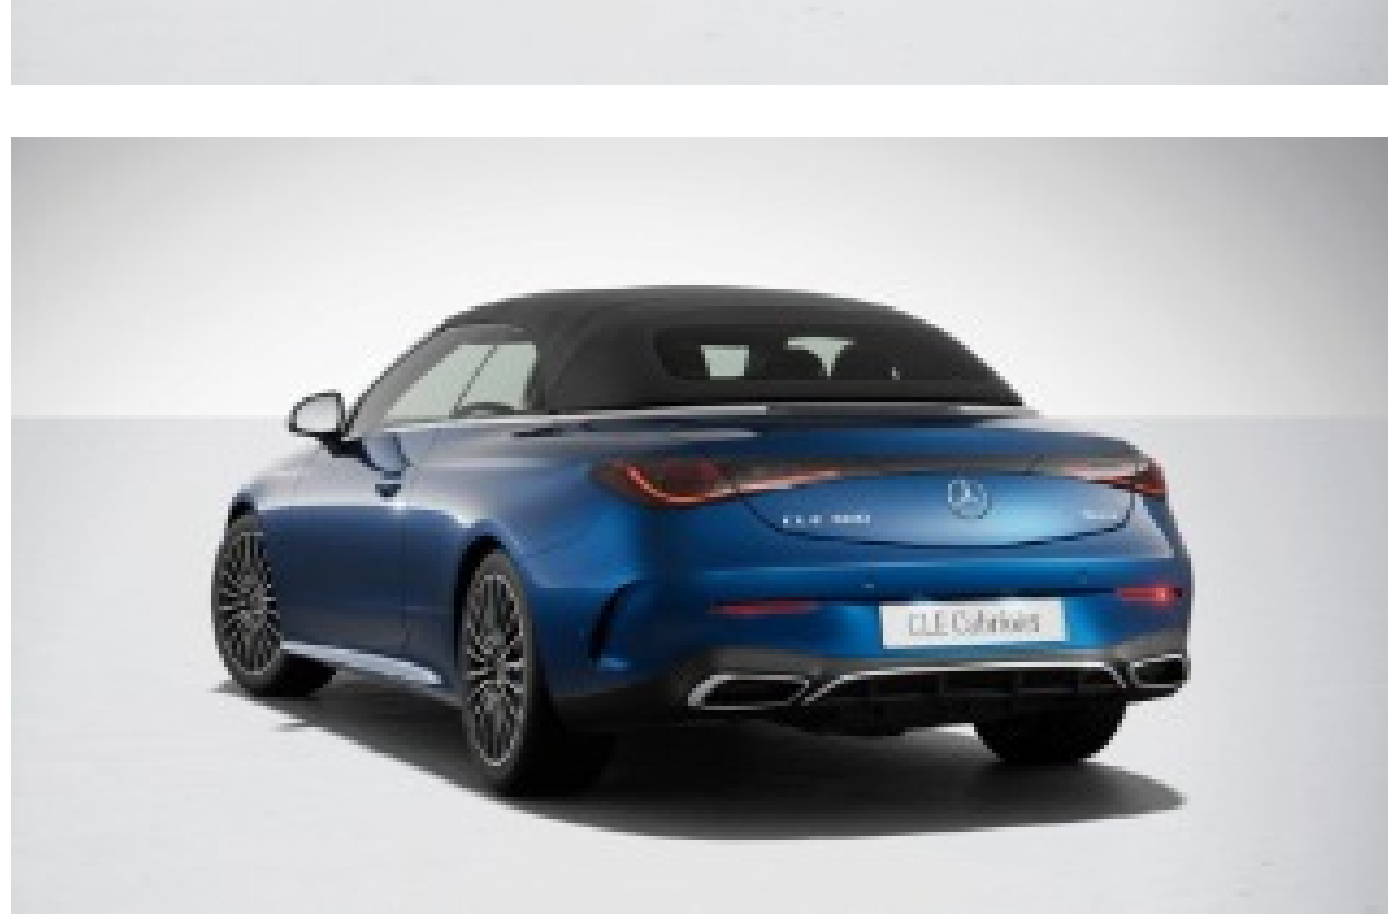

Interior Features:

- Multifunction sports steering wheel in nappa leather (L5C), with horizontal twin-spokes, flat bottom, deep embossing in the grip area, steering-wheel bezel and steering-wheel paddle shifters in silver chrome
- AMG brushed stainless steel sports pedals with black rubber studs
- MB-TEX instrument panel and beltlines in black nappa look (U34)
- Air vents with elements in silver chrome
- Doors with high-gloss black trim elements and surround in silver chrome and switches in silver chrome
- Floor mats in black with AMG lettering
- Overhead control panel in high-gloss black