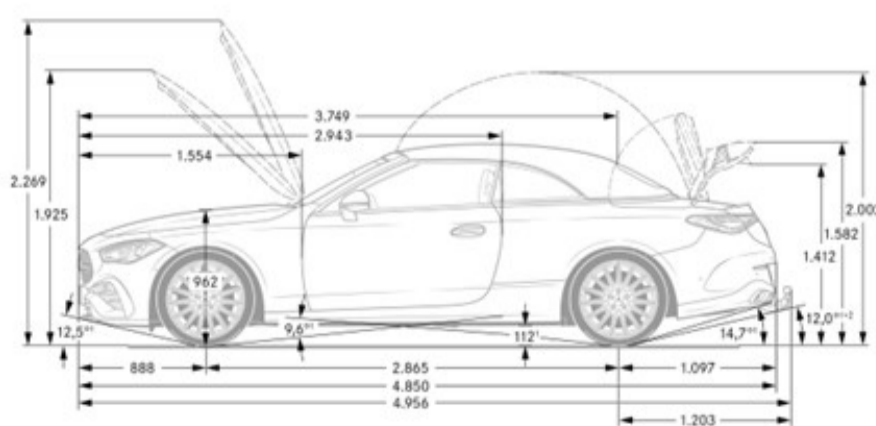

Performance

Acceleration 0-60 (sec)	4.2
Top Speed (mph)	130
Transmission Speeds	9

Fuel Economy

Fuel Economy	TBD
---------------------	-----

Exterior Dimensions

Vehicle Length	191 in
Vehicle Width, Mirrors Folded In	73.2 in
Vehicle Width with Mirrors	80.4 in
Vehicle Height	56.1 in
Wheelbase	112.8 in
Coefficient of Drag	TBD

Wheels and Tires

Interior Dimensions

Trunk Size	13.6
-------------------	------

Options In Detail

3rd Generation MBUX (Standard)

Features

MBUX 3rd generation offers an expandable portfolio of In-Car Apps in different categories.