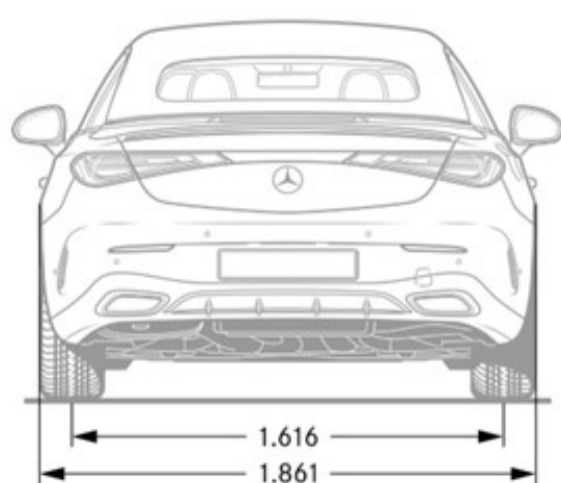

Chassis

Drivetrain

Transmission	9G-TRONIC 9-Speed Automatic Transmission
Drive Configuration	All-Wheel Drive

Engine

Engine Configuration	3.0L Inline-6 Turbo w/ 48V Mild Hybrid System
Power (hp)	375 hp (ICE), 23 hp (ISG)
Torque (lb-ft)	369 lb-ft (ICE), 148 lb-ft (ISG)
Compression Ratio	10.5 : 1
Displacement (cc)	2,999
Fuel Tank Size (gallons)	17.4

Performance

Acceleration 0-60 (sec)	4.2
Top Speed (mph)	130
Transmission Speeds	9

Fuel Economy

Fuel Economy	TBD

Exterior Dimensions

Vehicle Length	191 in
Vehicle Width, Mirrors Folded In	73.2 in
Vehicle Width with Mirrors	80.4 in
Vehicle Height	56.1 in
Wheelbase	112.8 in
Coefficient of Drag	TBD

Wheels and Tires

Interior Dimensions

Trunk Size	13.6