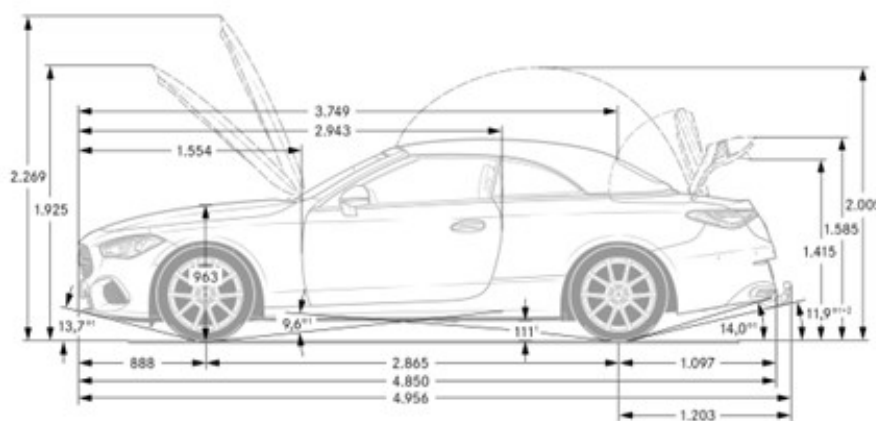

Transmission Speeds 9

Fuel Economy

Fuel Economy TBD

Exterior Dimensions

Vehicle Length 191 in

Vehicle Width, Mirrors Folded In 74.2 in

Vehicle Width with Mirrors 80 in

Vehicle Height 56.1 in

Wheelbase 112.8 in

Coefficient of Drag TBD

Wheels and Tires

Interior Dimensions

Trunk Size 14.8

Chassis

Drivetrain

Transmission	9G-TRONIC 9-Speed Automatic Transmission
Drive Configuration	All-Wheel Drive