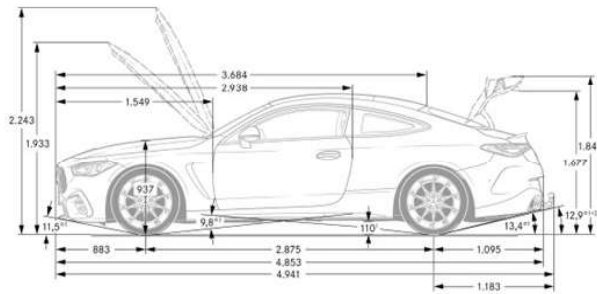

Specifications

CLE53C4

Drivetrain

Transmission	AMG SPEEDSHIFT TCT 9G Automatic Transmission
Drive Configuration	AMG Performance 4MATIC+ fully variable all-wheel drive

Engine

Engine Configuration	AMG-enhanced 3.0L inline six-cylinder turbo with hybrid assist and electric auxiliary compressor
Power (hp)	443 hp (ICE), 23 hp (ISG)
Torque (lb-ft)	413 lb-ft (ICE), 151 lb-ft (ISG)
Compression Ratio	10.5 : 1
Displacement (cc)	2,999
Fuel Tank Size (Litres)	65 L