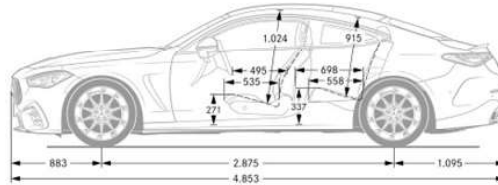

Specifications

CLE53C4

Drivetrain

Transmission	AMG SPEEDSHIFT TCT 9G Automatic Transmission
Drive Configuration	AMG Performance 4MATIC+ fully variable all-wheel drive

Engine

Engine Configuration	AMG-enhanced 3.0L inline six-cylinder turbo with hybrid assist and electric auxiliary compressor
Power (hp)	443 hp (ICE), 23 hp (ISG)
Torque (lb-ft)	413 lb-ft (ICE), 151 lb-ft (ISG)
Compression Ratio	10.5 : 1
Displacement (cc)	2,999
Fuel Tank Size (Litres)	65 L