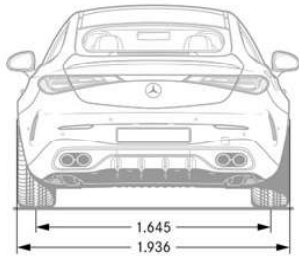

Specifications

CLE53C4

Drivetrain

Transmission	AMG SPEEDSHIFT TCT 9G Automatic Transmission
Drive Configuration	AMG Performance 4MATIC+ fully variable all-wheel drive

Engine

Engine Configuration	AMG-enhanced 3.0L inline six-cylinder turbo with hybrid assist and electric auxiliary compressor
Power (hp)	443 hp (ICE), 23 hp (ISG)
Torque (lb-ft)	413 lb-ft (ICE), 151 lb-ft (ISG)
Compression Ratio	10.5 : 1
Displacement (cc)	2,999
Fuel Tank Size (Litres)	65 L