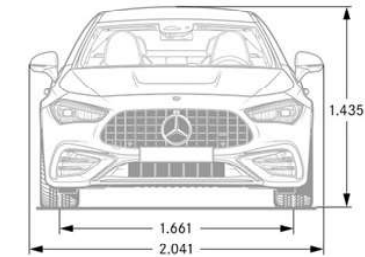

Specifications

CLE53C4

Drivetrain

Transmission	AMG SPEEDSHIFT TCT 9G Automatic Transmission
Drive Configuration	AMG Performance 4MATIC+ fully variable all-wheel drive

Engine

Engine Configuration	AMG-enhanced 3.0L inline six-cylinder turbo with hybrid assist and electric auxiliary compressor
Power (hp)	443 hp (ICE), 23 hp (ISG)
Torque (lb-ft)	413 lb-ft (ICE), 151 lb-ft (ISG)
Compression Ratio	10.5 : 1
Displacement (cc)	2,999
Fuel Tank Size (Litres)	65 L