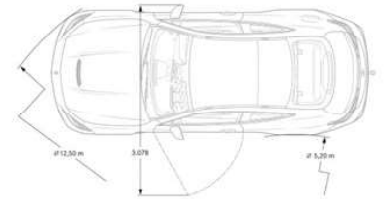

Specifications

CLE53C4

Drivetrain

Transmission	AMG SPEEDSHIFT TCT 9G Automatic Transmission
Drive Configuration	AMG Performance 4MATIC+ fully variable all-wheel drive

Engine

Engine Configuration	AMG-enhanced 3.0L inline six-cylinder turbo with hybrid assist and electric auxiliary compressor
Power (hp)	443 hp (ICE), 23 hp (ISG)
Torque (lb-ft)	413 lb-ft (ICE), 151 lb-ft (ISG)
Compression Ratio	10.5 : 1
Displacement (cc)	2,999
Fuel Tank Size (Litres)	65 L