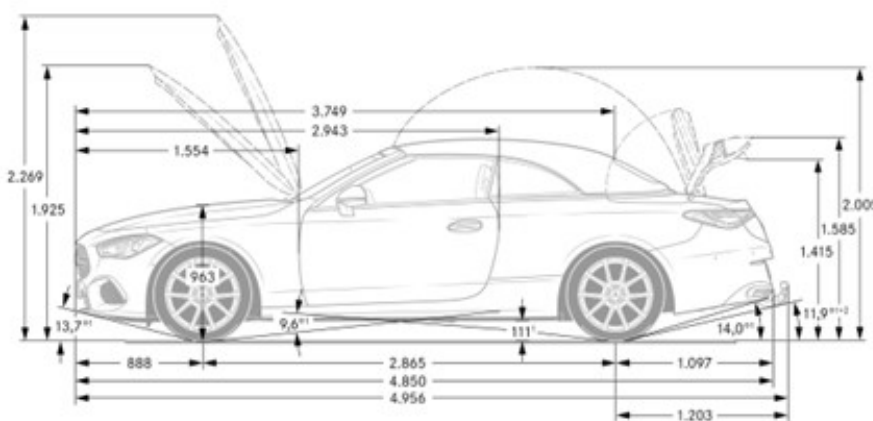

Specifications

CLE300A4

Chassis

Drivetrain

Transmission	9G-TRONIC 9-Speed Automatic Transmission
Drive Configuration	All-Wheel Drive

Engine

Engine Configuration	2.0L Inline-4 Turbo w/ 48V Mild Hybrid System
Power (hp)	255 hp (ICE), 23 hp (ISG)
Torque (lb-ft)	295 lb-ft (ICE), 151 lb-ft (ISG)
Compression Ratio	10.5 : 1
Displacement (cc)	1,999
Fuel Tank Size (gallons)	17.4

Performance

Acceleration 0-60 (sec)	6.2
Top Speed (mph)	130
Transmission Speeds	9

Fuel Economy

Fuel Economy	TBD

Exterior Dimensions

Vehicle Length	191 in
Vehicle Width, Mirrors Folded In	74.2 in
Vehicle Width with Mirrors	80 in
Vehicle Height	56.1 in
Wheelbase	112.8 in
Coefficient of Drag	TBD

Wheels and Tires

Interior Dimensions

Trunk Size	9.6