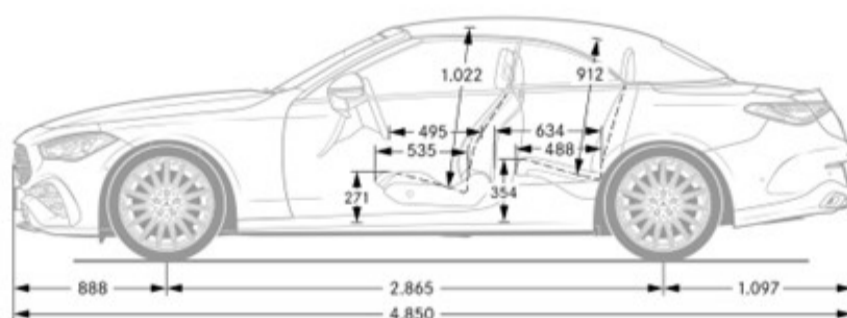

## Interior Dimensions

Trunk Size	9.6
------------	-----

*Chassis*

*Drivetrain*

<b>Transmission</b>	9G-TRONIC 9-Speed Automatic Transmission
<b>Drive Configuration</b>	All-Wheel Drive

*Engine*

<b>Engine Configuration</b>	3.0L Inline-6 Turbo w/ 48V Mild Hybrid System
<b>Power (hp)</b>	375 hp (ICE), 23 hp (ISG)
<b>Torque (lb-ft)</b>	369 lb-ft ( ICE), 148 lb-ft (ISG)
<b>Compression Ratio</b>	10.5 : 1
<b>Displacement (cc)</b>	2,999
<b>Fuel Tank Size (gallons)</b>	17.4

*Performance*

<b>Acceleration 0-60 (sec)</b>	4.2
<b>Top Speed (mph)</b>	130
<b>Transmission Speeds</b>	9

*Fuel Economy*

<b>Fuel Economy</b>	TBD
---------------------	-----

*Exterior Dimensions*

<b>Vehicle Length</b>	191 in
<b>Vehicle Width, Mirrors Folded In</b>	73.2 in
<b>Vehicle Width with Mirrors</b>	80.4 in
<b>Vehicle Height</b>	56.1 in
<b>Wheelbase</b>	112.8 in
<b>Coefficient of Drag</b>	TBD

*Wheels and Tires*

*Interior Dimensions*

<b>Trunk Size</b>	9.6
-------------------	-----