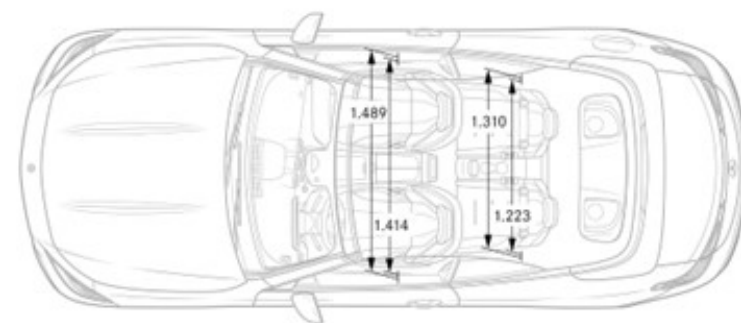

Specifications

CLE300A4

Chassis

Drivetrain

Transmission	9G-TRONIC 9-Speed Automatic Transmission
Drive Configuration	All-Wheel Drive

Engine

Engine Configuration	2.0L Inline-4 Turbo w/ 48V Mild Hybrid System
Power (hp)	255 hp (ICE), 23 hp (ISG)
Torque (lb-ft)	295 lb-ft (ICE), 151 lb-ft (ISG)
Compression Ratio	10.5 : 1
Displacement (cc)	1,999
Fuel Tank Size (gallons)	17.4

Performance

Acceleration 0-60 (sec)	6.2
Top Speed (mph)	130
Transmission Speeds	9

Fuel Economy

Fuel Economy	TBD

Exterior Dimensions

Vehicle Length	191 in
Vehicle Width, Mirrors Folded In	74.2 in
Vehicle Width with Mirrors	80 in
Vehicle Height	56.1 in
Wheelbase	112.8 in
Coefficient of Drag	TBD

Wheels and Tires

Interior Dimensions

Trunk Size	9.6