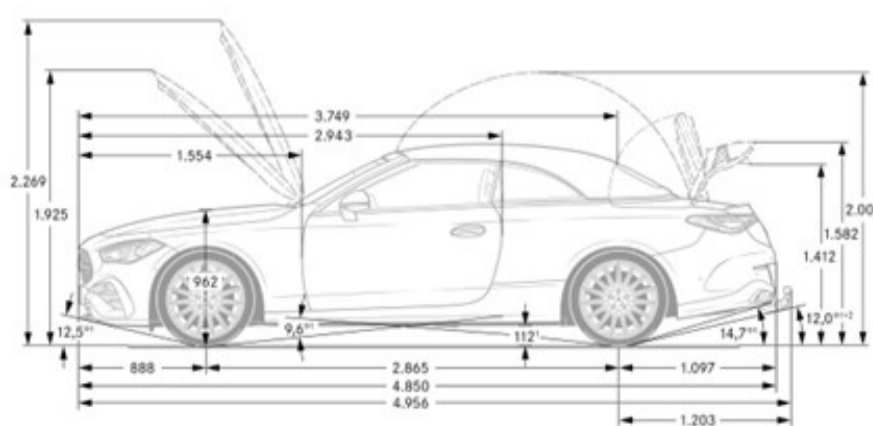

## Interior Dimensions

Trunk Size	9.6
------------	-----

*Chassis*

*Drivetrain*

<b>Transmission</b>	9G-TRONIC 9-Speed Automatic Transmission
<b>Drive Configuration</b>	All-Wheel Drive

*Engine*

<b>Engine Configuration</b>	3.0L Inline-6 Turbo w/ 48V Mild Hybrid System
<b>Power (hp)</b>	375 hp (ICE), 23 hp (ISG)
<b>Torque (lb-ft)</b>	369 lb-ft ( ICE), 148 lb-ft (ISG)
<b>Compression Ratio</b>	10.5 : 1
<b>Displacement (cc)</b>	2,999
<b>Fuel Tank Size (gallons)</b>	17.4

*Performance*

<b>Acceleration 0-60 (sec)</b>	4.2
<b>Top Speed (mph)</b>	130
<b>Transmission Speeds</b>	9

*Fuel Economy*

<b>Fuel Economy</b>	TBD
---------------------	-----

*Exterior Dimensions*

<b>Vehicle Length</b>	191 in
<b>Vehicle Width, Mirrors Folded In</b>	73.2 in
<b>Vehicle Width with Mirrors</b>	80.4 in
<b>Vehicle Height</b>	56.1 in
<b>Wheelbase</b>	112.8 in
<b>Coefficient of Drag</b>	TBD

*Wheels and Tires*

*Interior Dimensions*

<b>Trunk Size</b>	9.6
-------------------	-----