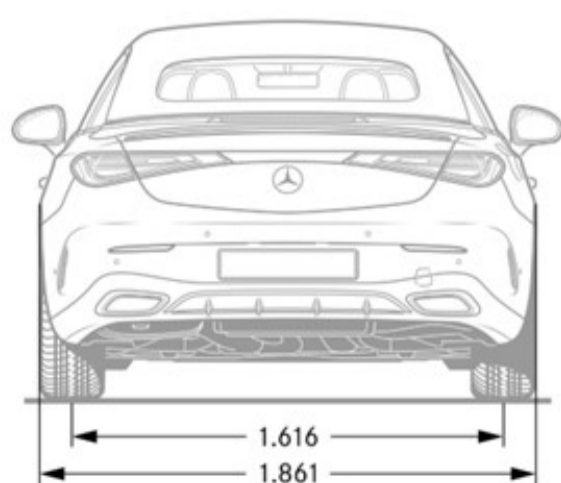

## Interior Dimensions

Trunk Size	9.6
------------	-----

*Chassis*

*Drivetrain*

<b>Transmission</b>	9G-TRONIC 9-Speed Automatic Transmission
<b>Drive Configuration</b>	All-Wheel Drive

*Engine*

<b>Engine Configuration</b>	3.0L Inline-6 Turbo w/ 48V Mild Hybrid System
<b>Power (hp)</b>	375 hp (ICE), 23 hp (ISG)
<b>Torque (lb-ft)</b>	369 lb-ft ( ICE), 148 lb-ft (ISG)
<b>Compression Ratio</b>	10.5 : 1
<b>Displacement (cc)</b>	2,999
<b>Fuel Tank Size (gallons)</b>	17.4

*Performance*

<b>Acceleration 0-60 (sec)</b>	4.2
<b>Top Speed (mph)</b>	130
<b>Transmission Speeds</b>	9

*Fuel Economy*

<b>Fuel Economy</b>	TBD
---------------------	-----

*Exterior Dimensions*

<b>Vehicle Length</b>	191 in
<b>Vehicle Width, Mirrors Folded In</b>	73.2 in
<b>Vehicle Width with Mirrors</b>	80.4 in
<b>Vehicle Height</b>	56.1 in
<b>Wheelbase</b>	112.8 in
<b>Coefficient of Drag</b>	TBD

*Wheels and Tires*

*Interior Dimensions*

<b>Trunk Size</b>	9.6
-------------------	-----