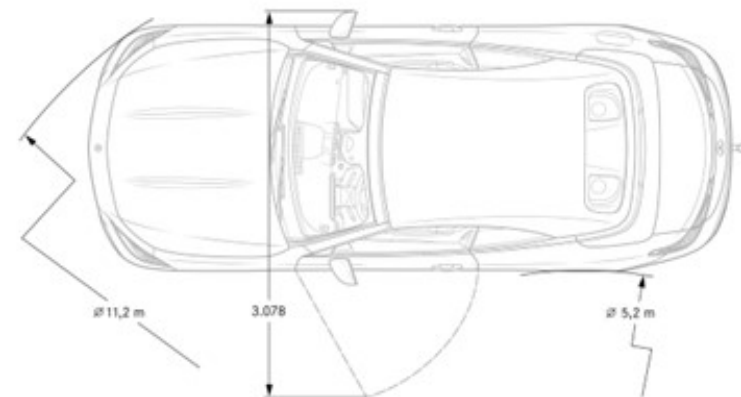

Specifications

CLE300A4

Chassis

Drivetrain

Transmission	9G-TRONIC 9-Speed Automatic Transmission
Drive Configuration	All-Wheel Drive

Engine

Engine Configuration	2.0L Inline-4 Turbo w/ 48V Mild Hybrid System
Power (hp)	255 hp (ICE), 23 hp (ISG)
Torque (lb-ft)	295 lb-ft (ICE), 151 lb-ft (ISG)
Compression Ratio	10.5 : 1
Displacement (cc)	1,999
Fuel Tank Size (gallons)	17.4

Performance

Acceleration 0-60 (sec)	6.2
Top Speed (mph)	130
Transmission Speeds	9

Fuel Economy

Fuel Economy	TBD

Exterior Dimensions

Vehicle Length	191 in
Vehicle Width, Mirrors Folded In	74.2 in
Vehicle Width with Mirrors	80 in
Vehicle Height	56.1 in
Wheelbase	112.8 in
Coefficient of Drag	TBD

Wheels and Tires

Interior Dimensions

Trunk Size	9.6