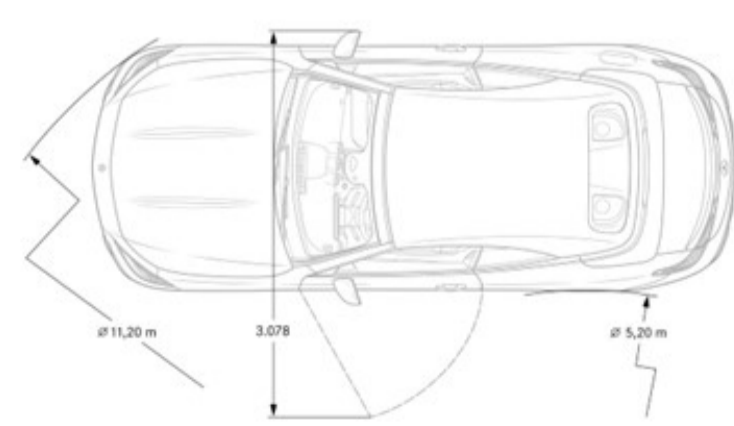

## Interior Dimensions

Trunk Size	9.6
------------	-----

*Chassis*

*Drivetrain*

<b>Transmission</b>	9G-TRONIC 9-Speed Automatic Transmission
<b>Drive Configuration</b>	All-Wheel Drive

*Engine*

<b>Engine Configuration</b>	3.0L Inline-6 Turbo w/ 48V Mild Hybrid System
<b>Power (hp)</b>	375 hp (ICE), 23 hp (ISG)
<b>Torque (lb-ft)</b>	369 lb-ft ( ICE), 148 lb-ft (ISG)
<b>Compression Ratio</b>	10.5 : 1
<b>Displacement (cc)</b>	2,999
<b>Fuel Tank Size (gallons)</b>	17.4

*Performance*

<b>Acceleration 0-60 (sec)</b>	4.2
<b>Top Speed (mph)</b>	130
<b>Transmission Speeds</b>	9

*Fuel Economy*

<b>Fuel Economy</b>	TBD
---------------------	-----

*Exterior Dimensions*

<b>Vehicle Length</b>	191 in
<b>Vehicle Width, Mirrors Folded In</b>	73.2 in
<b>Vehicle Width with Mirrors</b>	80.4 in
<b>Vehicle Height</b>	56.1 in
<b>Wheelbase</b>	112.8 in
<b>Coefficient of Drag</b>	TBD

*Wheels and Tires*

*Interior Dimensions*

<b>Trunk Size</b>	9.6
-------------------	-----