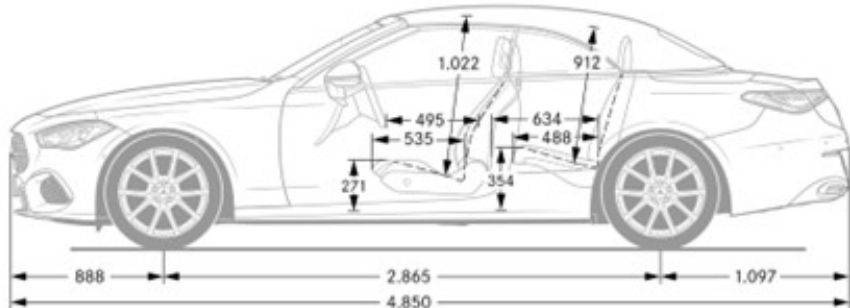

Specifications

CLE300A4

Chassis

Drivetrain

Transmission	9G-TRONIC 9-Speed Automatic Transmission
Drive Configuration	All-Wheel Drive

Engine

Engine Configuration	2.0L Inline-4 Turbo w/ 48V Mild Hybrid System
Power (hp)	255 hp (ICE), 23 hp (ISG)
Torque (lb-ft)	295 lb-ft (ICE), 151 lb-ft (ISG)
Compression Ratio	10.5 : 1
Displacement (cc)	1,999
Fuel Tank Size (gallons)	17.4

Performance

Acceleration 0-60 (sec)	6.2
Top Speed (mph)	130
Transmission Speeds	9

Fuel Economy

Fuel Economy	TBD

Exterior Dimensions

Vehicle Length	191 in
Vehicle Width, Mirrors Folded In	74.2 in
Vehicle Width with Mirrors	80 in
Vehicle Height	56.1 in
Wheelbase	112.8 in
Coefficient of Drag	TBD

Wheels and Tires

Interior Dimensions

Trunk Size	9.6