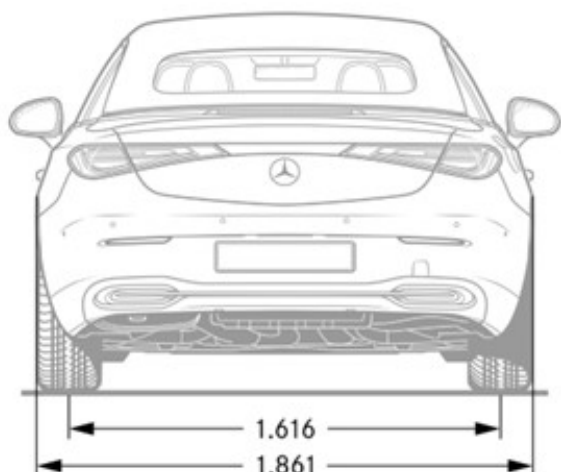

Specifications

CLE300A4

Chassis

Drivetrain

Transmission	9G-TRONIC 9-Speed Automatic Transmission
Drive Configuration	All-Wheel Drive

Engine

Engine Configuration	2.0L Inline-4 Turbo w/ 48V Mild Hybrid System
Power (hp)	255 hp (ICE), 23 hp (ISG)
Torque (lb-ft)	295 lb-ft (ICE), 151 lb-ft (ISG)
Compression Ratio	10.5 : 1
Displacement (cc)	1,999
Fuel Tank Size (gallons)	17.4

Performance

Acceleration 0-60 (sec)	6.2
Top Speed (mph)	130
Transmission Speeds	9

Fuel Economy

Fuel Economy	TBD

Exterior Dimensions

Vehicle Length	191 in
Vehicle Width, Mirrors Folded In	74.2 in
Vehicle Width with Mirrors	80 in
Vehicle Height	56.1 in
Wheelbase	112.8 in
Coefficient of Drag	TBD

Wheels and Tires

Interior Dimensions

Trunk Size	9.6