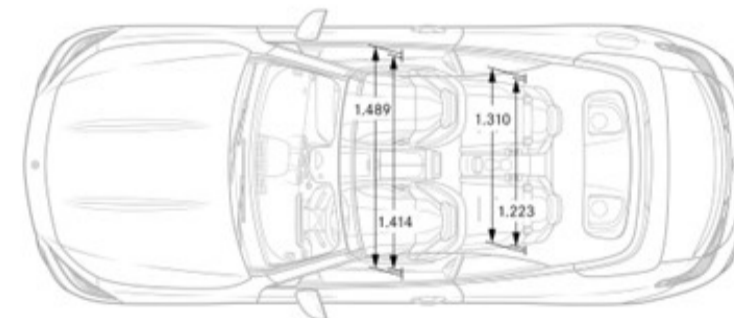

Chassis

Drivetrain

Transmission	9G-TRONIC 9-Speed Automatic Transmission
Drive Configuration	All-Wheel Drive

Engine

Engine Configuration	3.0L Inline-6 Turbo w/ 48V Mild Hybrid System
Power (hp)	375 hp (ICE), 23 hp (ISG)
Torque (lb-ft)	369 lb-ft (ICE), 148 lb-ft (ISG)
Compression Ratio	10.5 : 1
Displacement (cc)	2,999
Fuel Tank Size (gallons)	17.4

Performance

Acceleration 0-60 (sec)	4.2
Top Speed (mph)	130
Transmission Speeds	9

Fuel Economy

Fuel Economy	TBD

Exterior Dimensions

Vehicle Length	191 in
Vehicle Width, Mirrors Folded In	73.2 in
Vehicle Width with Mirrors	80.4 in
Vehicle Height	56.1 in
Wheelbase	112.8 in
Coefficient of Drag	TBD

Wheels and Tires

Interior Dimensions

Trunk Size	9.6