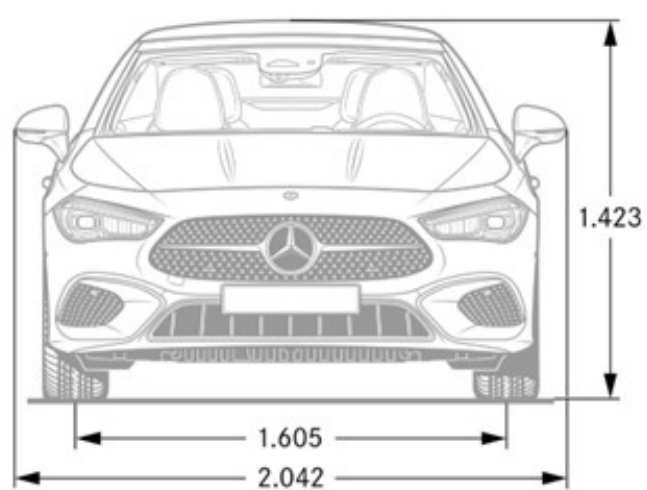

Specifications

CLE300A4

Chassis

Drivetrain

Transmission	9G-TRONIC 9-Speed Automatic Transmission
Drive Configuration	All-Wheel Drive

Engine

Engine Configuration	2.0L Inline-4 Turbo w/ 48V Mild Hybrid System
Power (hp)	255 hp (ICE), 23 hp (ISG)
Torque (lb-ft)	295 lb-ft (ICE), 151 lb-ft (ISG)
Compression Ratio	10.5 : 1
Displacement (cc)	1,999
Fuel Tank Size (gallons)	17.4

Performance

Acceleration 0-60 (sec)	6.2
Top Speed (mph)	130
Transmission Speeds	9

Fuel Economy

Fuel Economy	TBD

Exterior Dimensions

Vehicle Length	191 in
Vehicle Width, Mirrors Folded In	74.2 in
Vehicle Width with Mirrors	80 in
Vehicle Height	56.1 in
Wheelbase	112.8 in
Coefficient of Drag	TBD

Wheels and Tires

Interior Dimensions

Trunk Size	9.6