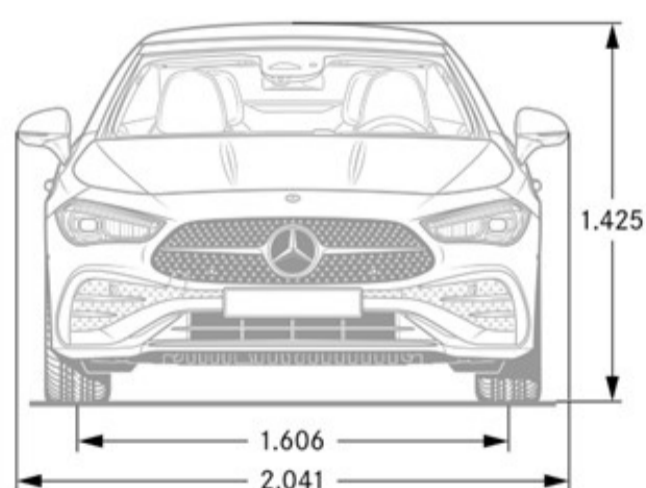

## Interior Dimensions

Trunk Size	9.6
------------	-----

*Chassis*

*Drivetrain*

<b>Transmission</b>	9G-TRONIC 9-Speed Automatic Transmission
<b>Drive Configuration</b>	All-Wheel Drive

*Engine*

<b>Engine Configuration</b>	3.0L Inline-6 Turbo w/ 48V Mild Hybrid System
<b>Power (hp)</b>	375 hp (ICE), 23 hp (ISG)
<b>Torque (lb-ft)</b>	369 lb-ft ( ICE), 148 lb-ft (ISG)
<b>Compression Ratio</b>	10.5 : 1
<b>Displacement (cc)</b>	2,999
<b>Fuel Tank Size (gallons)</b>	17.4

*Performance*

<b>Acceleration 0-60 (sec)</b>	4.2
<b>Top Speed (mph)</b>	130
<b>Transmission Speeds</b>	9

*Fuel Economy*

<b>Fuel Economy</b>	TBD
---------------------	-----

*Exterior Dimensions*

<b>Vehicle Length</b>	191 in
<b>Vehicle Width, Mirrors Folded In</b>	73.2 in
<b>Vehicle Width with Mirrors</b>	80.4 in
<b>Vehicle Height</b>	56.1 in
<b>Wheelbase</b>	112.8 in
<b>Coefficient of Drag</b>	TBD

*Wheels and Tires*

*Interior Dimensions*

<b>Trunk Size</b>	9.6
-------------------	-----