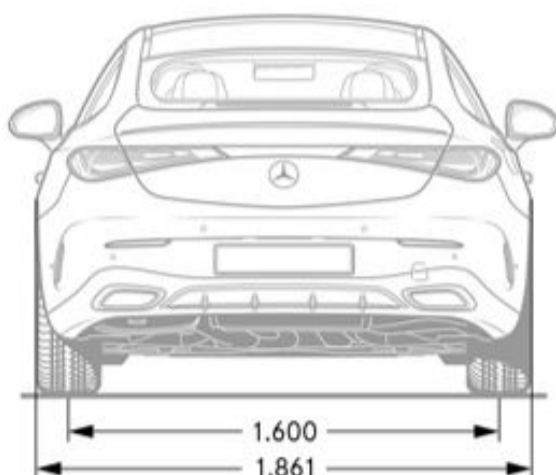

Chassis

Drivetrain

Transmission	9G-TRONIC 9-Speed Automatic Transmission
Drive Configuration	All-Wheel Drive

Engine

Engine Configuration	3.0L In-line-6 Turbo w/ 48V Mild Hybrid System
Power (hp)	375 hp (ICE), 23 hp (ISG)
Torque (lb-ft)	369 lb-ft (ICE), 148 lb-ft (ISG)
Compression Ratio	10.5 : 1
Displacement (cc)	2,999
Fuel Tank Size (gallons)	17.4

Performance

Acceleration 0-60 (sec)	4.2
Top Speed (mph)	130
Transmission Speeds	9

Fuel Economy

Fuel Economy	TBD

Exterior Dimensions

Vehicle Length	191 in
Vehicle Width, Mirrors Folded In	74.2 in
Vehicle Width with Mirrors	80 in
Vehicle Height	56.2 in
Wheelbase	112.8 in
Coefficient of Drag	TBD

Wheels and Tires

Interior Dimensions

Trunk Size	11.2