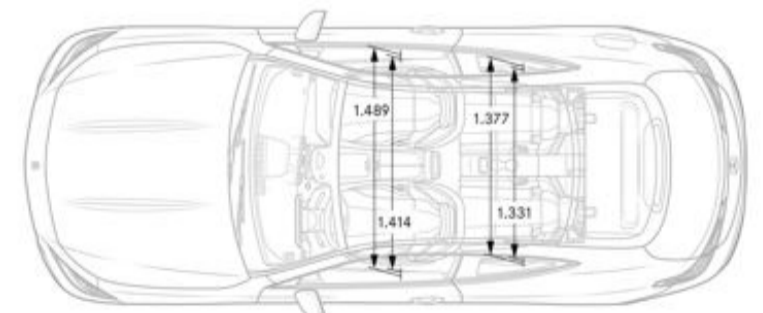

Specifications

CLE300C4

Chassis

Drivetrain

Transmission 9G-TRONIC 9-Speed Automatic Transmission

Drive Configuration All-Wheel Drive

Engine

Engine Configuration 2.0L Inline-4 Turbo w/ 48V Mild Hybrid System

Power (hp) 255 hp (ICE), 23 hp (ISG)

Torque (lb-ft) 295 lb-ft (ICE), 151 lb-ft (ISG)

Compression Ratio 10.5 : 1

Displacement (cc) 1,999

Fuel Tank Size (gallons) 17.4

Performance

Acceleration 0-60 (sec) 6.2

Top Speed (mph) 130

Transmission Speeds 9

Fuel Economy

Fuel Economy TBD

Exterior Dimensions

Vehicle Length 191 in

Vehicle Width, Mirrors Folded In 74.2 in

Vehicle Width with Mirrors 80 in

Vehicle Height 56.2 in

Wheelbase 112.8 in

Coefficient of Drag TBD

Wheels and Tires

Interior Dimensions

Trunk Size 11.2