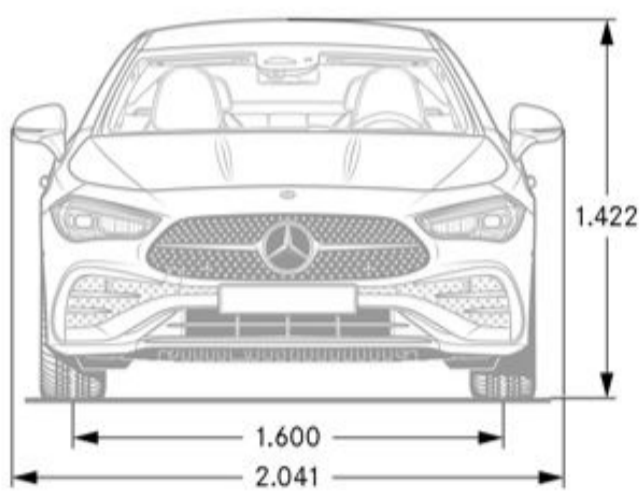

Chassis

Drivetrain

Transmission	9G-TRONIC 9-Speed Automatic Transmission
Drive Configuration	All-Wheel Drive

Engine

Engine Configuration	3.0L In-line-6 Turbo w/ 48V Mild Hybrid System
Power (hp)	375 hp (ICE), 23 hp (ISG)
Torque (lb-ft)	369 lb-ft (ICE), 148 lb-ft (ISG)
Compression Ratio	10.5 : 1
Displacement (cc)	2,999
Fuel Tank Size (gallons)	17.4

Performance

Acceleration 0-60 (sec)	4.2
Top Speed (mph)	130
Transmission Speeds	9

Fuel Economy

Fuel Economy	TBD

Exterior Dimensions

Vehicle Length	191 in
Vehicle Width, Mirrors Folded In	74.2 in
Vehicle Width with Mirrors	80 in
Vehicle Height	56.2 in
Wheelbase	112.8 in
Coefficient of Drag	TBD

Wheels and Tires

Interior Dimensions

Trunk Size	11.2