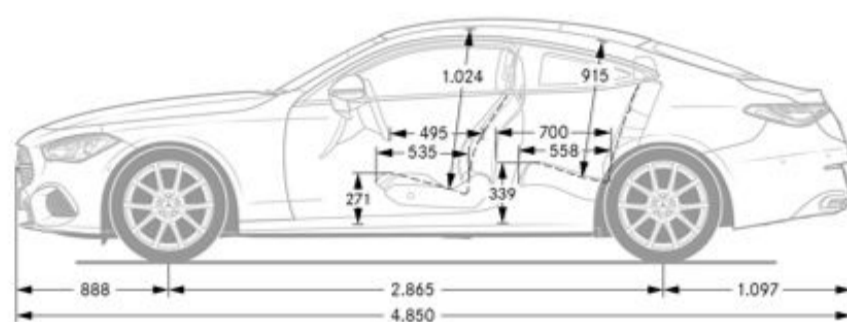

Specifications

CLE300C4

Chassis

Drivetrain

Transmission 9G-TRONIC 9-Speed Automatic Transmission

Drive Configuration All-Wheel Drive

Engine

Engine Configuration 2.0L Inline-4 Turbo w/ 48V Mild Hybrid System

Power (hp) 255 hp (ICE), 23 hp (ISG)

Torque (lb-ft) 295 lb-ft (ICE), 151 lb-ft (ISG)

Compression Ratio 10.5 : 1

Displacement (cc) 1,999

Fuel Tank Size (gallons) 17.4

Performance

Acceleration 0-60 (sec) 6.2

Top Speed (mph) 130

Transmission Speeds 9

Fuel Economy

Fuel Economy TBD

Exterior Dimensions

Vehicle Length 191 in

Vehicle Width, Mirrors Folded In 74.2 in

Vehicle Width with Mirrors 80 in

Vehicle Height 56.2 in

Wheelbase 112.8 in

Coefficient of Drag TBD

Wheels and Tires

Interior Dimensions

Trunk Size 11.2