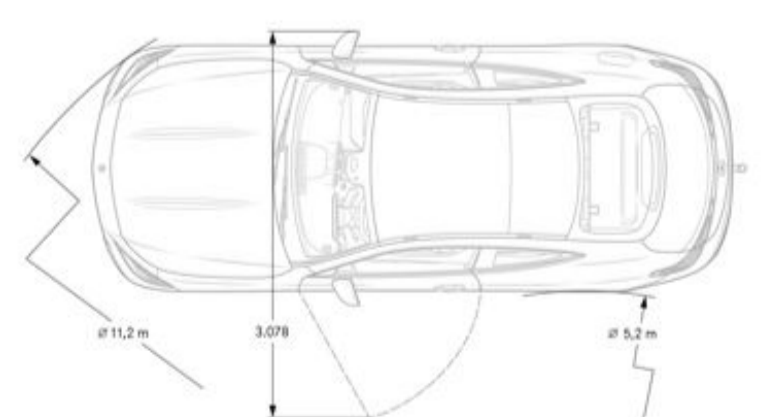

Specifications

CLE300C4

Chassis

Drivetrain

Transmission 9G-TRONIC 9-Speed Automatic Transmission

Drive Configuration All-Wheel Drive

Engine

Engine Configuration 2.0L Inline-4 Turbo w/ 48V Mild Hybrid System

Power (hp) 255 hp (ICE), 23 hp (ISG)

Torque (lb-ft) 295 lb-ft (ICE), 151 lb-ft (ISG)

Compression Ratio 10.5 : 1

Displacement (cc) 1,999

Fuel Tank Size (gallons) 17.4

Performance

Acceleration 0-60 (sec) 6.2

Top Speed (mph) 130

Transmission Speeds 9

Fuel Economy

Fuel Economy TBD

Exterior Dimensions

Vehicle Length 191 in

Vehicle Width, Mirrors Folded In 74.2 in

Vehicle Width with Mirrors 80 in

Vehicle Height 56.2 in

Wheelbase 112.8 in

Coefficient of Drag TBD

Wheels and Tires

Interior Dimensions

Trunk Size 11.2