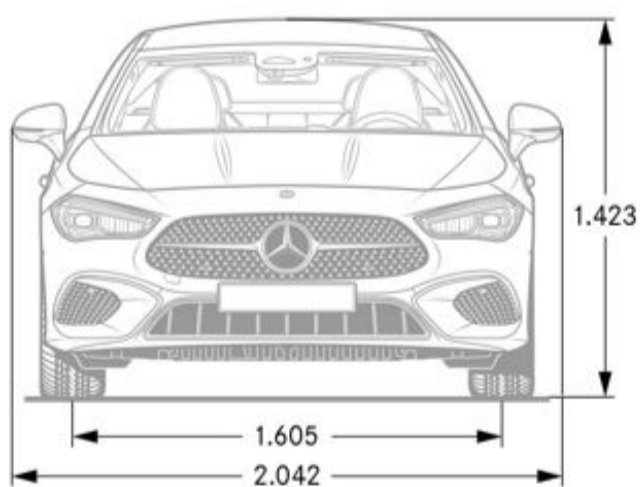

Specifications

CLE300C4

Chassis

Drivetrain

Transmission 9G-TRONIC 9-Speed Automatic Transmission

Drive Configuration All-Wheel Drive

Engine

Engine Configuration 2.0L Inline-4 Turbo w/ 48V Mild Hybrid System

Power (hp) 255 hp (ICE), 23 hp (ISG)

Torque (lb-ft) 295 lb-ft (ICE), 151 lb-ft (ISG)

Compression Ratio 10.5 : 1

Displacement (cc) 1,999

Fuel Tank Size (gallons) 17.4

Performance

Acceleration 0-60 (sec) 6.2

Top Speed (mph) 130

Transmission Speeds 9

Fuel Economy

Fuel Economy TBD

Exterior Dimensions

Vehicle Length 191 in

Vehicle Width, Mirrors Folded In 74.2 in

Vehicle Width with Mirrors 80 in

Vehicle Height 56.2 in

Wheelbase 112.8 in

Coefficient of Drag TBD

Wheels and Tires

Interior Dimensions

Trunk Size 11.2