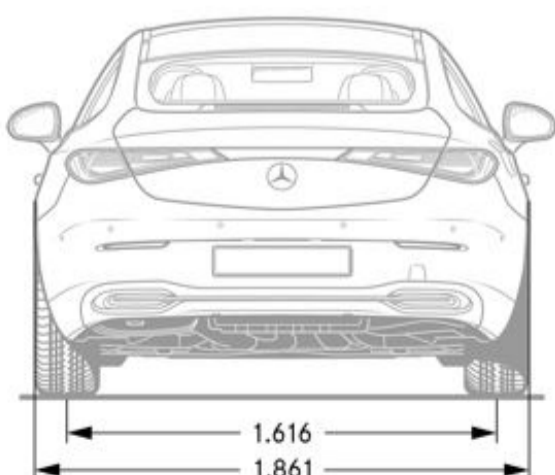

Specifications

CLE300C4

Chassis

Drivetrain

Transmission 9G-TRONIC 9-Speed Automatic Transmission

Drive Configuration All-Wheel Drive

Engine

Engine Configuration 2.0L Inline-4 Turbo w/ 48V Mild Hybrid System

Power (hp) 255 hp (ICE), 23 hp (ISG)

Torque (lb-ft) 295 lb-ft (ICE), 151 lb-ft (ISG)

Compression Ratio 10.5 : 1

Displacement (cc) 1,999

Fuel Tank Size (gallons) 17.4

Performance

Acceleration 0-60 (sec) 6.2

Top Speed (mph) 130

Transmission Speeds 9

Fuel Economy

Fuel Economy TBD

Exterior Dimensions

Vehicle Length 191 in

Vehicle Width, Mirrors Folded In 74.2 in

Vehicle Width with Mirrors 80 in

Vehicle Height 56.2 in

Wheelbase 112.8 in

Coefficient of Drag TBD

Wheels and Tires

Interior Dimensions

Trunk Size 11.2