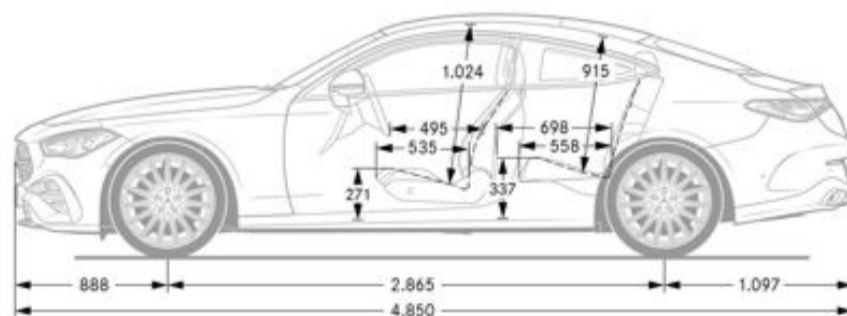

### Interior Dimensions

**Trunk Size** 11.2

*Chassis*

*Drivetrain*

<b>Transmission</b>	9G-TRONIC 9-Speed Automatic Transmission
<b>Drive Configuration</b>	All-Wheel Drive

*Engine*

<b>Engine Configuration</b>	3.0L In-line-6 Turbo w/ 48V Mild Hybrid System
<b>Power (hp)</b>	375 hp (ICE), 23 hp (ISG)
<b>Torque (lb-ft)</b>	369 lb-ft ( ICE), 148 lb-ft (ISG)
<b>Compression Ratio</b>	10.5 : 1
<b>Displacement (cc)</b>	2,999
<b>Fuel Tank Size (gallons)</b>	17.4

*Performance*

<b>Acceleration 0-60 (sec)</b>	4.2
<b>Top Speed (mph)</b>	130
<b>Transmission Speeds</b>	9

*Fuel Economy*

<b>Fuel Economy</b>	TBD
---------------------	-----

*Exterior Dimensions*

<b>Vehicle Length</b>	191 in
<b>Vehicle Width, Mirrors Folded In</b>	74.2 in
<b>Vehicle Width with Mirrors</b>	80 in
<b>Vehicle Height</b>	56.2 in
<b>Wheelbase</b>	112.8 in
<b>Coefficient of Drag</b>	TBD

*Wheels and Tires*

*Interior Dimensions*

<b>Trunk Size</b>	11.2
-------------------	------