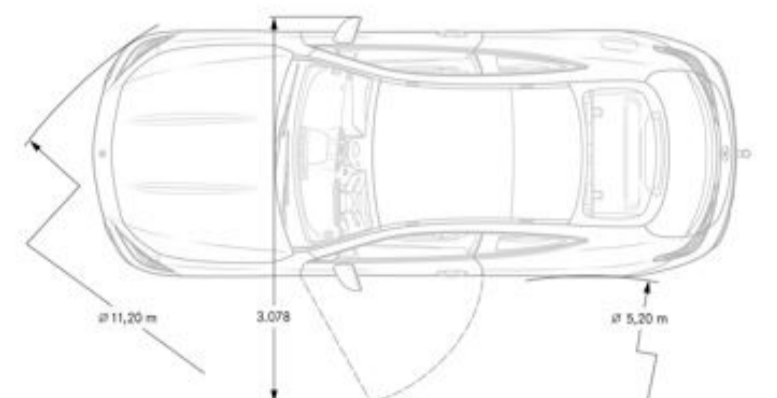

Chassis

Drivetrain

Transmission	9G-TRONIC 9-Speed Automatic Transmission
Drive Configuration	All-Wheel Drive

Engine

Engine Configuration	3.0L In-line-6 Turbo w/ 48V Mild Hybrid System
Power (hp)	375 hp (ICE), 23 hp (ISG)
Torque (lb-ft)	369 lb-ft (ICE), 148 lb-ft (ISG)
Compression Ratio	10.5 : 1
Displacement (cc)	2,999
Fuel Tank Size (gallons)	17.4

Performance

Acceleration 0-60 (sec)	4.2
Top Speed (mph)	130
Transmission Speeds	9

Fuel Economy

Fuel Economy	TBD

Exterior Dimensions

Vehicle Length	191 in
Vehicle Width, Mirrors Folded In	74.2 in
Vehicle Width with Mirrors	80 in
Vehicle Height	56.2 in
Wheelbase	112.8 in
Coefficient of Drag	TBD

Wheels and Tires

Interior Dimensions

Trunk Size	11.2