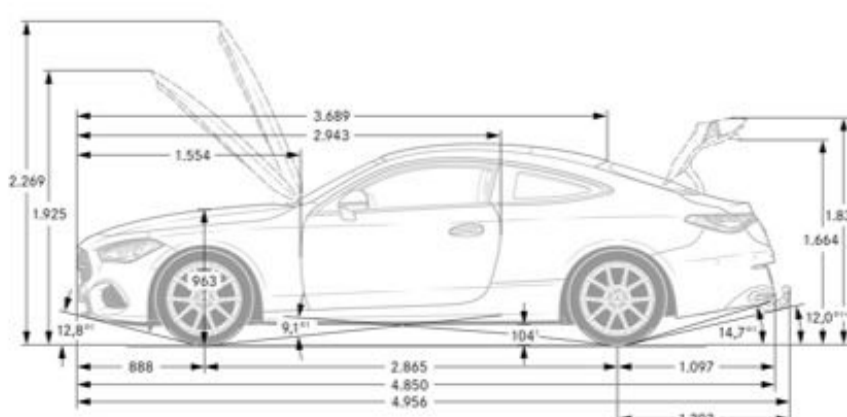

Specifications

CLE300C4

Chassis

Drivetrain

Transmission 9G-TRONIC 9-Speed Automatic Transmission

Drive Configuration All-Wheel Drive

Engine

Engine Configuration 2.0L Inline-4 Turbo w/ 48V Mild Hybrid System

Power (hp) 255 hp (ICE), 23 hp (ISG)

Torque (lb-ft) 295 lb-ft (ICE), 151 lb-ft (ISG)

Compression Ratio 10.5 : 1

Displacement (cc) 1,999

Fuel Tank Size (gallons) 17.4

Performance

Acceleration 0-60 (sec) 6.2

Top Speed (mph) 130

Transmission Speeds 9

Fuel Economy

Fuel Economy TBD

Exterior Dimensions

Vehicle Length 191 in

Vehicle Width, Mirrors Folded In 74.2 in

Vehicle Width with Mirrors 80 in

Vehicle Height 56.2 in

Wheelbase 112.8 in

Coefficient of Drag TBD

Wheels and Tires

Interior Dimensions

Trunk Size 11.2