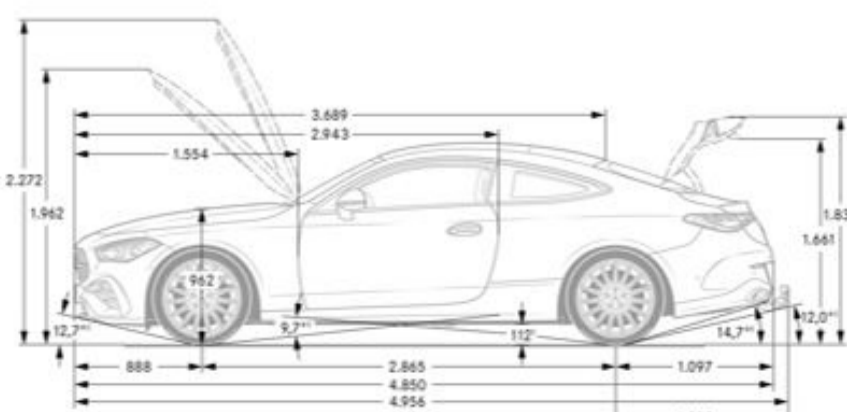

### Interior Dimensions

**Trunk Size** 11.2

*Chassis*

*Drivetrain*

<b>Transmission</b>	9G-TRONIC 9-Speed Automatic Transmission
<b>Drive Configuration</b>	All-Wheel Drive

*Engine*

<b>Engine Configuration</b>	3.0L In-line-6 Turbo w/ 48V Mild Hybrid System
<b>Power (hp)</b>	375 hp (ICE), 23 hp (ISG)
<b>Torque (lb-ft)</b>	369 lb-ft ( ICE), 148 lb-ft (ISG)
<b>Compression Ratio</b>	10.5 : 1
<b>Displacement (cc)</b>	2,999
<b>Fuel Tank Size (gallons)</b>	17.4

*Performance*

<b>Acceleration 0-60 (sec)</b>	4.2
<b>Top Speed (mph)</b>	130
<b>Transmission Speeds</b>	9

*Fuel Economy*

<b>Fuel Economy</b>	TBD
---------------------	-----

*Exterior Dimensions*

<b>Vehicle Length</b>	191 in
<b>Vehicle Width, Mirrors Folded In</b>	74.2 in
<b>Vehicle Width with Mirrors</b>	80 in
<b>Vehicle Height</b>	56.2 in
<b>Wheelbase</b>	112.8 in
<b>Coefficient of Drag</b>	TBD

*Wheels and Tires*

*Interior Dimensions*

<b>Trunk Size</b>	11.2
-------------------	------