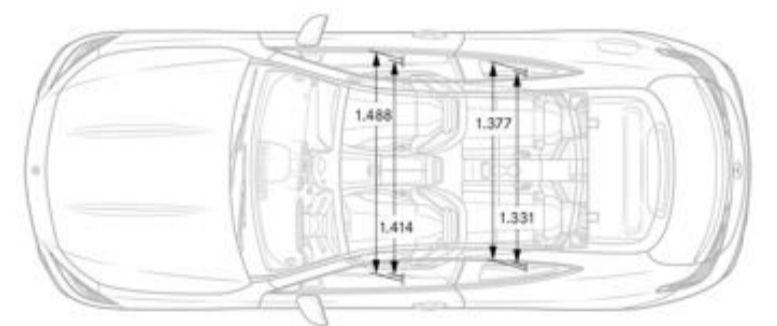

Chassis

Drivetrain

Transmission	9G-TRONIC 9-Speed Automatic Transmission
Drive Configuration	All-Wheel Drive

Engine

Engine Configuration	3.0L In-line-6 Turbo w/ 48V Mild Hybrid System
Power (hp)	375 hp (ICE), 23 hp (ISG)
Torque (lb-ft)	369 lb-ft (ICE), 148 lb-ft (ISG)
Compression Ratio	10.5 : 1
Displacement (cc)	2,999
Fuel Tank Size (gallons)	17.4

Performance

Acceleration 0-60 (sec)	4.2
Top Speed (mph)	130
Transmission Speeds	9

Fuel Economy

Fuel Economy	TBD

Exterior Dimensions

Vehicle Length	191 in
Vehicle Width, Mirrors Folded In	74.2 in
Vehicle Width with Mirrors	80 in
Vehicle Height	56.2 in
Wheelbase	112.8 in
Coefficient of Drag	TBD

Wheels and Tires

Interior Dimensions

Trunk Size	11.2