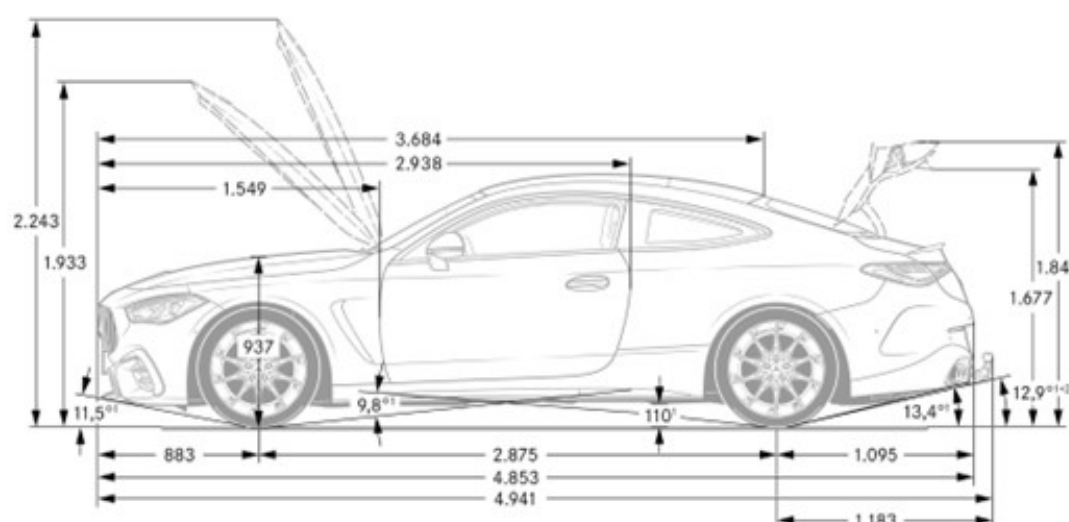

Specifications

CLE53C4

Chassis

Drivetrain

Transmission	AMG SPEEDSHIFT TCT 9G Automatic Transmission
Drive Configuration	AMG Performance 4MATIC+ fully variable all-wheel drive

Engine

Engine Configuration	AMG-enhanced 3.0L inline six-cylinder turbo with hybrid assist and electric auxiliary compressor
Power (hp)	443 hp (ICE), 23 hp (ISG)
Torque (lb-ft)	413 lb-ft (ICE), 151 lb-ft (ISG)
Compression Ratio	10.5 : 1
Displacement (cc)	2,999
Fuel Tank Size (gallons)	17.2

Performance

Acceleration 0-60 (sec)	4.0
Top Speed (mph)	155 (electronically limited)
Transmission Speeds	9

Fuel Economy

Fuel Economy	TBD
--------------	-----

Exterior Dimensions

Vehicle Length	191 in
Vehicle Width, Mirrors Folded In	74.2 in
Vehicle Width with Mirrors	80 in
Vehicle Height	56.5 in
Wheelbase	113.2 in
Coefficient of Drag	TBD

Wheels and Tires

Interior Dimensions

Trunk Size	14.5
------------	------

Options In Detail

Gallery