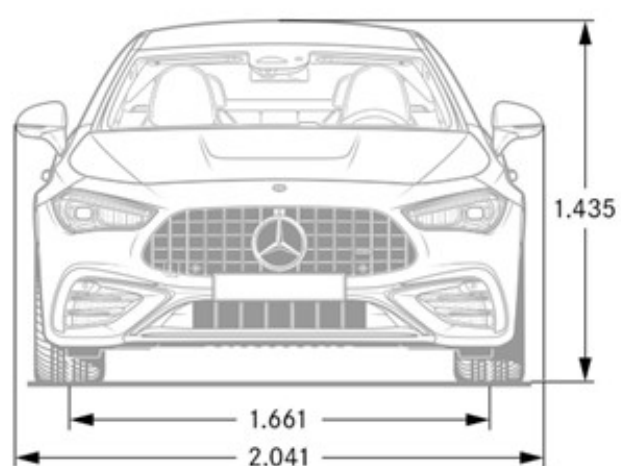

Specifications

CLE53C4

Chassis

Drivetrain

Transmission	AMG SPEEDSHIFT TCT 9G Automatic Transmission
Drive Configuration	AMG Performance 4MATIC+ fully variable all-wheel drive

Engine

Engine Configuration	AMG-enhanced 3.0L inline six-cylinder turbo with hybrid assist and electric auxiliary compressor
Power (hp)	443 hp (ICE), 23 hp (ISG)
Torque (lb-ft)	413 lb-ft (ICE), 151 lb-ft (ISG)
Compression Ratio	10.5 : 1
Displacement (cc)	2,999
Fuel Tank Size (gallons)	17.2

Performance

Acceleration 0-60 (sec)	4.0
Top Speed (mph)	155 (electronically limited)
Transmission Speeds	9

Fuel Economy

Fuel Economy	TBD
--------------	-----

Exterior Dimensions

Vehicle Length	191 in
Vehicle Width, Mirrors Folded In	74.2 in
Vehicle Width with Mirrors	80 in
Vehicle Height	56.5 in
Wheelbase	113.2 in
Coefficient of Drag	TBD

Wheels and Tires

Interior Dimensions

Trunk Size	14.5
------------	------

Options In Detail

Gallery