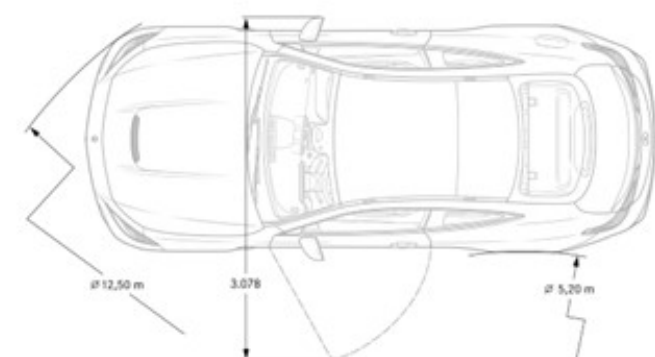

Performance

Acceleration 0-60 (sec)	4.0
Top Speed (mph)	155 (electronically limited)
Transmission Speeds	9

Fuel Economy

Fuel Economy	TBD
--------------	-----

Exterior Dimensions

Vehicle Length	191 in
Vehicle Width, Mirrors Folded In	74.2 in
Vehicle Width with Mirrors	80 in
Vehicle Height	56.5 in
Wheelbase	113.2 in
Coefficient of Drag	TBD

Wheels and Tires

Interior Dimensions

Trunk Size	14.5
------------	------

Options In Detail

Gallery