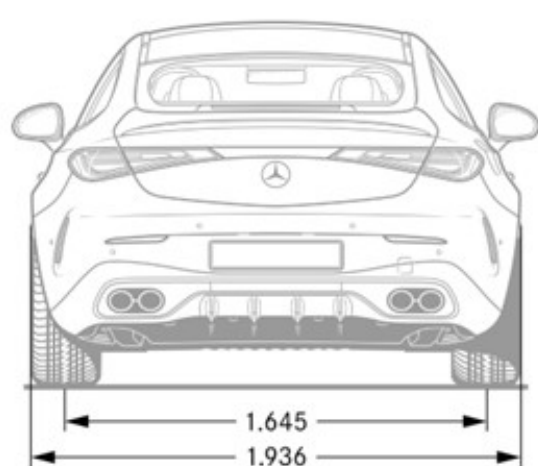

Specifications

CLE53C4

Chassis

Drivetrain

Transmission	AMG SPEEDSHIFT TCT 9G Automatic Transmission
Drive Configuration	AMG Performance 4MATIC+ fully variable all-wheel drive

Engine

Engine Configuration	AMG-enhanced 3.0L inline six-cylinder turbo with hybrid assist and electric auxiliary compressor
Power (hp)	443 hp (ICE), 23 hp (ISG)
Torque (lb-ft)	413 lb-ft (ICE), 151 lb-ft (ISG)
Compression Ratio	10.5 : 1
Displacement (cc)	2,999
Fuel Tank Size (gallons)	17.2

Performance

Acceleration 0-60 (sec)	4.0
Top Speed (mph)	155 (electronically limited)
Transmission Speeds	9

Fuel Economy

Fuel Economy	TBD
--------------	-----

Exterior Dimensions

Vehicle Length	191 in
Vehicle Width, Mirrors Folded In	74.2 in
Vehicle Width with Mirrors	80 in
Vehicle Height	56.5 in
Wheelbase	113.2 in
Coefficient of Drag	TBD

Wheels and Tires

Interior Dimensions

Trunk Size	14.5
------------	------

Options In Detail

Gallery