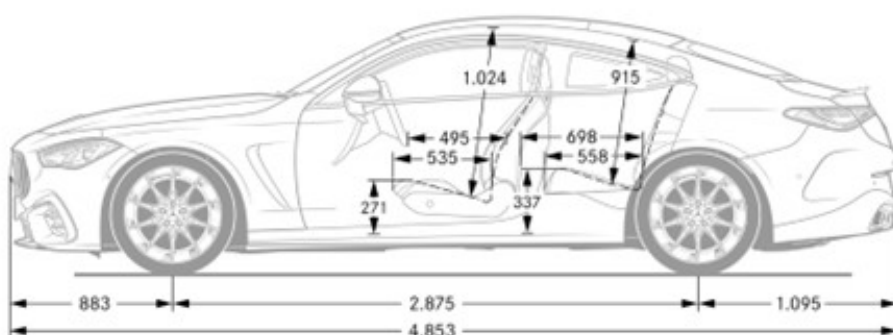

Specifications

CLE53C4

Chassis

Drivetrain

Transmission	AMG SPEEDSHIFT TCT 9G Automatic Transmission
Drive Configuration	AMG Performance 4MATIC+ fully variable all-wheel drive

Engine

Engine Configuration	AMG-enhanced 3.0L inline six-cylinder turbo with hybrid assist and electric auxiliary compressor
Power (hp)	443 hp (ICE), 23 hp (ISG)
Torque (lb-ft)	413 lb-ft (ICE), 151 lb-ft (ISG)
Compression Ratio	10.5 : 1
Displacement (cc)	2,999
Fuel Tank Size (gallons)	17.2

Performance

Acceleration 0-60 (sec)	4.0
Top Speed (mph)	155 (electronically limited)
Transmission Speeds	9

Fuel Economy

Fuel Economy	TBD
--------------	-----

Exterior Dimensions

Vehicle Length	191 in
Vehicle Width, Mirrors Folded In	74.2 in
Vehicle Width with Mirrors	80 in
Vehicle Height	56.5 in
Wheelbase	113.2 in
Coefficient of Drag	TBD

Wheels and Tires

Interior Dimensions

Trunk Size	14.5
------------	------

Options In Detail

Gallery