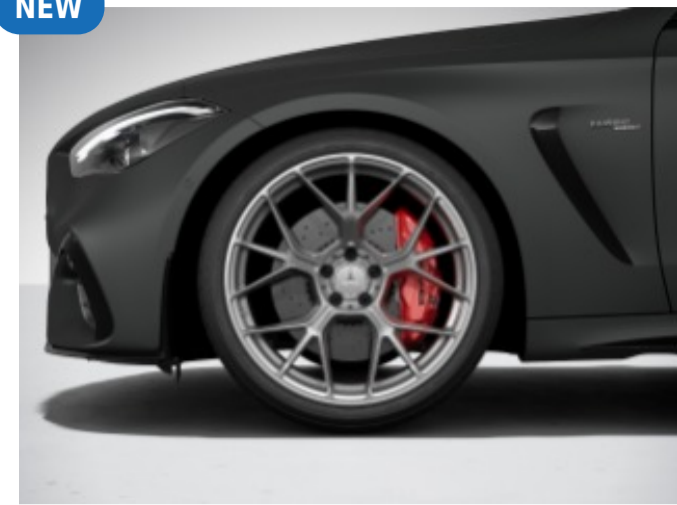

20"

R01, B51 (TIREFIT)

20" AMG Multi-Spoke Y-Design Wheels, Black
265/35 R20 on 9.5 J x 20 ET 19 (front) and 295/30 R20 on 11.0 J x 20 ET 24 (rear)

NEW

RVR - 20" AMG Cross-Spoke Forged Wheels, Grey