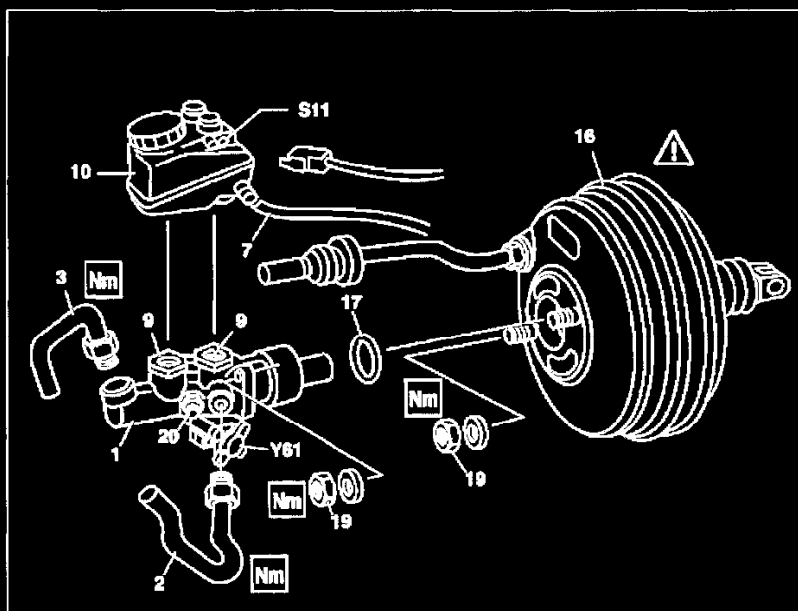

- 1 Tandem master brake cylinder
- 2 Brake line
- 3 Brake line
- 9 Reservoir plug
- 10 Reservoir
- 16 Brake booster
- 17 Sealing ring
- 19 Nut
- 20 Bleed screw, model 140

S11 Brake fluid level switch connector

Y61 Master brake cylinder switchover valve

P42.10-0269-06