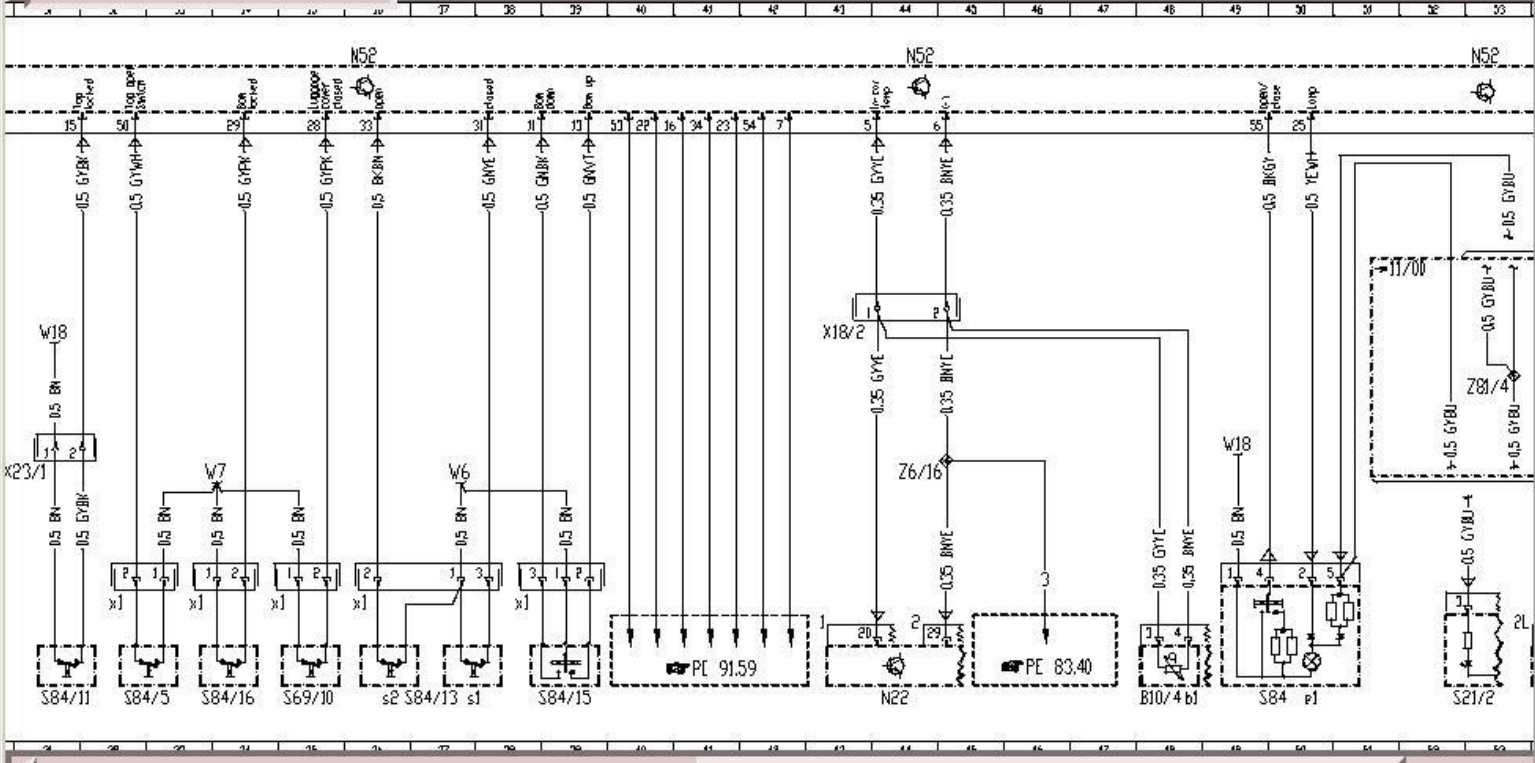

Werkstattinformationssystem Display Document

Sales designation: CLK 430 Cabriolet	Vehicle ident. number: WDB208470*	Engine number: 113.943	Automatic transmission: 722623	Gr.: 77.39	Entrv. Mod.Y.: Op. no.:
PE77.39-U-2100-99MB		wiring diagram of electrohydraulic soft top		Full-size view	validity OFF
				Page:	1 / 2

Legend selection

- S84/11 Soft top "locked" (left) limit switch
- S84/13 Soft top open/close switch group
- S84/ Soft top close limit switch
- 13s1 switch
- S84/ Soft top open limit switch
- 13s2
- S84/ Soft top open/close switch group connector
- 13x1
- S84/15 Soft top fabric bow up/down limit switch