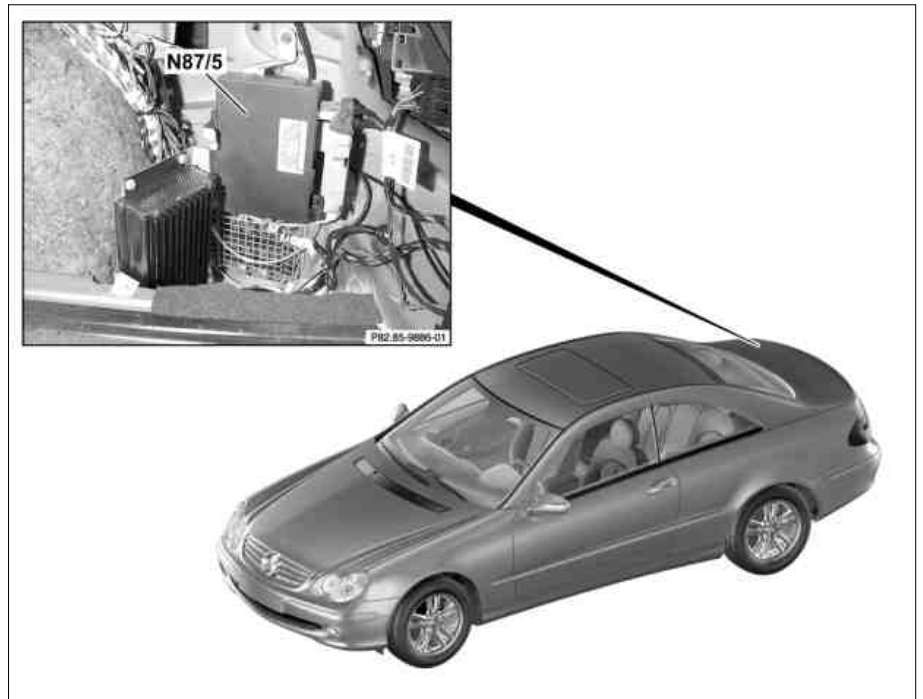

Model 209.3 as of 1.6.05 with CODE (536) SIRIUS satellite radio

N87/5 SDAR control unit

P82.85-9956-06

	Satellite radio, location	The SDAR control unit (N87/5) is installed in the trunk on the right side on a bracket directly behind the wheelhouse liner.	
	Satellite radio, task		GF82.85-P-3113-01QOU