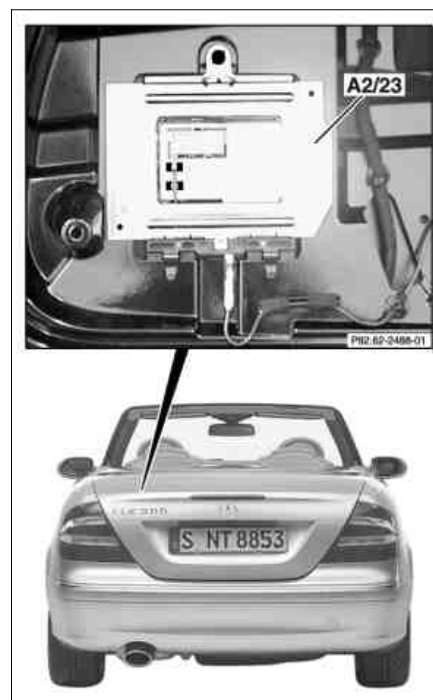

MODEL 209.4

A2/23 GPS antenna

P82.62-2487-03

	Global positioning system antenna, location	The GPS antenna (A2/23) is installed in the trunk lid.	
	Global positioning system antenna, purpose		GF82.61-P-4106-02Q