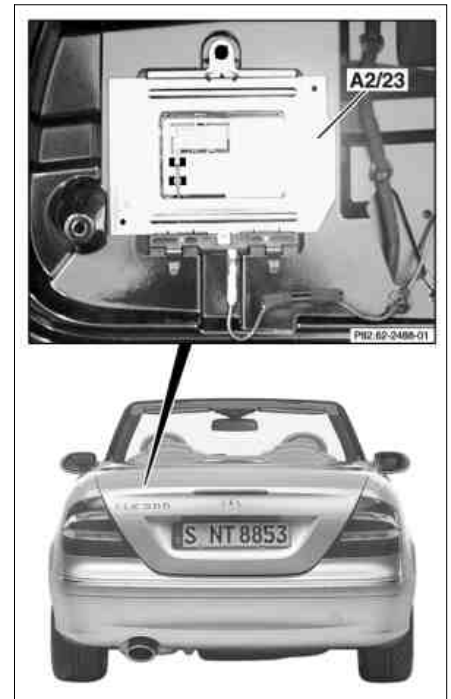

MODEL 209.4

A2/23 GPS antenna

P82.62-2487-03

	Global positioning system antenna, location	The GPS antenna (A2/23) is installed in the trunk lid.	
	Global positioning system antenna, purpose		<a href="#">GF82.61-P-4106-02Q</a>