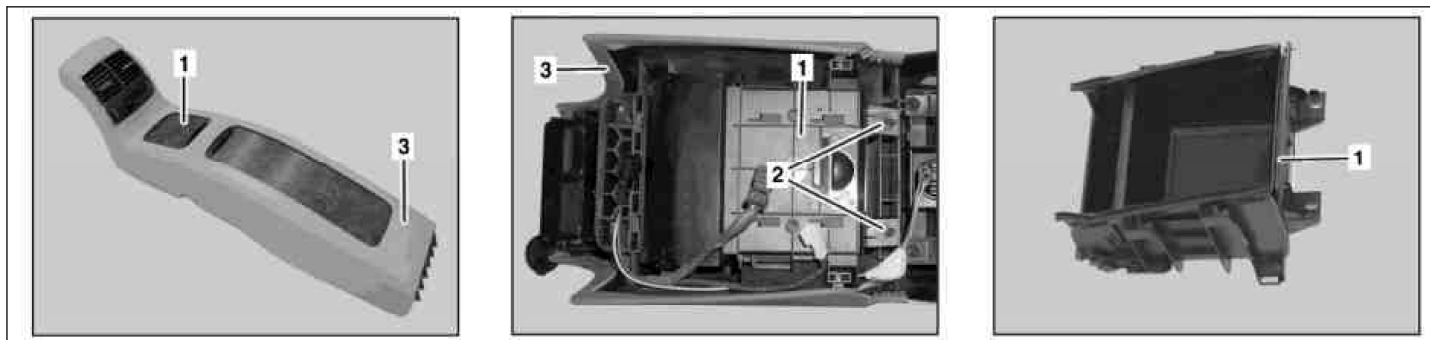

MODEL 219.3

Front stowage compartment

P68.20-3293-07

1 Front stowage compartment

2 Bolts

3 Rear center console.

	Remove/Install		
1	Remove rear center console (3)		AR68.20-P-2020TX
2	Unscrew bolts (2)		
3	Remove front stowage compartment (1) from rear center console (3)		
4.1	Remove roller blind from front stowage compartment (1)	Only when replacing front stowage compartment (1).	AR68.20-P-2464TX
5	Install in the reverse order		