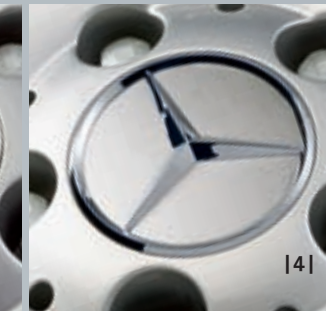

- 1 | Sterling silver with chrome Three-Pointed Star
- 2 | Classic Star & Laurel design in blue
- 3 | Classic Star & Laurel design in black
- 4 | Titanium silver with chrome Three-Pointed Star

|1|

|2|

|3|

|4|

Exterior Appearance
Interior Appearance

Mercedes-Benz

Illuminated Door Sills

Light-up your CLS-Class in eye-catching style each time you open the door with these luminous blue-colored “Mercedes-Benz” stainless steel door sills.