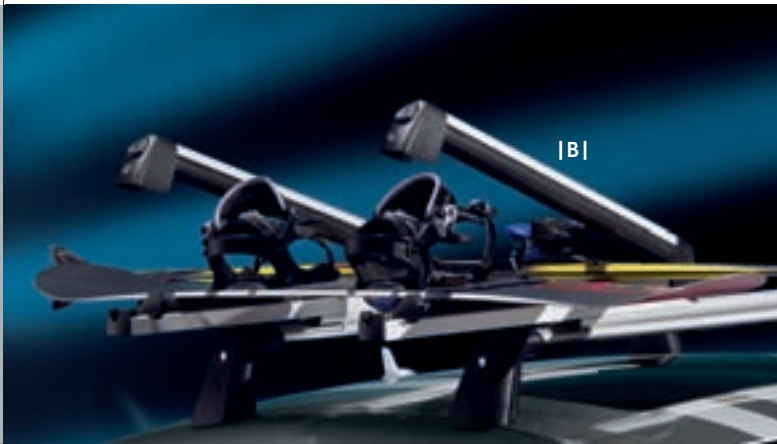

Ski & Snowboard Rack, Deluxe

| also shown left with Roof Rack Basic Carrier |

This rack holds up to six pairs of skis or four snowboards and features a pull-out function [B] that makes it easier for loading and unloading without the need to reach across the roof of the car. Requires Roof Rack Basic Carrier (sold separately).

Ski & Snowboard Rack, Standard

| not shown |

This rack is made to tote up to four pairs of skis or two snowboards atop your CLS. Requires Roof Rack Basic Carrier (sold separately), which can accommodate two Ski & Snowboard Racks.