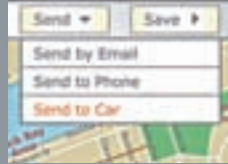

| 2 |

3 | Wrench Button

Push the Wrench Button for roadside assistance. If you get a flat tire, run out of gas, see a warning light on your dash or for help with other mechanical issues, service personnel can be dispatched to assist.¹²

| 3 |

SEARCH & SEND

Where Internet convenience meets engineering excellence.

Send destination to your vehicle

Download your destinations at the touch of a button

Directions are displayed on your Navigation System

Mercedes-Benz Search & Send¹⁰ is a new and convenient way to plan your trip destinations ahead of time. Using familiar Yahoo!® Local Maps and Google™ Maps web sites, you can search for a destination online, then send it right to your Mercedes-Benz.