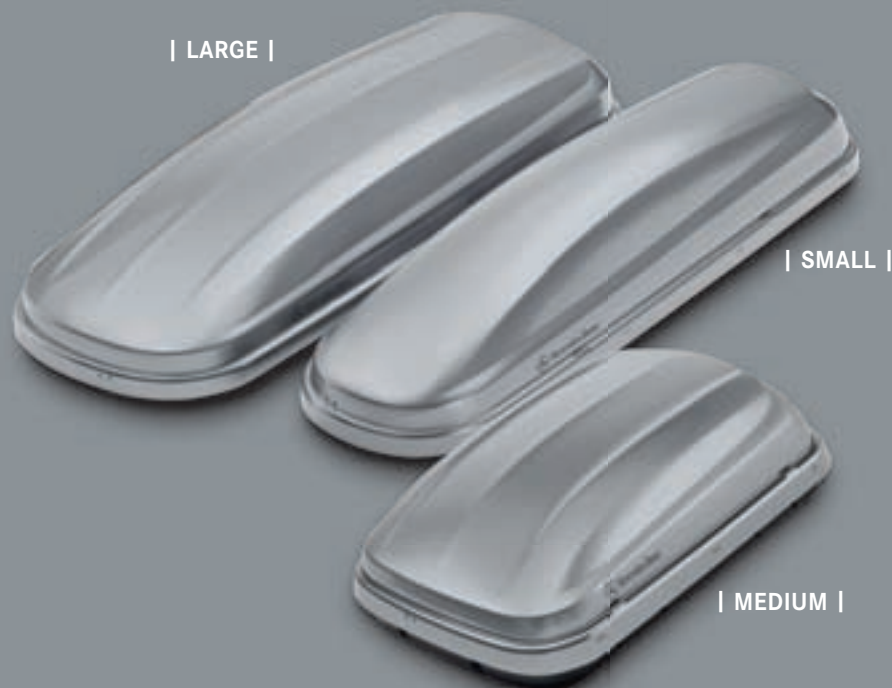

Roof Cargo Containers

Create additional space for sports equipment and luggage with one of our aerodynamic, high-quality roof containers designed to nicely complement your CLS. Constructed of lightweight, yet exceptionally durable, impact-tested thermoplastic material. Features pressurized struts for easy lid operation and a security lock. Comes in silver finish.

Small model holds 11.5 cubic feet. Medium model holds 14 cubic feet. Large model holds 16 cubic feet. All models have a maximum load capacity of 110 lbs. Requires Roof Rack Basic Carrier (sold separately).

All-Season Floor Mats

These custom-designed rubber floor mats are a great way to keep the carpet in your CLS-Class in top condition. Deep channels trap water, mud and melting snow. Easy to clean. Four mats per set. Available in black.

*Carrier Systems
Car Care*

UTILITY & CARE