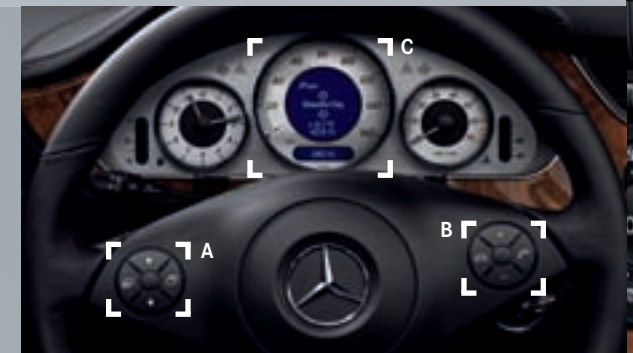

Comfortably control your iPod by using your steering wheel buttons:

[A] *Navigate within the iPod music menu*

[B] *Access the Main Menu and control the volume*

[C] *View the artist and title information displayed in the vehicle's instrument cluster*

¹ iPod and iPhone are registered products of Apple Computer. All iPod and iPhone devices are sold separately. Charging not supported with iPod/iPhone devices which support USB charging only (e. g. iPhone 3G).

² Factory option.

³ The iPod Integration Kit and the iPod Cradle are compatible with dock-connector-equipped iPod/iPhone devices, with the exception of the iPod Shuffle. The iPod Integration Kit does not support telephone functionality of the iPhone. Cradle not for use with the Media Interface.

⁴ For a list of compatible devices please visit <http://www.mbusa-mobile.com>. USB Cable only applicable for June 2008 production vehicles or newer.