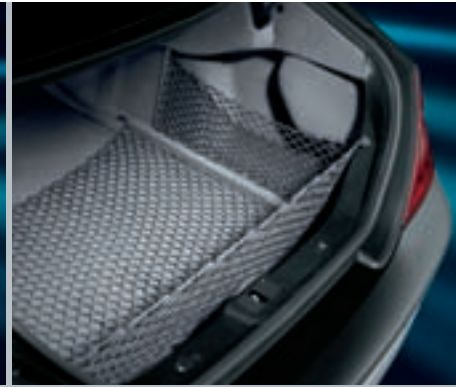

*Car Care
Child Safety Seats*

UTILITY & CARE

Trunk Drawer, attachable

This unique drawer installs under the parcel shelf. Allows small articles to be stored safely above the trunk floor and also keeps them out of sight. The drawer can be removed for those times when extra trunk space is needed. | Dealer installation is recommended |

Anti-Slip Mat

Reduces slipping of the items placed in the trunk. Tailored to perfectly fit dimensions of the cargo area. Made of oil resistant polyester.

Cargo Nets, Floor/Side/Rear

Versatile and convenient, these strong and durable nylon nets help you to more safely secure objects in your trunk compartment.