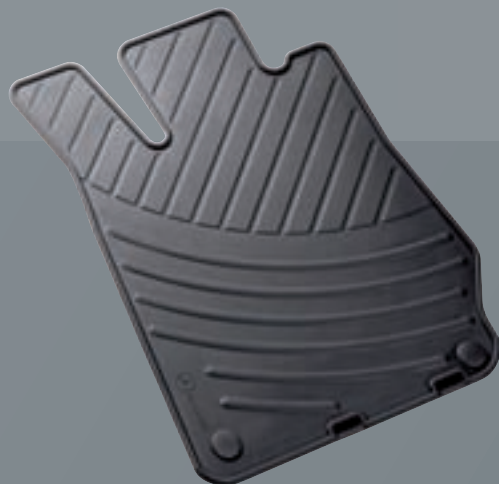

Roof Cargo Containers

Create additional space for sports equipment and luggage with one of our aerodynamic, high-quality roof containers designed to nicely complement your CLS. Constructed of lightweight, yet exceptionally durable, impact-tested thermoplastic material. Features pressurized struts for easy lid operation and a security lock. Comes in silver finish.

Small model holds 11.5 cubic feet. Medium model holds 14 cubic feet. Large model holds 16 cubic feet. All models have a maximum load capacity of 110 lbs. Requires Roof Rack Basic Carrier (sold separately).

All-Season Floor Mats

These custom-designed rubber floor mats are a great way to keep the carpet in your CLS-Class in top condition. Deep channels trap water, mud and melting snow. Easy to clean. Four mats per set. Available in black.

*Carrier Systems
Car Care*

UTILITY & CARE