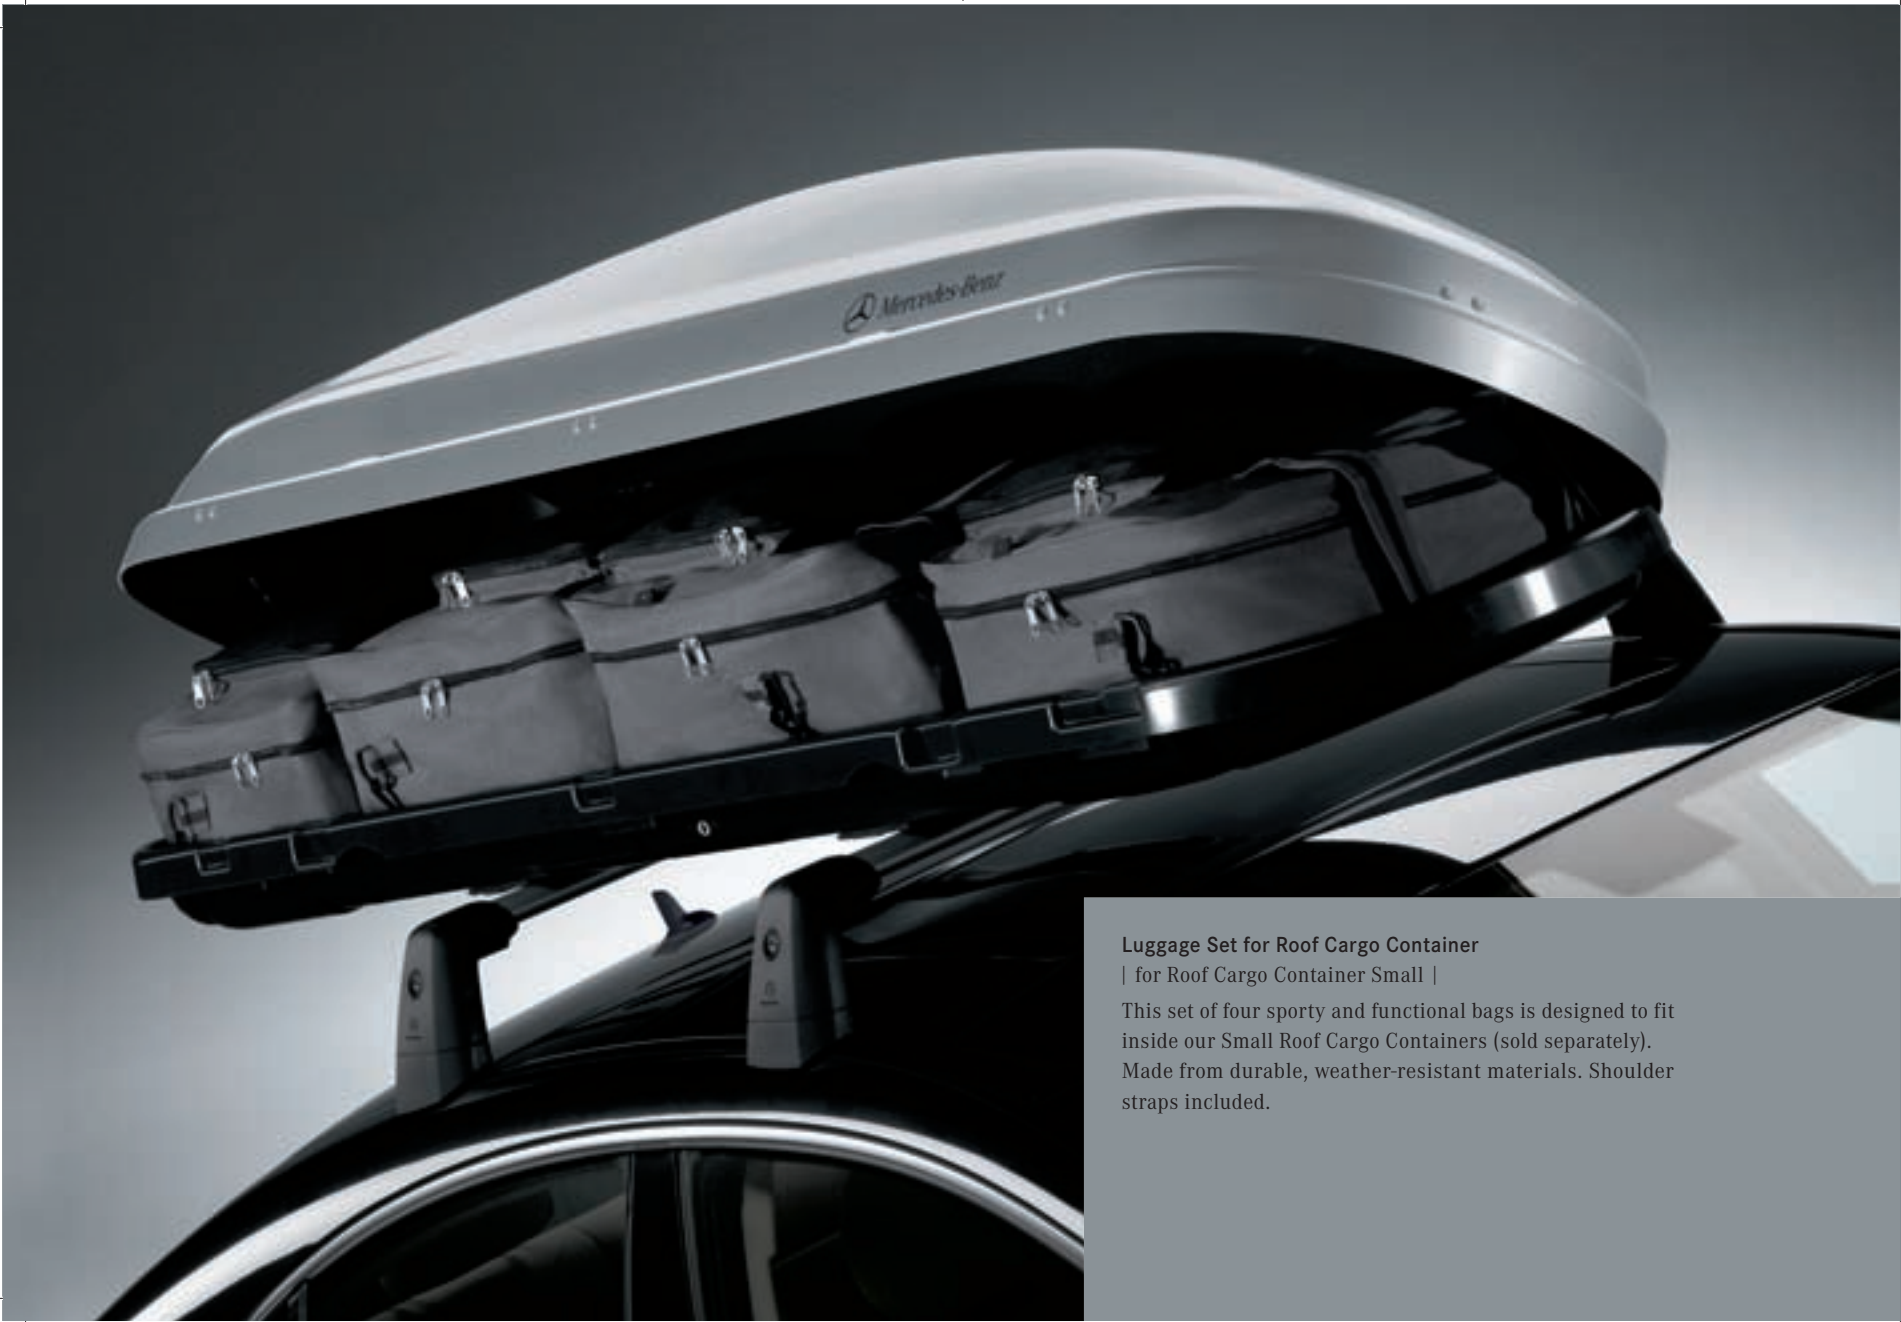

Luggage Set for Roof Cargo Container

| for Roof Cargo Container Small |

This set of four sporty and functional bags is designed to fit inside our Small Roof Cargo Containers (sold separately). Made from durable, weather-resistant materials. Shoulder straps included.