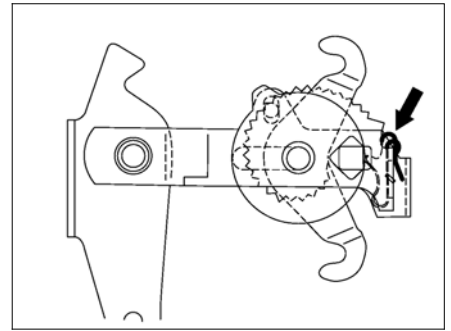

AR42.20-P-0520-02TX	Relieve load on automatic cable slack adjuster		
---------------------	--	--	--

- 1 Lift middle holddown clip (arrow) using a screwdriver.
i The cable slack adjuster then adjusts itself automatically.