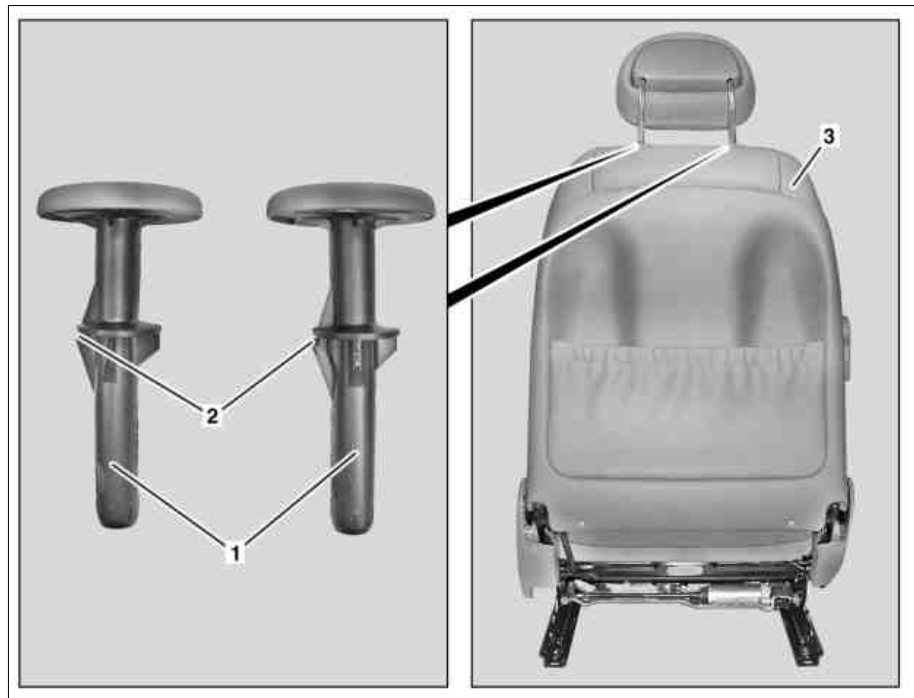

MODEL 219.3 up to 13.8.07

- 1 Head rest guide
- 2 Catch hook
- 3 Front seat

P91.16-2278-06

☒ ☒	Remove/install		
1	Remove head restraint on left or right front seat (1)		AR91.16-P-0040TX
2	Release catch hooks (2) using pulling hooks and remove head restraint guide (1)	ⓘ Catch hooks (2) located on left side. Ⓞ	*140589023300
3	Install in the reverse order		