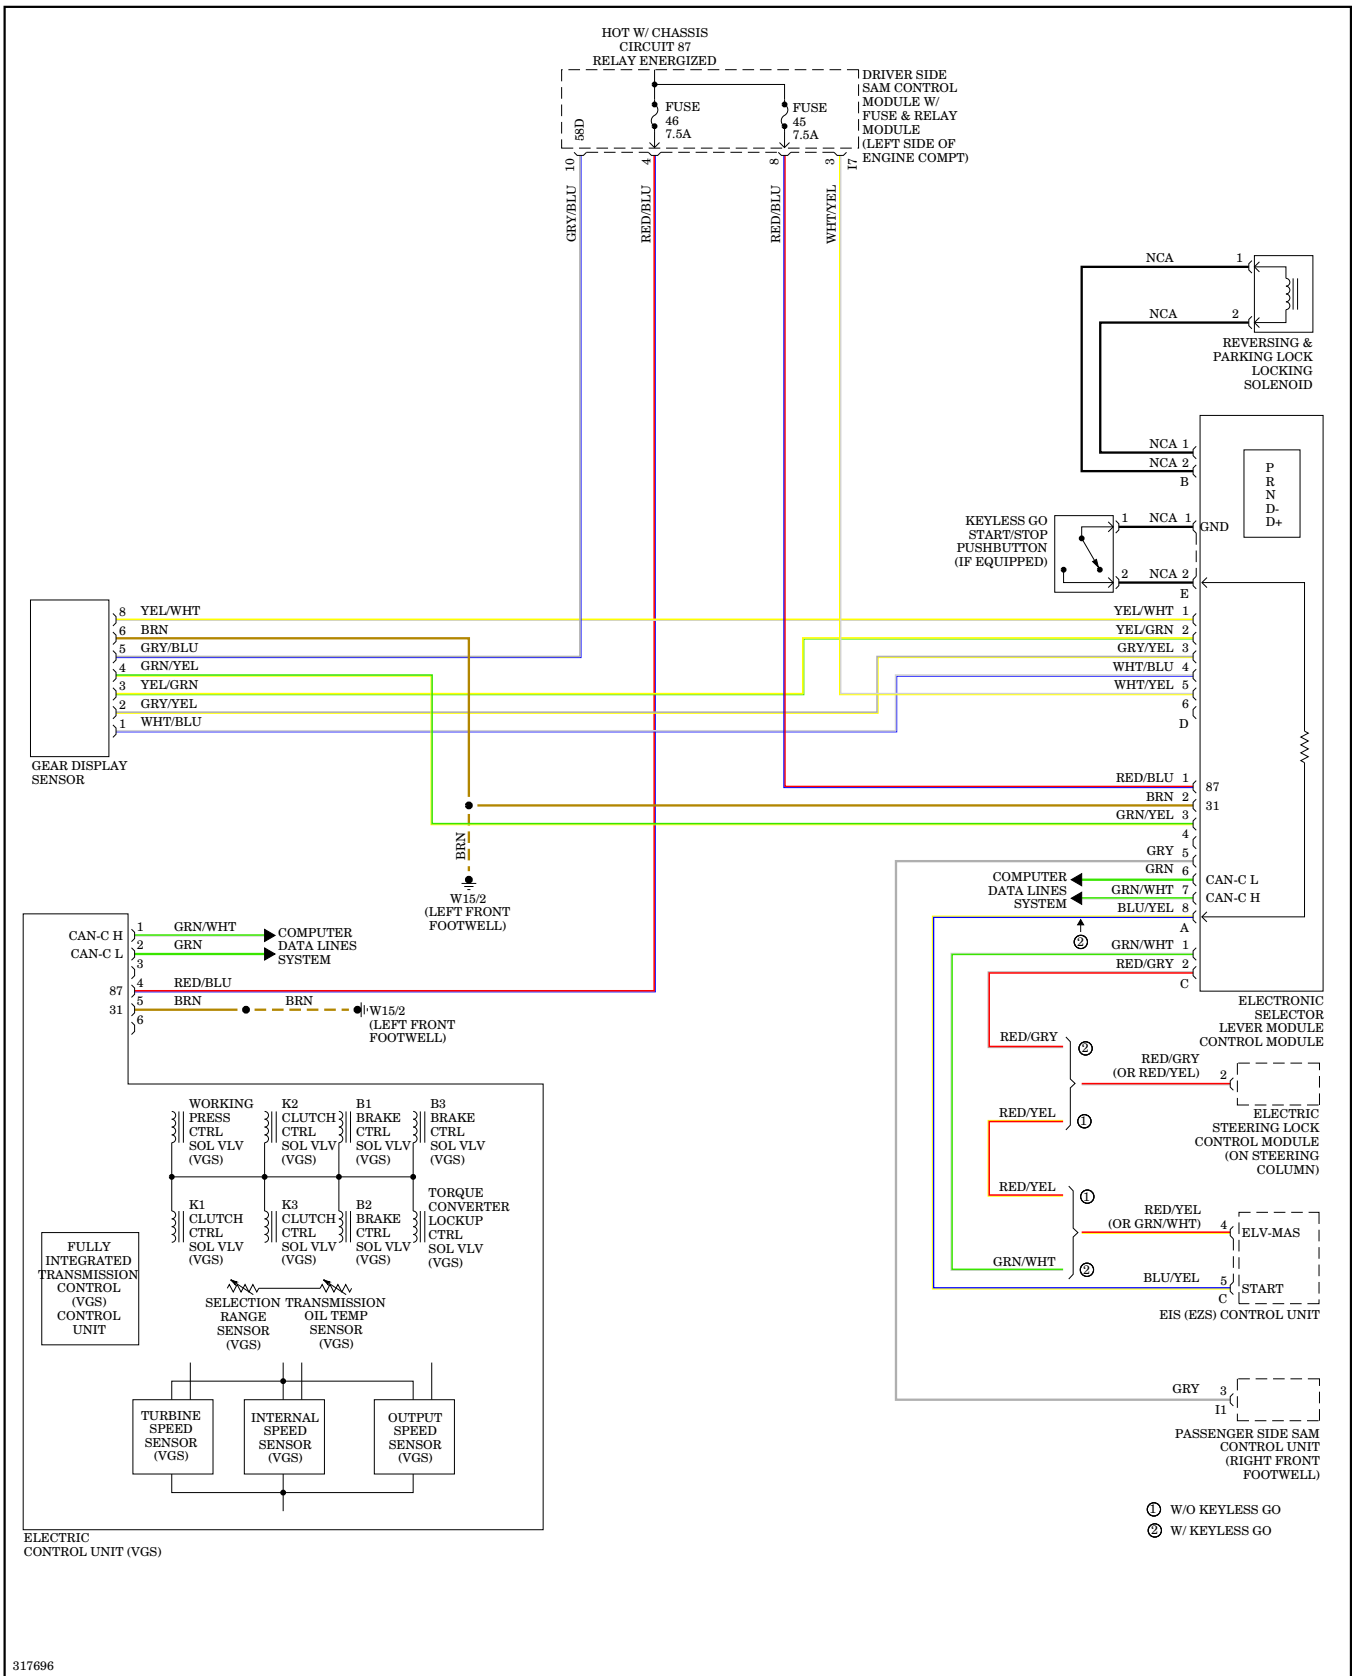

317696

Transmission Wiring Diagram for Mercedes-Benz CLS550 2009

TRUNK, TAILGATE, FUEL DOOR