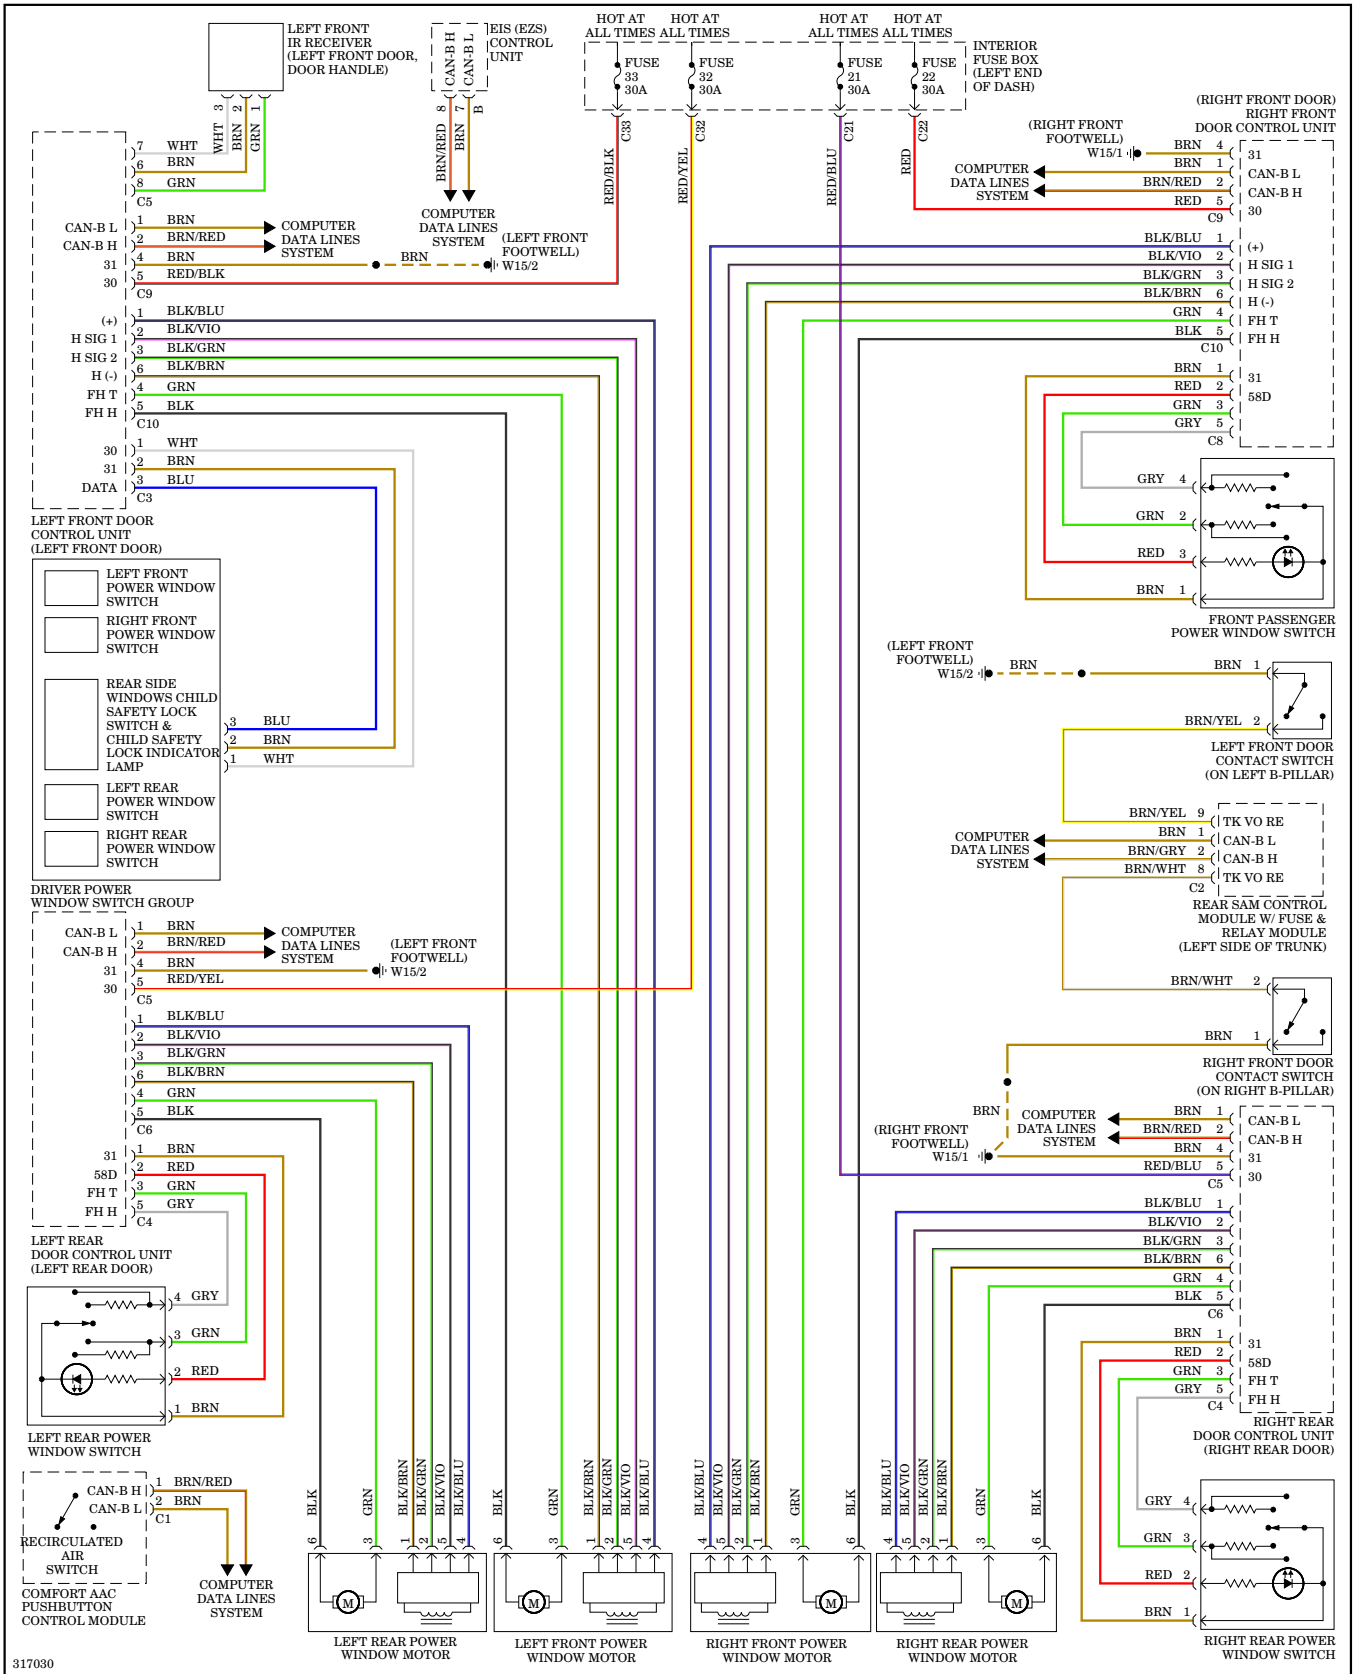

**Heated Steering Wheel Wiring Diagram for Mercedes-Benz CLS550 2009**

Seat Ventilation Wiring Diagram for Mercedes-Benz CLS550 2009

317590

**Weight Sensing System Wiring Diagram for Mercedes-Benz CLS550 2009**

**POWER TOP/SUNROOF**

**Power Top/Sunroof Wiring Diagram for Mercedes-Benz CLS550 2009**

**POWER WINDOWS**

**Power Windows Wiring Diagram for Mercedes-Benz CLS550 2009**

Rear Window Sun Shade Wiring Diagram for Mercedes-Benz CLS550 2009