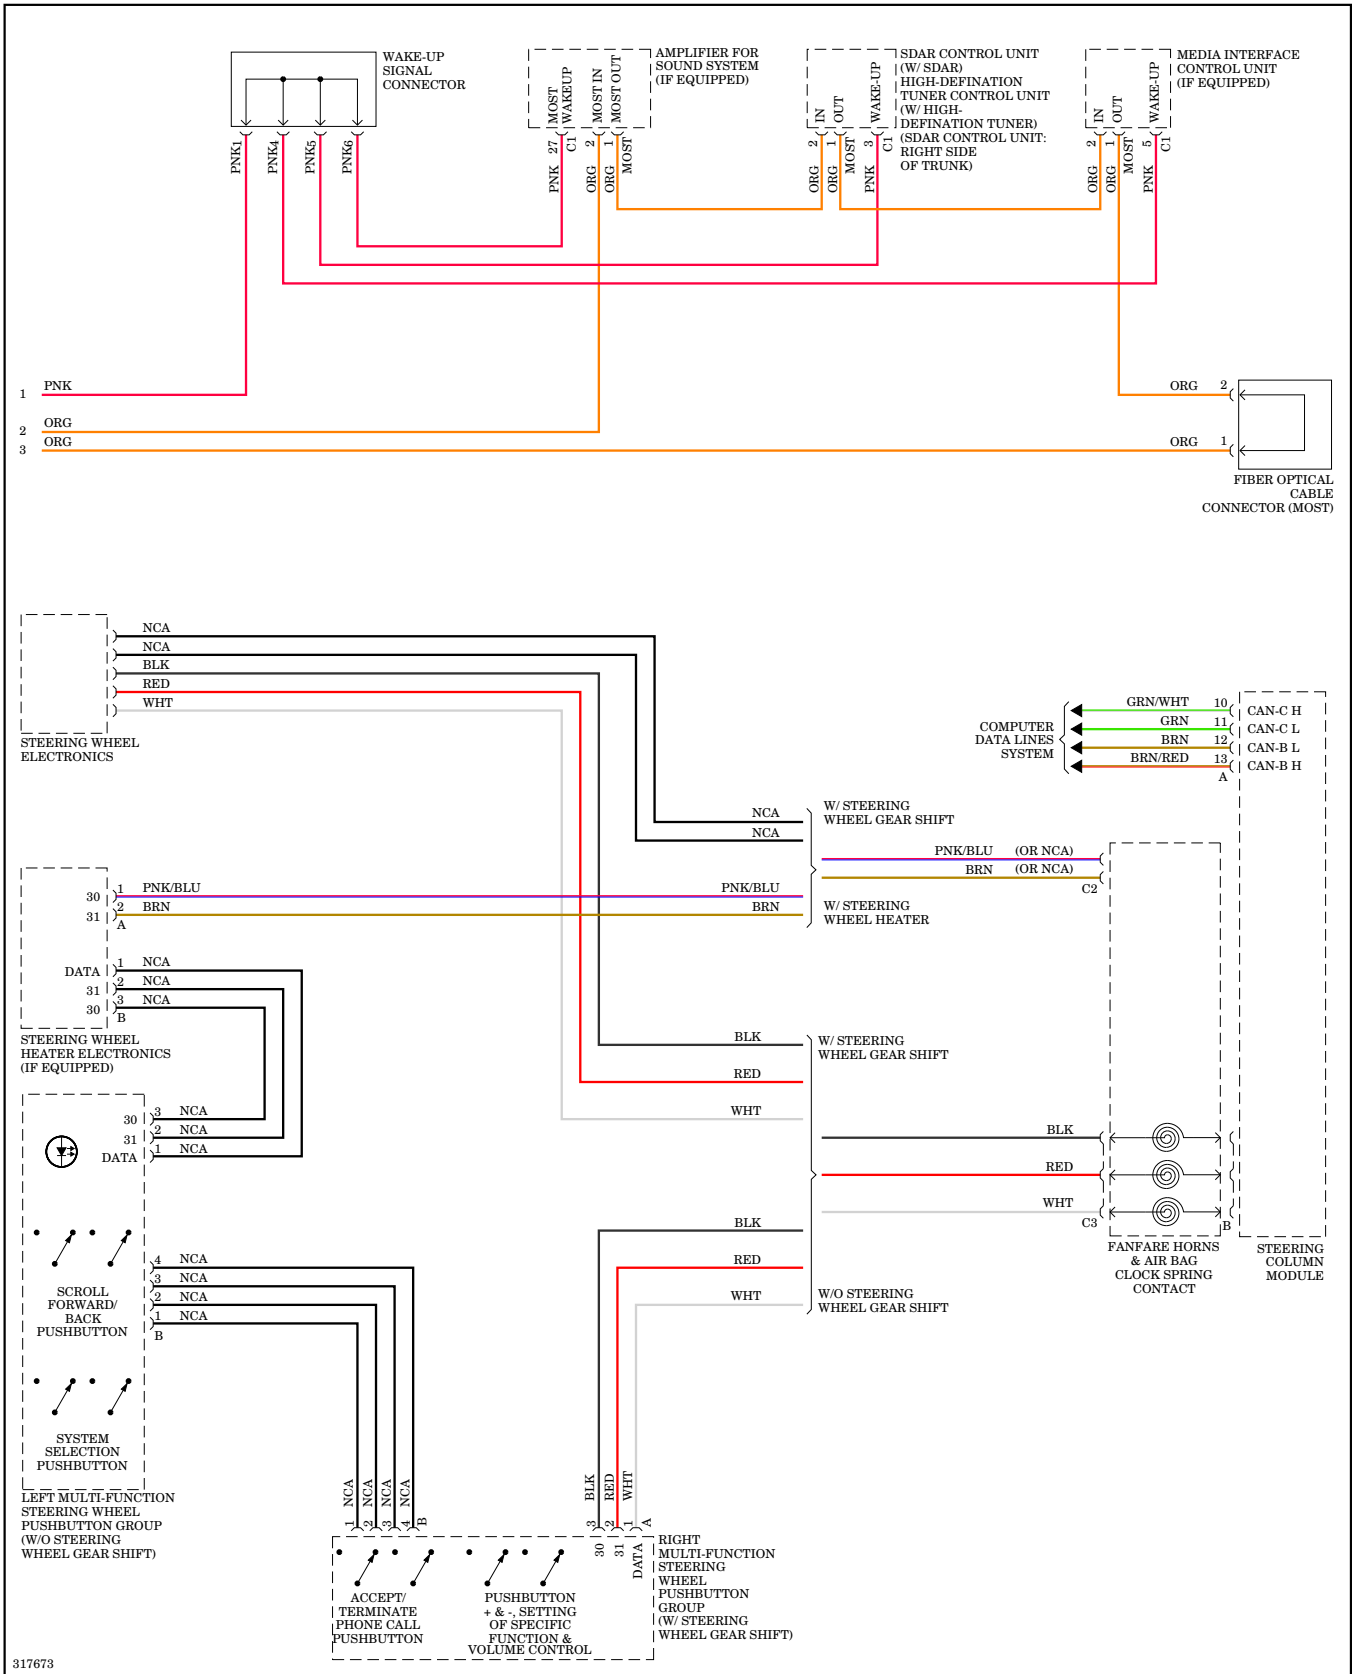

## NAVIGATION

317672

**COMAND Actuation Wiring Diagram (1 of 2) for Mercedes-Benz CLS550 2009**

COMAND Actuation Wiring Diagram (2 of 2) for Mercedes-Benz CLS550 2009

**Parktronic Wiring Diagram for Mercedes-Benz CLS550 2009**