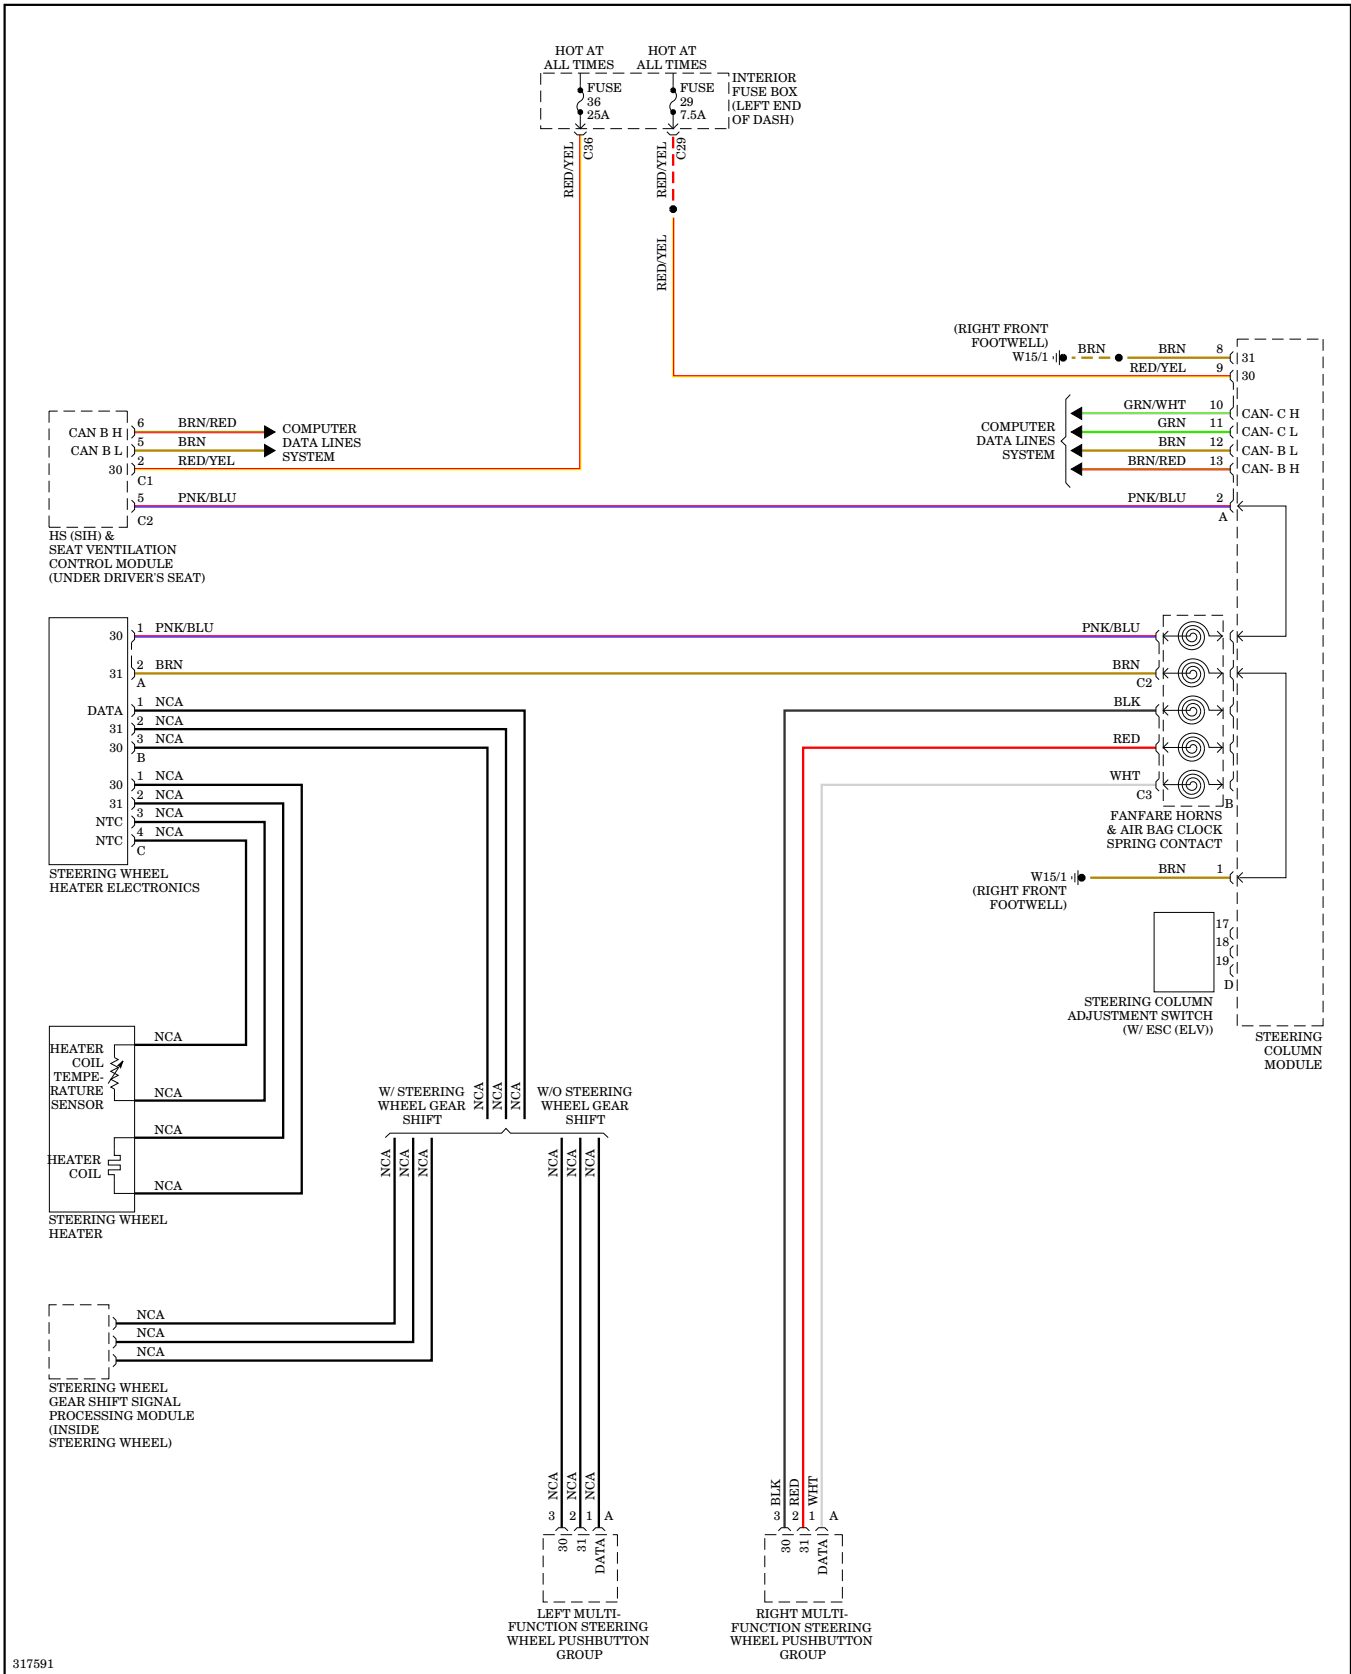

**POWER MIRRORS**

**Power Mirrors Wiring Diagram for Mercedes-Benz CLS550 2009**

**POWER SEATS**

**Headrest Wiring Diagram for Mercedes-Benz CLS550 2009**

Heated Seats Wiring Diagram for Mercedes-Benz CLS550 2009