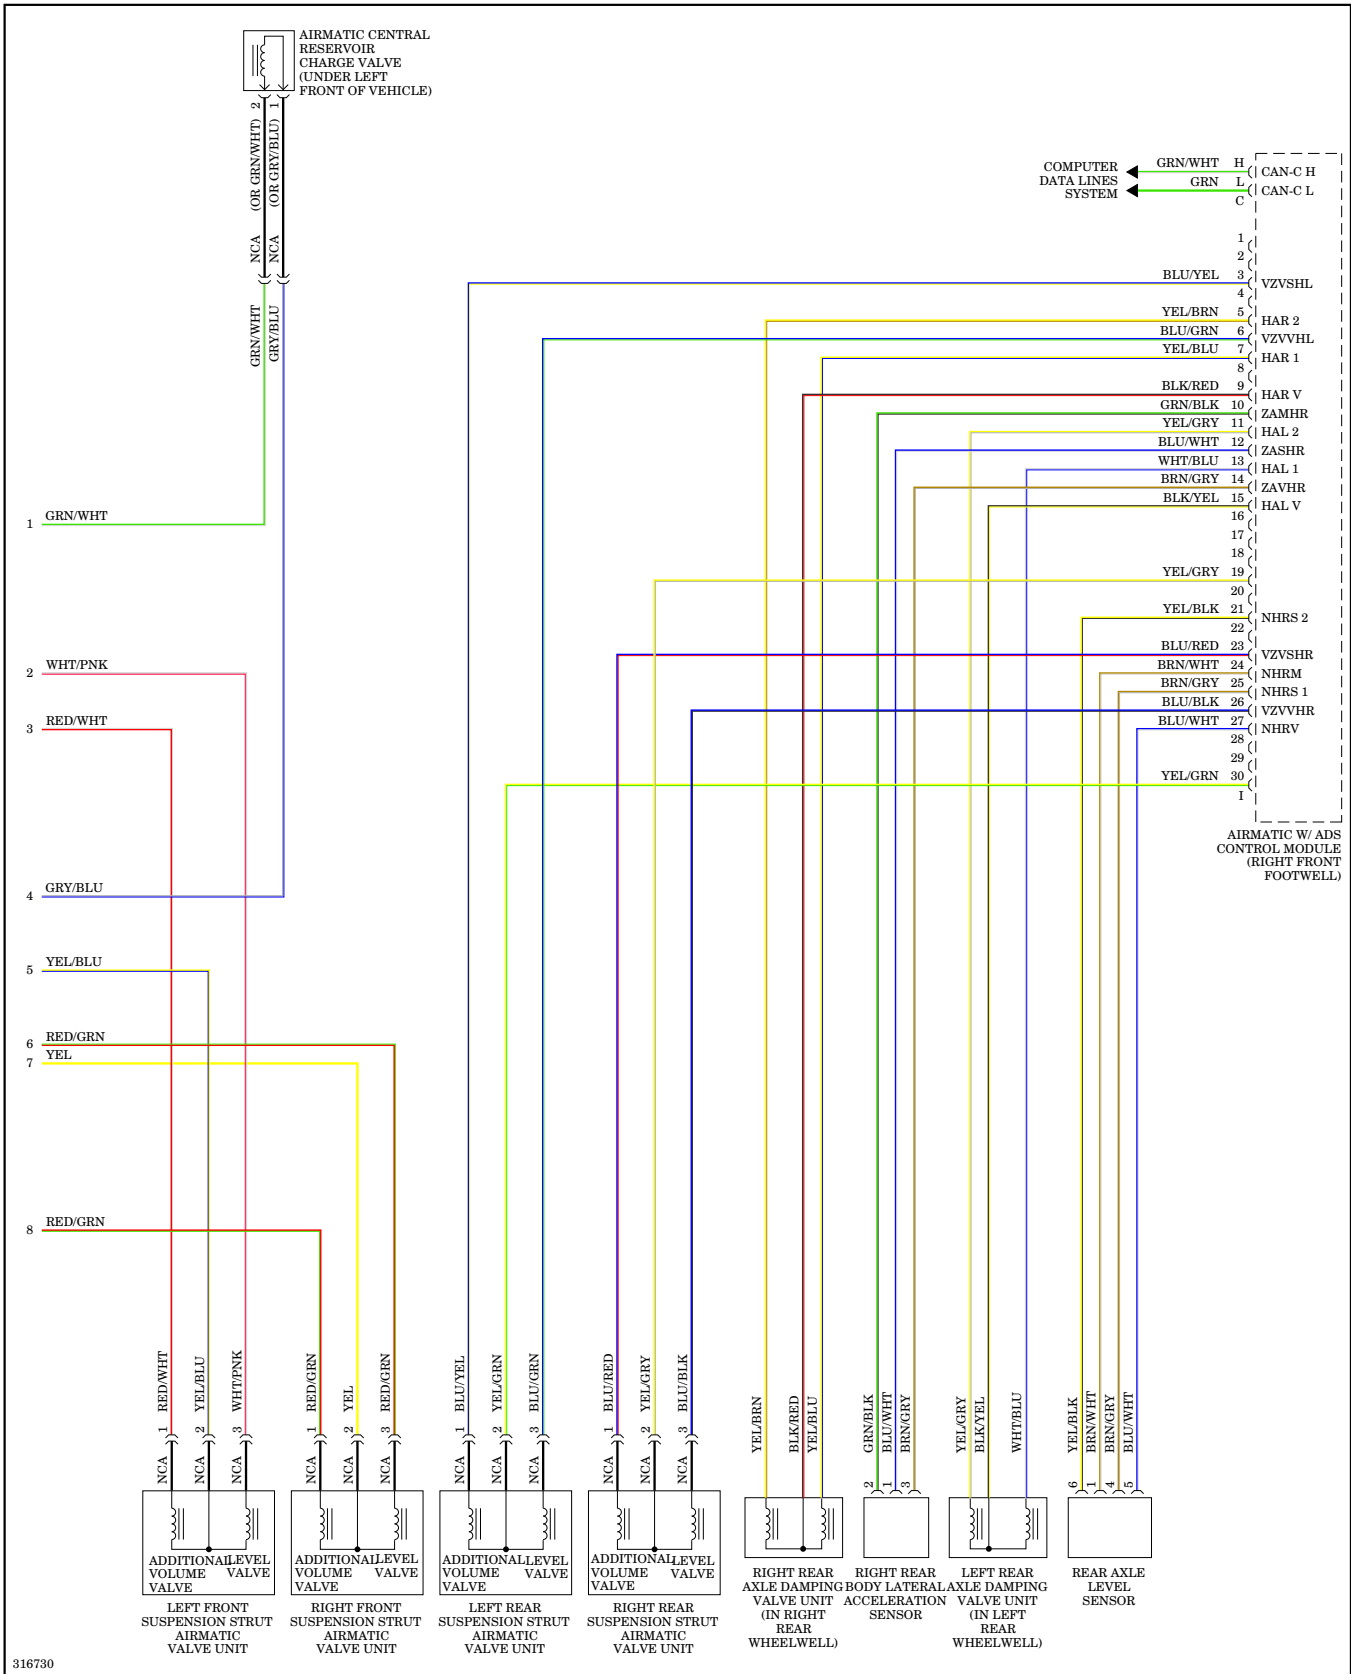

## ELECTRONIC POWER STEERING

Electronic Power Steering Wiring Diagram for Mercedes-Benz CLS550 2009

**ELECTRONIC SUSPENSION**

Electronic Suspension Wiring Diagram (1 of 2) for Mercedes-Benz CLS550 2009

**Electronic Suspension Wiring Diagram (2 of 2) for Mercedes-Benz CLS550 2009**