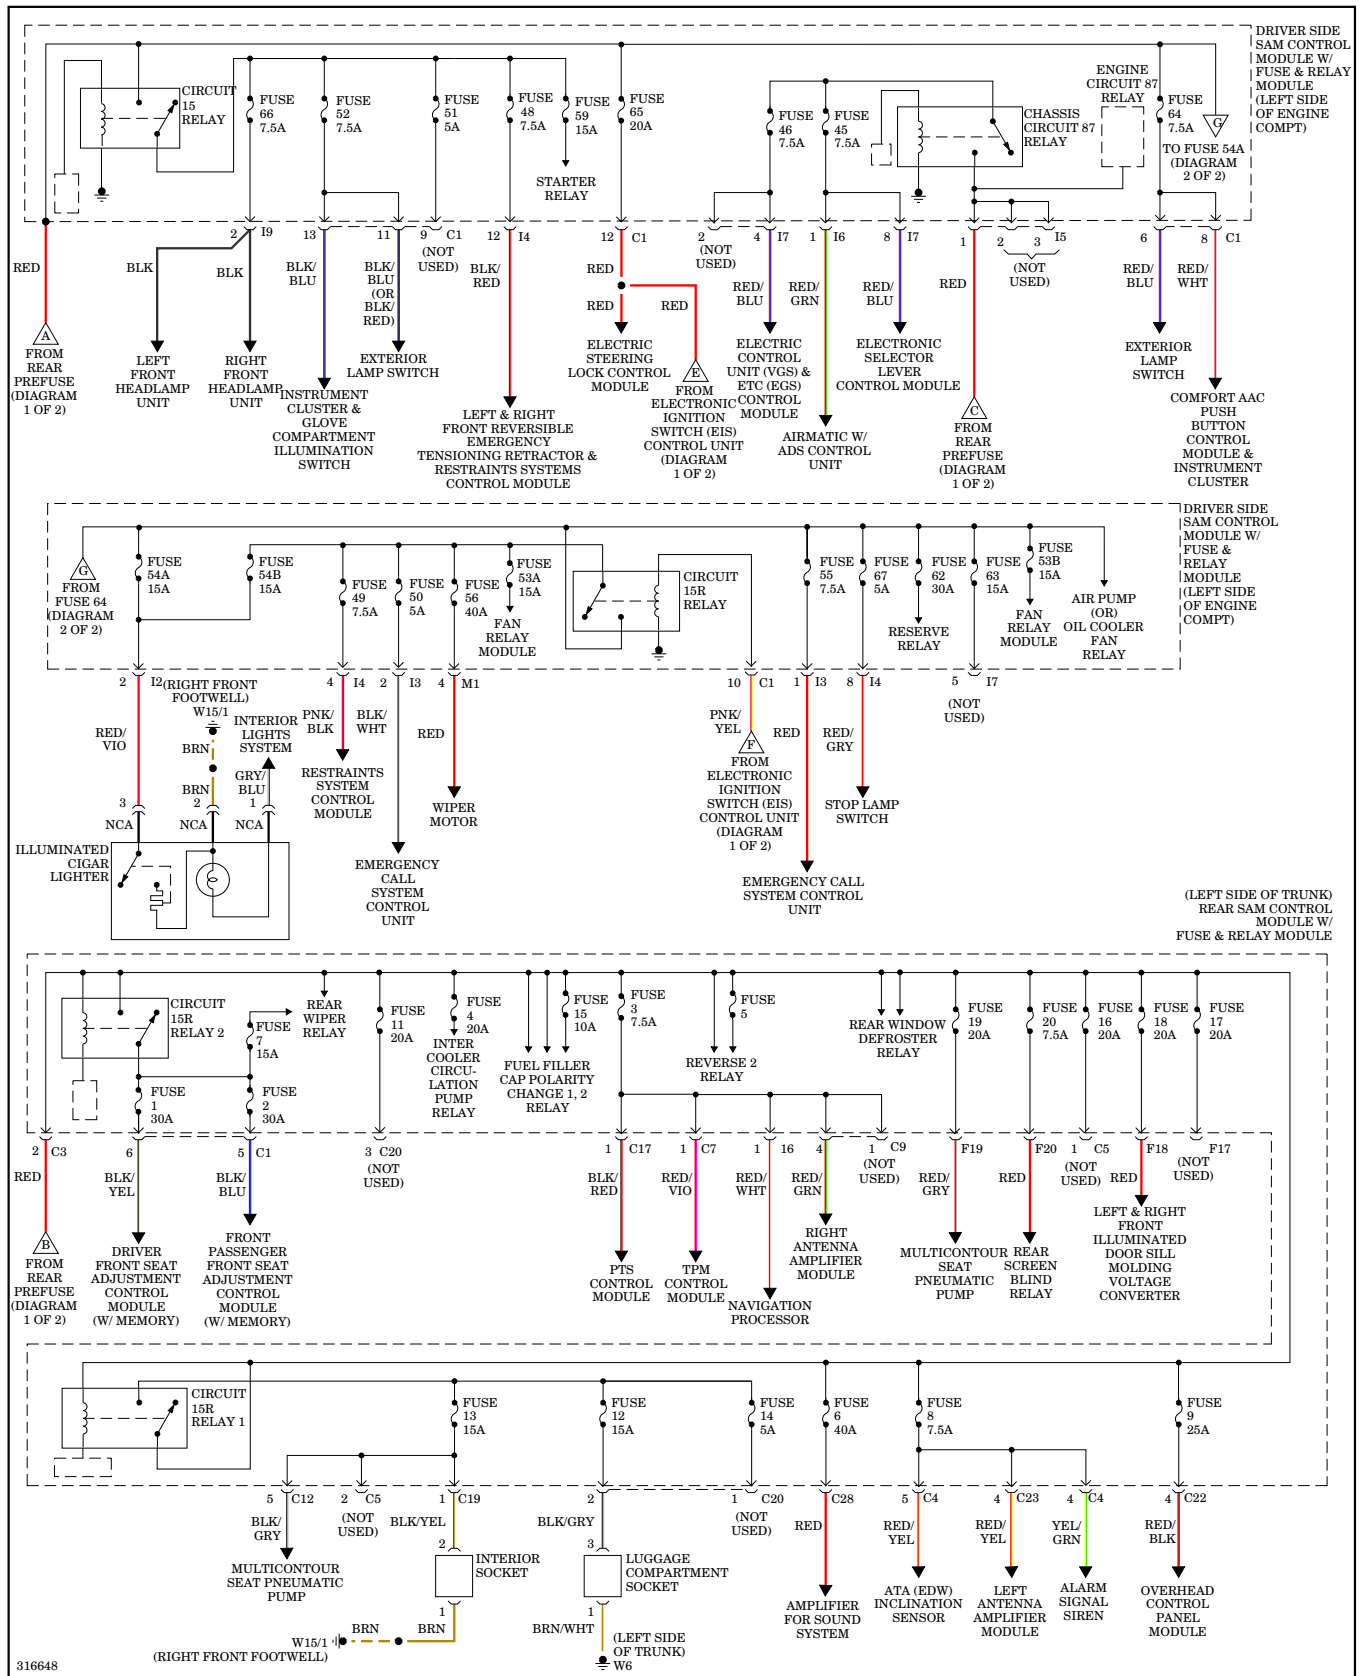

**Tele Aid Wiring Diagram (1 of 2) for Mercedes-Benz CLS550 2009**

Tele Aid Wiring Diagram (2 of 2) for Mercedes-Benz CLS550 2009

**POWER DISTRIBUTION**

Power Distribution Wiring Diagram (1 of 2) for Mercedes-Benz CLS550 2009