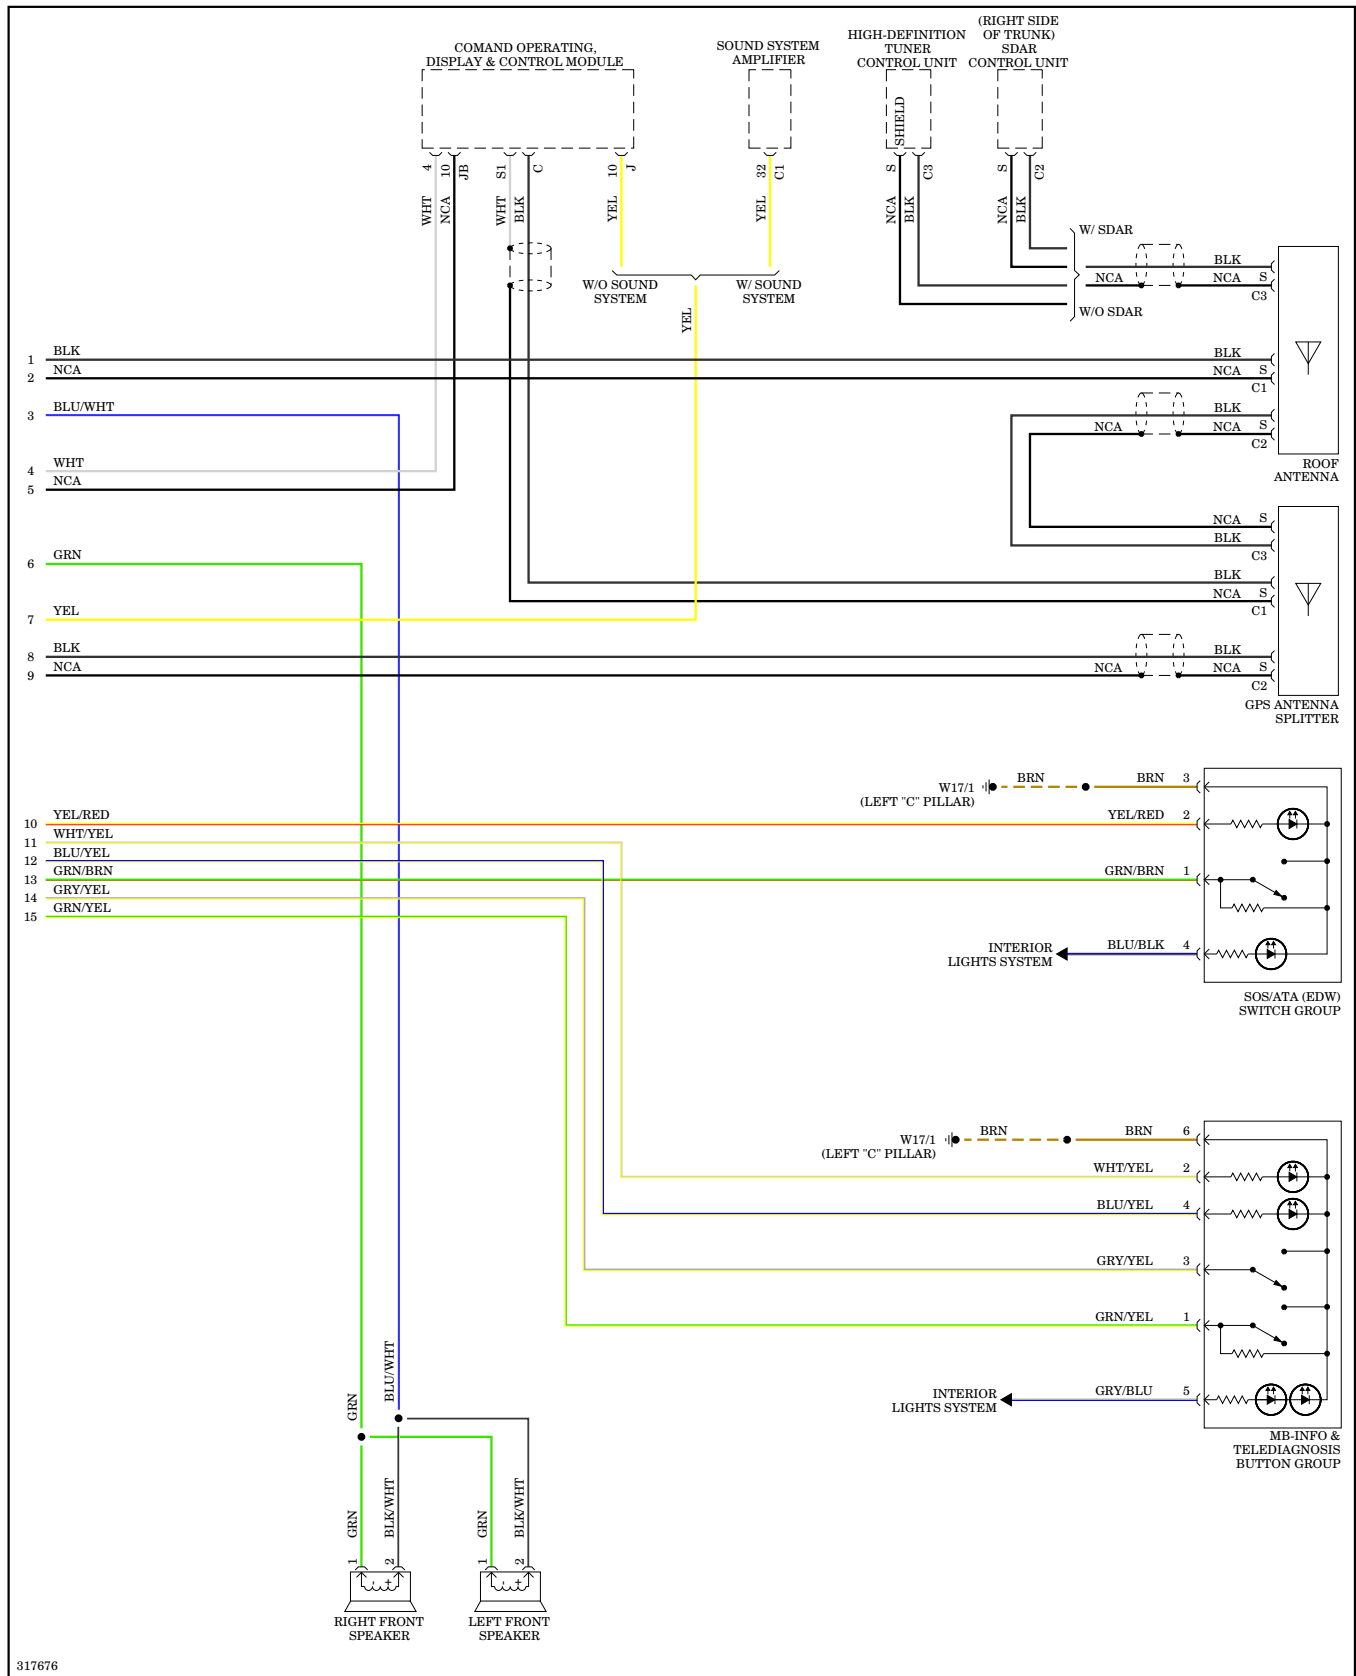

Tele Aid Wiring Diagram (2 of 2) for Mercedes-Benz CLS550 2009

POWER DISTRIBUTION