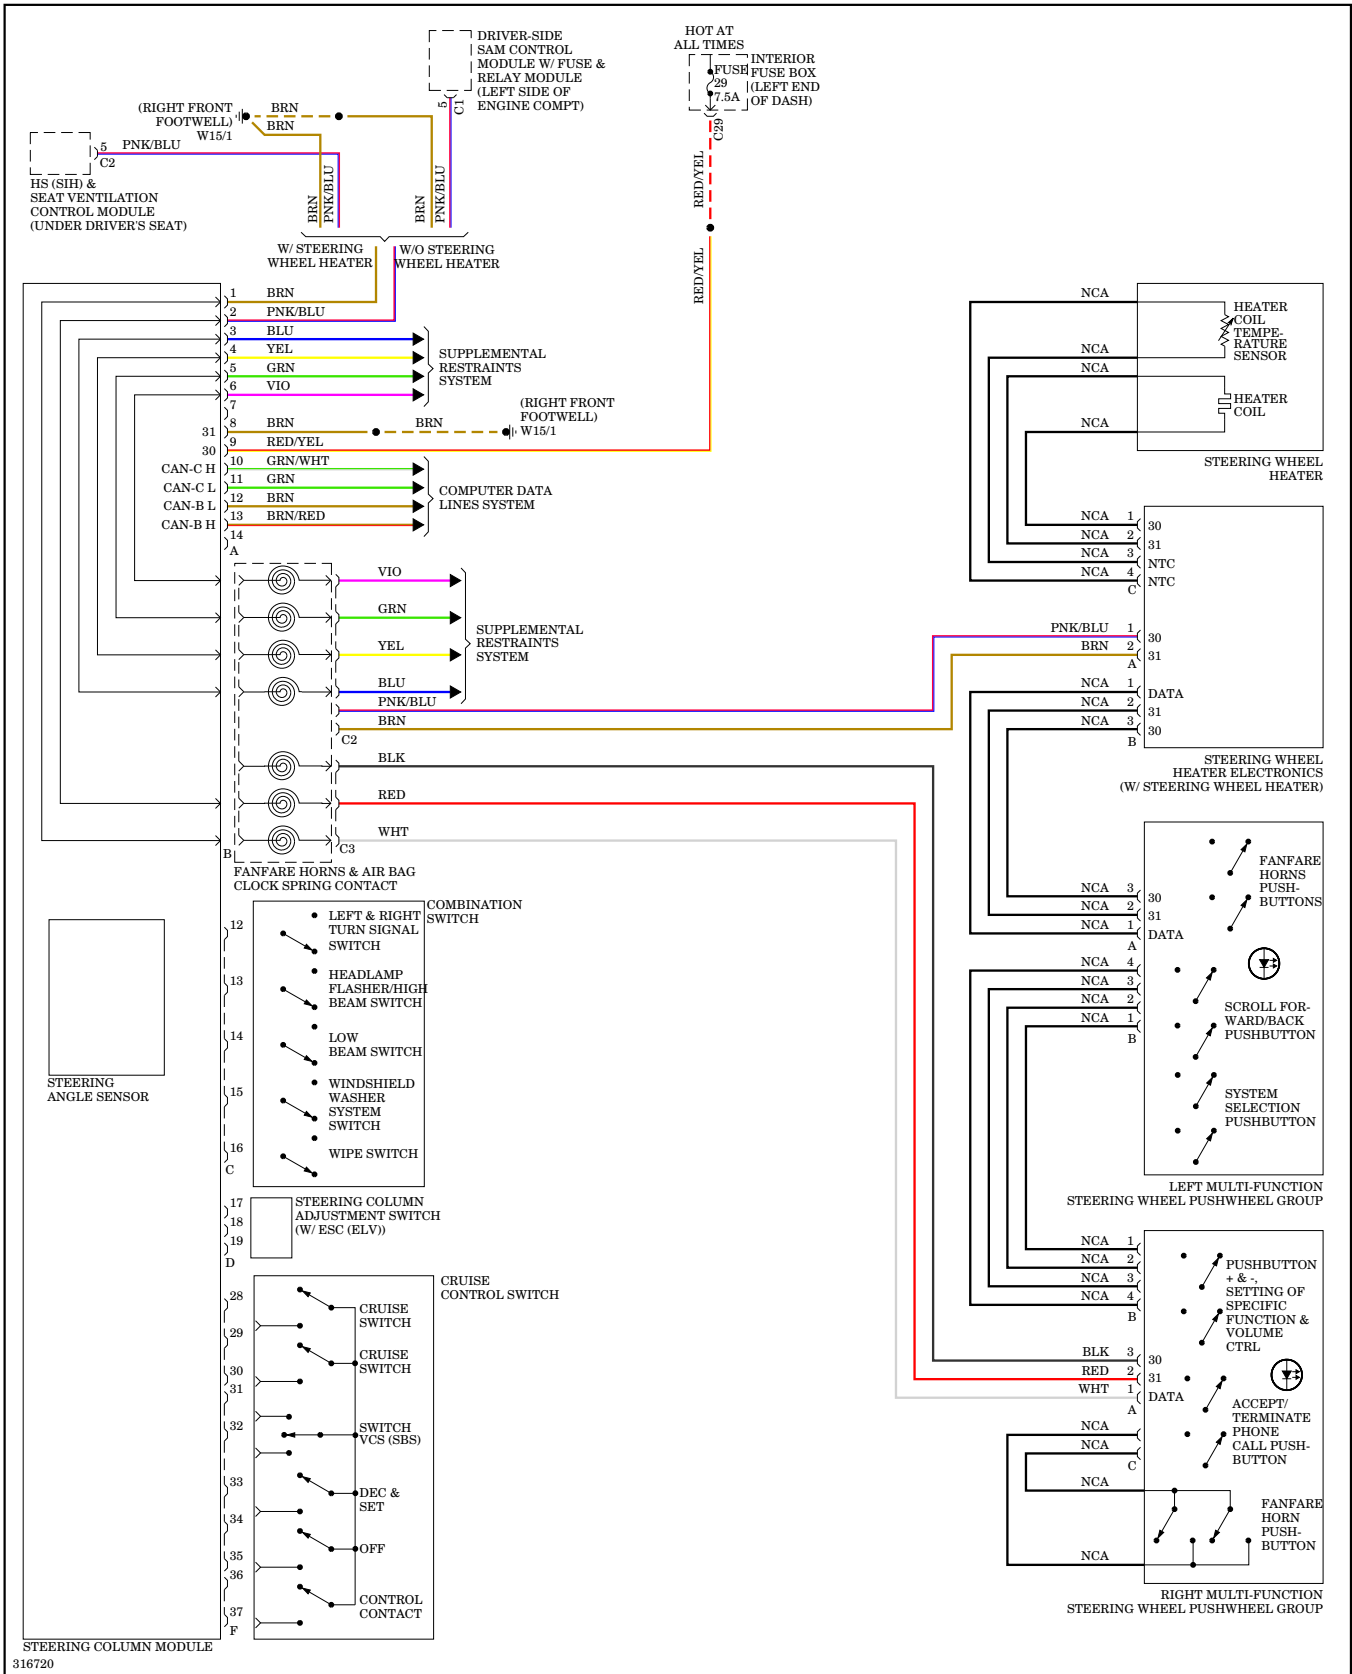

Electronic Power Steering Wiring Diagram for Mercedes-Benz CLS550 2009

ELECTRONIC SUSPENSION