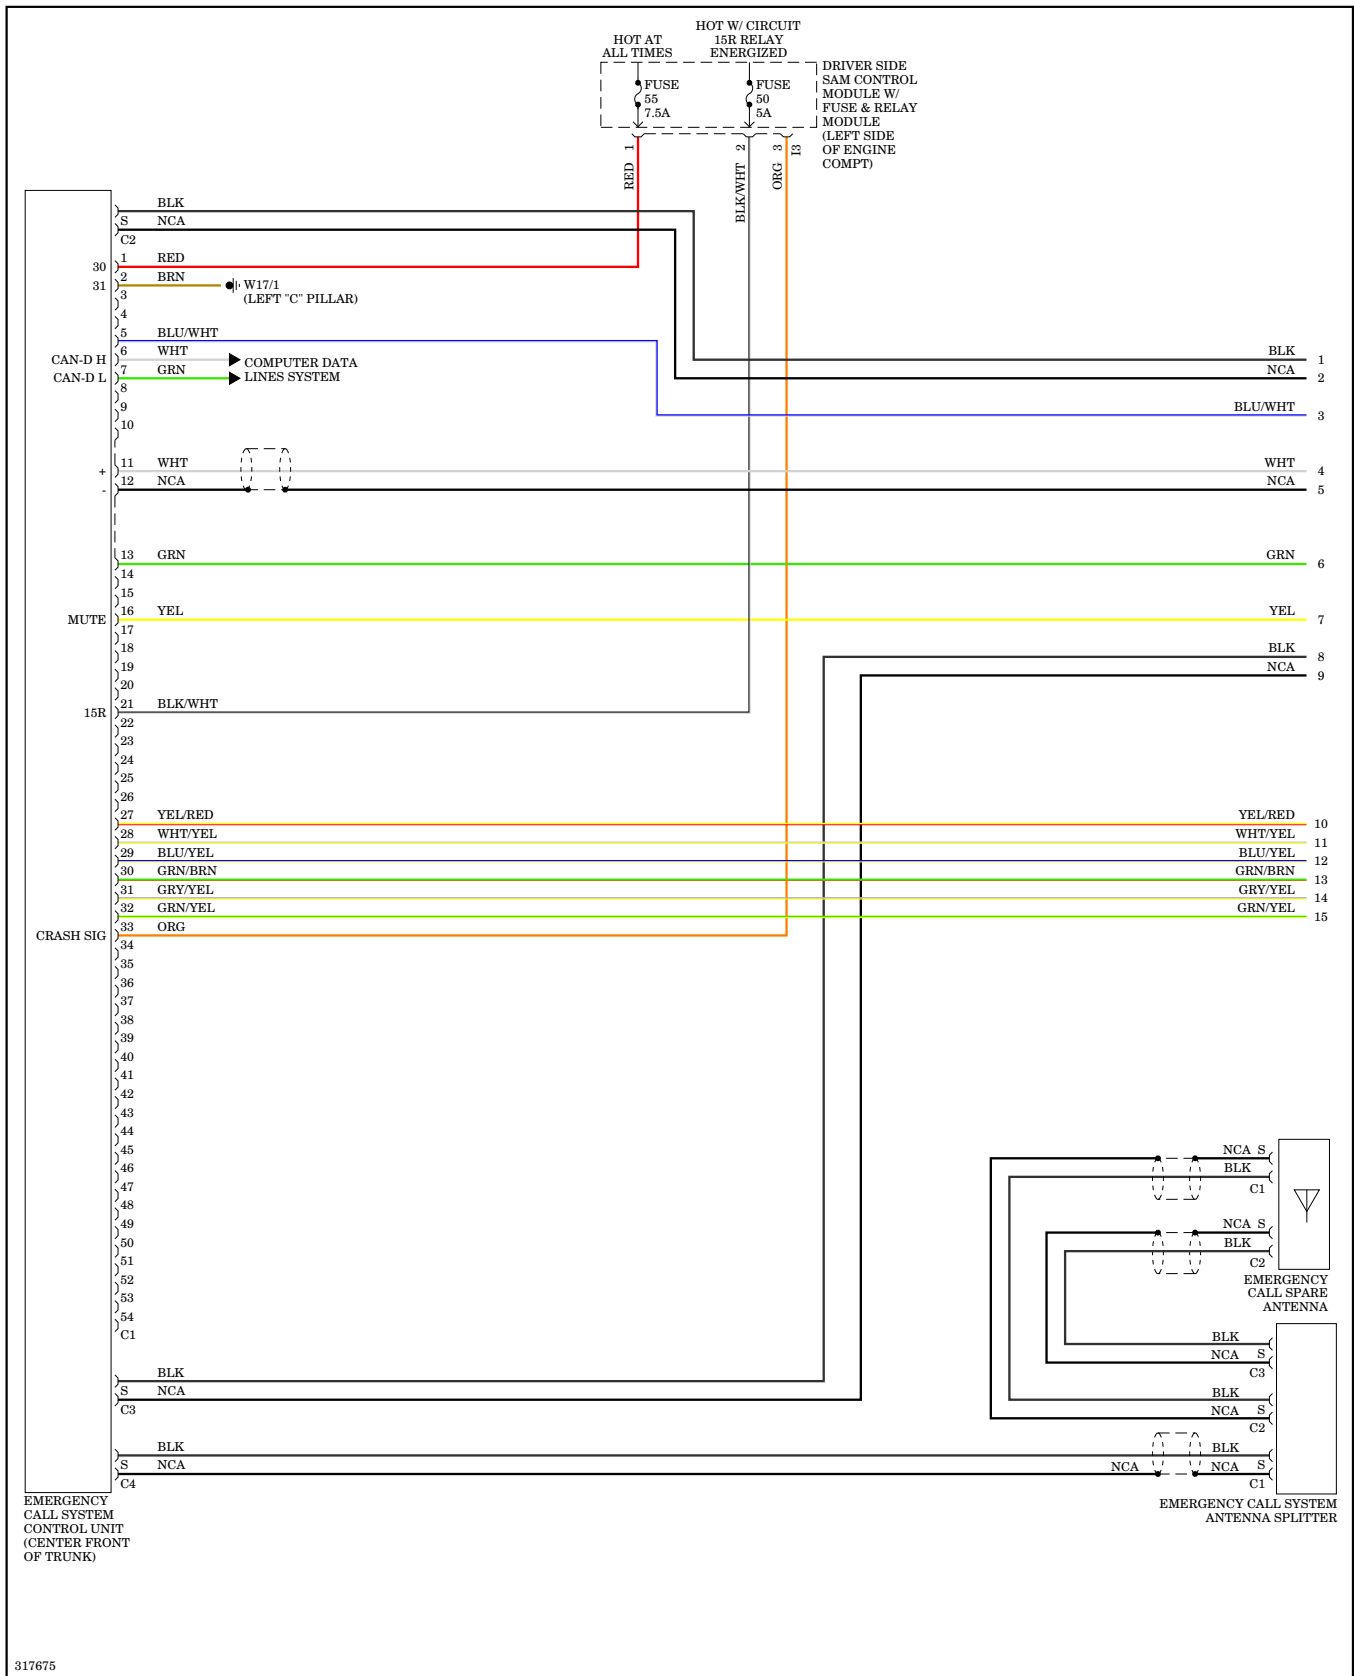

## NAVIGATION

317672

**COMAND Actuation Wiring Diagram (1 of 2) for Mercedes-Benz CLS550 2009**

COMAND Actuation Wiring Diagram (2 of 2) for Mercedes-Benz CLS550 2009

**Parktronic Wiring Diagram for Mercedes-Benz CLS550 2009**