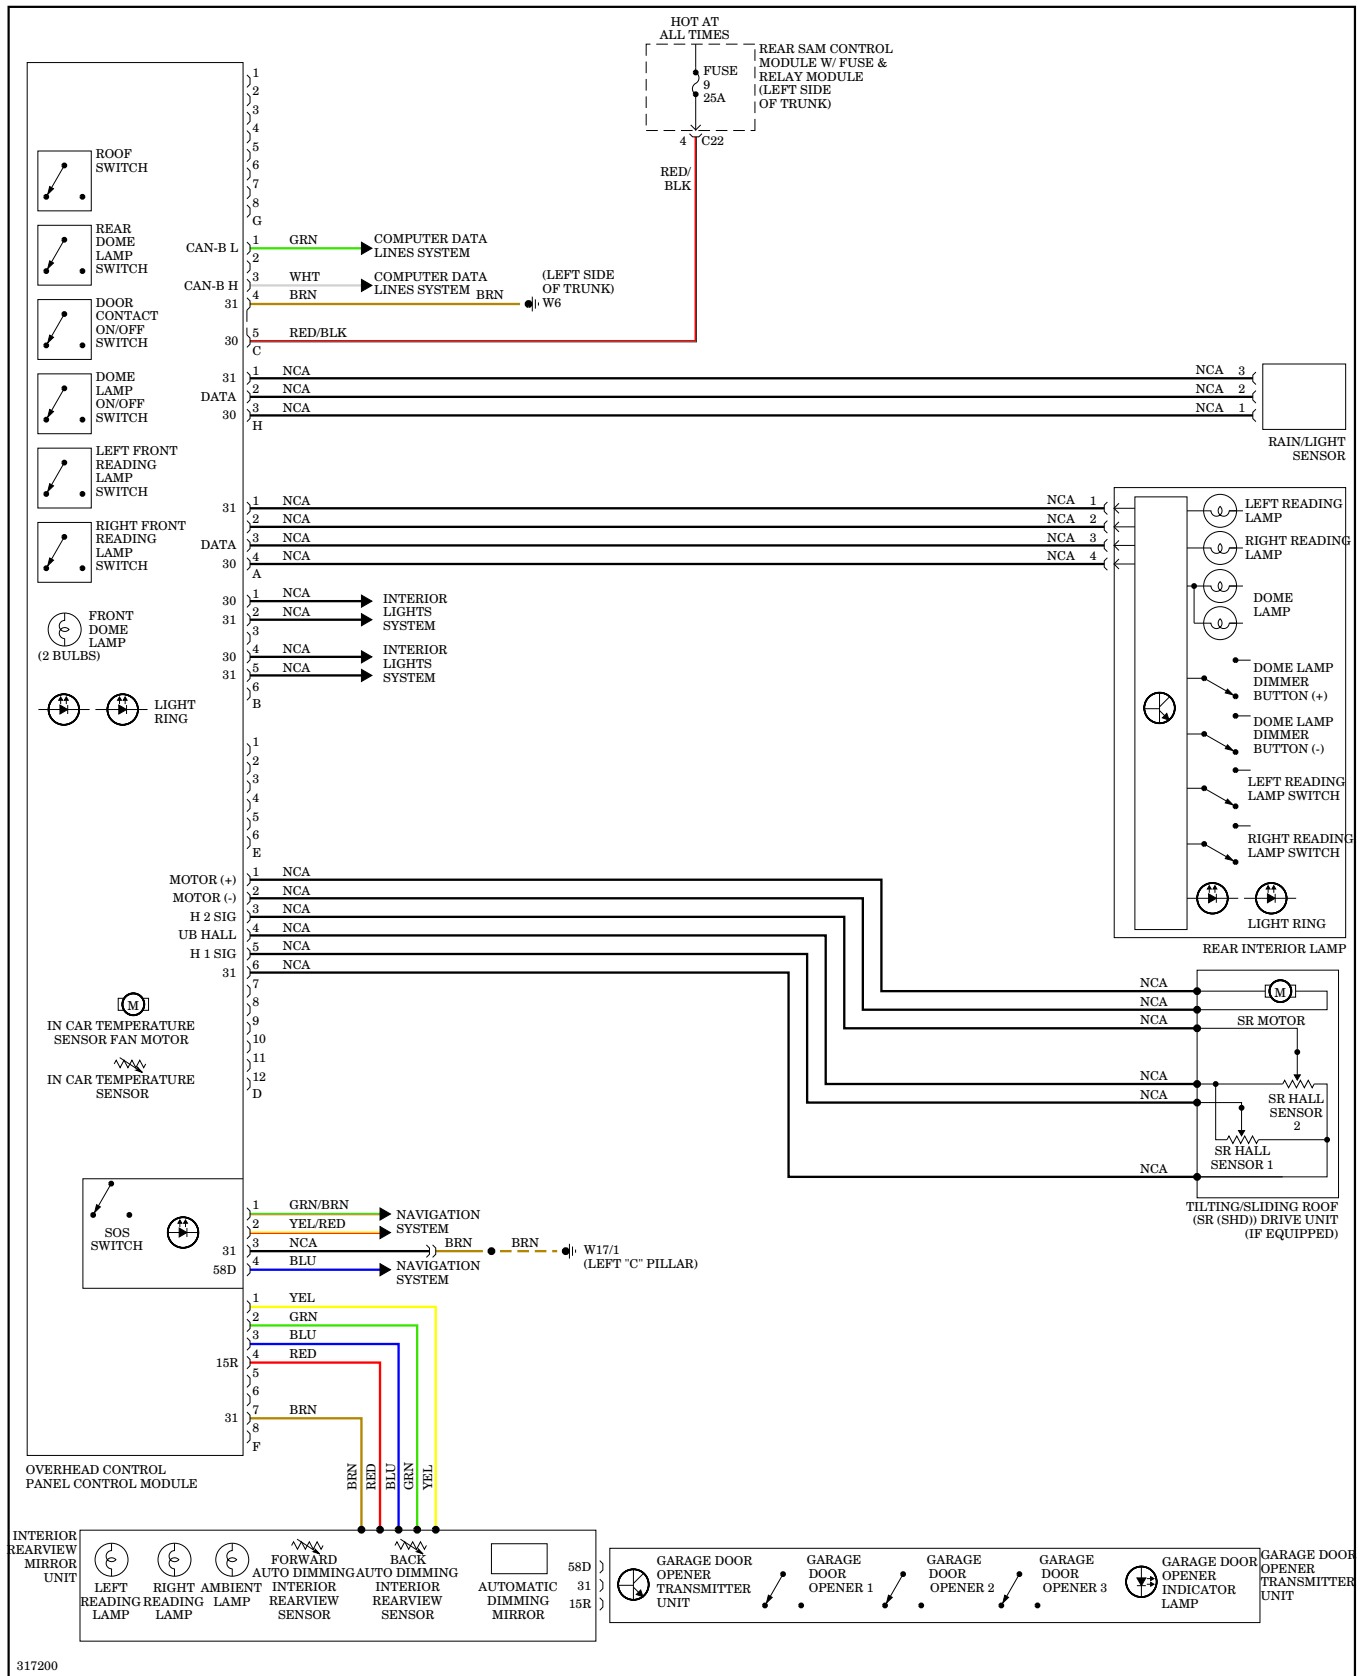

Instrument Cluster Wiring Diagram for Mercedes-Benz CLS550 2009

317200

Overhead Console Wiring Diagram for Mercedes-Benz CLS550 2009

INTERIOR LIGHTS