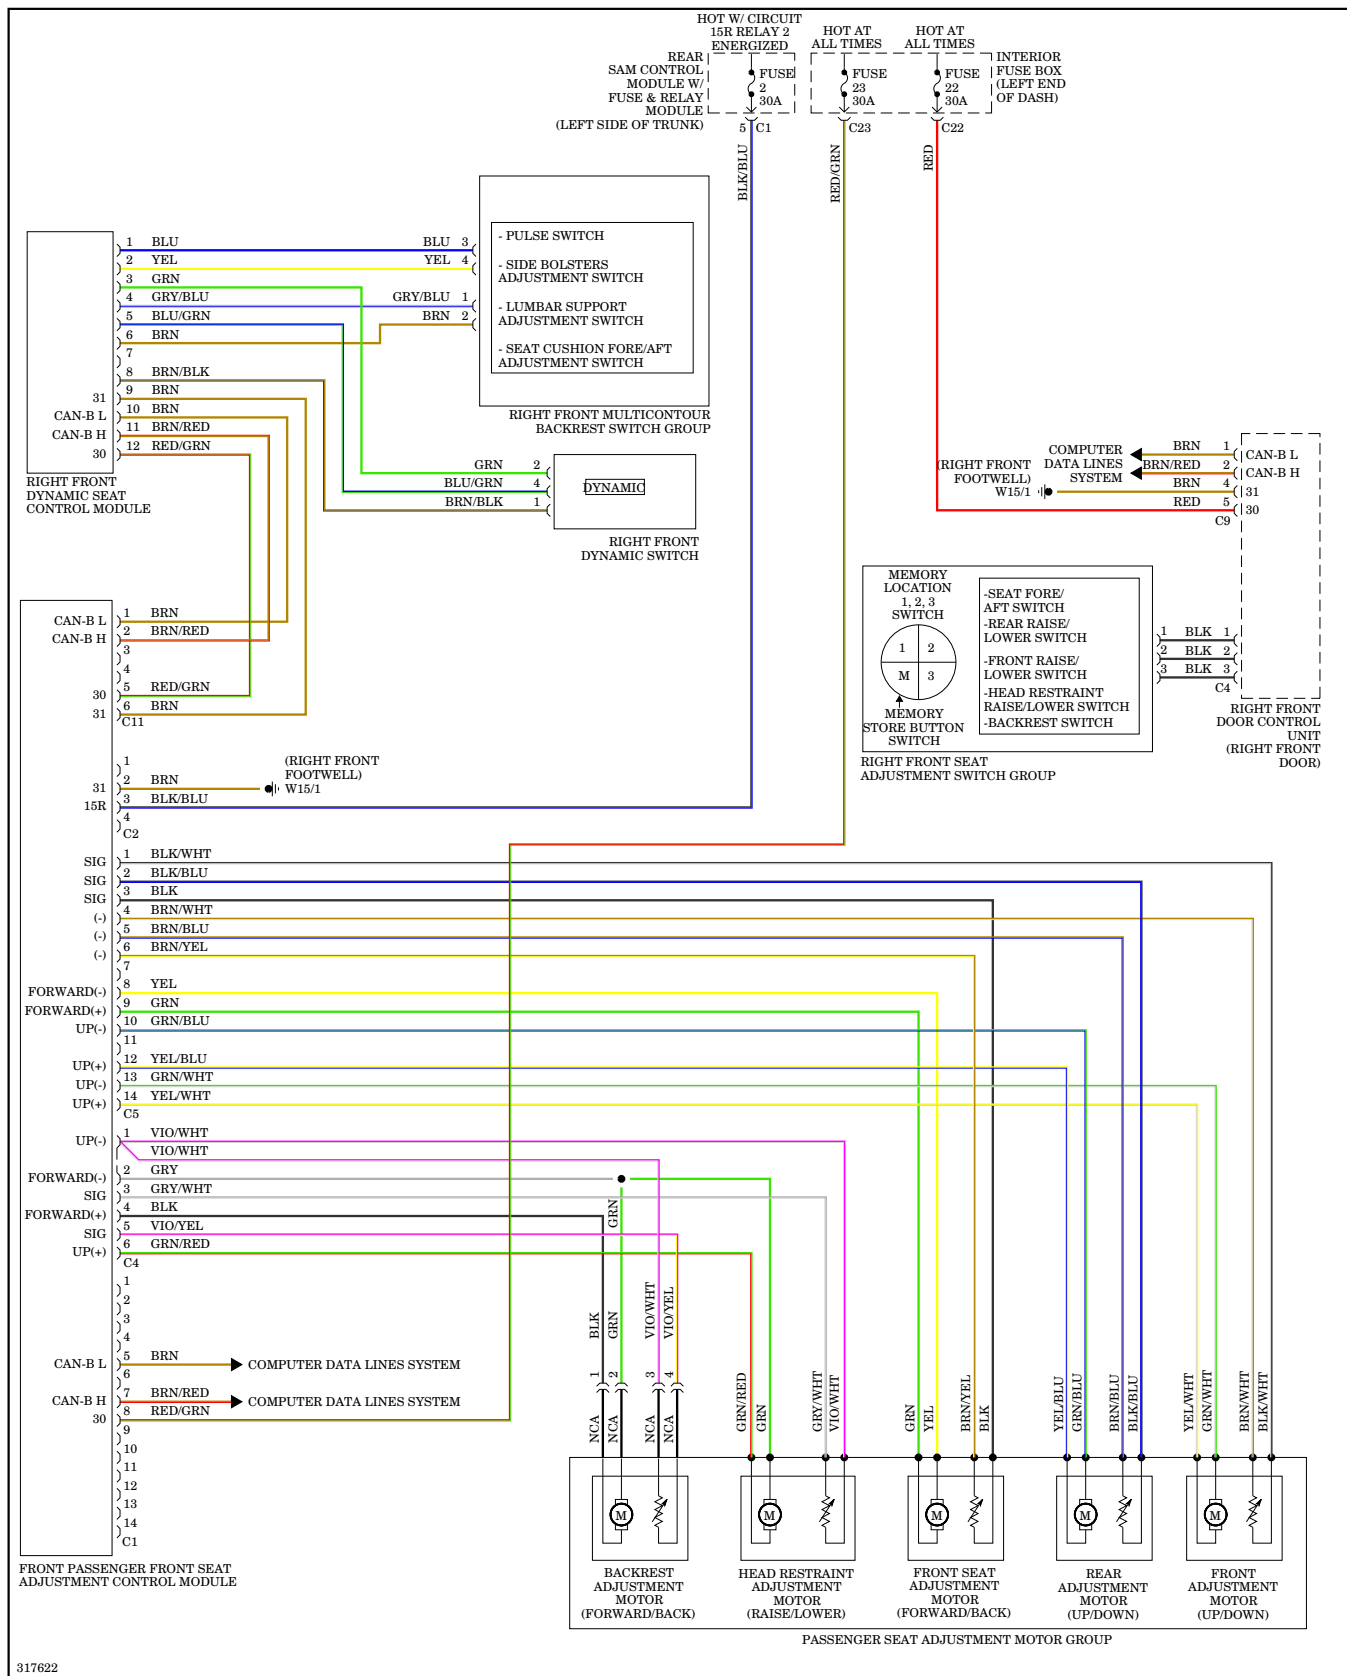

317535

**Driver's Memory Seat Wiring Diagram for Mercedes-Benz CLS550 2009**

Memory Mirrors Wiring Diagram for Mercedes-Benz CLS550 2009

Passenger's Memory Seat Wiring Diagram for Mercedes-Benz CLS550 2009