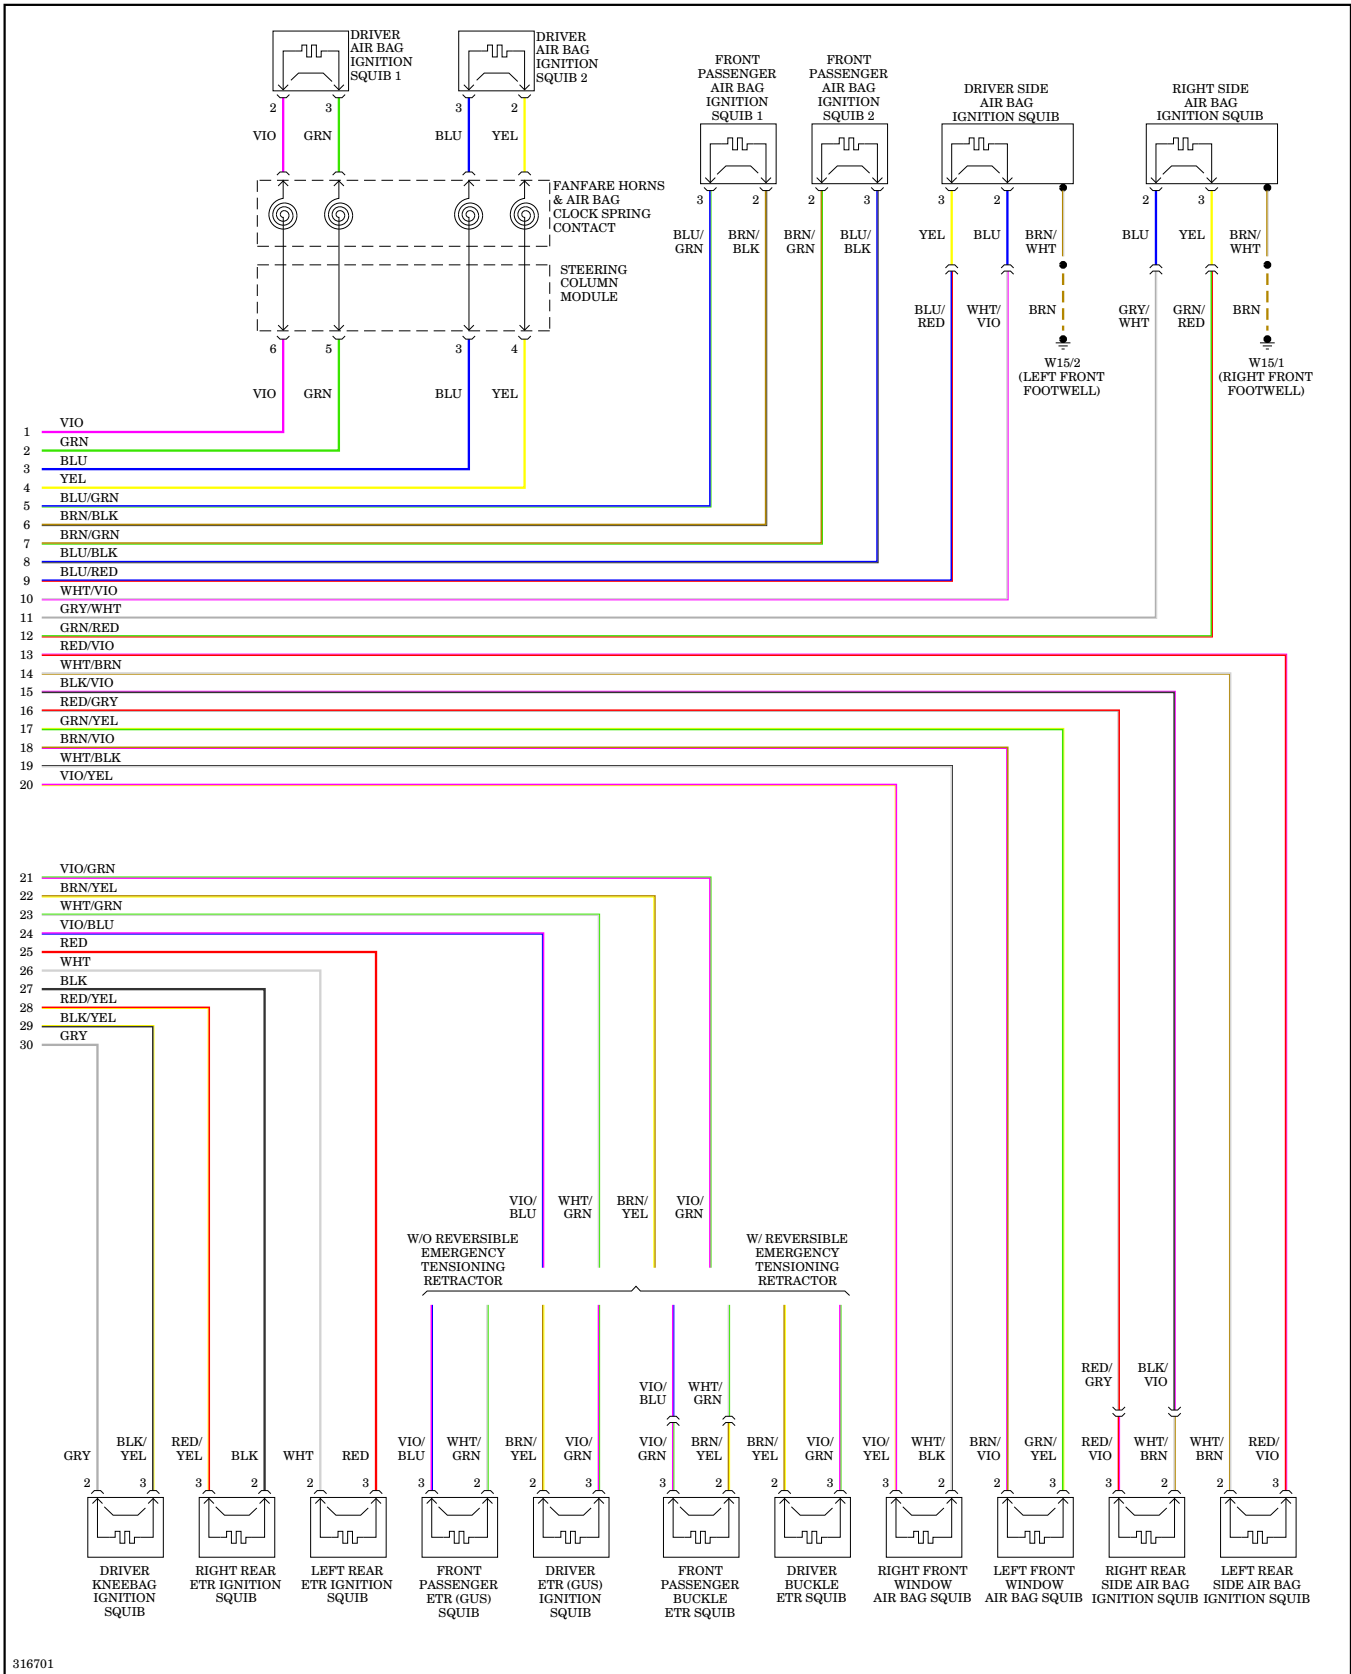

**SUPPLEMENTAL RESTRAINTS**

**Emergency Seat Belt Tensioners Wiring Diagram for Mercedes-Benz CLS550 2009**

**NECK-PRO Head Restraints Wiring Diagram for Mercedes-Benz CLS550 2009**

316700

Supplemental Restraint Wiring Diagram (1 of 2) for Mercedes-Benz CLS550 2009