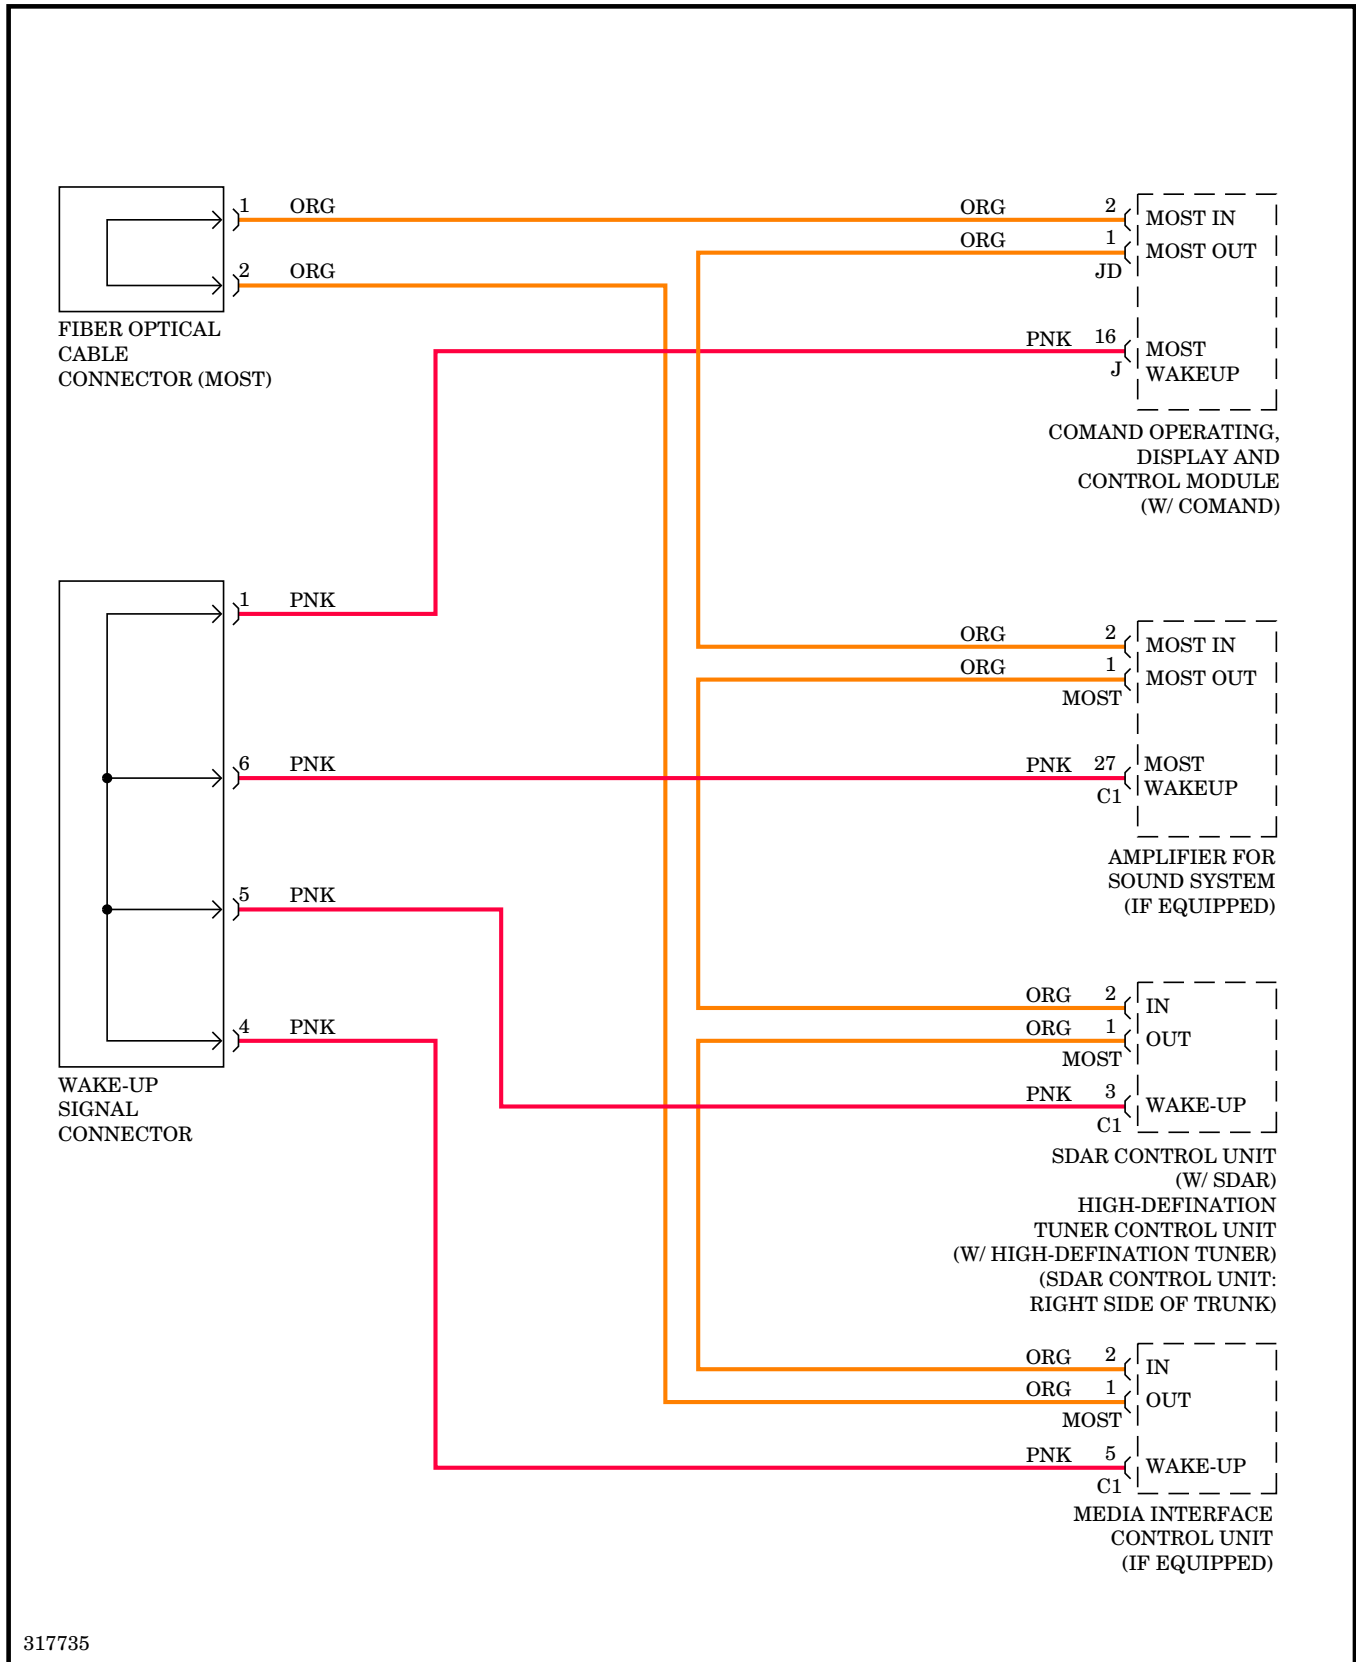

**RADIO**

**COMAND Actuation Wiring Diagram (2 of 2) for Mercedes-Benz CLS550 2009**

High Definition Tuner Wiring Diagram for Mercedes-Benz CLS550 2009

**MOST Data Bus Wiring Diagram for Mercedes-Benz CLS550 2009**