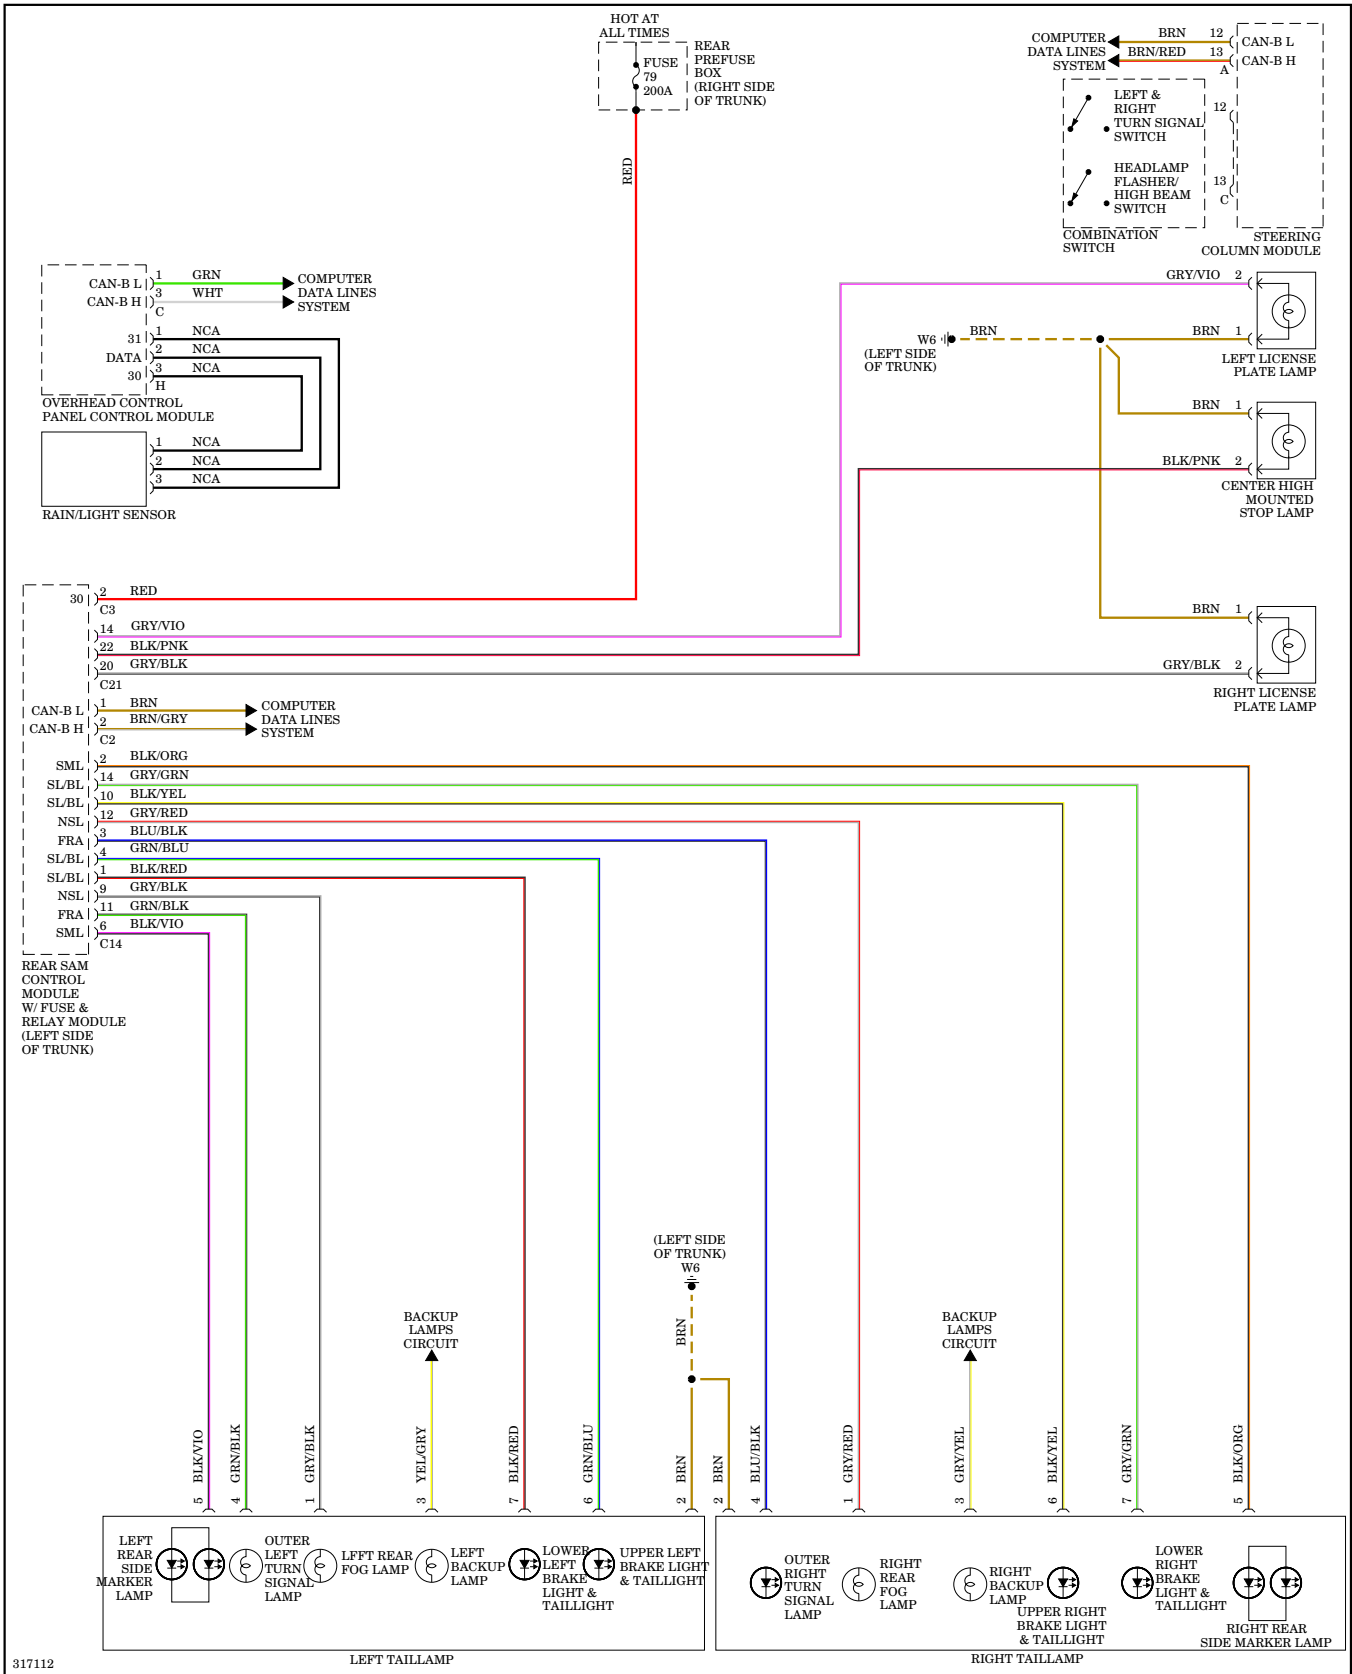

## EXTERIOR LIGHTS

**Backup Lamps Wiring Diagram for Mercedes-Benz CLS550 2009**

**Front Exterior Lamps Wiring Diagram for Mercedes-Benz CLS550 2009**

Rear Exterior Lamps Wiring Diagram for Mercedes-Benz CLS550 2009