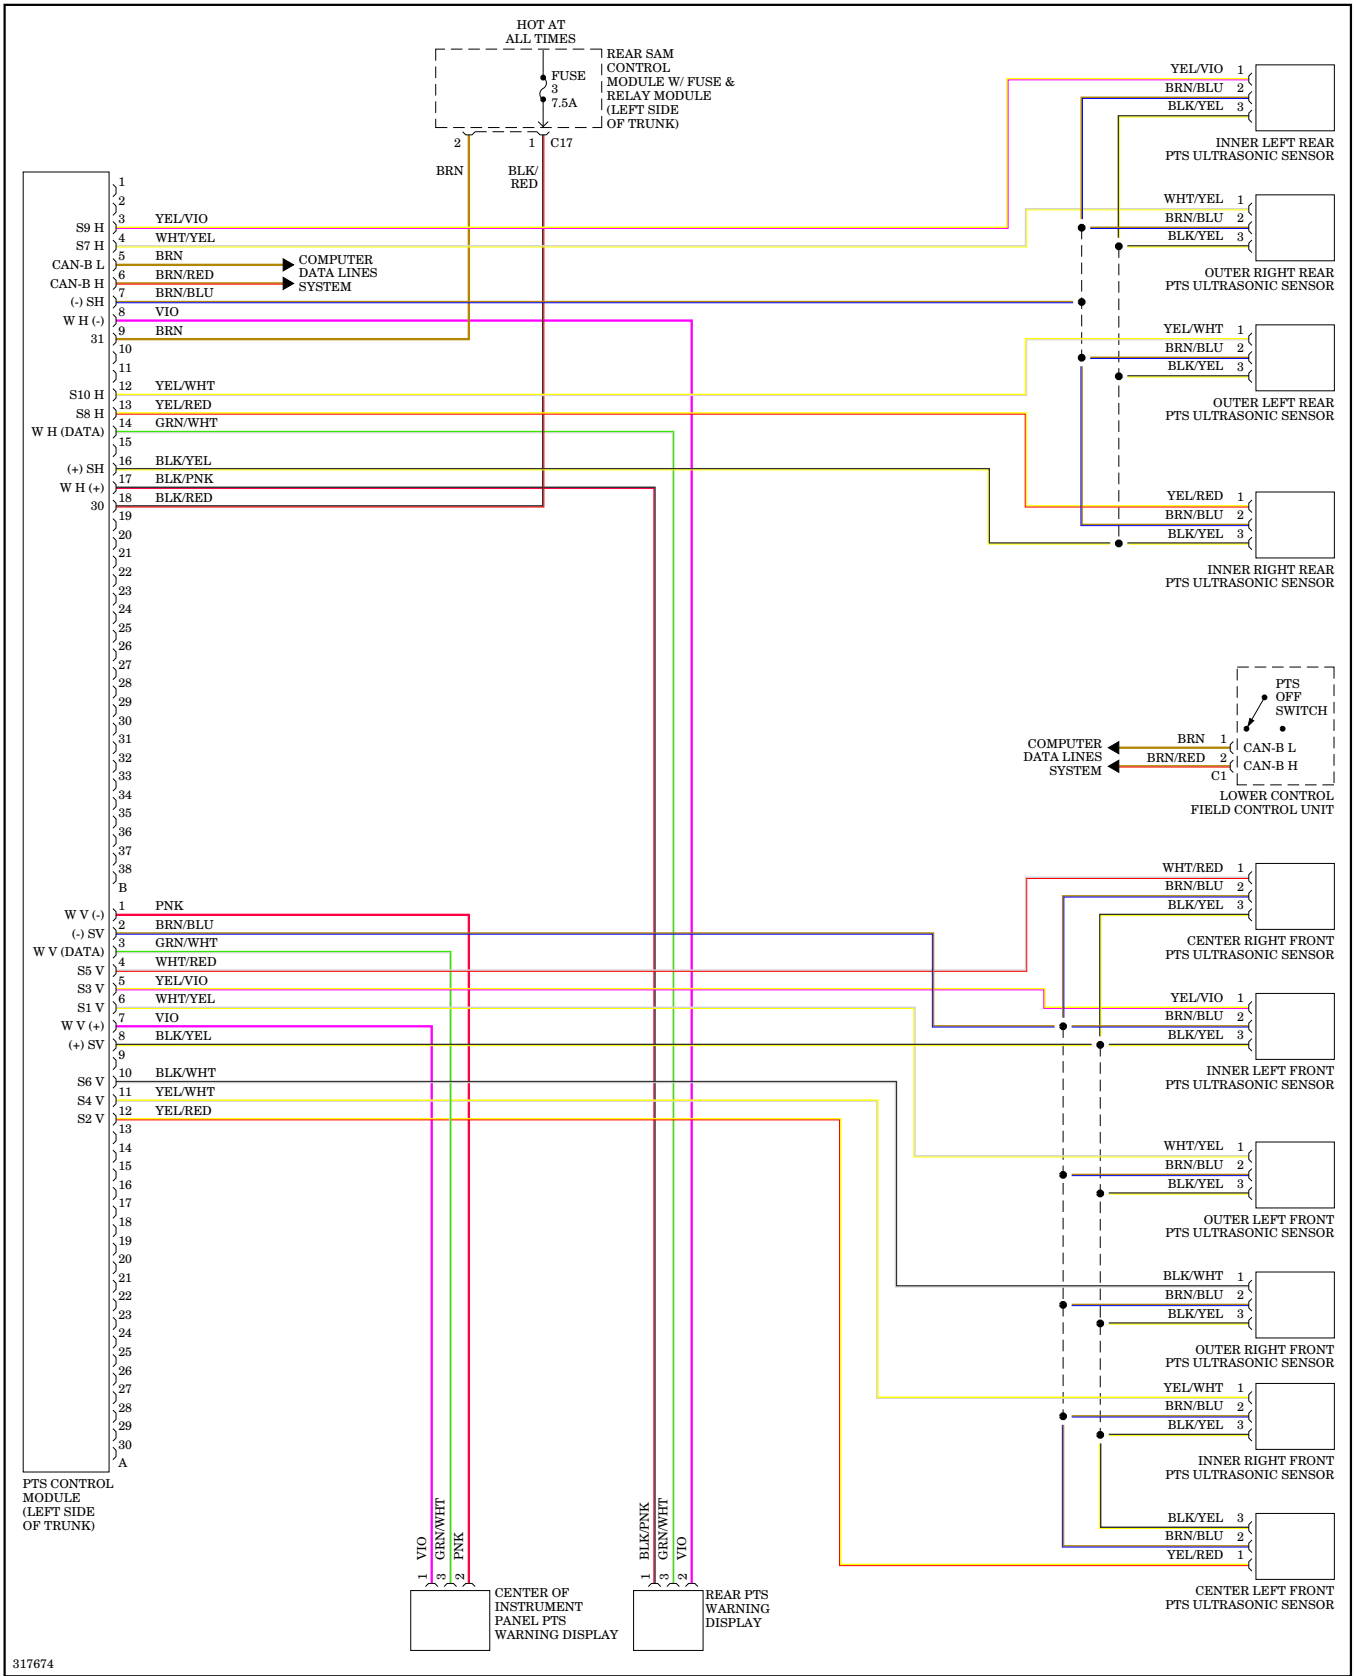

## NAVIGATION

317672

**COMAND Actuation Wiring Diagram (1 of 2) for Mercedes-Benz CLS550 2009**

COMAND Actuation Wiring Diagram (2 of 2) for Mercedes-Benz CLS550 2009

**Parktronic Wiring Diagram for Mercedes-Benz CLS550 2009**

**Tele Aid Wiring Diagram (1 of 2) for Mercedes-Benz CLS550 2009**

Tele Aid Wiring Diagram (2 of 2) for Mercedes-Benz CLS550 2009

**POWER DISTRIBUTION**

Power Distribution Wiring Diagram (1 of 2) for Mercedes-Benz CLS550 2009