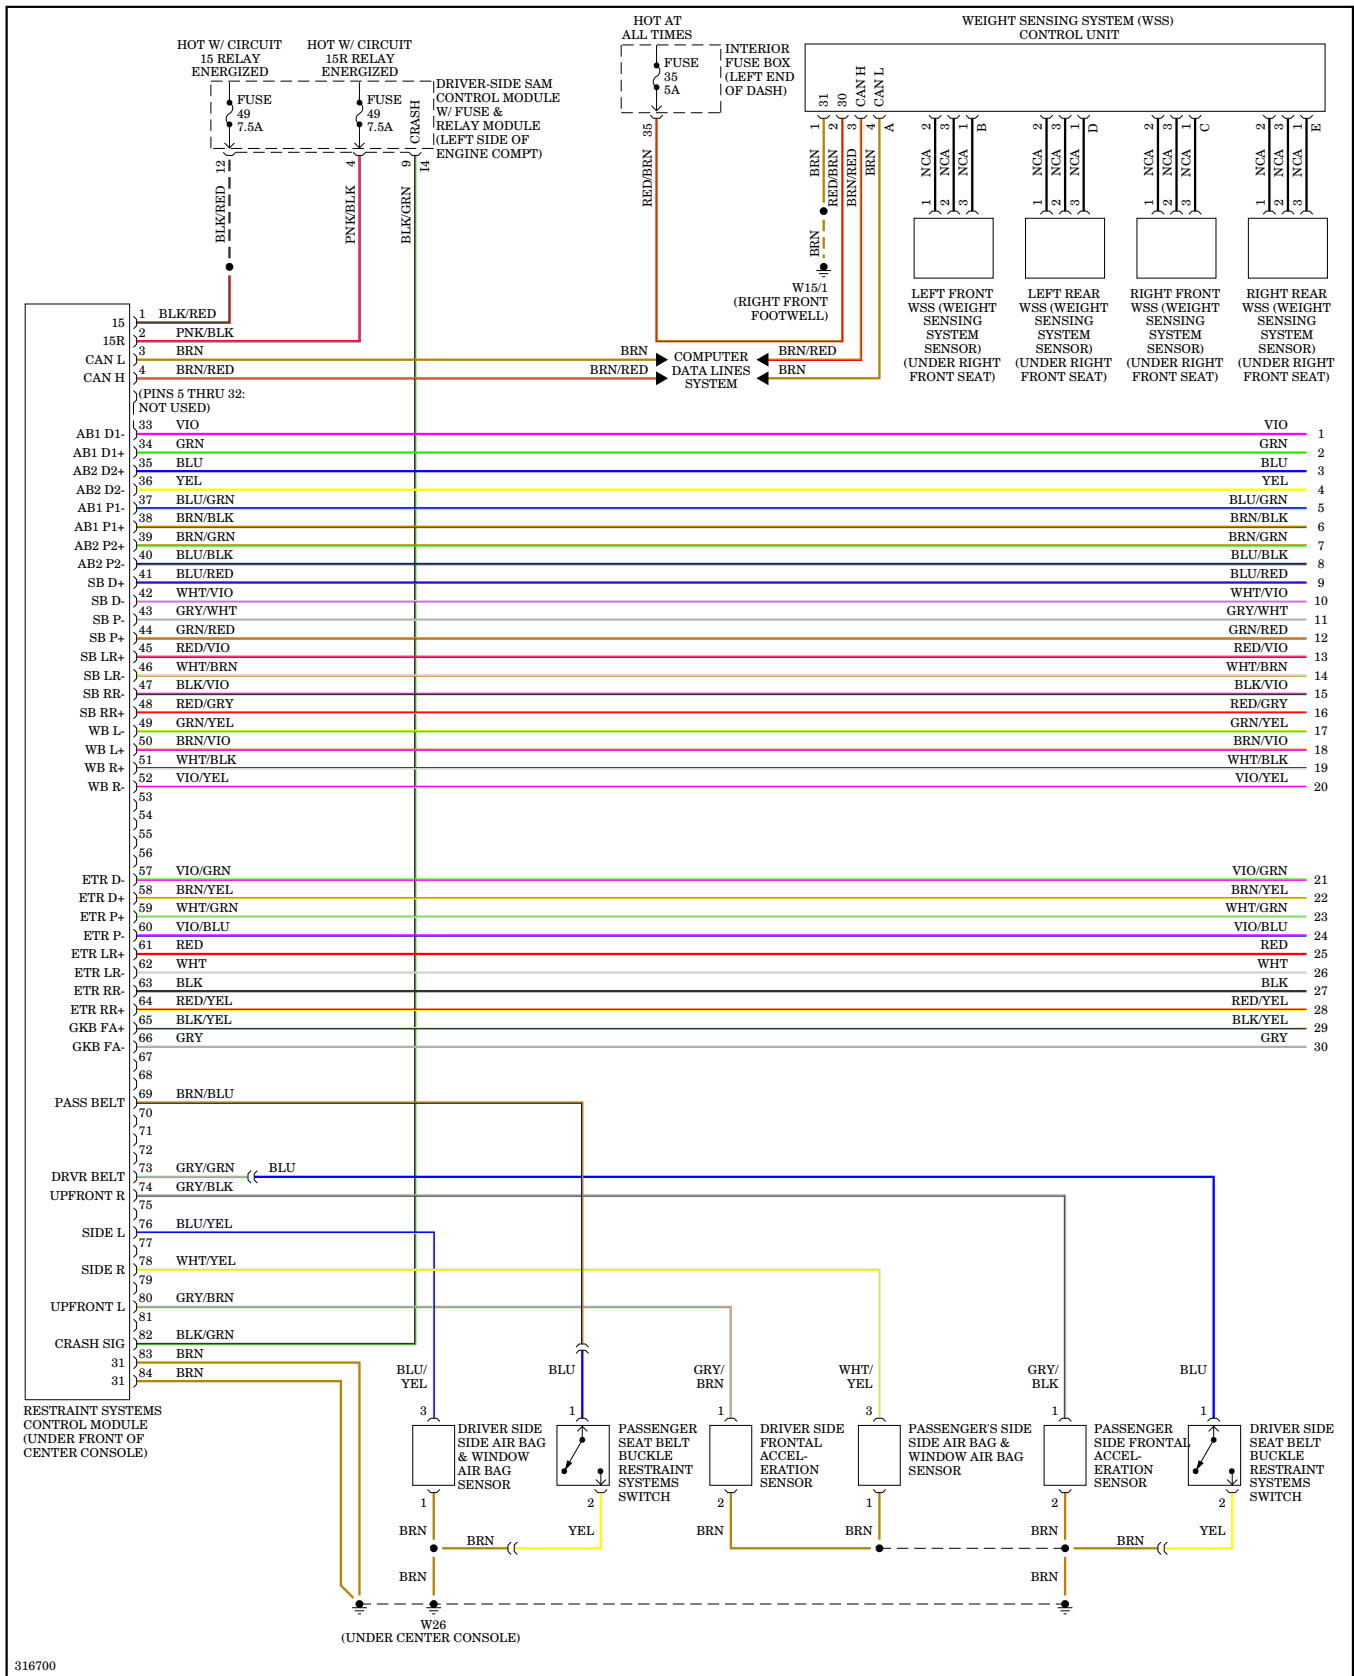

NECK-PRO Head Restraints Wiring Diagram for Mercedes-Benz CLS550 2009

316700