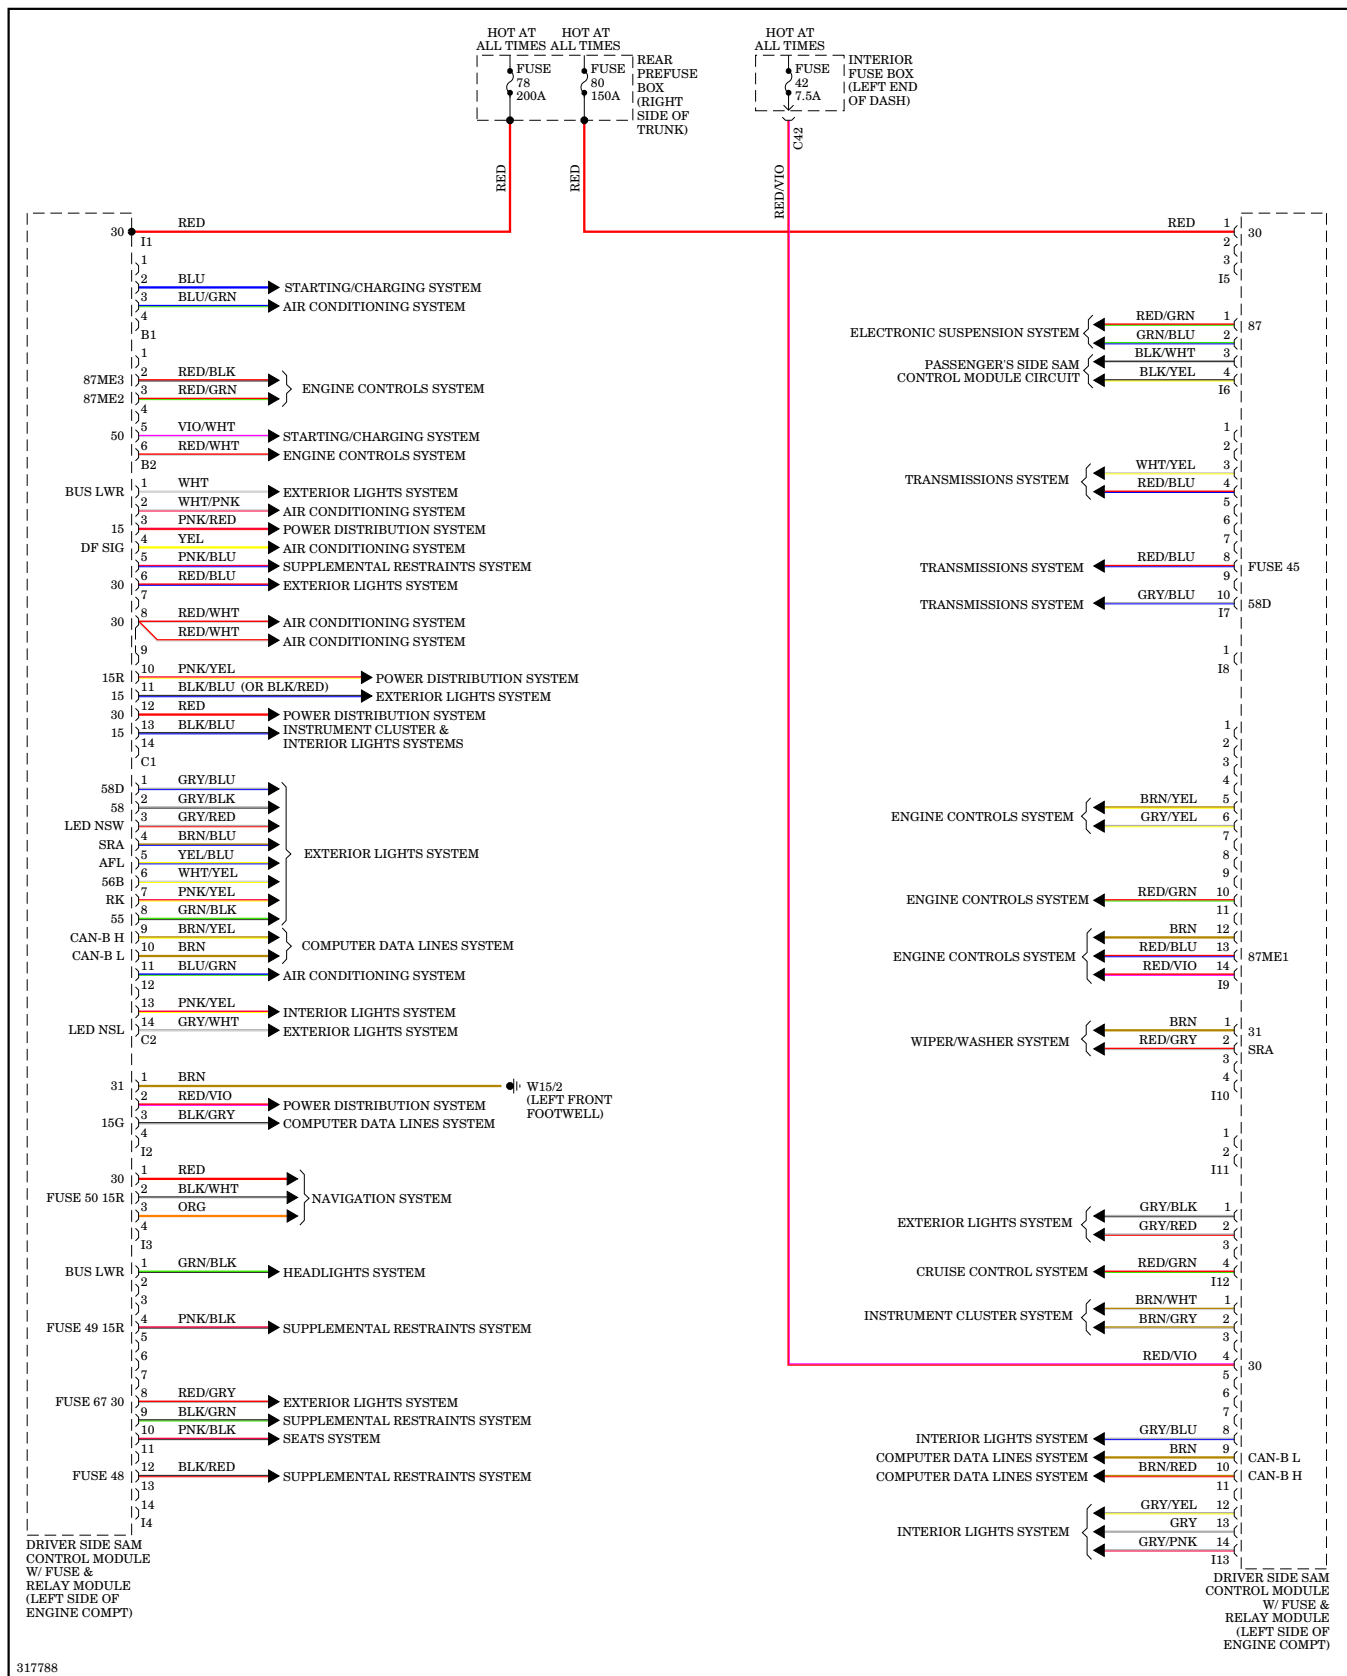

# AIR CONDITIONING

316580

Anti-lock Brakes Wiring Diagram (2 of 2) for Mercedes-Benz CLS550 2009

**ANTI-THEFT**

317283

**Anti-theft Wiring Diagram for Mercedes-Benz CLS550 2009**

**BODY CONTROL MODULES**

Driver's Side SAM Control Module Wiring Diagram (1 of 2) for Mercedes-Benz CLS550 2009