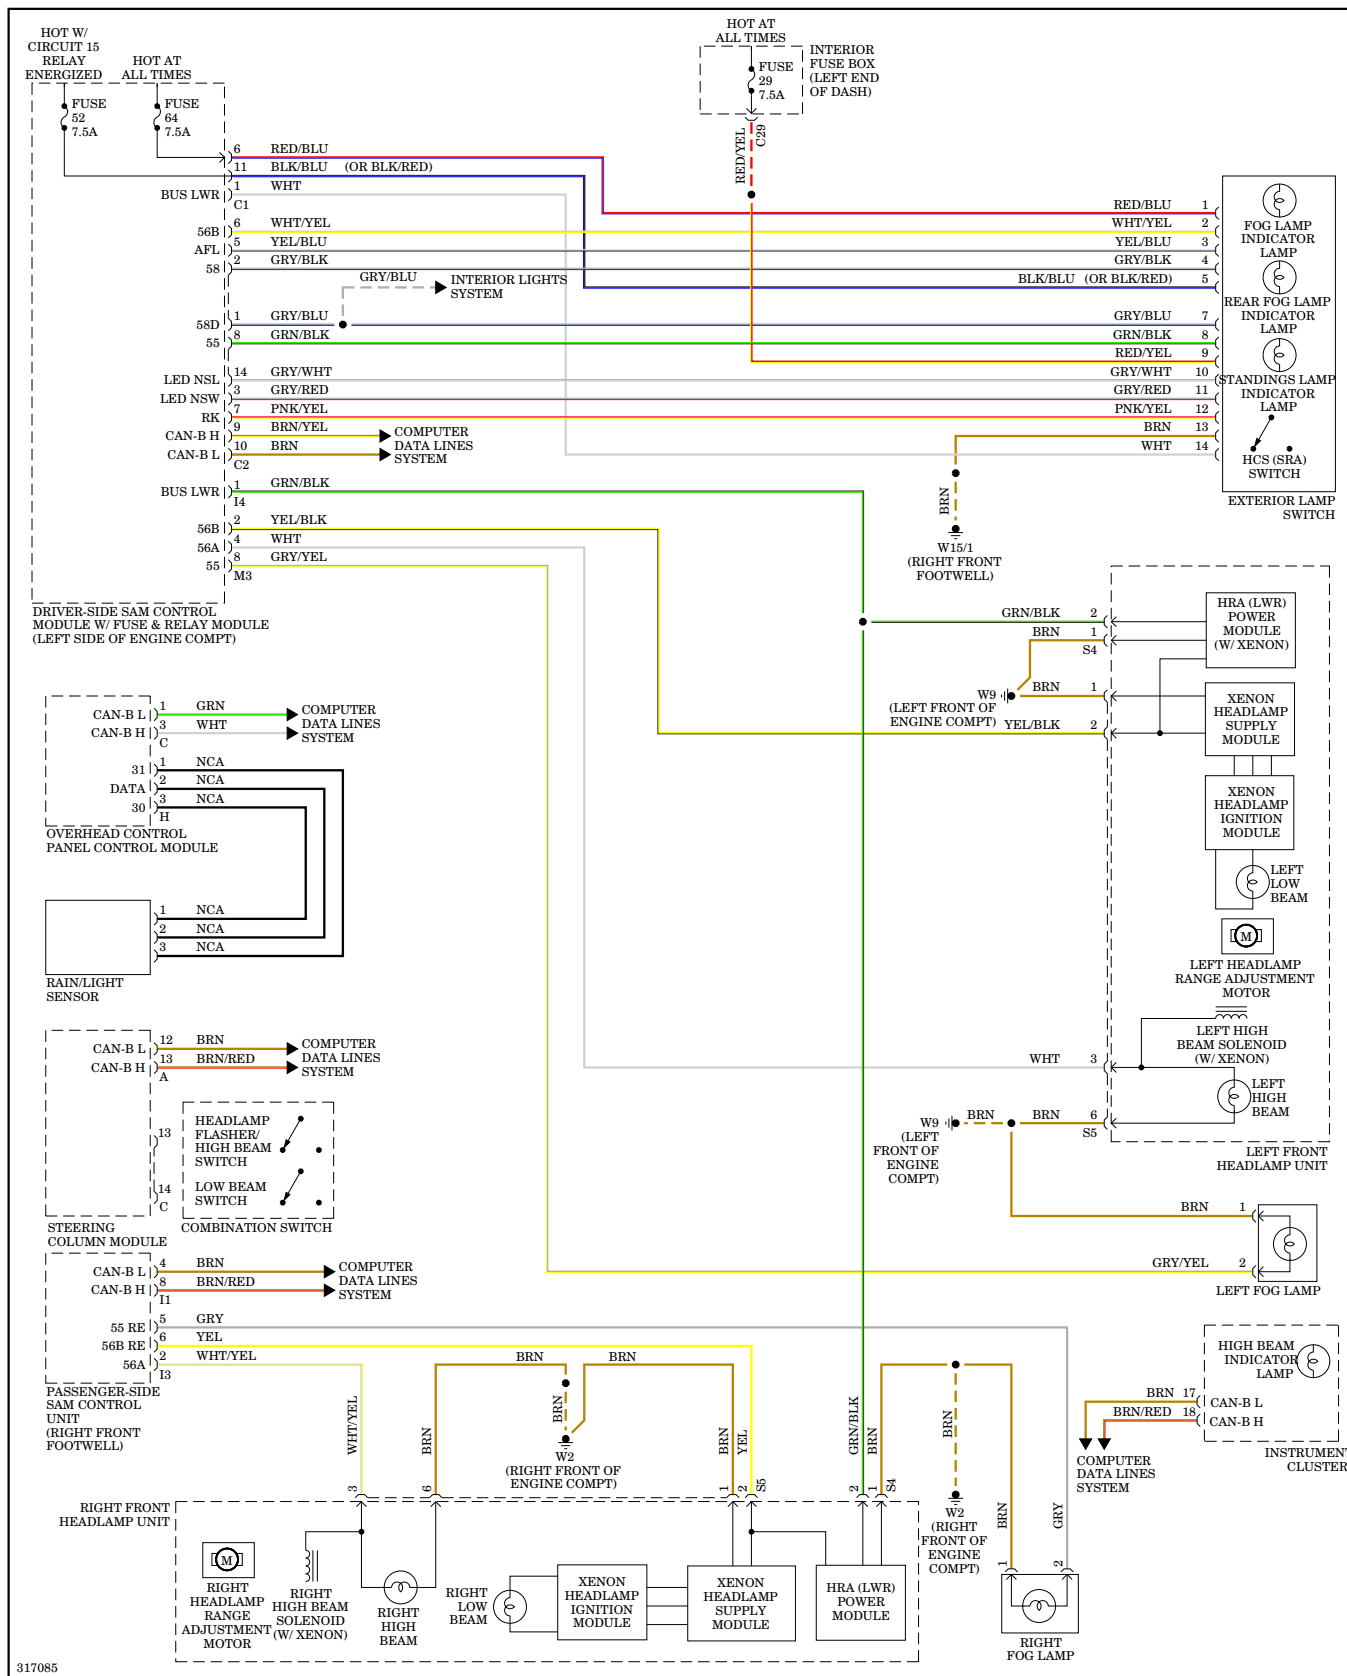

Headlights Wiring Diagram for Mercedes-Benz CLS550 2009

HORN