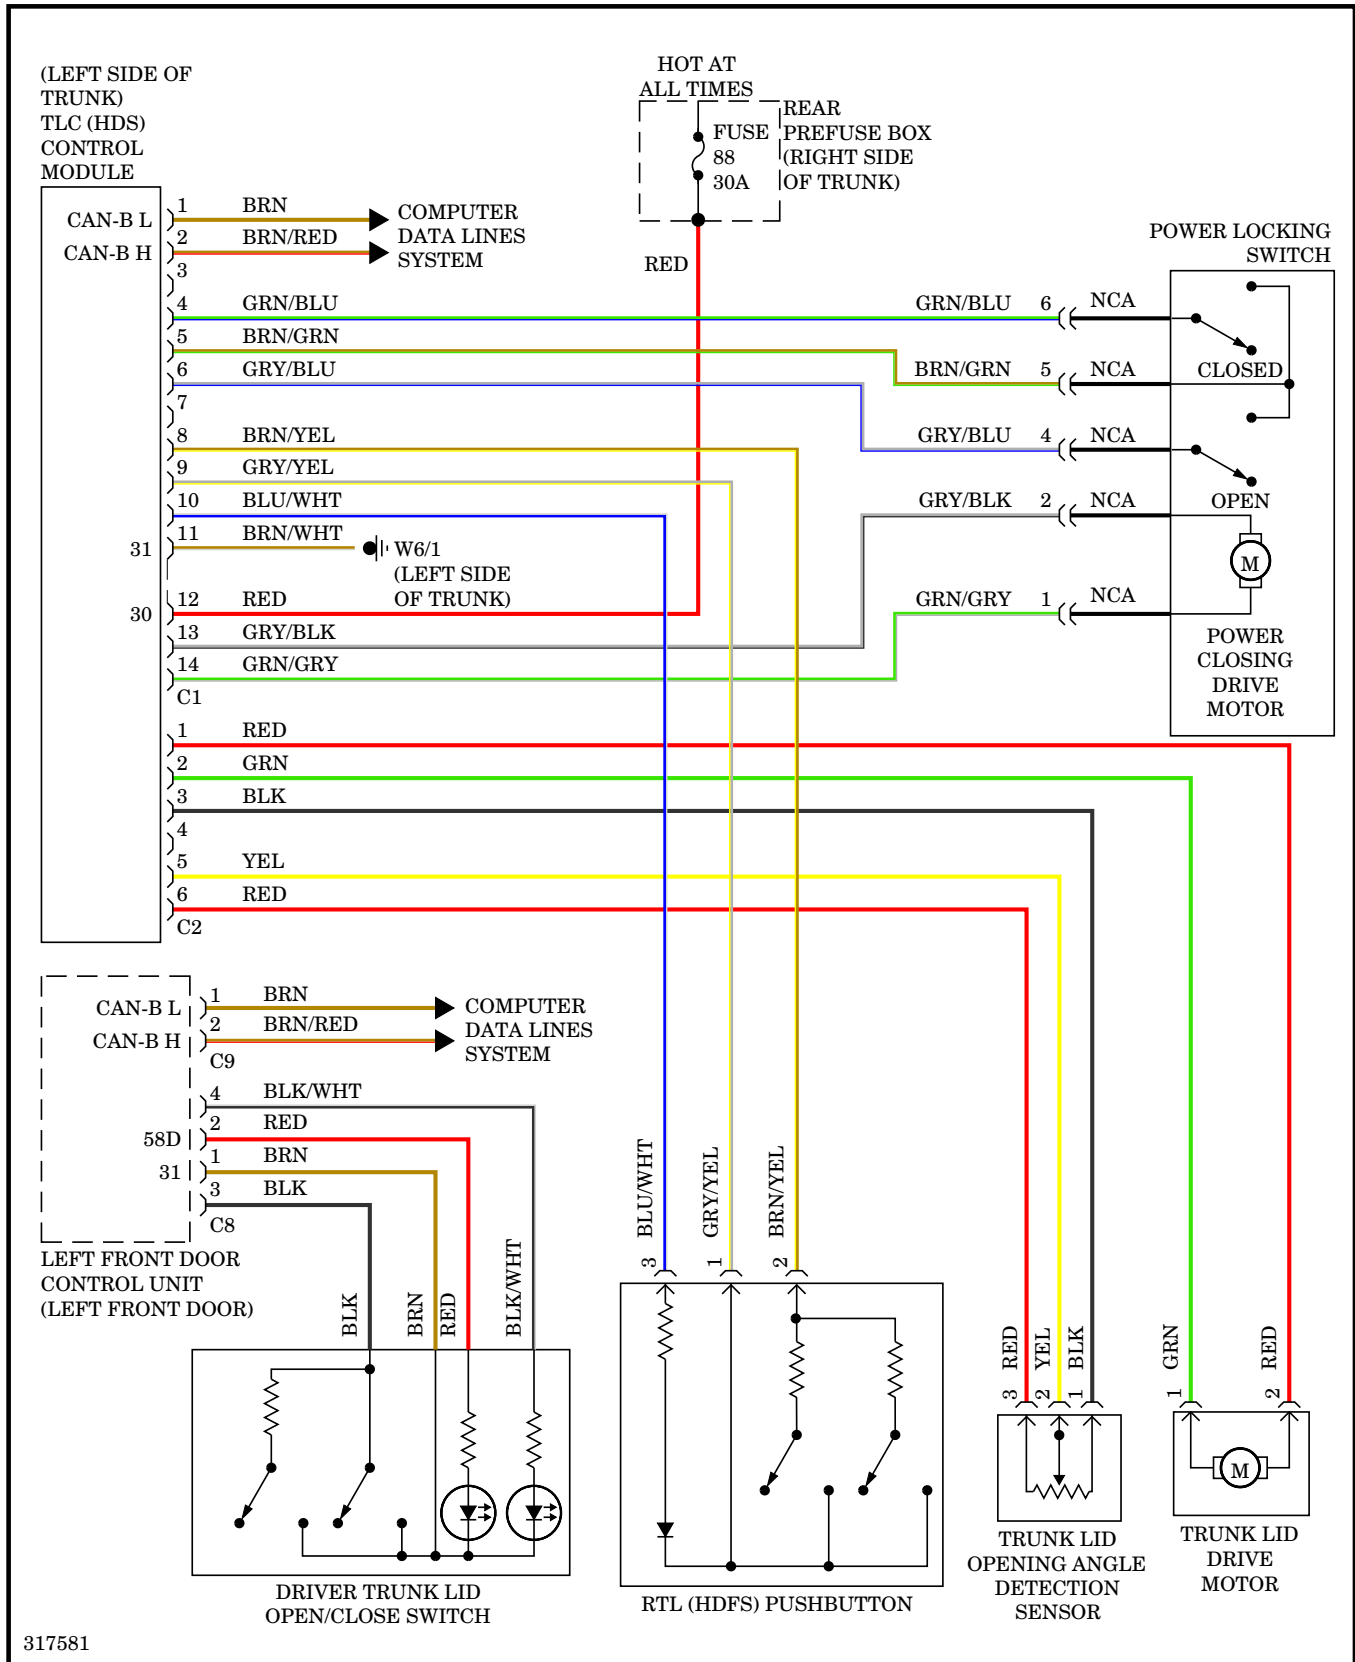

316701

**Supplemental Restraint Wiring Diagram (2 of 2) for Mercedes-Benz CLS550 2009**

**TRANSMISSION**

317696

**Transmission Wiring Diagram for Mercedes-Benz CLS550 2009**

**TRUNK, TAILGATE, FUEL DOOR**

Trunk Pull-Down Wiring Diagram for Mercedes-Benz CLS550 2009

**WARNING SYSTEMS**

**Headlamp Washer Wiring Diagram for Mercedes-Benz CLS550 2009**

**Wiper/Washer Wiring Diagram for Mercedes-Benz CLS550 2009**