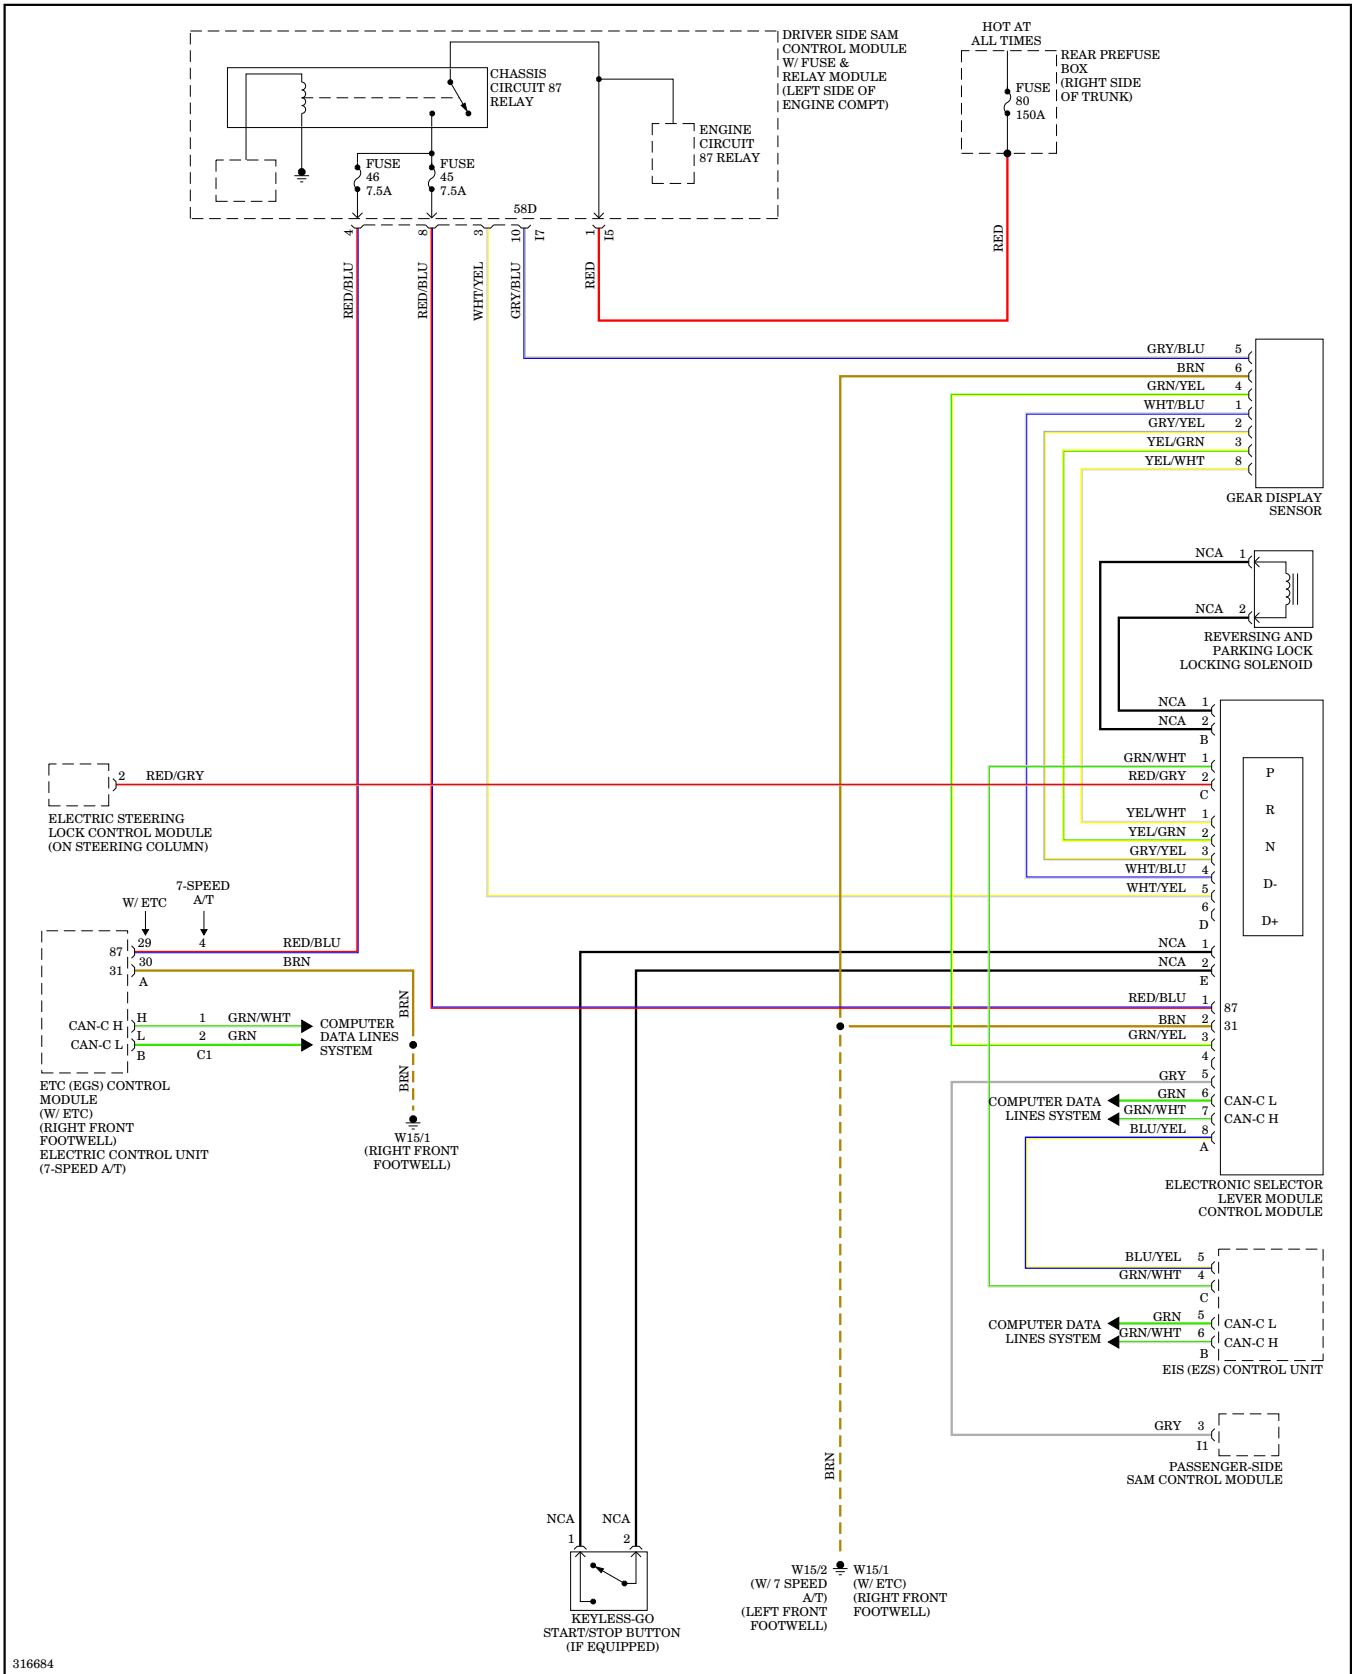

Shift Interlock Wiring Diagram for Mercedes-Benz CLS550 2009

STARTING/CHARGING