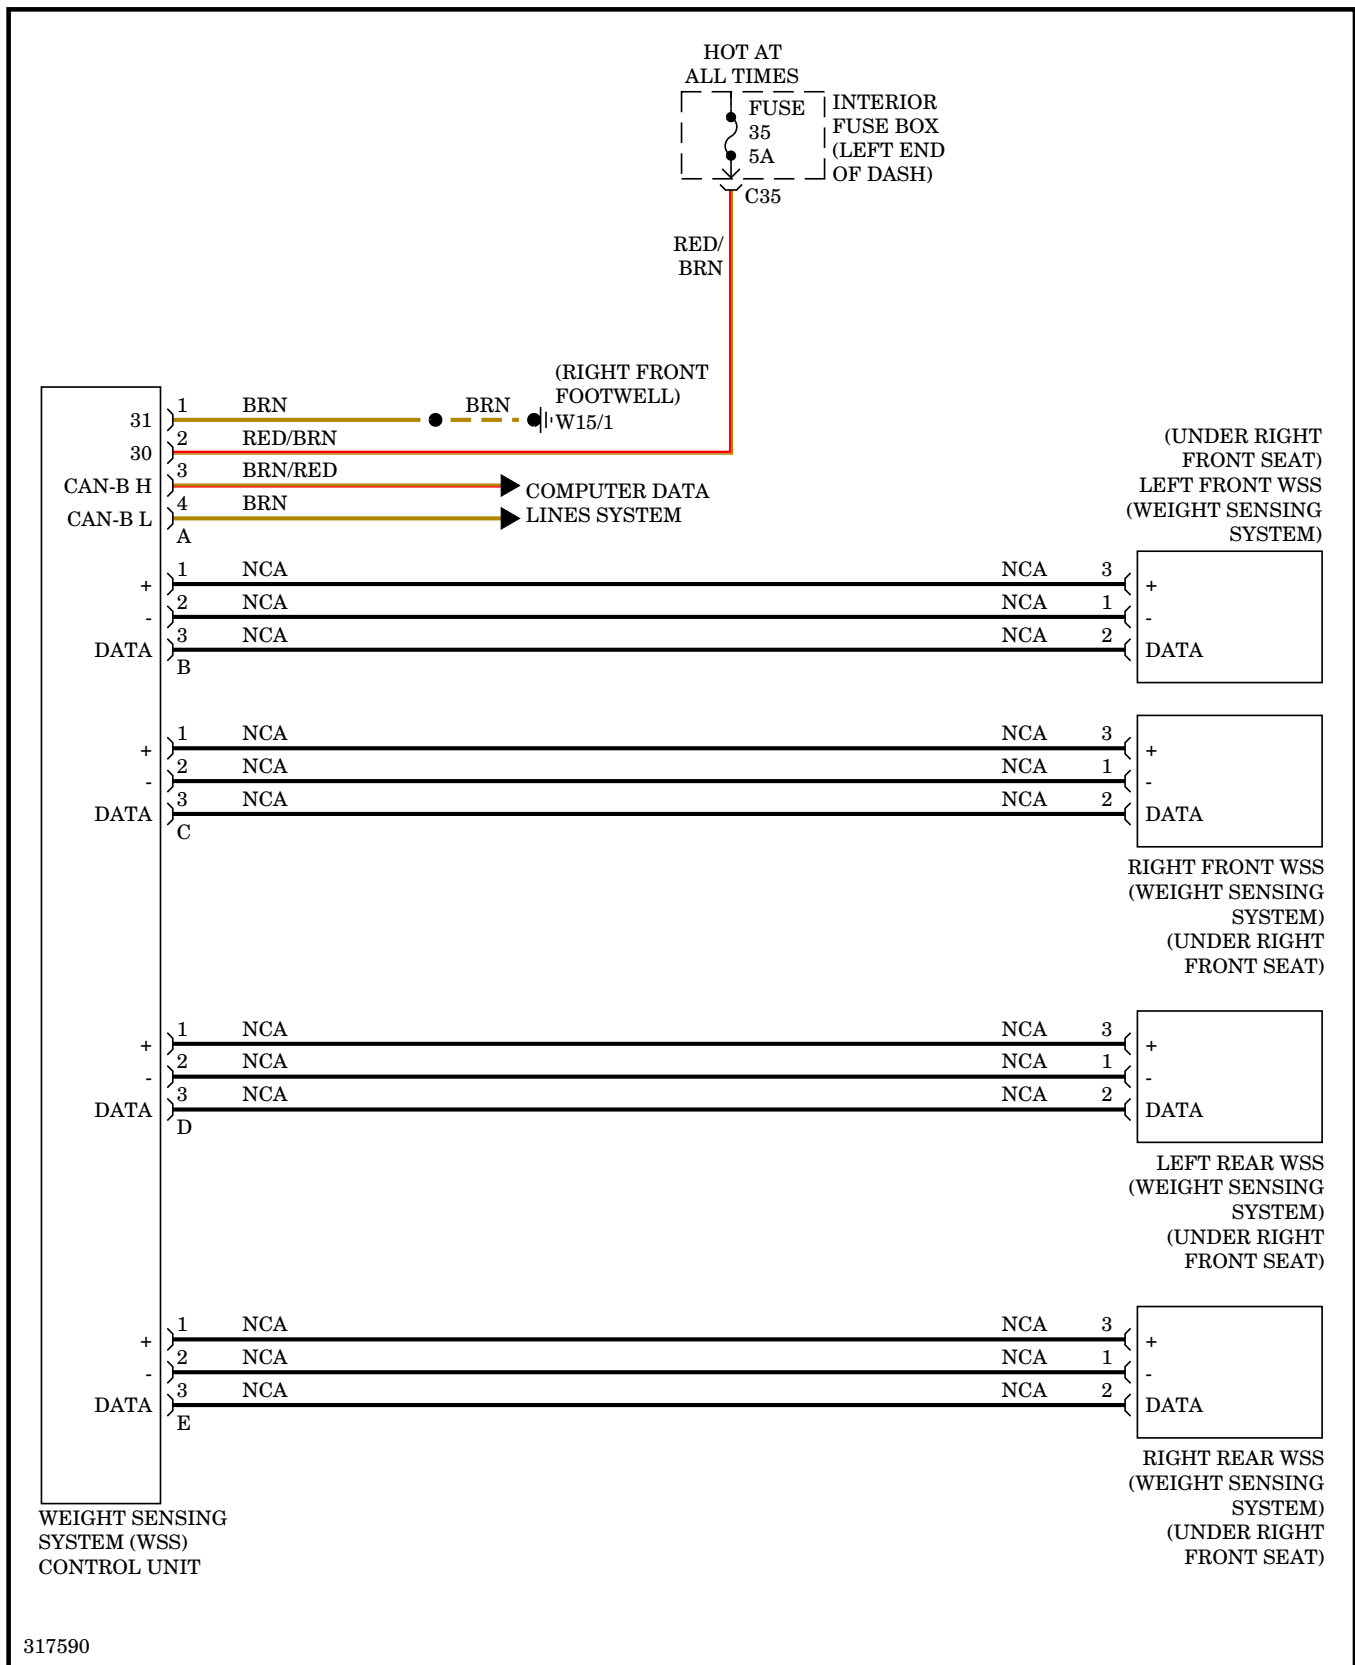

Seat Ventilation Wiring Diagram for Mercedes-Benz CLS550 2009

317590

Weight Sensing System Wiring Diagram for Mercedes-Benz CLS550 2009

POWER TOP/SUNROOF