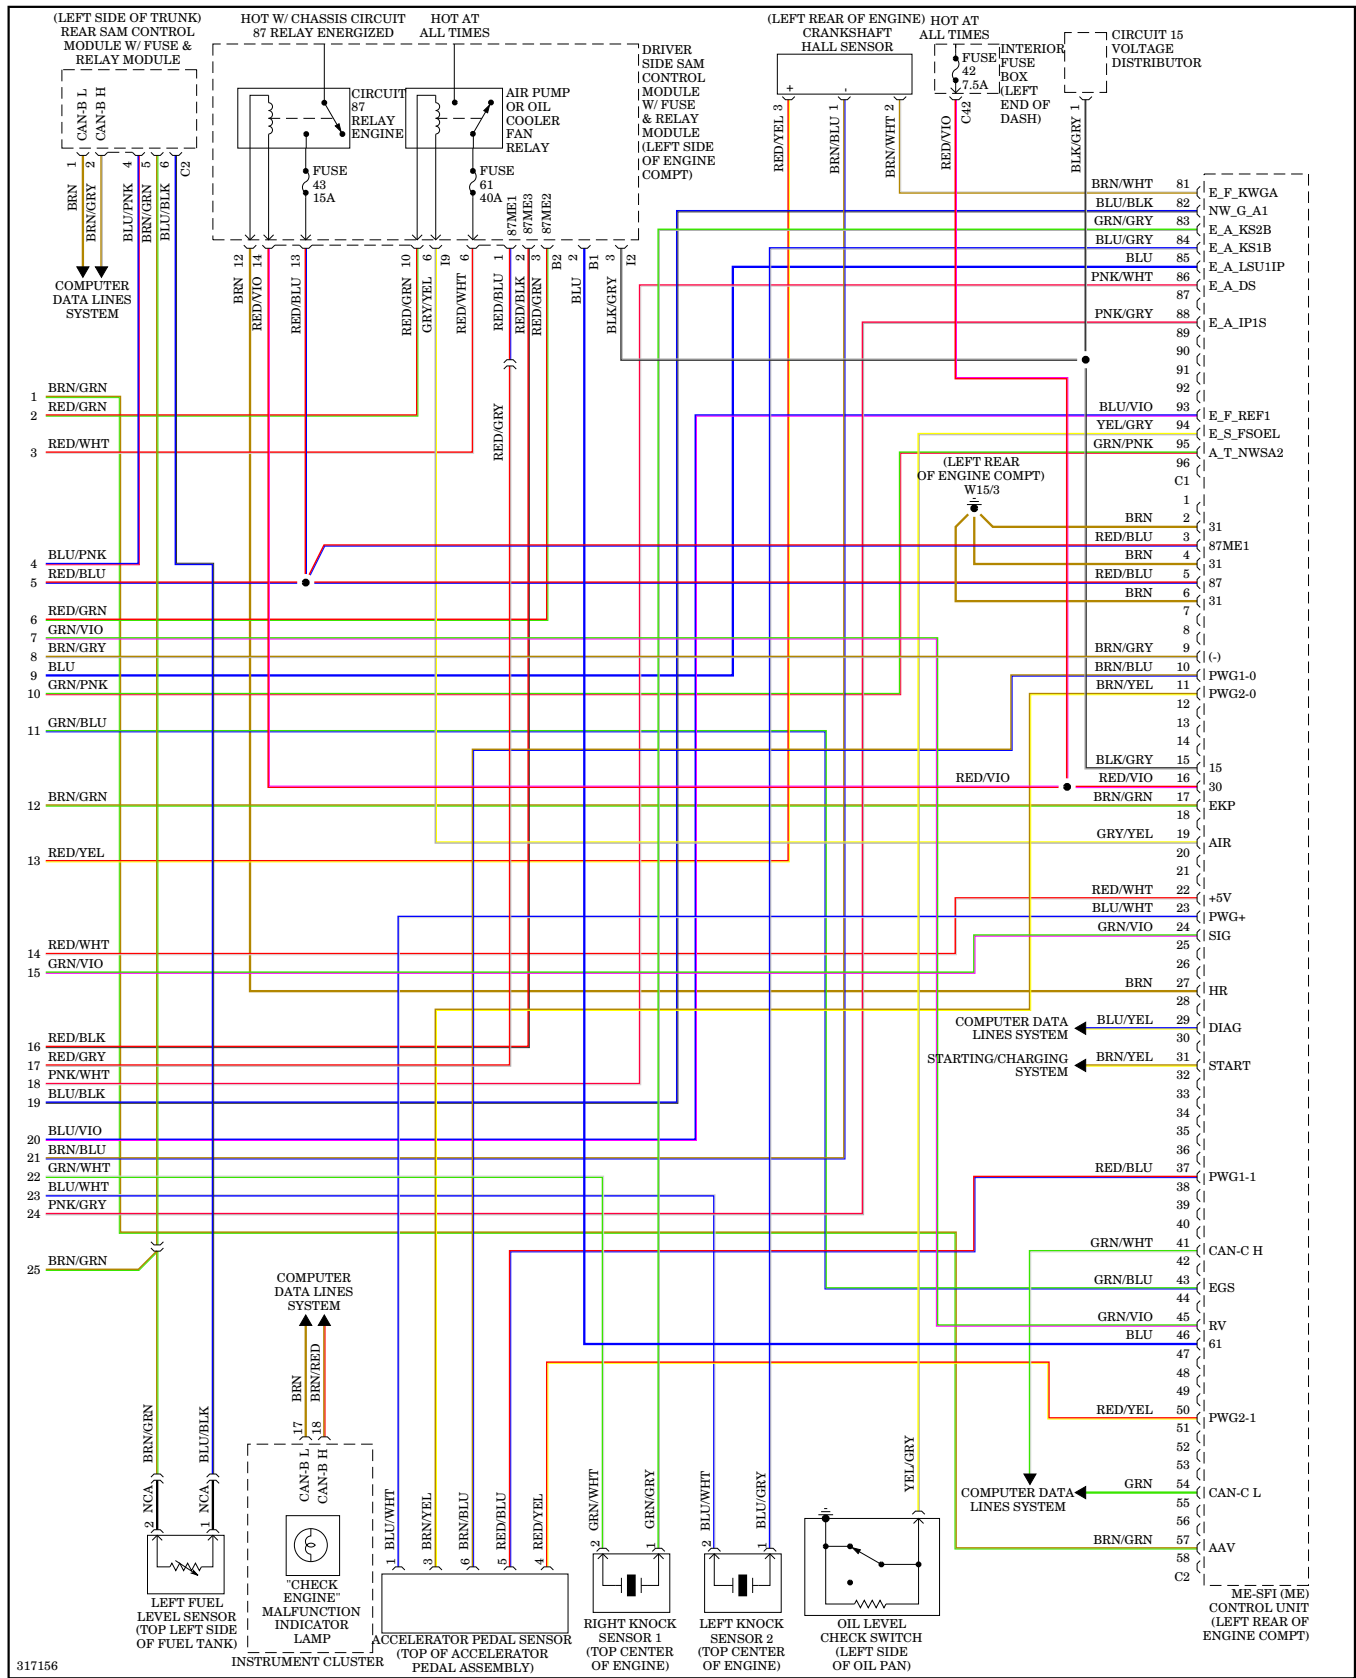

**ENGINE PERFORMANCE**

5.5L, Engine Performance Wiring Diagram (2 of 4) for Mercedes-Benz CLS550 2009

5.5L, Engine Performance Wiring Diagram (3 of 4) for Mercedes-Benz CLS550 2009

5.5L, Engine Performance Wiring Diagram (4 of 4) for Mercedes-Benz CLS550 2009