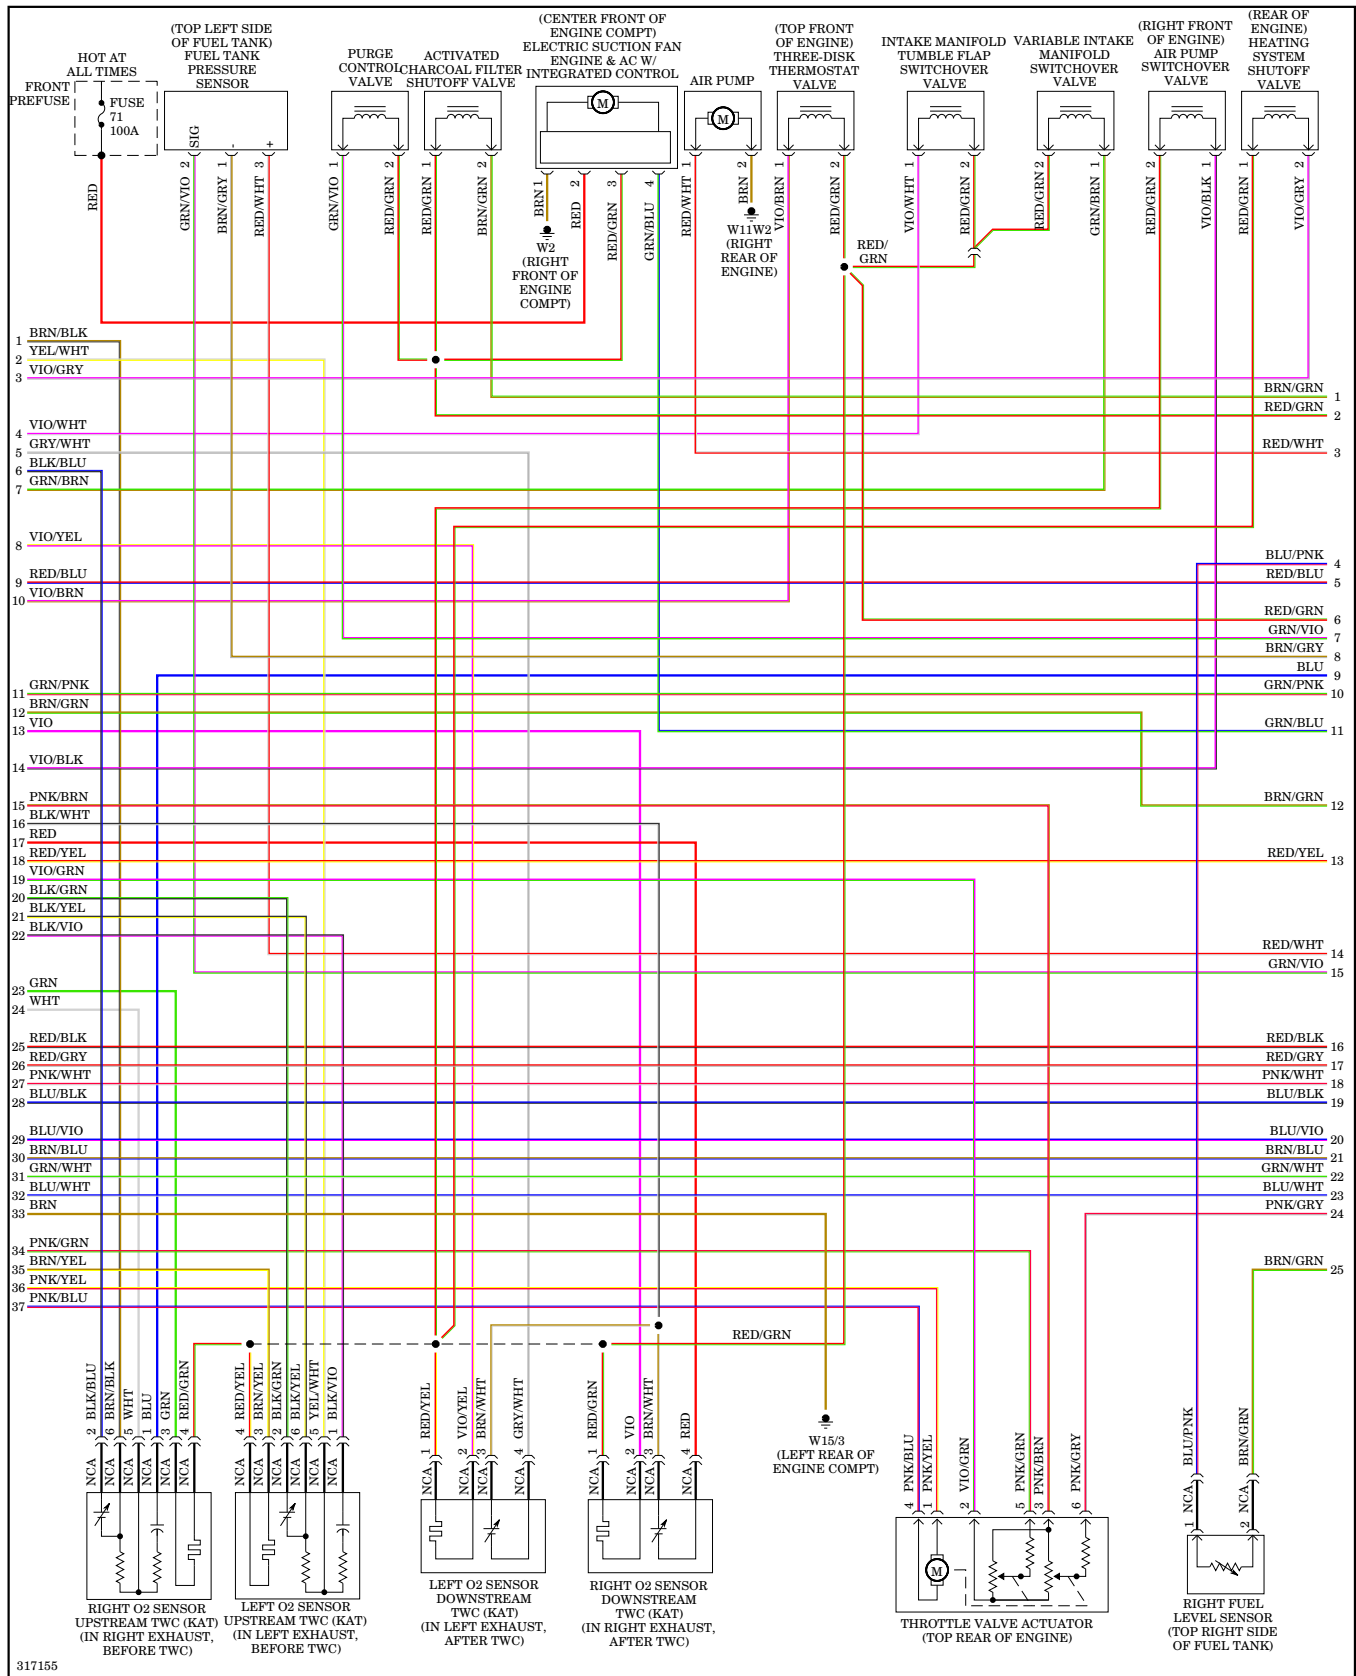

5.5L, Engine Performance Wiring Diagram (2 of 4) for Mercedes-Benz CLS550 2009