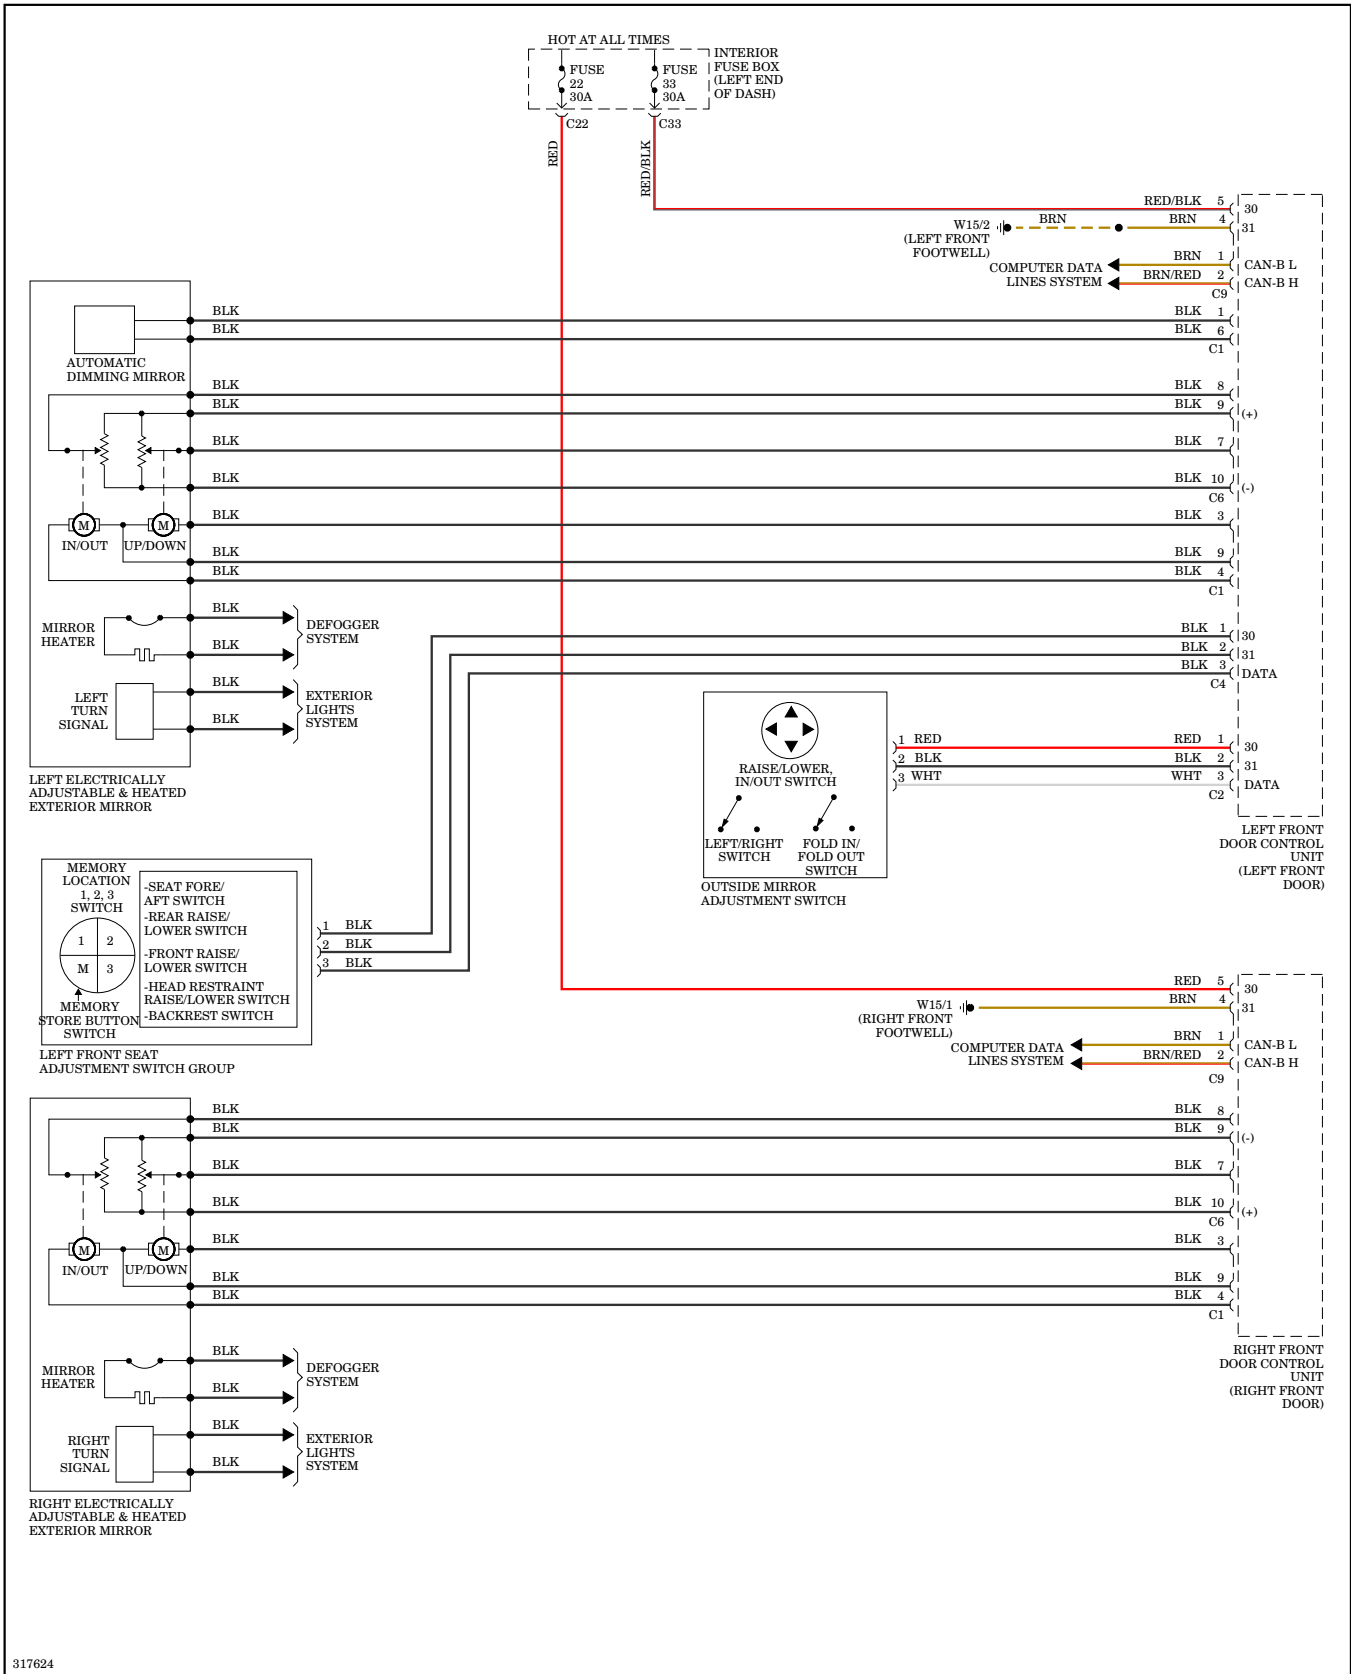

Driver's Memory Seat Wiring Diagram for Mercedes-Benz CLS550 2009