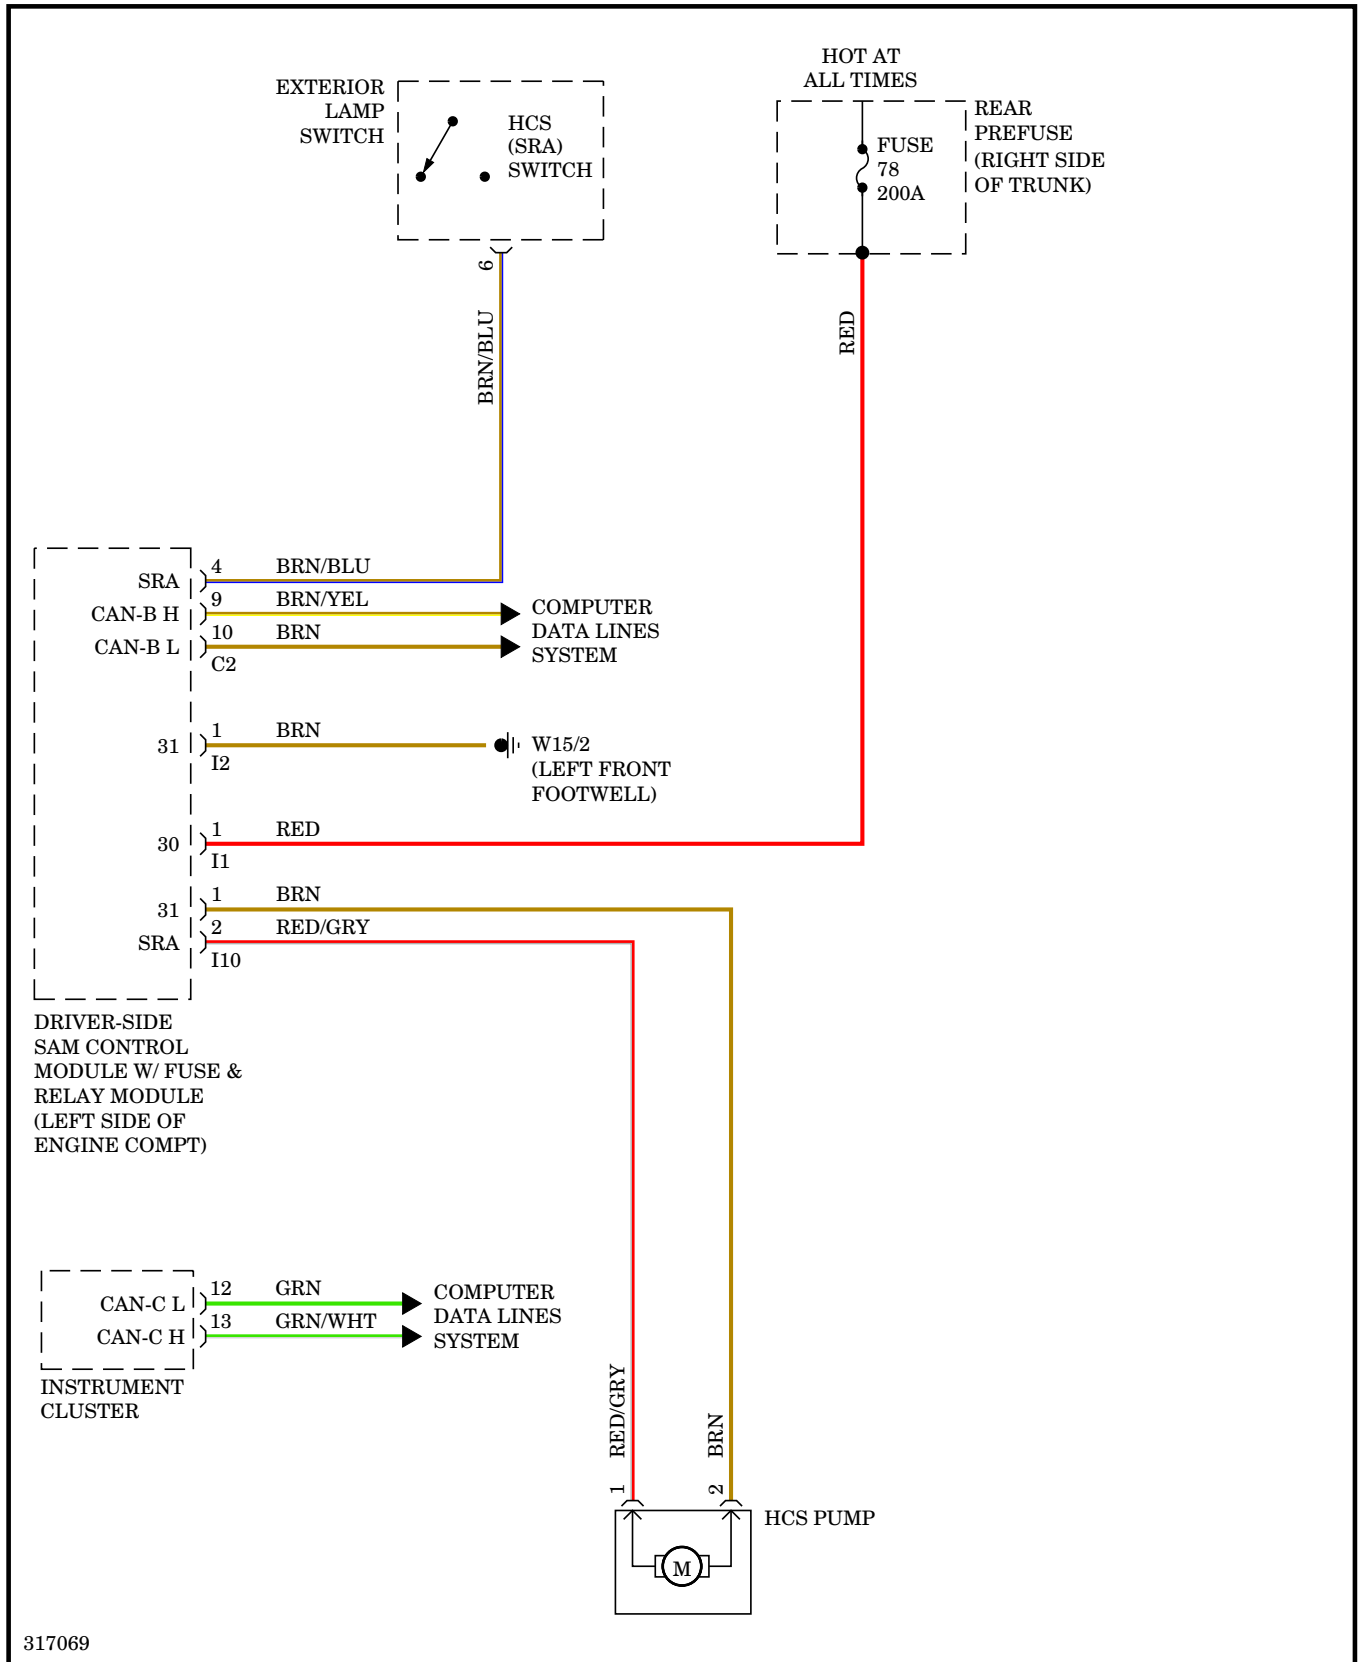

**WARNING SYSTEMS**

**Headlamp Washer Wiring Diagram for Mercedes-Benz CLS550 2009**

**Wiper/Washer Wiring Diagram for Mercedes-Benz CLS550 2009**