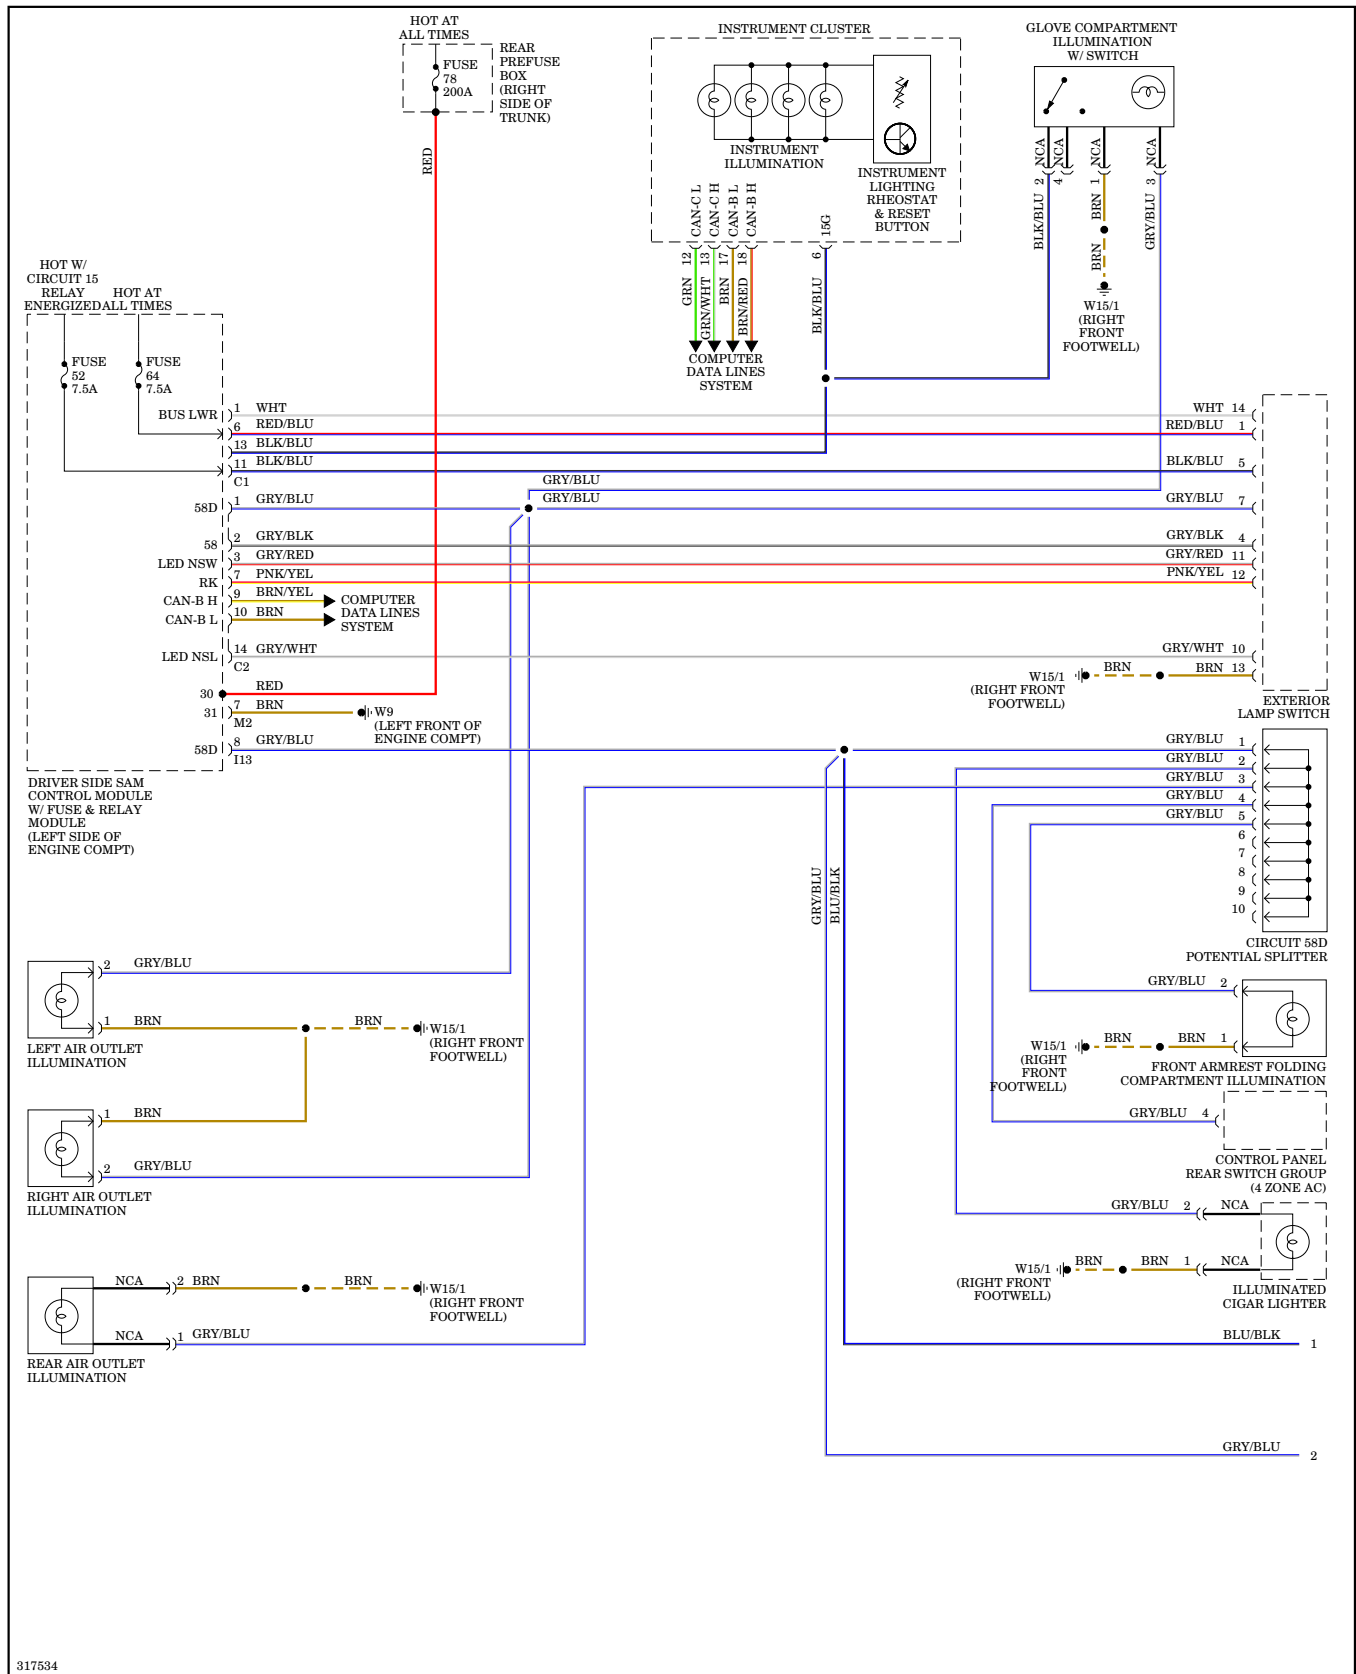

# INTERIOR LIGHTS

Courtesy Lamps Wiring Diagram (1 of 2) for Mercedes-Benz CLS550 2009

Courtesy Lamps Wiring Diagram (2 of 2) for Mercedes-Benz CLS550 2009

317534

**Instrument Illumination Wiring Diagram (1 of 2) for Mercedes-Benz CLS550 2009**