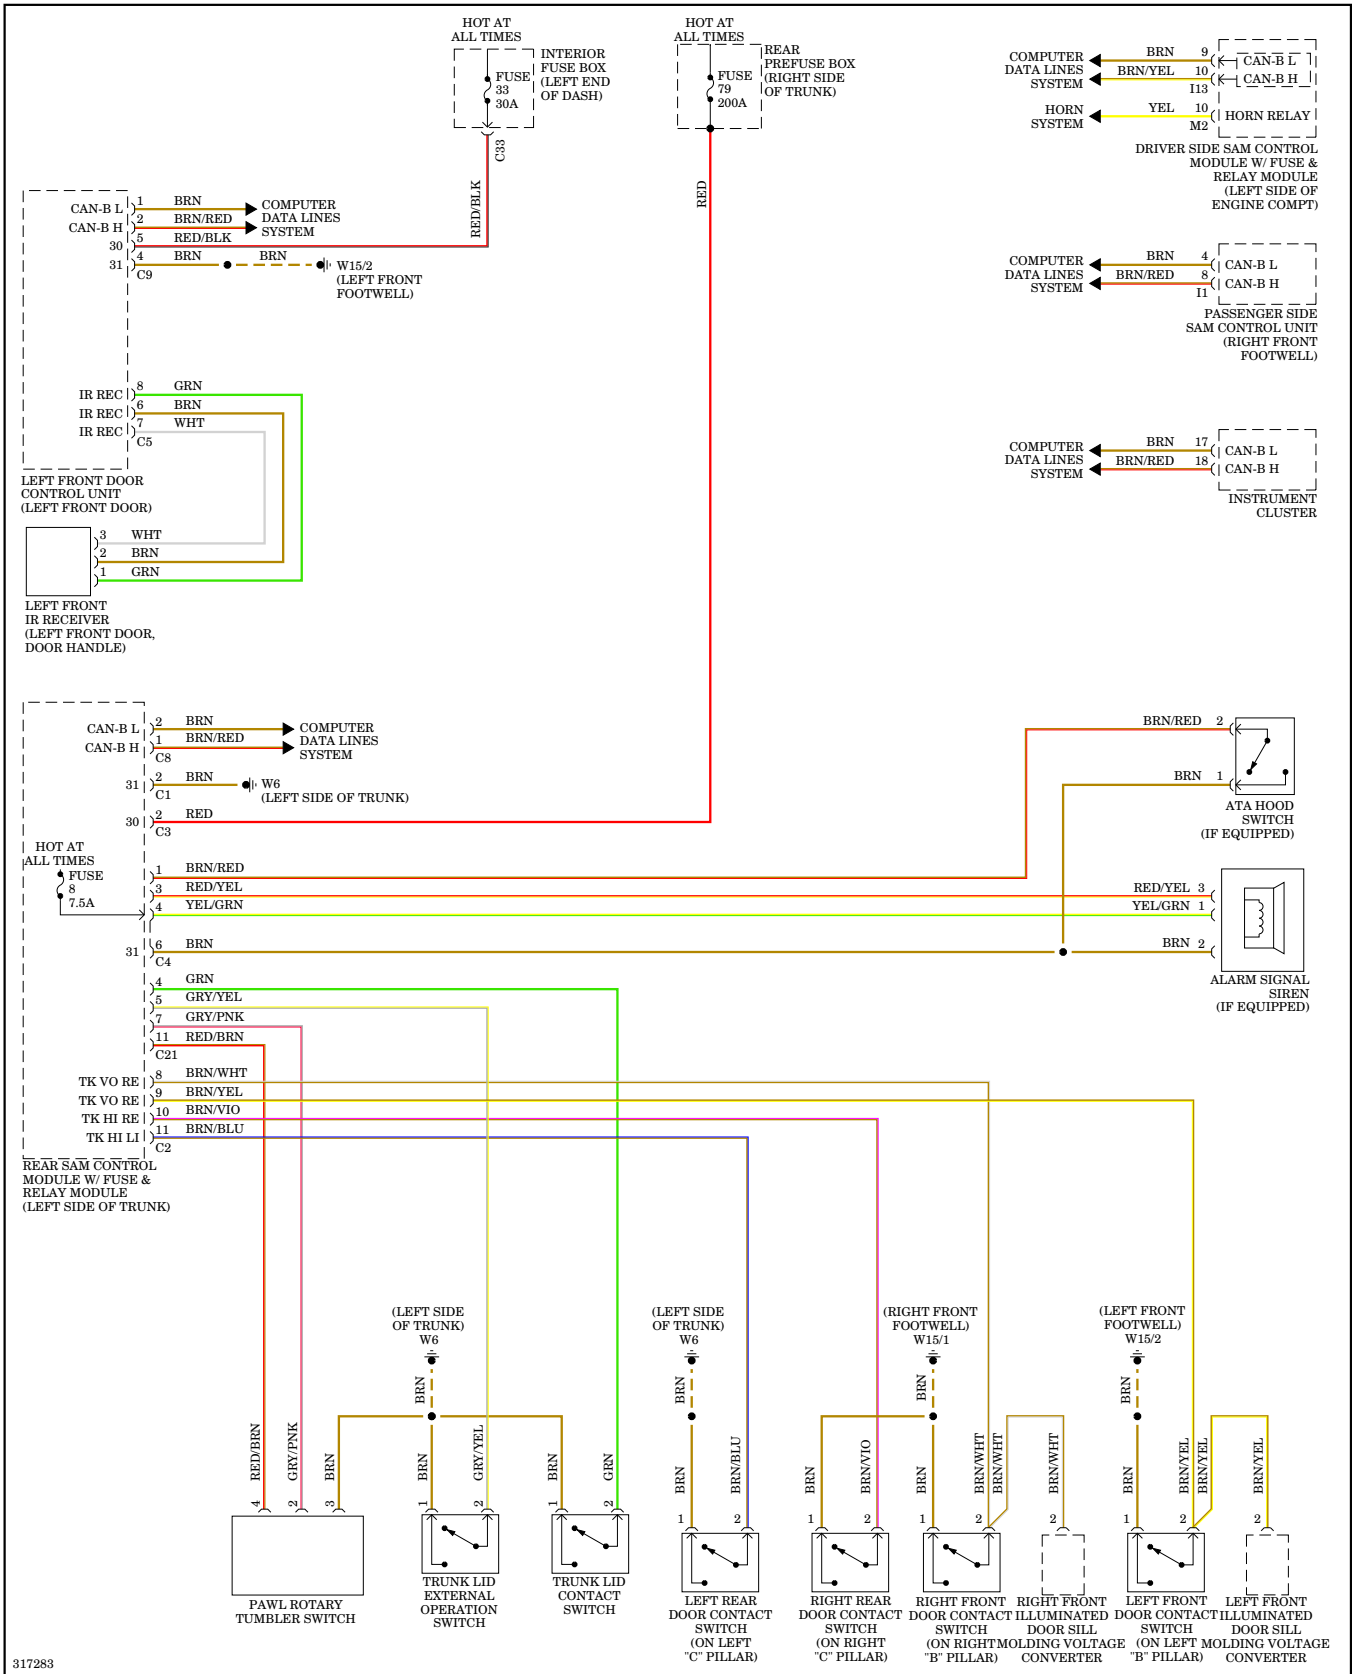

# AIR CONDITIONING

316580

Anti-lock Brakes Wiring Diagram (2 of 2) for Mercedes-Benz CLS550 2009

**ANTI-THEFT**

317283

**Anti-theft Wiring Diagram for Mercedes-Benz CLS550 2009**

**BODY CONTROL MODULES**

Driver's Side SAM Control Module Wiring Diagram (1 of 2) for Mercedes-Benz CLS550 2009