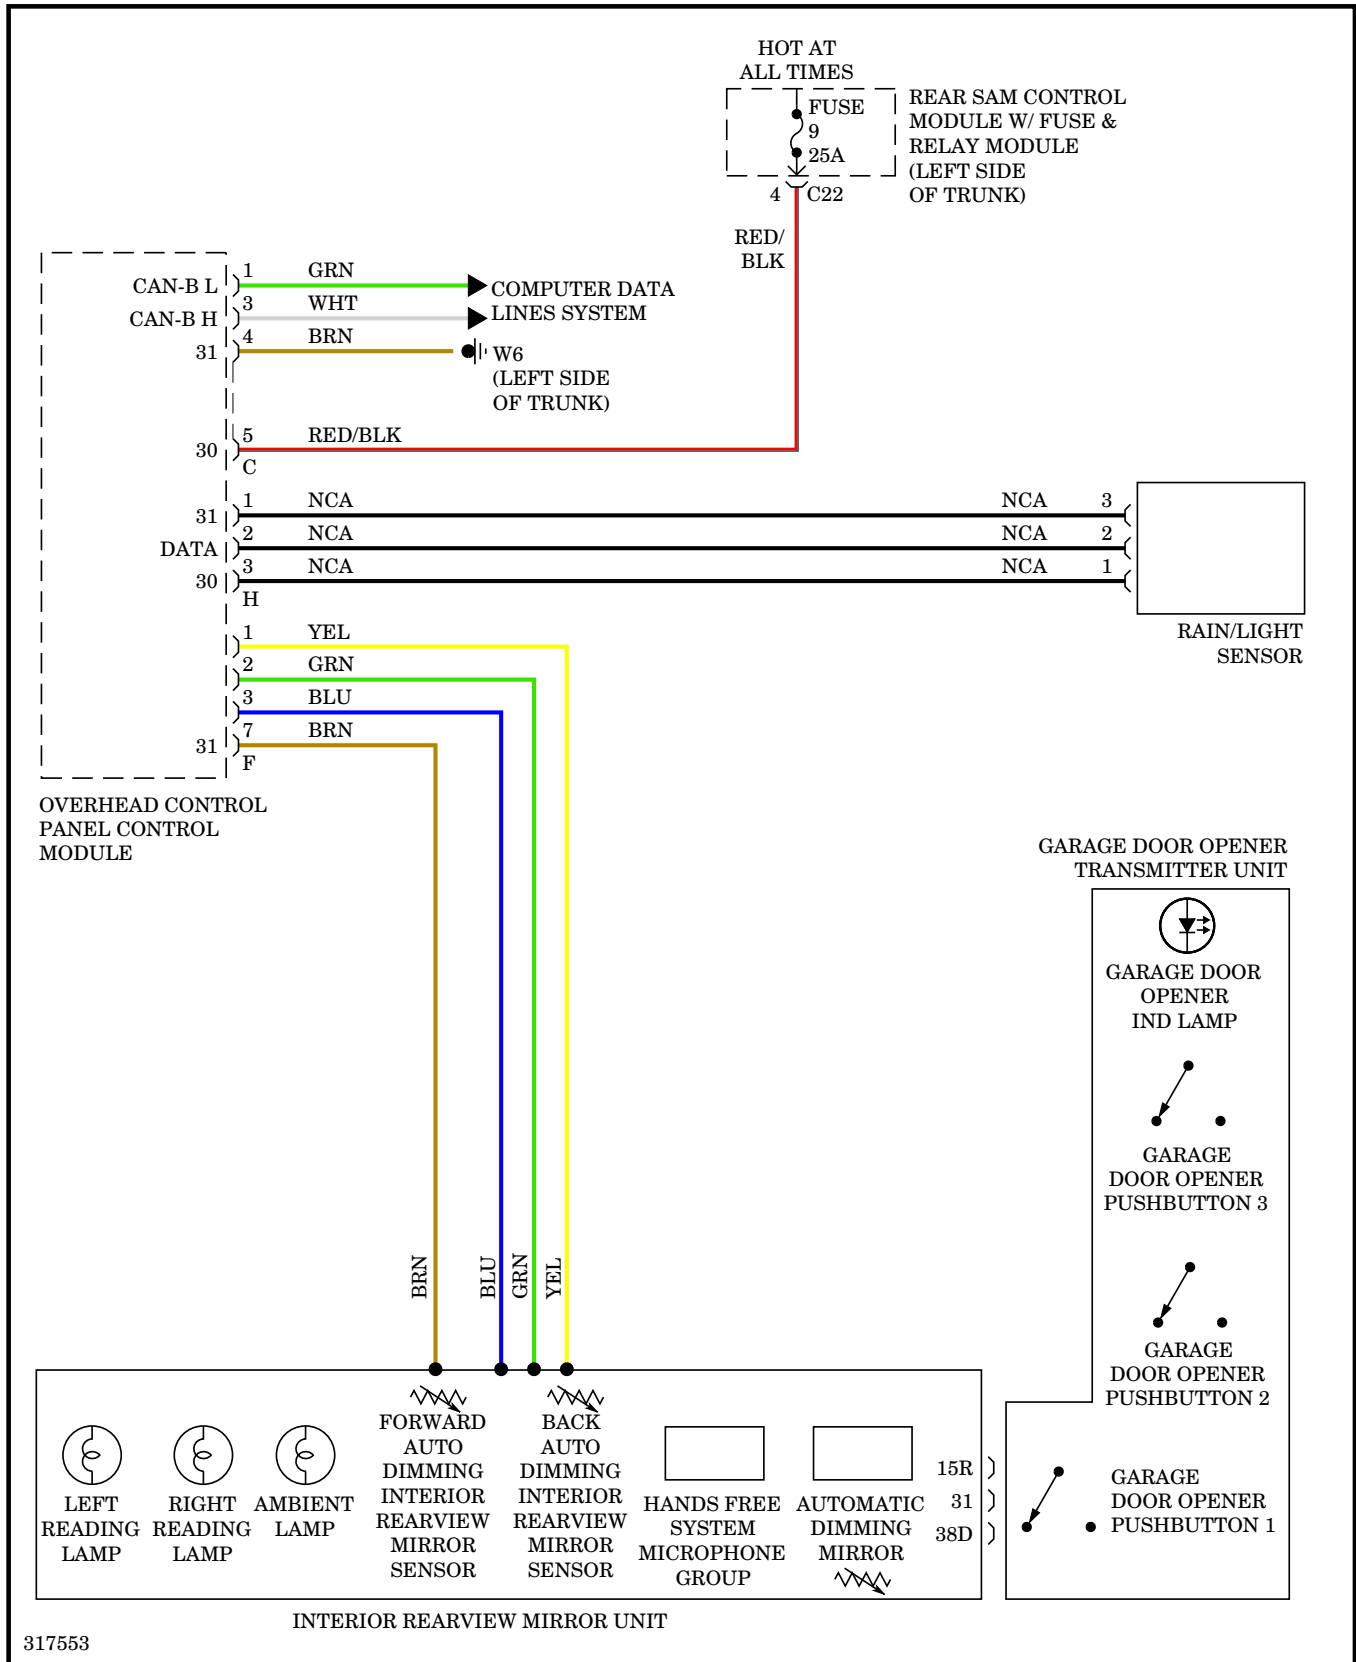

Power Mirrors Wiring Diagram for Mercedes-Benz CLS550 2009

POWER SEATS