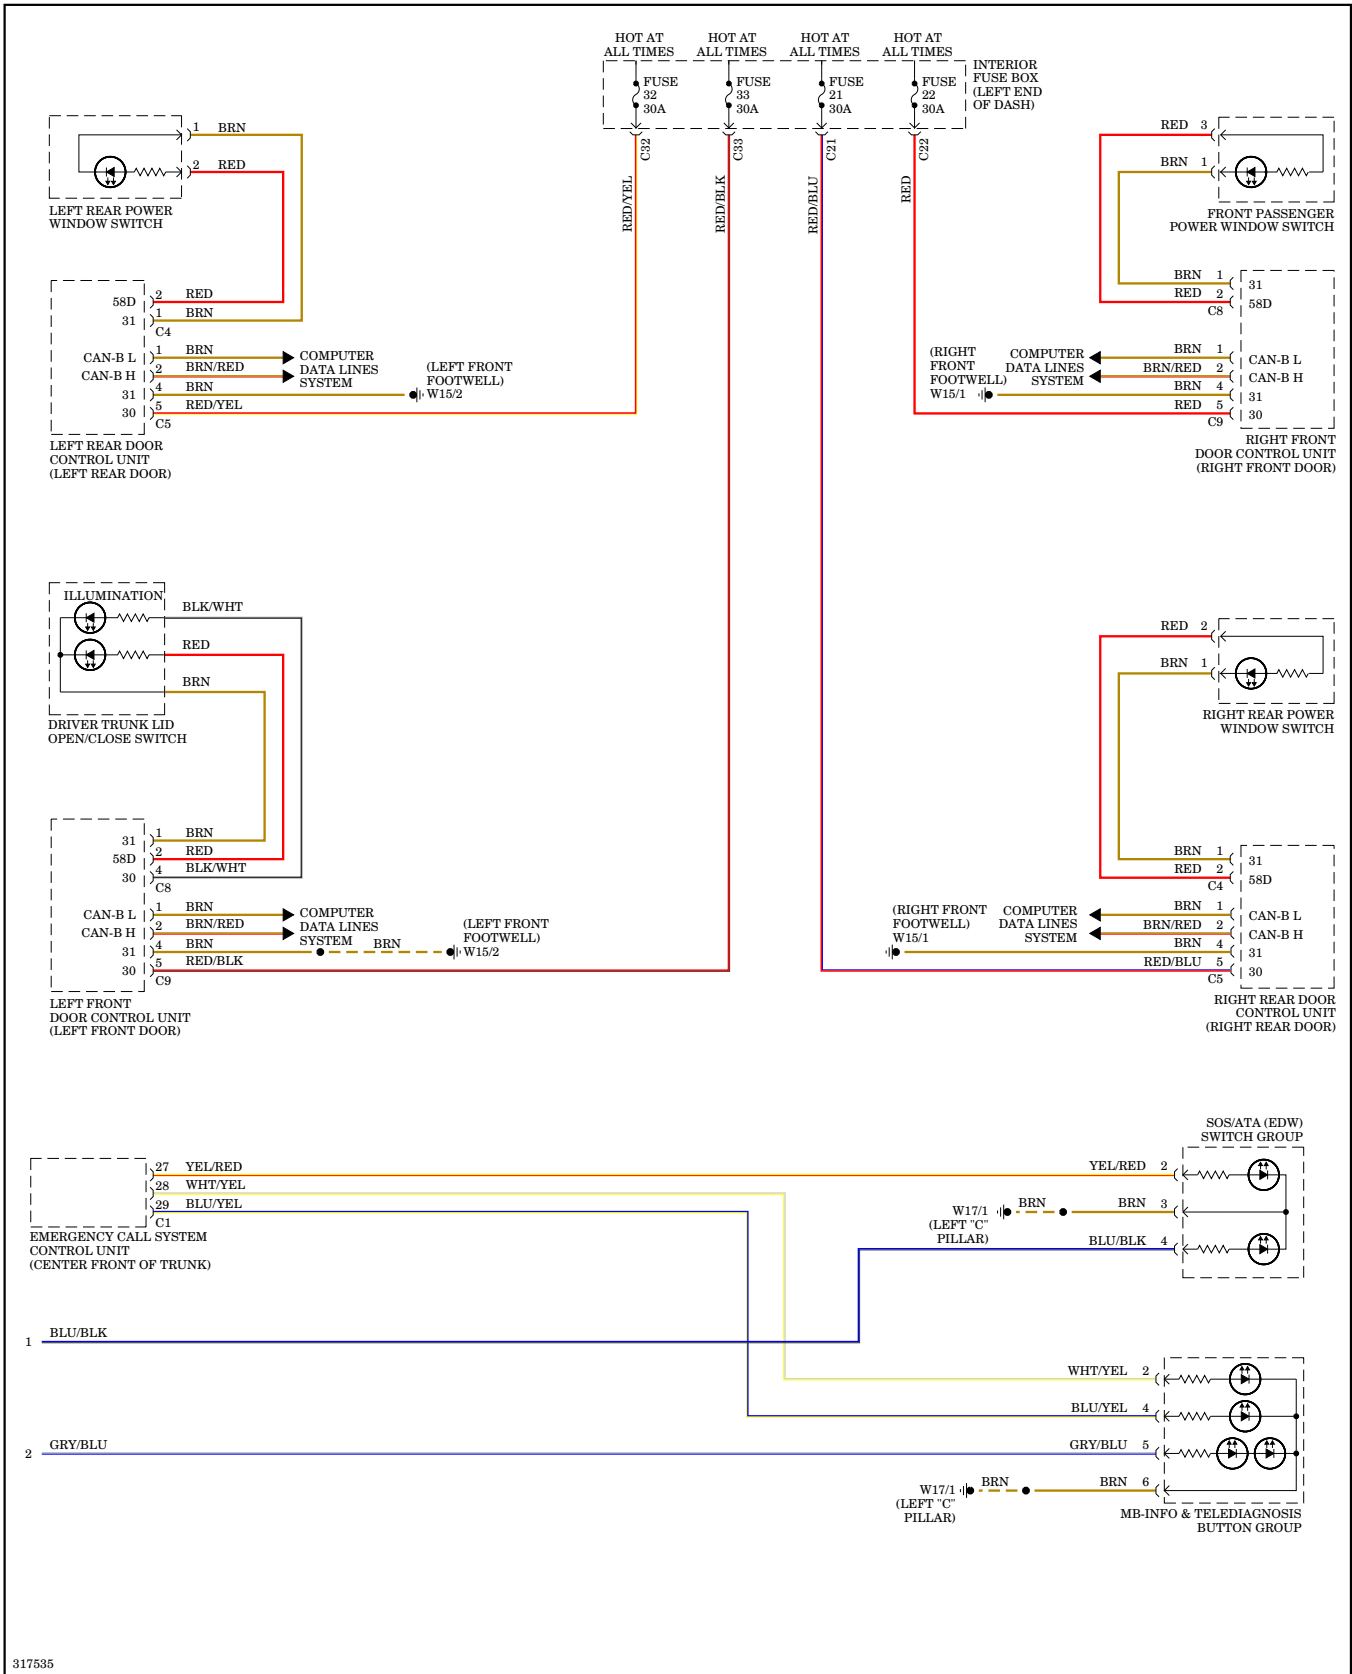

# INTERIOR LIGHTS

Courtesy Lamps Wiring Diagram (1 of 2) for Mercedes-Benz CLS550 2009

Courtesy Lamps Wiring Diagram (2 of 2) for Mercedes-Benz CLS550 2009

317534

**Instrument Illumination Wiring Diagram (1 of 2) for Mercedes-Benz CLS550 2009**