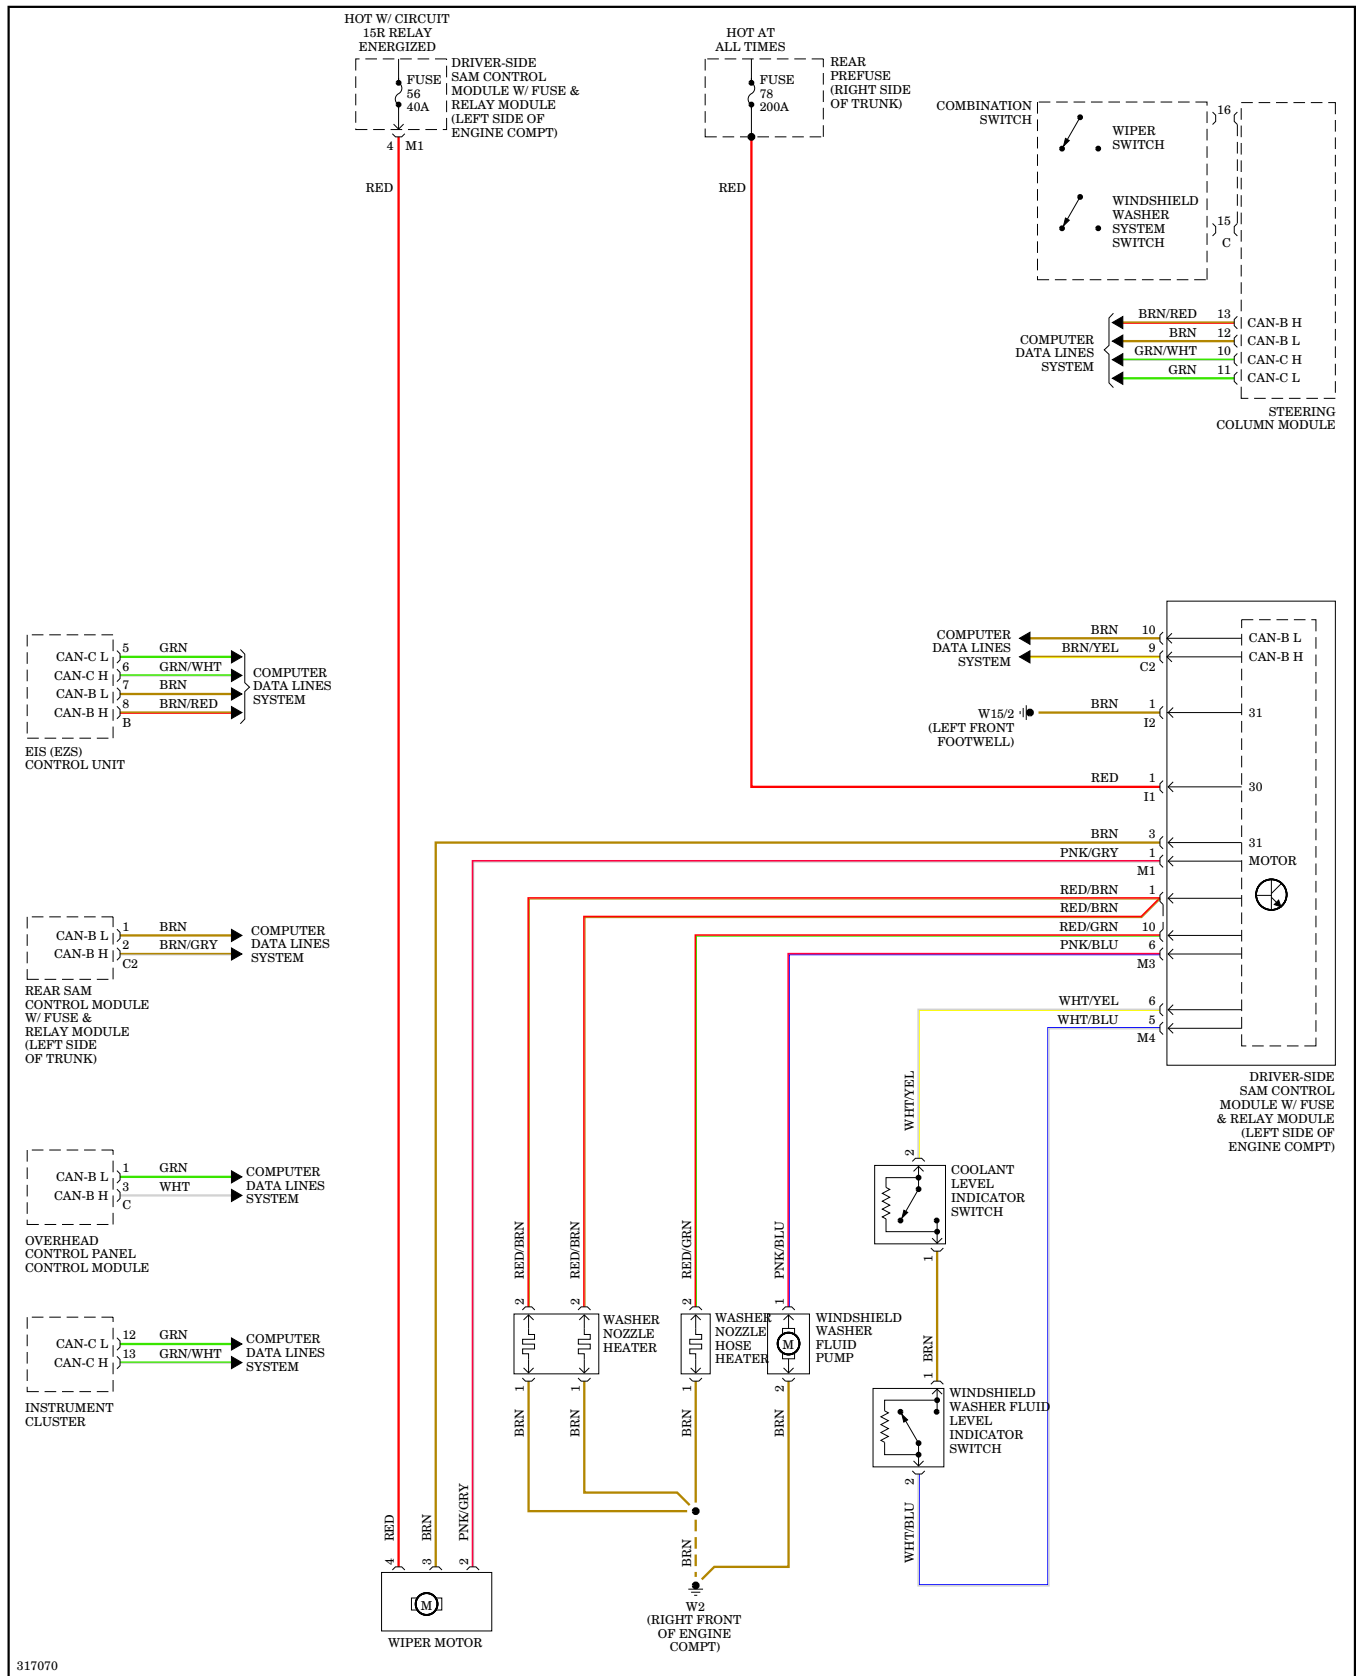

316701

**Supplemental Restraint Wiring Diagram (2 of 2) for Mercedes-Benz CLS550 2009**

**TRANSMISSION**

317696

**Transmission Wiring Diagram for Mercedes-Benz CLS550 2009**

**TRUNK, TAILGATE, FUEL DOOR**

Trunk Pull-Down Wiring Diagram for Mercedes-Benz CLS550 2009

**WARNING SYSTEMS**

**Headlamp Washer Wiring Diagram for Mercedes-Benz CLS550 2009**

**Wiper/Washer Wiring Diagram for Mercedes-Benz CLS550 2009**