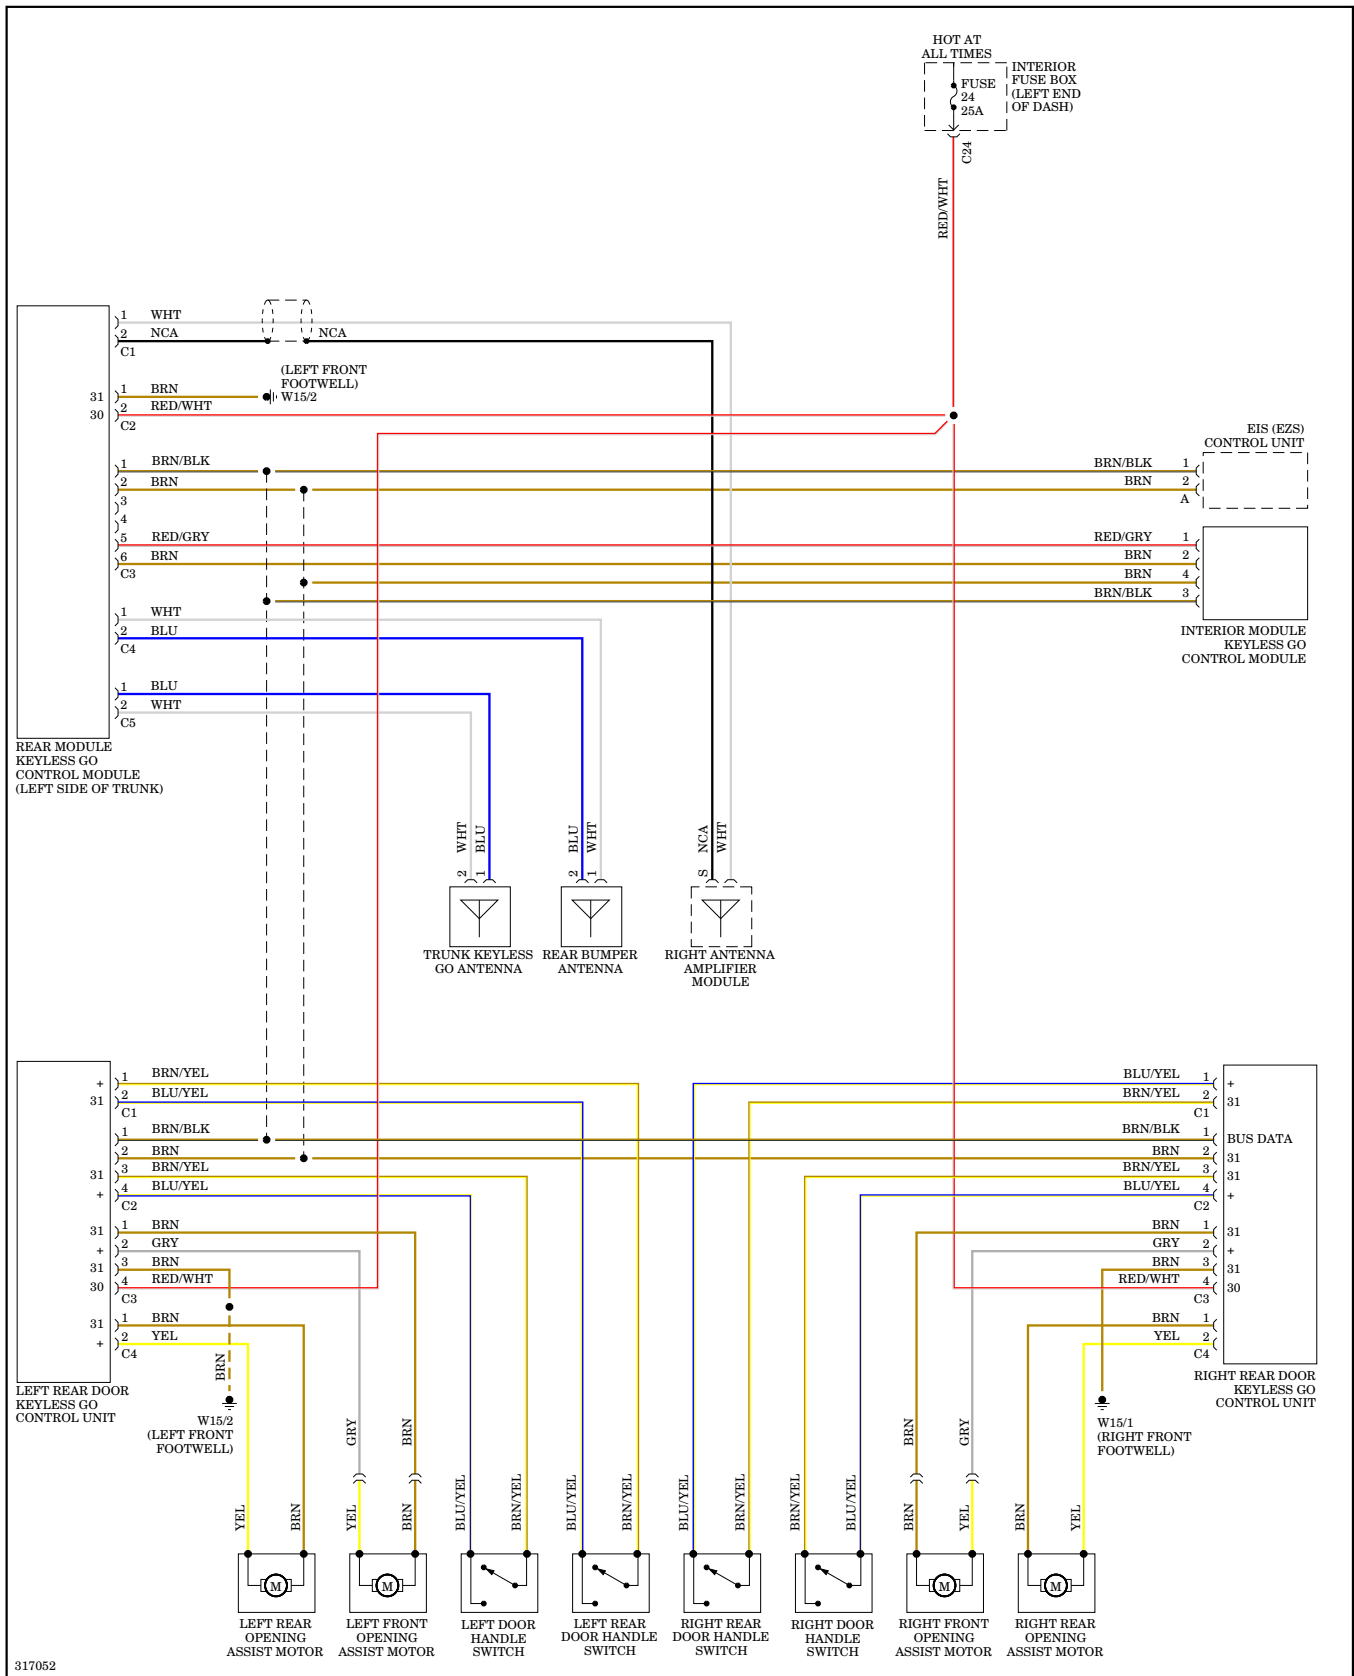

## POWER DOOR LOCKS

**Automatic Door Locks Wiring Diagram (1 of 2) for Mercedes-Benz CLS550 2009**

Automatic Door Locks Wiring Diagram (2 of 2) for Mercedes-Benz CLS550 2009

Keyless Go System Wiring Diagram for Mercedes-Benz CLS550 2009