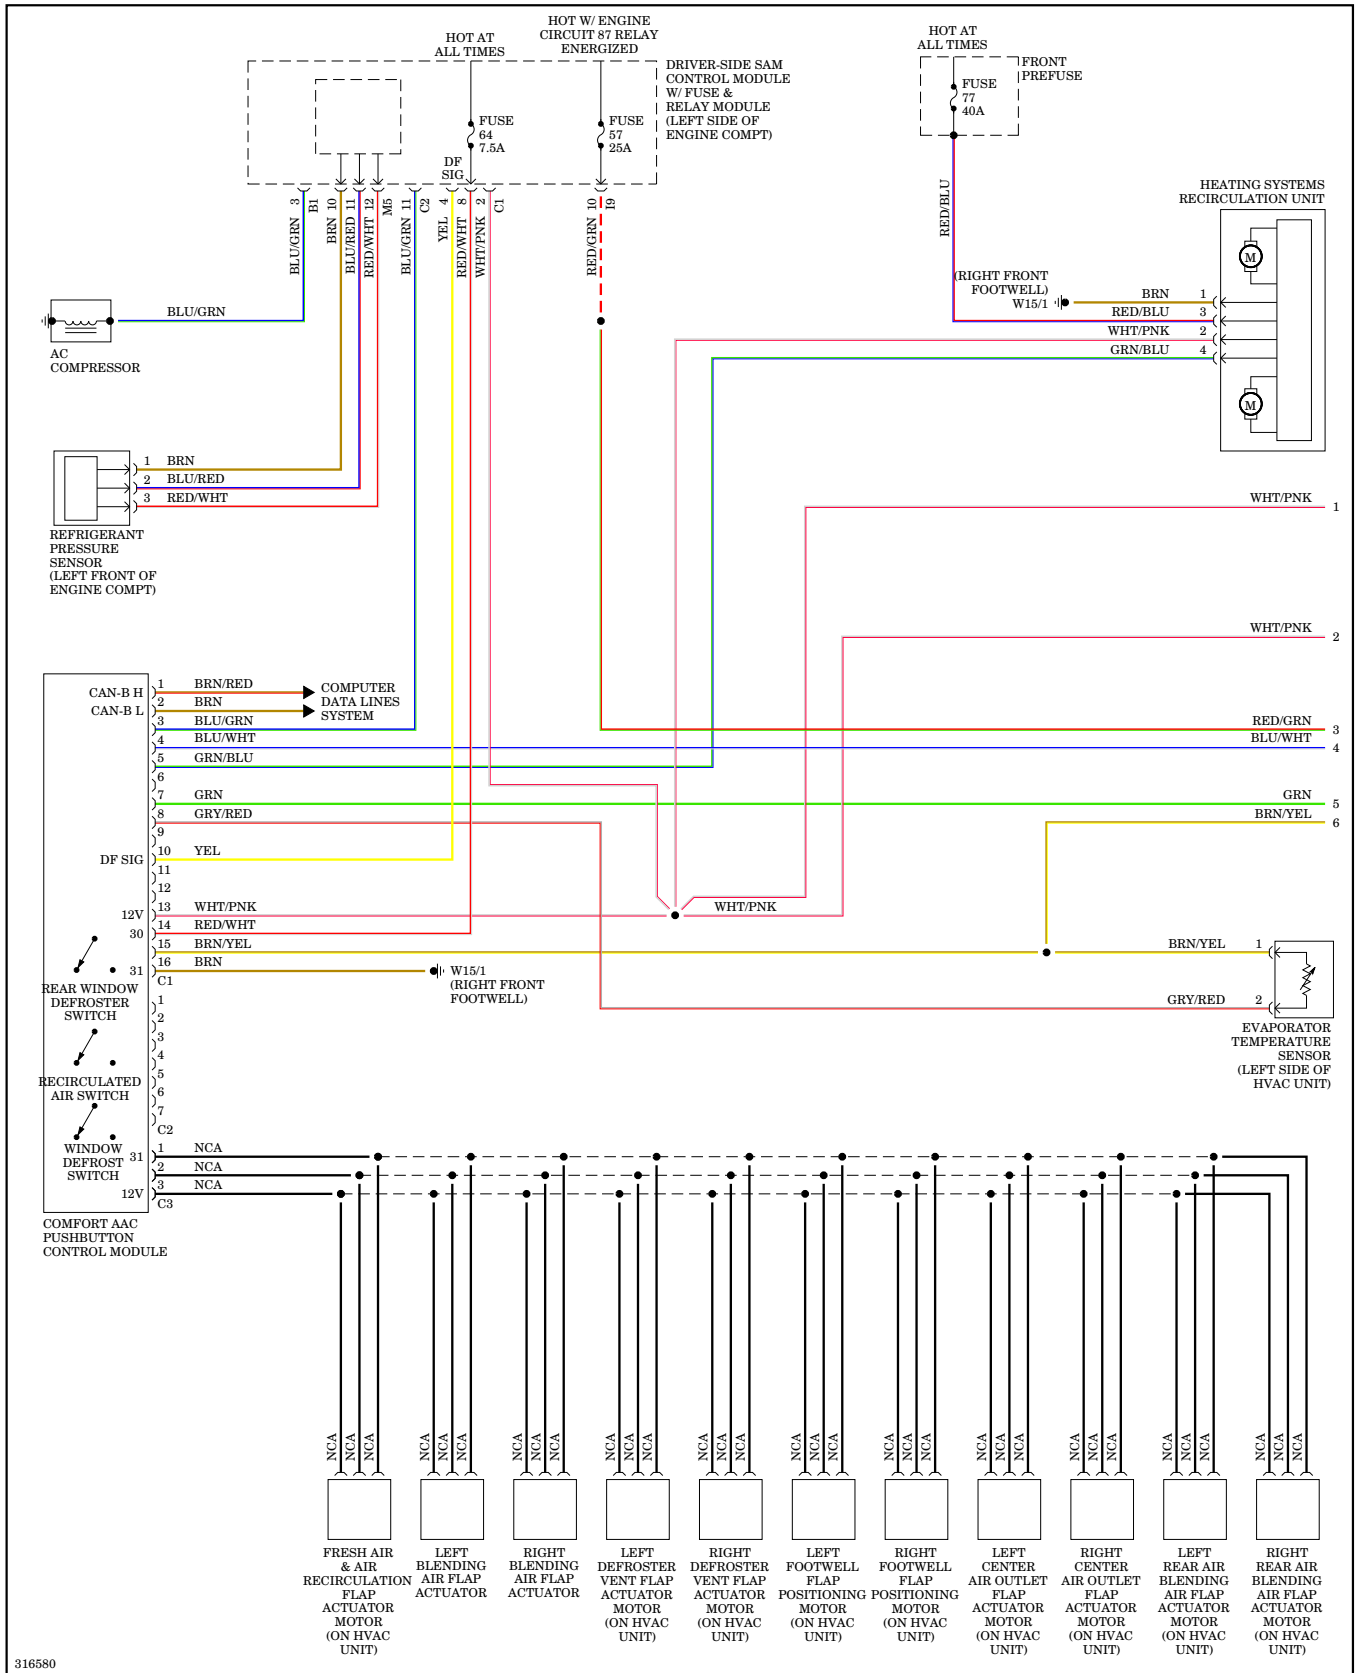

# AIR CONDITIONING

316580

Anti-lock Brakes Wiring Diagram (2 of 2) for Mercedes-Benz CLS550 2009

**ANTI-THEFT**

317283

**Anti-theft Wiring Diagram for Mercedes-Benz CLS550 2009**

**BODY CONTROL MODULES**

Driver's Side SAM Control Module Wiring Diagram (1 of 2) for Mercedes-Benz CLS550 2009