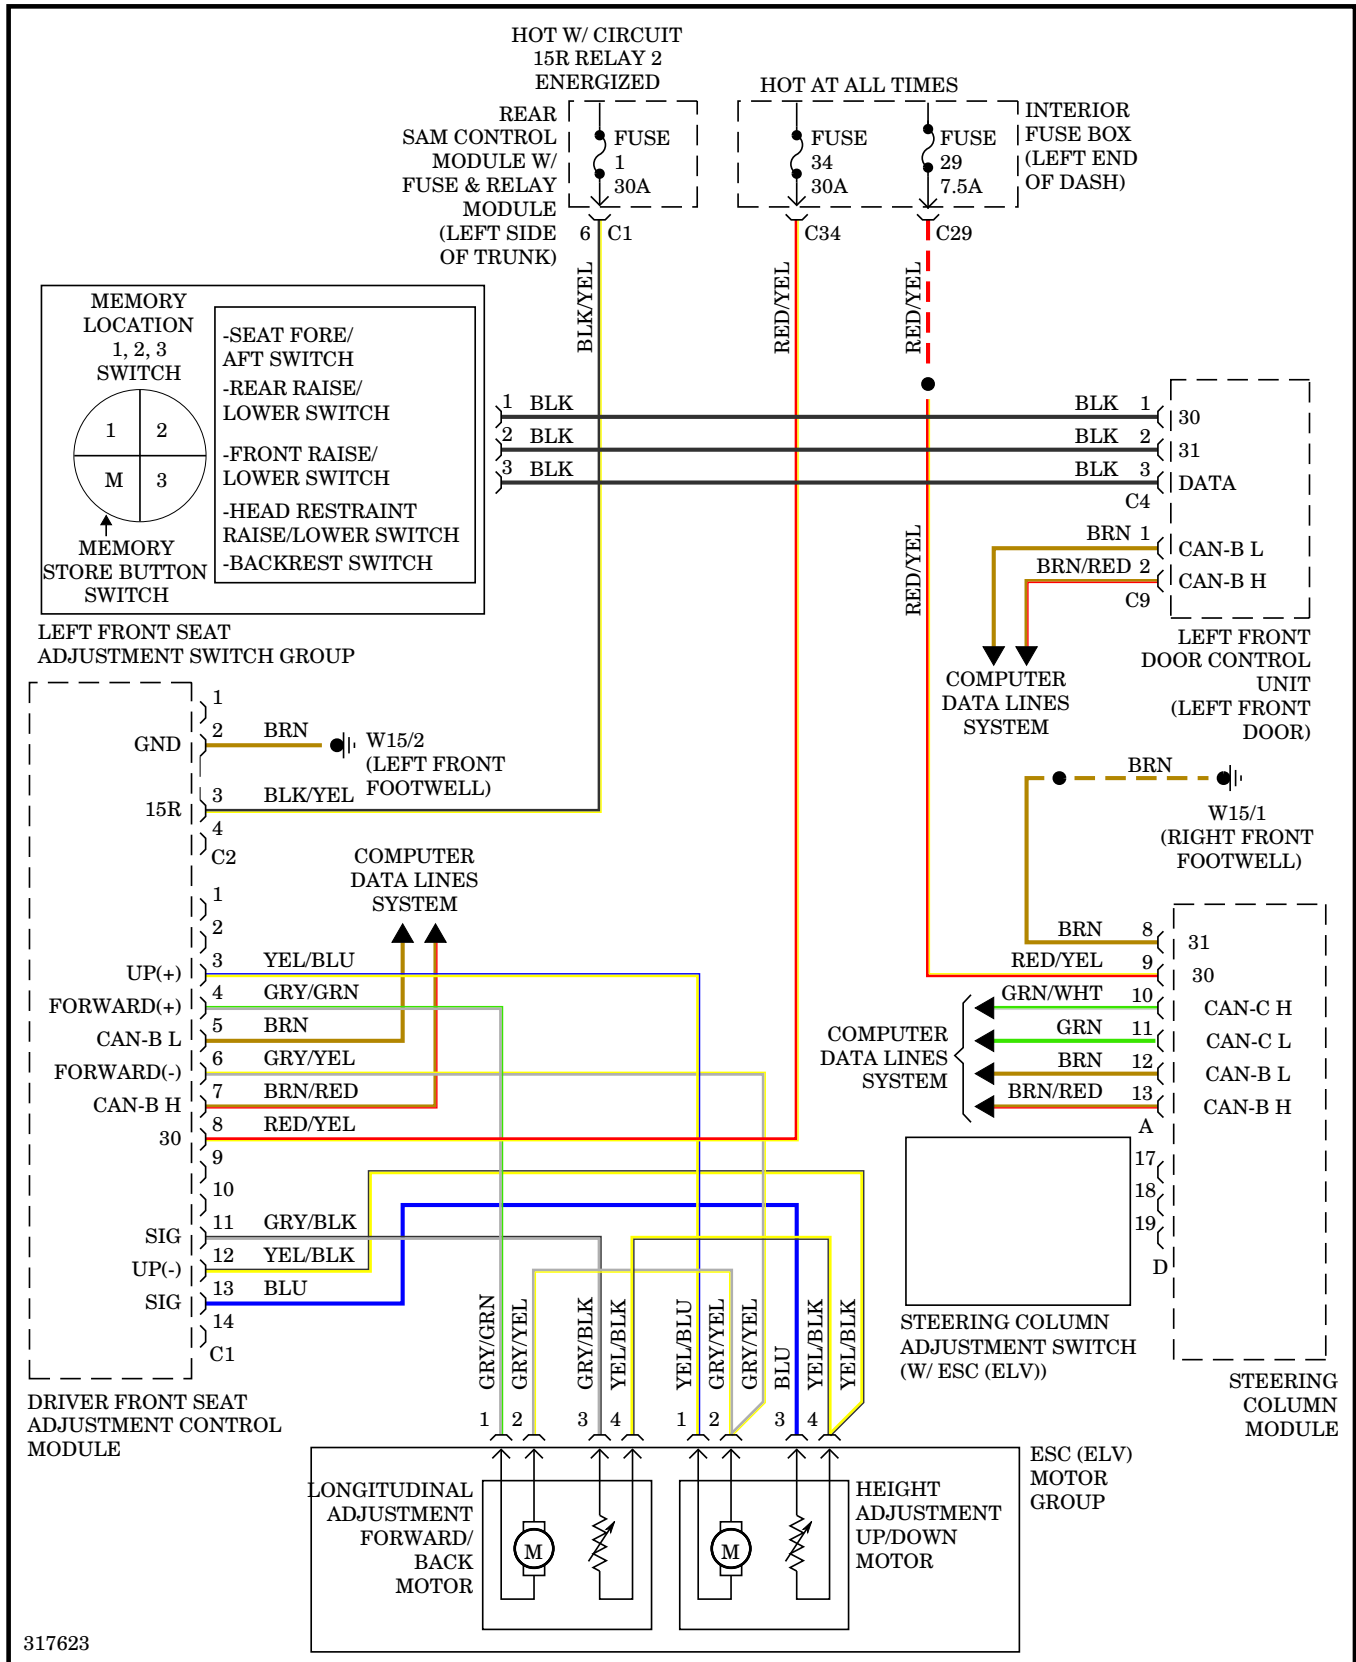

317623

Steering Column Memory Wiring Diagram for Mercedes-Benz CLS550 2009