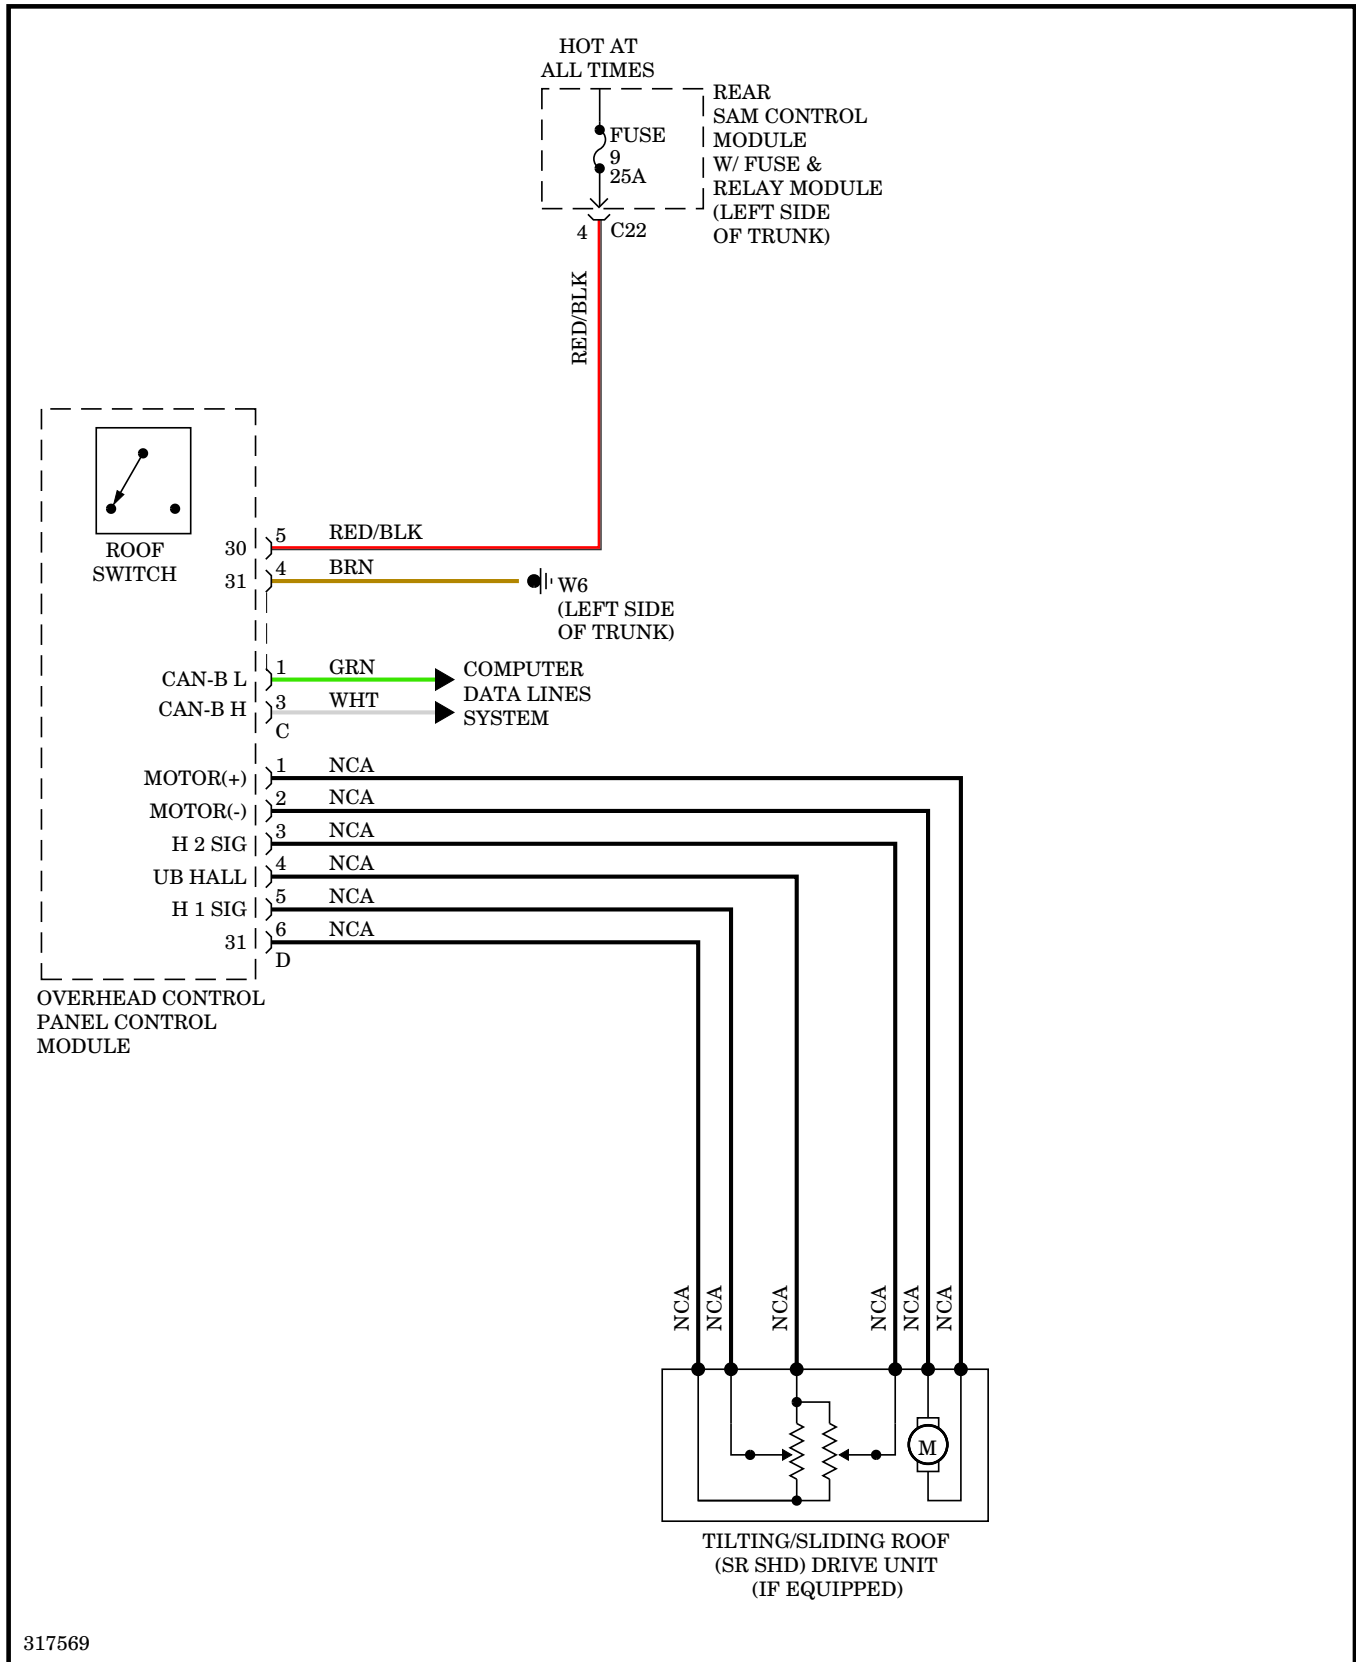

Power Top/Sunroof Wiring Diagram for Mercedes-Benz CLS550 2009

POWER WINDOWS