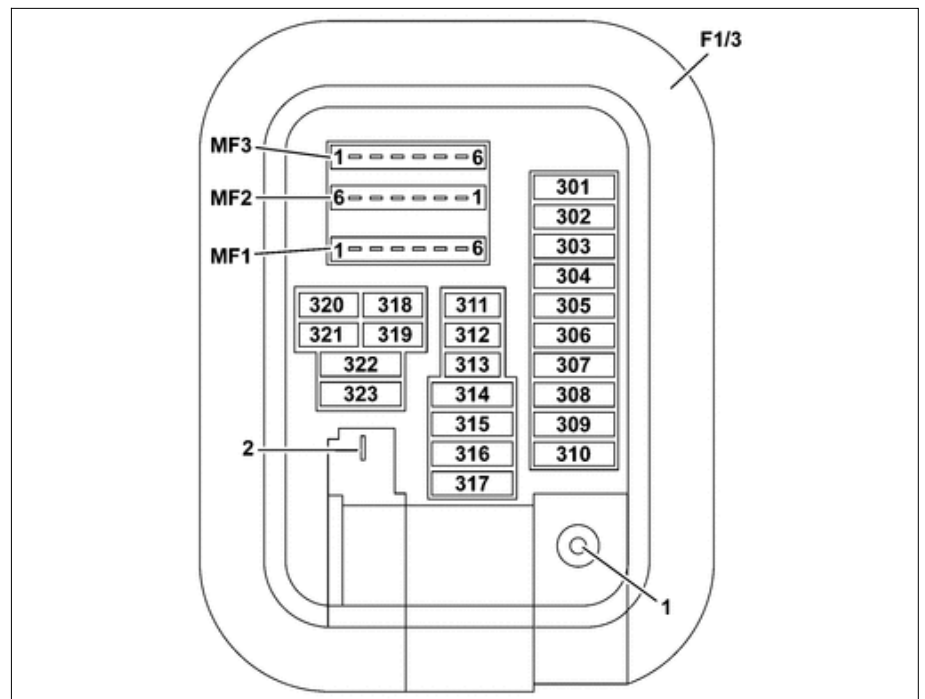

Model 257, 290

- 1 Connection "E1"
- 2 Connection "E2"
- F1/3 Passenger-side A-pillar fuse box

P54.15-3688-06

Slot	Fuse	Circuit	Wire Identification	Fused component	Fuse rating (A)
301	Electrical fuse 301 (F1/3f301)	30t	2.5 RDBU	LHD vehicles: Right rear door control unit (N69/4)	30
			2.5 RDYE	Right-hand steering: Left rear door control unit (N69/3)	
302	Electrical fuse 302 (F1/3f302)	30t	2.5 RD	LHD vehicles: Right front door control unit (N69/2)	30
				Right-hand steering: Left front door control unit (N69/1)	
303	Electrical fuse 303 (F1/3f303)	30t	2.5 RDGN	With code 278 (Fully electric front seats) or code 275 (Memory Package): Driver seat control unit (N32/1)	30
304	Electrical fuse 304 (F1/3f304)	30t	2.5 RDYE	With code 278 (Fully electric front seats) or code 275 (Memory Package): Front passenger seat control unit (N32/2)	30
305	Electrical fuse 305 (F1/3f305)	30t	0.35 RDYE	Rain/light sensor with additional functions (B38/2)	5
306	Electrical fuse 306 (F1/3f306)	30t	2.5 RDGY	With code 401 (Seat climate control for driver and front passenger) or code 873 (Seat heating for driver and front passenger), except code 278 (Fully electric front seats) and except code 275 (Memory Package): Front seat heating/seat ventilation control unit (N25/17)	30
				With code 902 (Seat heater plus for driver and front passenger): Front passenger seat heater control unit (N25/4)	
307	Electrical fuse 307 (F1/3f307)	30t	0.75 RD	With code 362 (HERMES LTE) or code 364 (HERMES - UMST communication module for Russia): HERMES control unit (N112/9)	5
308	Electrical fuse 308 (F1/3f308)	30t	0.5 RDVT	Diagnostics plug (X11/4)	5
309	Electrical fuse 309 (F1/3f309)	30t	2.5 RDWH	With code 414 (Sliding sunroof): Sliding roof control module (A98/1)	30
				Model 290 with code 416 (Panoramic roof): Panoramic roof roller sun blind control module (A98/2)	
310	Electrical fuse 310 (F1/3f310)	30t	4.0 RDBK	LHD vehicles: Right front reversible emergency tensioning retractor (A76/1)	30
			4.0 RDGN	Right-hand steering: Left front reversible emergency tensioning retractor (A76)	
311	Electrical fuse 311 (F1/3f311)	30t	1.0 RD	Powertrain control unit (N127)	5