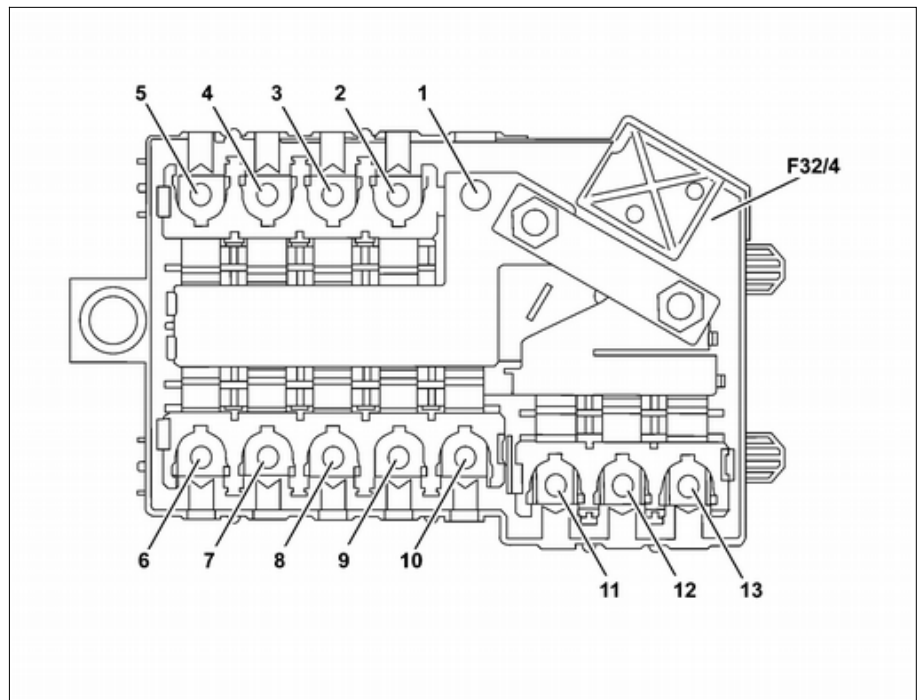

Model 257, 290

F32/4 Vehicle interior prefuse box

P54.15-3684-06

Connection	Fuse	Circuit	Wire Identification	Fused component	Fuse rating (A)
1	-	30t	35.0 RD	Connection, circuit 30t from engine compartment prefuse box (F32/3)	-
2	Electrical fuse 2 (F32/4f2)	-	-	Spare	-
3	Electrical fuse 3 (F32/4f3)	30t	4.0 RD	Air conditioner housing (A32)	40
4	Electrical fuse 4 (F32/4f4)	-	-	Spare	-
5	Electrical fuse 5 (F32/4f5)	30t	-	Engine 264 with code 401 (Seat climate control for driver and front passenger) or code 824 (Additional parts for countries with cold temperatures) or code 873 (Seat heating for driver and front passenger) or code 902 (Seat heating plus for driver and front passenger) except code 228 (Stationary heater) and except code 913 (Hot-country code), engine 654 except code 228 (Stationary heater) and except code 913 (Hot-country code), engine 656 except code 228 (Stationary heater) and except code 913 (Hot-country code): PTC heater booster (R22/3)	150
6	Electrical fuse 6 (F32/4f6)	30t	10.0 RD	Except code 228 (Stationary heater) and except code 275 (Memory Package) and except code 414 (Sliding sunroof) and except code 460 (Canada version) and except code 494 (USA version) and except code 873 (Seat heating for driver and front passenger): Passenger-side A-pillar fuse box (F1/3)	80
			16.0 RD	With code 228 (Stationary heater), code 275 (Memory Package), code 414 (Sliding sunroof), code 460 (Canada version), code 494 (USA version) or code 873 (Seat heating for driver and front passenger): Passenger-side A-pillar fuse box (F1/3)	150
7	Electrical fuse 7 (F32/4f7)	30t	16.0 RD or 25.0 RD	Rear fuse and relay module (K40/5)	150
8	Electrical fuse 8 (F32/4f8)	30t	12.0 RD	With code 597 (Windshield, heated) and except code B01 (48V technology): Windshield heater control unit (N61)	125
9	Electrical fuse 9 (F32/4f9)	-	-	Spare	-
10	Electrical fuse 10 (F32/4f10)	30t	6.0 RD or 6.0 BK	Electric controller unit for fully integrated transmission control (Y3/8)	60