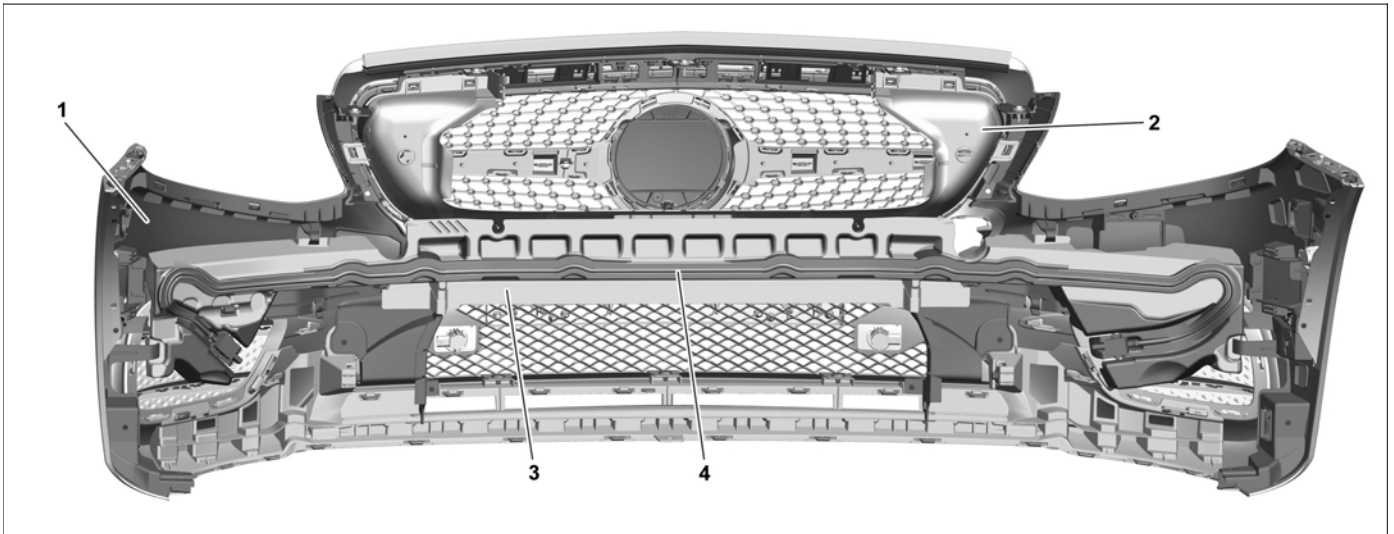

Model 205, 213  
except code P23 (EXCLUSIVE exterior)

Model 238, 253 (except 253.388/389/988/989)

P88.20-4689-08

1 Front bumper  
2 Radiator trim  
3 Impact absorber  
4 Pedestrian protection sensor

☒ ☒	Remove/install		
1	Remove front bumper (1)	Model 205 except code P23 (EXCLUSIVE exterior) Model 253 (except 253.388/389/988/989) Model 213 except code P23 (EXCLUSIVE exterior) Model 238 (except 238.361/461) except code P31 (AMG Line exterior)	AR88.20-P-2000LW  AR88.20-P-2000LWE
2	Disconnect electrical connectors from pedestrian protection sensor (4)	Model 205, 213 with code U60 (Active Bonnet (Pedestrian protection)) except code P23 (EXCLUSIVE exterior) Model 238 (except 238.361/461) with code U60 (Active Bonnet (Pedestrian protection)) except code P31 (AMG Line exterior) Model 253 (except 253.388/389/988/989) with code U60 (Active Bonnet (Pedestrian protection))	
3	Remove impact absorber (3) Notes on pedestrian protection sensor  General information on the impact absorber	Model 205 with code U60 (Active Bonnet (Pedestrian protection)) except code P23 (EXCLUSIVE exterior) Model 253 (except 253.388/389/988/989) with code U60 (Active Bonnet (Pedestrian protection))	AH91.60-P-0001-01A  AH88.20-P-1000-01A