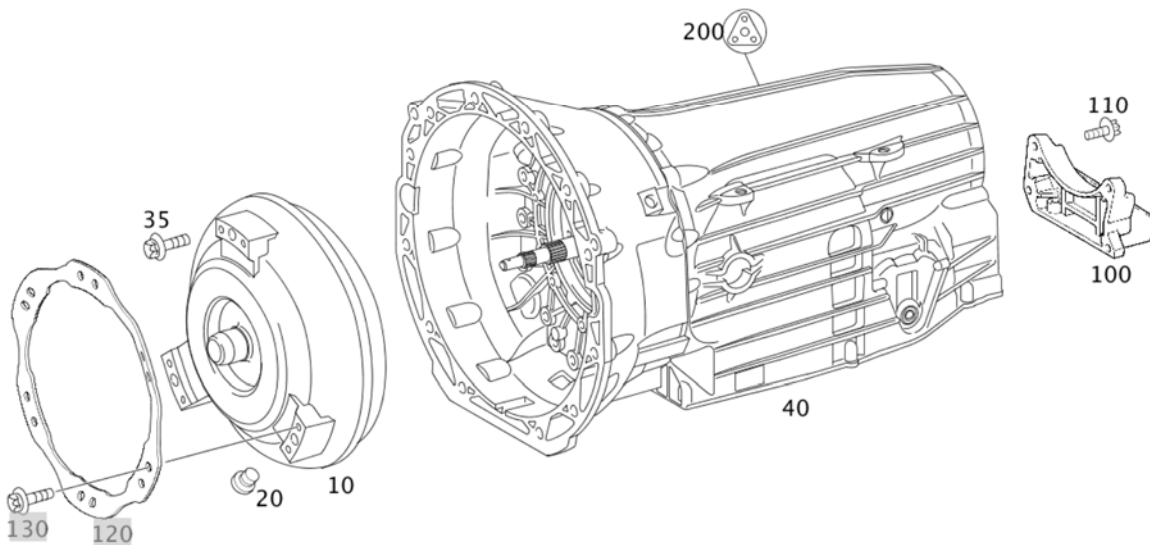

- Parts list -

Mode	BM mode	Catalog	D48
VIN/mod. des.	WDD2073591F241454	Major assembly	Chassis
VIN	WDDKJ5KB9EF241454	Major assy. mod. des.	C207359
Assortment class	PC	Group	27 AUTOMATIC TRANSMISSION
Market		Sub-group	015 TRANSMISSION ASSEMBLY,TORQUE CONVERTER,GASKET KIT
BM overview	E 350 BLUE EFFICIENCY		

Image ID: drawing_B27015000042

Item	Part number	Designation/additional information	Qty
10	A 221 250 36 02 	TORQUE CONVERTER  Code: (G906/G960)+A64;  [697] PART IS ONLY OR ALSO SUPPLIED AS RECONDITIONED PART  Fault location 27551  Alternative parts are available	1
20	A 001 990 11 17 	* SCREW PLUG WITH SEAL RING M8X1  Fault location 27502	1
35	Q 0000000001	IMPORTANT INFORMATION FOR PARTS,SEE: 27/125	1
40	A 212 270 86 08	AUTOMATIC TRANSMISSION Replaces: A2122706409 Replaces: A2122703406 Replaces: A2122703409  Code: G906+A20+A21+A63+A89+A99+(J5A/J8A);  [697] PART IS ONLY OR ALSO SUPPLIED AS RECONDITIONED PART  Alternative parts are available	1
40	A 212 270 34 09	AUTOMATIC TRANSMISSION Replaced by: A 212 270 34 06  Code: G906+A20+A21+A63+A89+A99+(J5A/J8A);  [697] PART IS ONLY OR ALSO SUPPLIED AS RECONDITIONED PART  Plant information  Alternative parts are available	1
40	A 212 270 34 06	AUTOMATIC TRANSMISSION Replaced by: A 212 270 64 09 Replaces: A2122703409  Code: G906+A20+A21+A63+A89+A99+(J5A/J8A);  [697] PART IS ONLY OR ALSO SUPPLIED AS RECONDITIONED PART  Plant information  Alternative parts are available	1