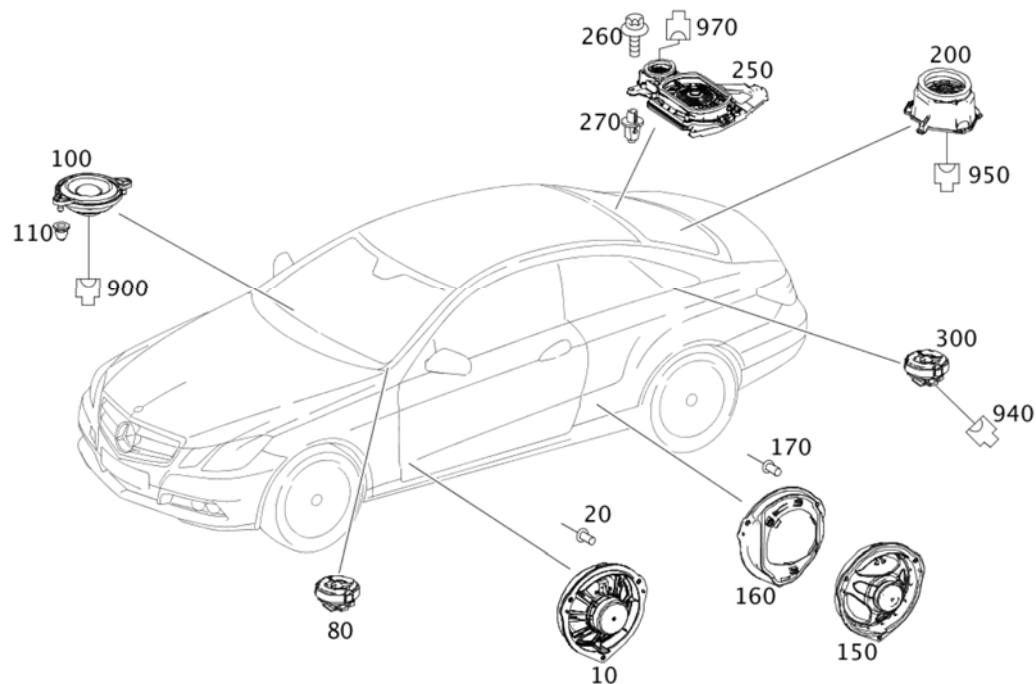

- Parts list -

Mode	BM mode	Market	
VIN/mod. des.	WDD2073591F211394	BM overview	E 350 BLUE EFFICIENCY
VIN	WDDKJ5KB1DF211394	Catalog	D48
Assortment class	PC	Group	82 ELECTRICAL SYSTEM
		Sub-group	310 LOUDSPEAKER

Copyright 2020-07-14 Daimler AG

Image ID: drawing_B82310000106

Item	Part number	Designation/additional information	Qty
10	A 204 820 55 02	SPEAKER LEFT DOOR  Code: 810+(803/804/805/806/807);  Fault location 82F58	1
10	A 204 820 55 02	SPEAKER RIGHT DOOR  Code: 810+(803/804/805/806/807);  Fault location 82U58	1
80	A 212 820 10 02	SPEAKER MIRROR TRIANGLE, LEFT  Code: 810;  Fault location 82G77	1
80	A 212 820 10 02	SPEAKER MIRROR TRIANGLE, RIGHT  Code: 810;  Fault location 82V77	1
100	A 172 820 07 02	SPEAKER IN INSTRUMENT PANEL  Code: 810+((359)+803/(348/350/06U)+(803/804/805/806/807));  Fault location 87037	1
150	A 204 820 55 02	SPEAKER SIDE PANELLING, LEFT  Code: (803/804/805/806/807)+810;  Fault location 82H51	1
150	A 204 820 55 02	SPEAKER SIDE PANELLING, RIGHT  Code: (803/804/805/806/807)+810;  Fault location 82W51	1
200	A 204 820 58 02	SPEAKER IN LEFT PARCEL SHELF 00041  Code: 810+-(800/801/802);  Fault location 82513	1
250	A 204 820 57 02	SPEAKER IN RIGHT PARCEL SHELF  Code: 810;  Plant information  Fault location 82513	1

Item	Part number	Designation/additional information	Qty
300	A 212 820 10 02	SPEAKER LEFT TWEETER  Code: 810;  Fault location 82G78	1
300	A 212 820 10 02	SPEAKER RIGHT TWEETER  Code: 810;  Fault location 82V78	1