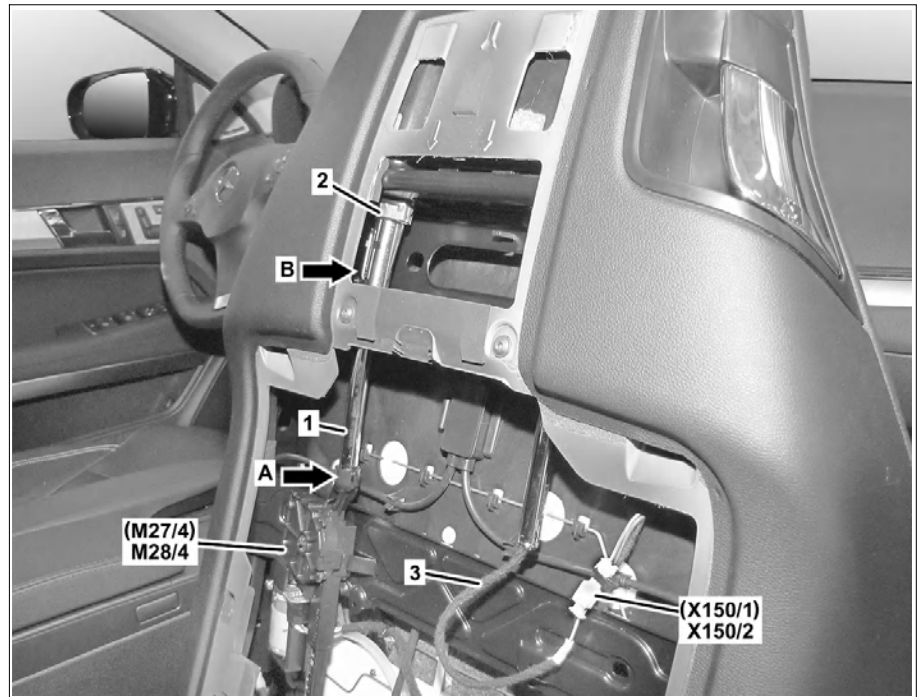

MODEL 204.3, 207

Shown on model 207 right front seat with code (242) Electrically adjustable front passenger seat with memory function

- 1 Head restraint
- 2 Head restraint guide
- 3 Wiring harness

M27/4 Head restraint adjustment seat adjustment motor, driver seat (with code (275) Memory package (driver seat, steering column, mirrors))

P91.16-2819-06

M28/4 Head restraint adjustment seat adjustment motor, front passenger seat (with code (242) Electrically adjustable front passenger seat with memory)

X150/1 Driver NECK-PRO head restraint electrical connector
X150/2 Front passenger NECK-PRO head restraint electrical connector