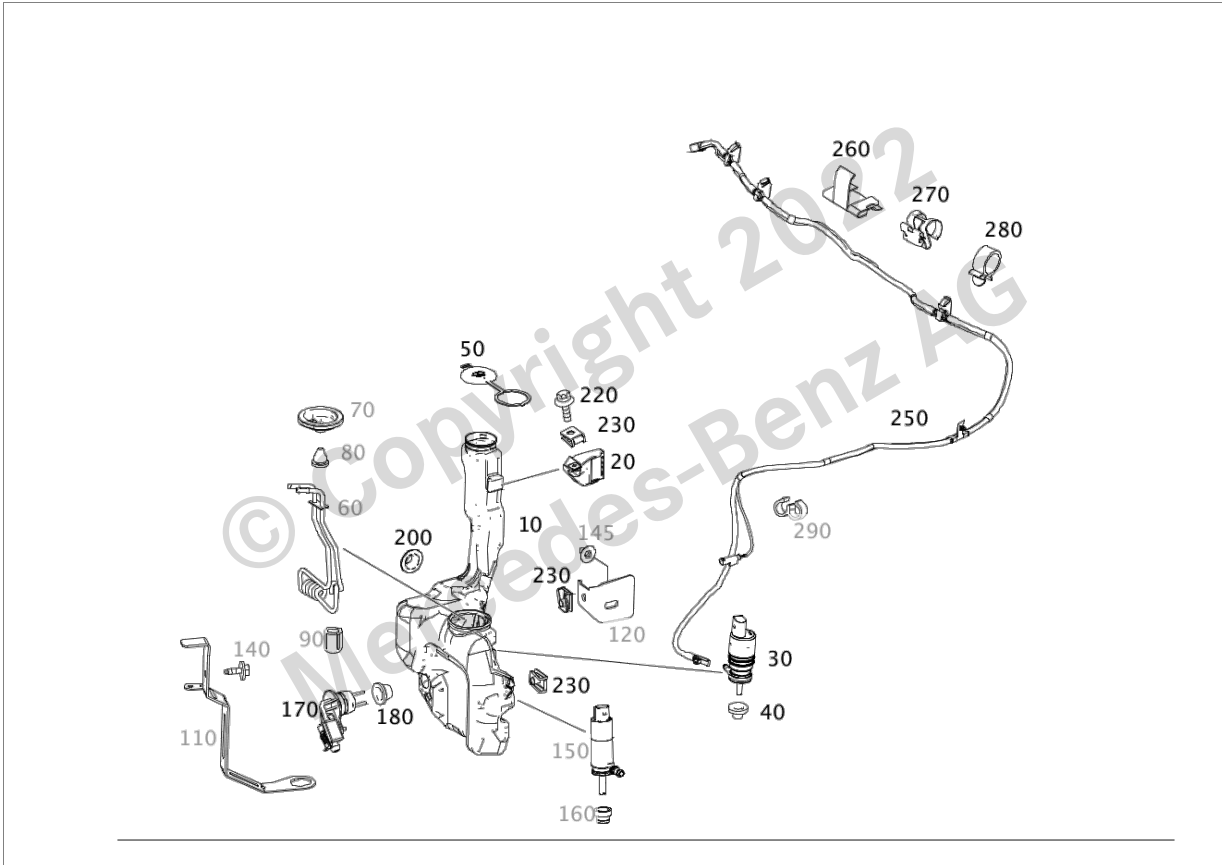

- Parts list -

Vehicle	WDDKK5GF2BF075590 (69C)	E 350 Cabriolet	
Color	799 - DIAMANTWEISS - METALLICLACK	Equipment	201 - LEDER - SCHWARZ / ANTHRAZIT
FIN: WDD2074561F075590		Assortment class	PC
Group	86 WINDSHIELD WASHER,EMERGENCY EQUIPMT.	Sub-group	030 PANE WASHER,HEADLAMP WIPER/WASHER

Image ID: drawing_B86030000270

Item	Part number	Designation/additional information	Qty
10	A 204 869 05 20	LIQUID RESERVOIR Code: (800/801/802/803)+-228;	1
20	A 204 869 00 14	BRACKET FOR TANK TO BODY	1
30	A 221 869 01 21	PUMP FOR WINDSHIELD WASHER	1
40	A 000 998 90 01	FEED-THROUGH GROMMET BETWEEN RESERVOIR AND PUMP	1
50	A 171 869 01 08 5E52	CAP	1
170	A 221 820 91 10	SWITCH FOR WASHING WATER STATUS	1
180	A 203 869 00 98	SEAL BETWEEN RESERVOIR AND SWITCH	1

Parts Information

Item	Part number	Designation/additional information	Qty
200	A 203 869 01 98	SEAL BETWEEN RESERVOIR AND BODY  Code: -M278;	1
220	N 910143 006001 	HEXALOBULAR BOLT FOR TANK TO BODY; M6X16	3
230	A 000 990 50 37	SPRING NUT FOR TANK TO BODY; M6	3
250	A 207 860 02 92 	HOSE WITH NOZZLES  Code: (800/801/802/803)+-(M278/228);	1
260	A 008 988 69 78 	CLAMP FOR HOSE TO COVER  Code: (800/801/802/803)+-(M278/228);	5
270	A 011 988 92 78	MOUNTING CLIP FOR HOSE TO COVER  Code: (800/801/802/803)+-(M278/228);	1
280	A 001 995 17 44 	CLAMP FOR HOSE TO BODY; 20 MM	1