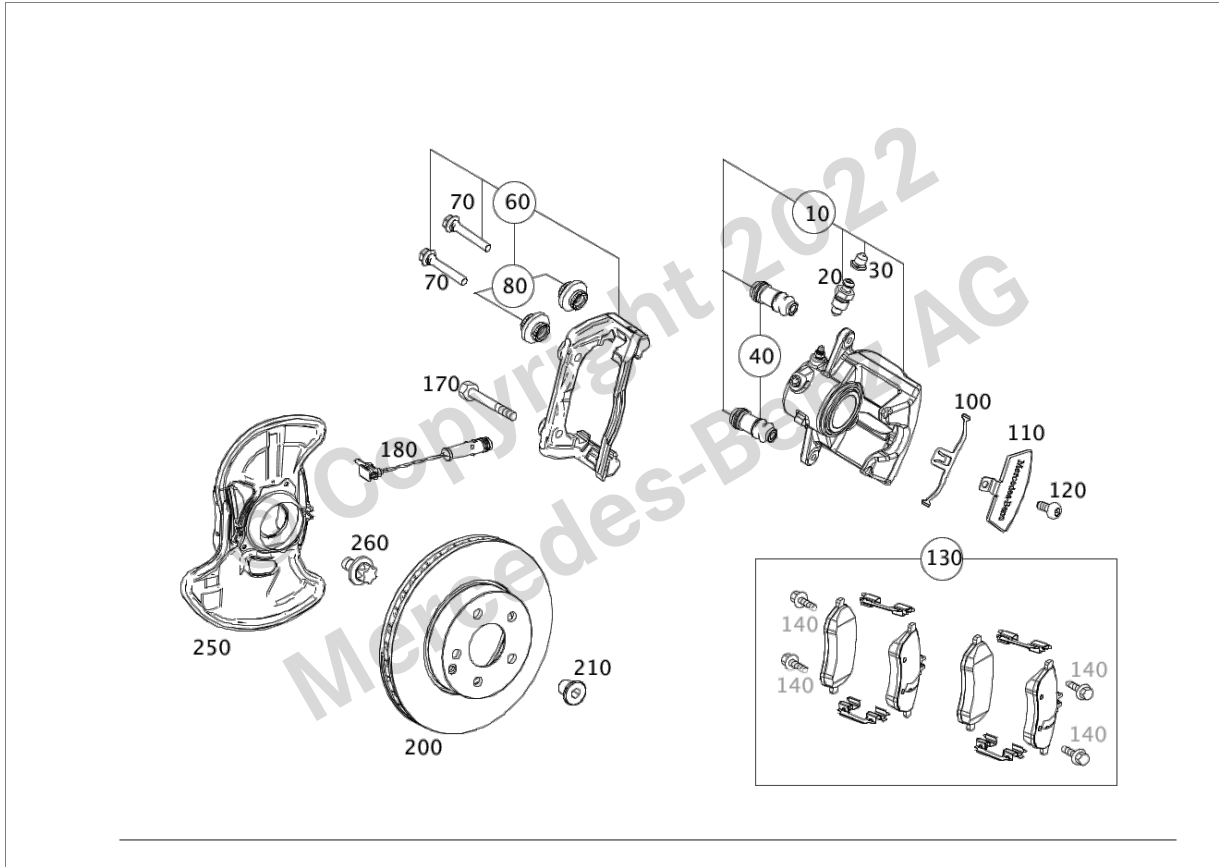

- Parts list -

Vehicle	WDDKJ7DB9EF228017 (69B)	E 500 BlueEFFICIENCY Coupe	
Color	040 - undefined	Equipment	211 -
FIN: WDD2073731F228017		Assortment class	PC
Group	42 BRAKES	Sub-group	030 FRONT WHEEL BRAKE

Image ID: drawing_B42030000137

Item	Part number	Designation/additional information	Qty
10	A 207 421 02 81	PISTON HOUSING LEFT PARTS KIT WITH GUIDE SLEEVE Code: (801/802/803/804)+M278+M46+494;	1
10	A 207 421 05 81	PISTON HOUSING RIGHT PARTS KIT WITH GUIDE SLEEVE Code: (801/802/803/804)+M278+M46+494;	1
20	A 000 420 94 55	* BLEED VALVE Code: (801/802/803/804)+M278+M46+494;	2
30	A 000 421 29 48	* CAP Breather valve Code: (801/802/803/804)+M278+M46+494;	2
40	A 000 420 13 76	* PARTS KIT, PILOT BUSHING GUIDE SLEEVE AND SAFETY PLUG Code: (800/801/802/803/804)+M278+M46+494;	2
60	A 207 421 01 94	BRAKE CARRIER WITHOUT GUIDE SLEEVE Code: (800/801/802/803/804)+M278+M46+494;	2