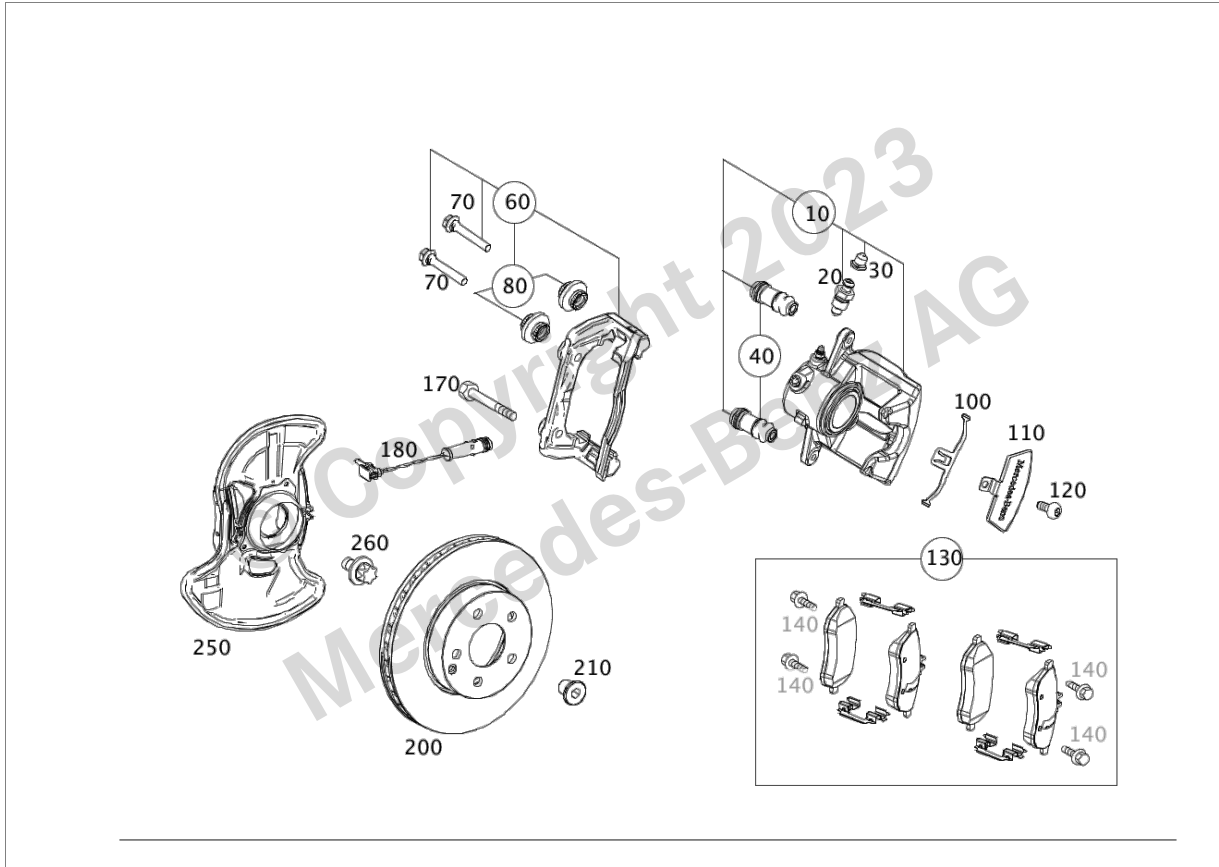

- Parts list -

Vehicle	WDDKK7DF6EF250282 (69C)	E 500 BlueEFFICIENCY Cabriolet
Color	799 - undefined	Equipment 215 -
FIN: WDD2074731F250282		Assortment class PC
Group	42 BRAKES	Sub-group 030 FRONT WHEEL BRAKE

Image ID: drawing_B42030000144

Item	Part number	Designation/additional information	Qty
10	A 207 421 02 81	PISTON HOUSING LEFT PARTS KIT WITH GUIDE SLEEVE Code: (801/802/803/804)+M278+M46+494;	1
10	A 207 421 05 81	PISTON HOUSING RIGHT PARTS KIT WITH GUIDE SLEEVE Code: (801/802/803/804)+M278+M46+494;	1
20	A 000 420 94 55	* BLEED VALVE Code: (801/802/803/804)+M278+M46+494;	2
30	A 000 421 29 48	* CAP Breather valve Code: (801/802/803/804)+M278+M46+494;	2
40	A 000 420 13 76	* PARTS KIT, PILOT BUSHING GUIDE SLEEVE AND SAFETY PLUG Code: (800/801/802/803/804)+M278+M46+494;	2
60	A 207 421 01 94	BRAKE CARRIER WITHOUT GUIDE SLEEVE Code: (800/801/802/803/804)+M278+M46+494;	2