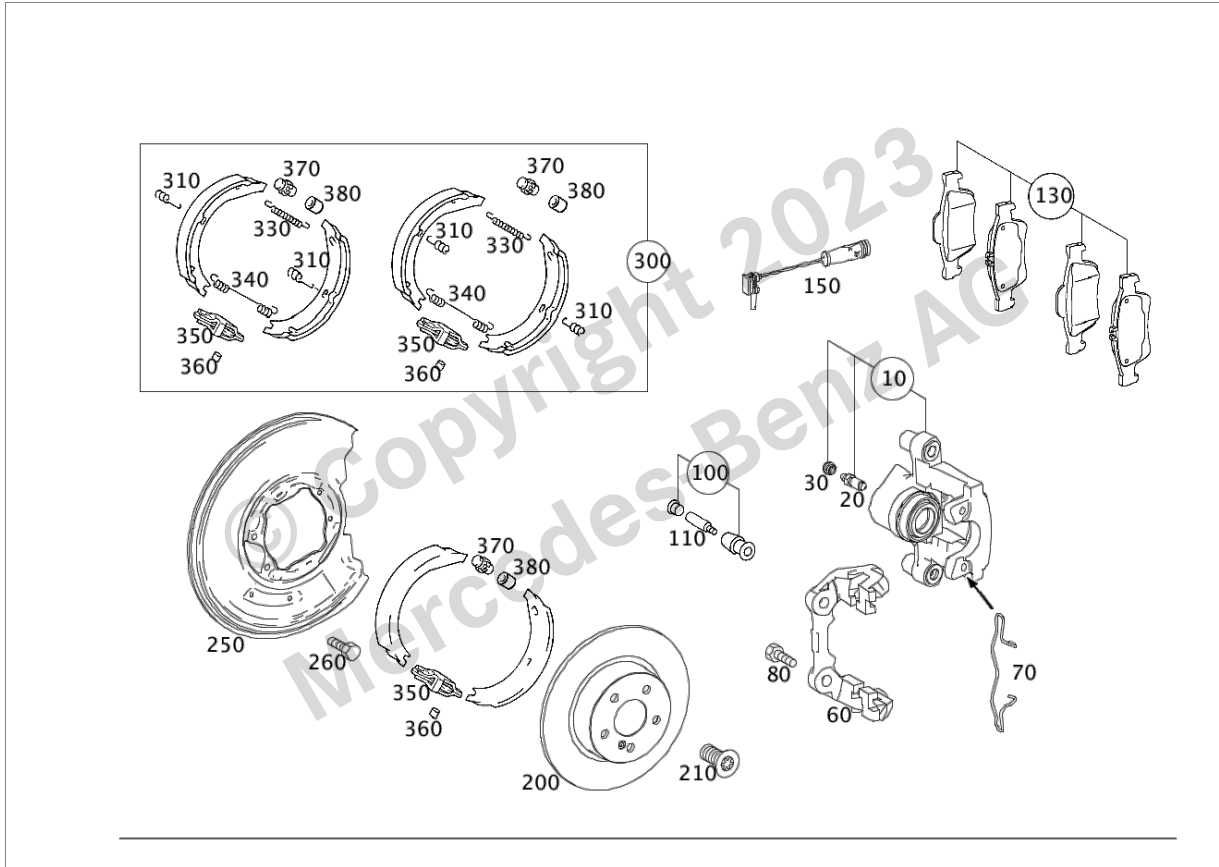

- Parts list -

<b>Vehicle</b>	WDDKK7DF6EF250282 (69C)	E 500 BlueEFFICIENCY Cabriolet
<b>Color</b>	799 - undefined	<b>Equipment</b> 215 -
FIN: WDD2074731F250282		<b>Assortment class</b> PC
<b>Group</b>	42 BRAKES	<b>Sub-group</b> 045 REAR WHEEL BRAKE

## Parts Information

Item	Part number	Designation/additional information	Qty
80	A 124 421 05 71	HEXAGON HEAD BOLT CALIPER TO WHEEL BEARING; M12X1.5X35	4
100	A 000 420 00 76	PARTS KIT, PILOT BUSHING Parts kit  Code: M278+M46+494;	2
110	A 000 421 08 18	PIN  Code: M278+M46+494;	4
130	A 005 420 42 20 	PARTS KIT, BRAKEPAD Parts kit  Code: M278+M46+494; Replaced by: A 007 420 60 20	1
130	A 007 420 60 20 	PARTS KIT, BRAKEPAD Parts kit  [431] WHEN SELLING BRAKE LININGS TO END USERS/DESK BUYERS THE A 203 005 25 99 IS TO BE HANDED OVER FREE OF CHARGE  Code: M278+M46+494; Replaces: A 005 420 42 20	1
150	A 211 540 17 17	BRAKEPAD WEAR SENSOR BRAKE LINING WEAR INDICATOR	1
200	A 000 423 12 12	BRAKE DISK, VENTED REAR RIGHT  [408] ONLY REPLACEABLE BY PAIRS  Code: M278+M46;	1
200	A 000 423 12 12	BRAKE DISK, VENTED REAR LEFT  [408] ONLY REPLACEABLE BY PAIRS  Code: M278+M46;	1
210	A 220 421 01 71	FIT SCREW BRAKE DISC TO WHEEL HUB; M8X12	2
250	A 204 421 17 20	PROTECTIVE METAL SHEET LEFT	1
250	A 204 421 18 20	PROTECTIVE METAL SHEET RIGHT	1
260	A 220 423 03 71	SCREW EXPANSION LOCK AND COVER PANEL TOWHEELCARRIER; M8X12	4
260	N 000000 005943	SCREW COVER PLATE TO WHEEL BEARING; M6X12	4
300	A 004 420 86 20 	PARTS KIT, BRAKE SHOE PARTS KIT	1
310	A 201 423 05 92 	* EXTENSION SPRING BRAKE PAD TO COVER PLATE Replaced by: A 230 423 00 92	4
310	A 230 423 00 92 	* SPRING BRAKE PAD TO COVER PLATE Replaces: A 201 423 05 92	4
330	A 210 423 00 92 	* EXTENSION SPRING BRAKE SHOE PULL-BACK	2
340	A 000 993 73 11  	* EXTENSION SPRING BRAKE SHOE PULL-BACK	2
350	A 201 420 05 89 	* EXPANSION LOCK, DRUM BRK. EXPANDING LOCK	2
360	A 108 427 00 74 	* CYLINDER PIN BRAKE CONTROL CABLE TO TENS. SHACKLE	2