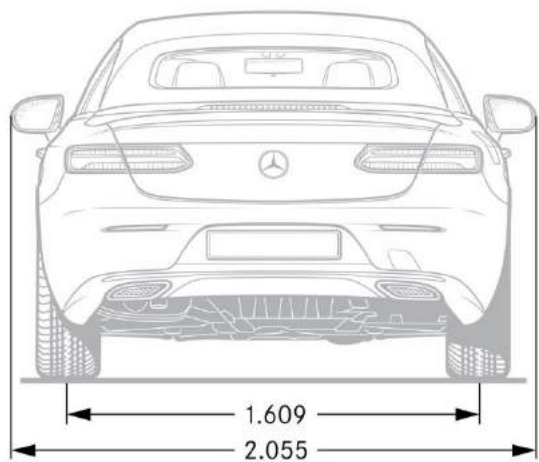

designo Black/Titanium Grey Pearl (P62)

designo Macchiato Beige/Titian red (P87)

Macchiato Beige / Yacht Blue Nappa Leather (815)

	<i>E 450</i>	<i>E 450 4MATIC</i>
Engine Configuration	3.0L V6 biturbo engine	3.0L V6 biturbo engine
Power (hp)	362	362
Torque (lb-ft)	369	369
Displacement (cc)	2,996	2,996
Acceleration 0-60 mph (sec)	5.1	5.1
Fuel Economy (Cty/Hwy/Comb)	tbd	tbd
Top Speed (mph)	130	130
Fuel Requirement (Octane)	91	91
Compression	10.50:1	10.50:1
Transmission	9G- TRONIC 9-Speed Automatic Transmission	9G- TRONIC 9-Speed Automatic Transmission
Transmission Speeds	9	9
Drive Configuration	Rear-wheel drive	All-wheel drive
Fuel Tank Size (gallons)	17.4	17.4
Trunk Size (cubic feet)	9.5	9.5
Curb Weight (lbs)	tbd	tbd
Vehicle Length (in.)	190.0	190.0
Vehicle Width w/ exterior mirrors (in.)	80.9	80.9
Vehicle Height (in.)	56.2	56.2
Wheelbase (in.)	113.1	113.1
Track Width Front/Rear (in.)	63.3/63.5	63.3/63.5

Specifications* – E 450 & E 450 4MATIC

Specifications* – E 450 & E 450 4MATIC – AMG Line

AMG E53 Cabriolet

A238

Model year 2019

Preliminary and Subject to Change

AMG
DRIVING PERFORMANCE

E 53