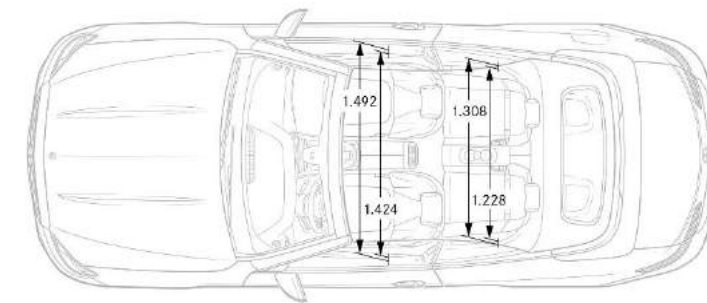

<i>E 450</i>	<i>E 450 4MATIC</i>
Engine Configuration	3.0L V6 biturbo engine	3.0L V6 biturbo engine
Power (hp)	362	362
Torque (lb-ft)	369	369
Displacement (cc)	2,996	2,996
Acceleration 0-60 mph (sec)	5.1	5.1
Fuel Economy (Cty/Hwy/Comb)	tbd	tbd
Top Speed (mph)	130	130
Fuel Requirement (Octane)	91	91
Compression	10.50:1	10.50:1
Transmission	9G- TRONIC 9-Speed Automatic Transmission	9G- TRONIC 9-Speed Automatic Transmission
Transmission Speeds	9	9
Drive Configuration	Rear-wheel drive	All-wheel drive
Fuel Tank Size (gallons)	17.4	17.4
Trunk Size (cubic feet)	9.5	9.5
Curb Weight (lbs)	tbd	tbd
Vehicle Length (in.)	190.0	190.0
Vehicle Width w/ exterior mirrors (in.)	80.9	80.9
Vehicle Height (in.)	56.2	56.2
Wheelbase (in.)	113.1	113.1
Track Width Front/Rear (in.)	63.3/63.5	63.3/63.5

Specifications* – E 450 & E 450 4MATIC