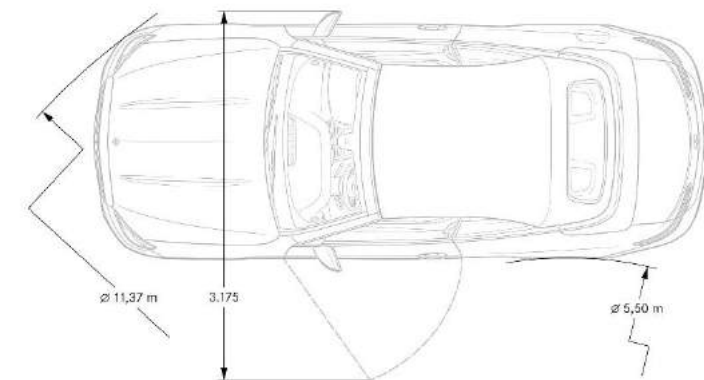

<i>E 450</i>	<i>E 450 4MATIC</i>
Engine Configuration	3.0L V6 biturbo engine	3.0L V6 biturbo engine
Power (hp)	362	362
Torque (lb-ft)	369	369
Displacement (cc)	2,996	2,996
Acceleration 0-60 mph (sec)	5.1	5.1
Fuel Economy (Cty/Hwy/Comb)	tbd	tbd
Top Speed (mph)	130	130
Fuel Requirement (Octane)	91	91
Compression	10.50:1	10.50:1
Transmission	9G- TRONIC 9-Speed Automatic Transmission	9G- TRONIC 9-Speed Automatic Transmission
Transmission Speeds	9	9
Drive Configuration	Rear-wheel drive	All-wheel drive
Fuel Tank Size (gallons)	17.4	17.4
Trunk Size (cubic feet)	9.5	9.5
Curb Weight (lbs)	tbd	tbd
Vehicle Length (in.)	190.0	190.0
Vehicle Width w/ exterior mirrors (in.)	80.9	80.9
Vehicle Height (in.)	56.2	56.2
Wheelbase (in.)	113.1	113.1
Track Width Front/Rear (in.)	63.3/63.5	63.3/63.5

Specifications* – E 450 & E 450 4MATIC