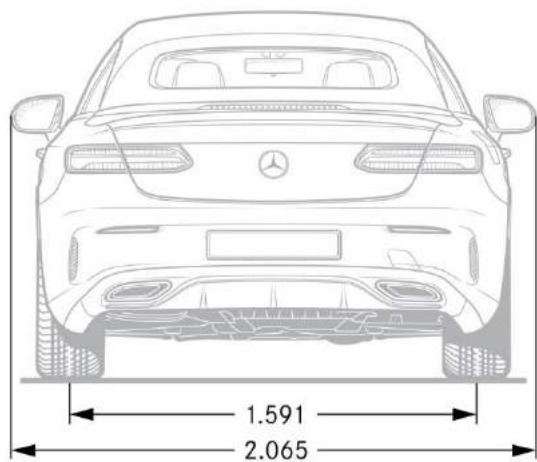

designo Black/Titanium Grey Pearl (P62)

designo Macchiato Beige/Titian red (P87)

Macchiato Beige / Yacht Blue Nappa Leather (815)

	<i>E 450</i>	<i>E 450 4MATIC</i>
Engine Configuration	3.0L V6 biturbo engine	3.0L V6 biturbo engine
Power (hp)	362	362
Torque (lb-ft)	369	369
Displacement (cc)	2,996	2,996
Acceleration 0-60 mph (sec)	5.1	5.1
Fuel Economy (Cty/Hwy/Comb)	tbd	tbd
Top Speed (mph)	130	130
Fuel Requirement (Octane)	91	91
Compression	10.50:1	10.50:1
Transmission	9G- TRONIC 9-Speed Automatic Transmission	9G- TRONIC 9-Speed Automatic Transmission
Transmission Speeds	9	9
Drive Configuration	Rear-wheel drive	All-wheel drive
Fuel Tank Size (gallons)	17.4	17.4
Trunk Size (cubic feet)	9.5	9.5
Curb Weight (lbs)	tbd	tbd
Vehicle Length (in.)	190.0	190.0
Vehicle Width w/ exterior mirrors (in.)	80.9	80.9
Vehicle Height (in.)	56.2	56.2
Wheelbase (in.)	113.1	113.1
Track Width Front/Rear (in.)	63.3/63.5	63.3/63.5

Specifications* – E 450 & E 450 4MATIC

Specifications* – E 450 & E 450 4MATIC – AMG Line

AMG E53 Cabriolet

A238

Model year 2019

Preliminary and Subject to Change

AMG
DRIVING PERFORMANCE

E 53