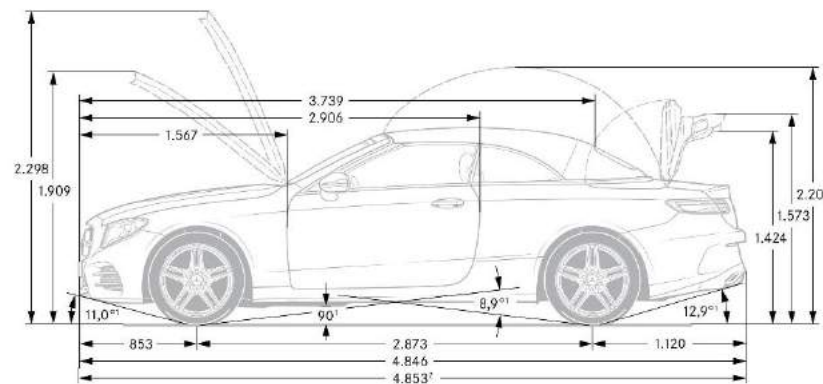

Specifications* – E 450 & E 450 4MATIC – AMG Line