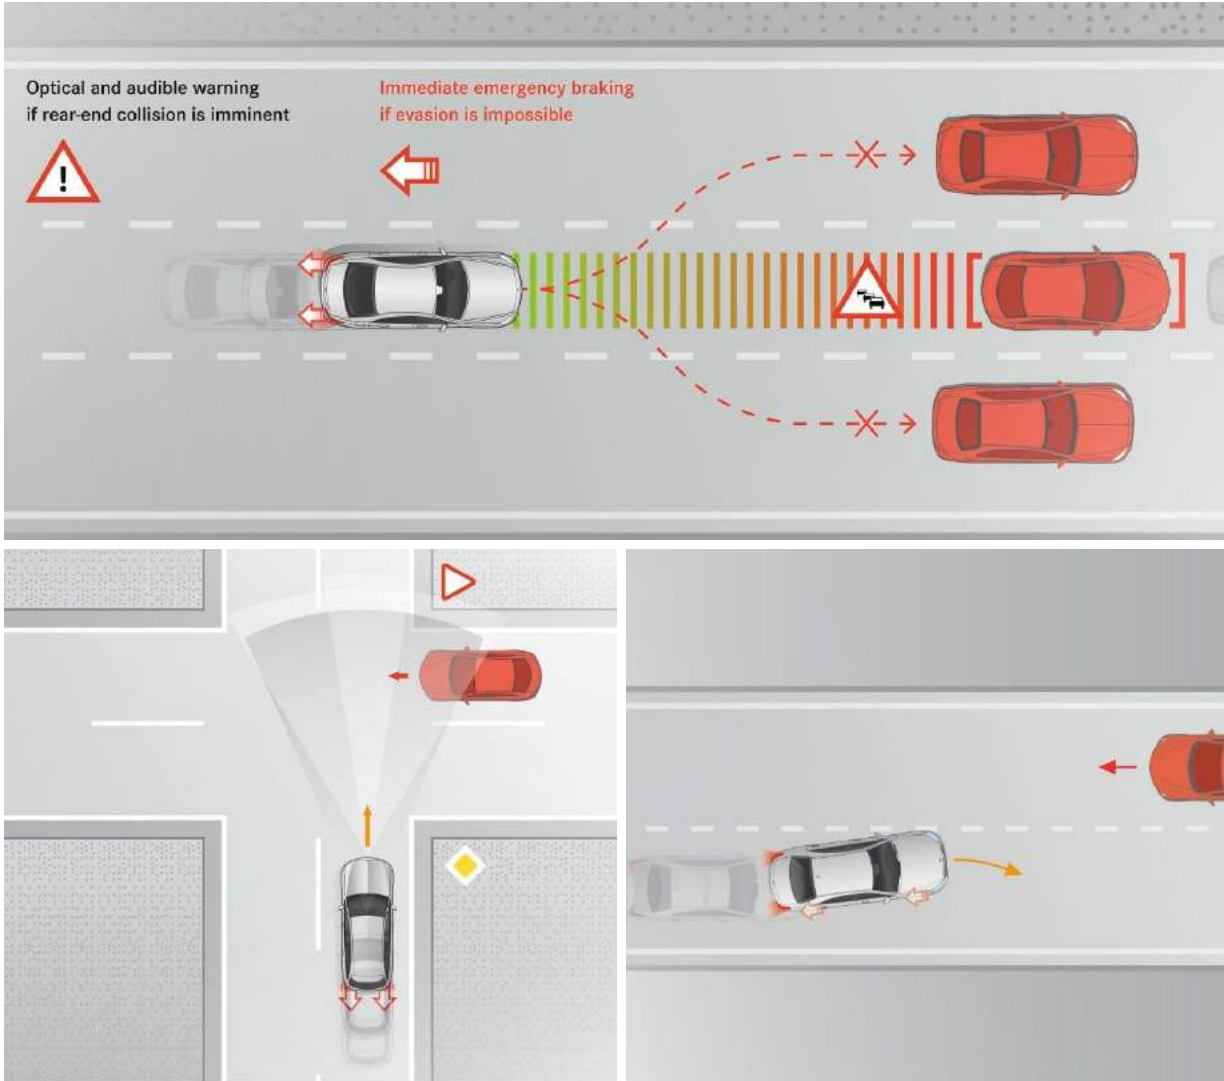

Driver Assistance Package

Driver Assistance Package (997)

Option price: \$2,250

- **Active Distance Assist DISTRONIC®** is able to follow a vehicle in front at a pre-selected distance at wider range of speeds
- **Active Steering Assist** functions at a wider range of speeds and can now actively intervene even if road lines are unclear or non-existent at certain speeds; can now function in curves with a tighter radius
- **Active Emergency Stop Assist** brakes the vehicle to a standstill in its lane if it detects that the driver is no longer actively driving the vehicle while it is on the move with Active Distance Assist DISTRONIC and Active Steering Assist engaged. Can now unlock the doors when the vehicle is stationary to allow first aid responders immediate access to the vehicle's interior.
- **Active Lane Change Assist** is a radar-and-camera-based system that aids the driver when changing lanes. When a turn is indicated, this feature will aid with steering into the adjacent lane if it detects the lane is empty
- **Active Speed Limit Assist** can adapt vehicle speed to identified speed limits and can now adjust preemptively when speed limits are going to change
- **Route-Based Speed Adaptation** the vehicle is now able to reduce the speed in anticipatory mode by referencing the COMAND map data ahead of bends, junctions, roundabouts, toll booths and exit roads.
- **Active Brake Assist with Cross-Traffic Function**
- **Evasive Steering Assist** this system assists by adding calculated steering torque to aid in steering wheel movement when a driver deliberately or instinctively performs an evasive maneuver around a pedestrian
- **Active Blind Spot Assist** is active at a wider range of speeds and informs the driver to help avoid an imminent side impact by single-sided braking
- **Active Lane Keeping Assist** is active now at a wider range of speeds