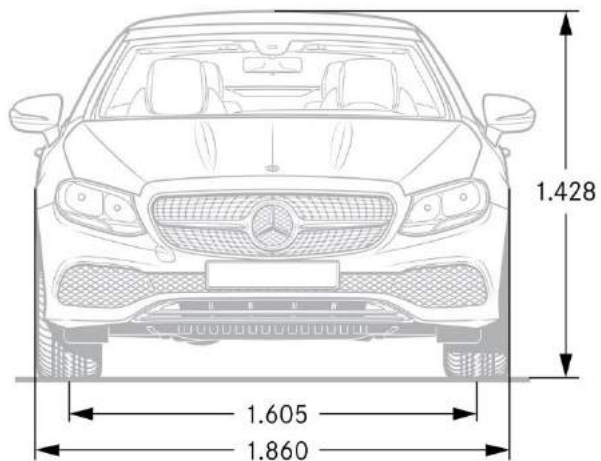

designo Black/Titanium Grey Pearl (P62)

designo Macchiato Beige/Titian red (P87)

Macchiato Beige / Yacht Blue Nappa Leather (815)

	<i>E 450</i>	<i>E 450 4MATIC</i>
Engine Configuration	3.0L V6 biturbo engine	3.0L V6 biturbo engine
Power (hp)	362	362
Torque (lb-ft)	369	369
Displacement (cc)	2,996	2,996
Acceleration 0-60 mph (sec)	5.1	5.1
Fuel Economy (Cty/Hwy/Comb)	tbd	tbd
Top Speed (mph)	130	130
Fuel Requirement (Octane)	91	91
Compression	10.50:1	10.50:1
Transmission	9G- TRONIC 9-Speed Automatic Transmission	9G- TRONIC 9-Speed Automatic Transmission
Transmission Speeds	9	9
Drive Configuration	Rear-wheel drive	All-wheel drive
Fuel Tank Size (gallons)	17.4	17.4
Trunk Size (cubic feet)	9.5	9.5
Curb Weight (lbs)	tbd	tbd
Vehicle Length (in.)	190.0	190.0
Vehicle Width w/ exterior mirrors (in.)	80.9	80.9
Vehicle Height (in.)	56.2	56.2
Wheelbase (in.)	113.1	113.1
Track Width Front/Rear (in.)	63.3/63.5	63.3/63.5

Specifications* – E 450 & E 450 4MATIC

Specifications* – E 450 & E 450 4MATIC – AMG Line

AMG E53 Cabriolet

A238

Model year 2019

Preliminary and Subject to Change

AMG
DRIVING PERFORMANCE

E 53