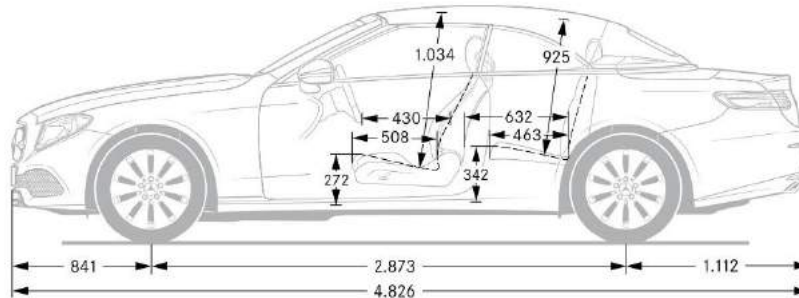

<i>E 450</i>	<i>E 450 4MATIC</i>
Engine Configuration	3.0L V6 biturbo engine	3.0L V6 biturbo engine
Power (hp)	362	362
Torque (lb-ft)	369	369
Displacement (cc)	2,996	2,996
Acceleration 0-60 mph (sec)	5.1	5.1
Fuel Economy (Cty/Hwy/Comb)	tbd	tbd
Top Speed (mph)	130	130
Fuel Requirement (Octane)	91	91
Compression	10.50:1	10.50:1
Transmission	9G- TRONIC 9-Speed Automatic Transmission	9G- TRONIC 9-Speed Automatic Transmission
Transmission Speeds	9	9
Drive Configuration	Rear-wheel drive	All-wheel drive
Fuel Tank Size (gallons)	17.4	17.4
Trunk Size (cubic feet)	9.5	9.5
Curb Weight (lbs)	tbd	tbd
Vehicle Length (in.)	190.0	190.0
Vehicle Width w/ exterior mirrors (in.)	80.9	80.9
Vehicle Height (in.)	56.2	56.2
Wheelbase (in.)	113.1	113.1
Track Width Front/Rear (in.)	63.3/63.5	63.3/63.5

Specifications* – E 450 & E 450 4MATIC