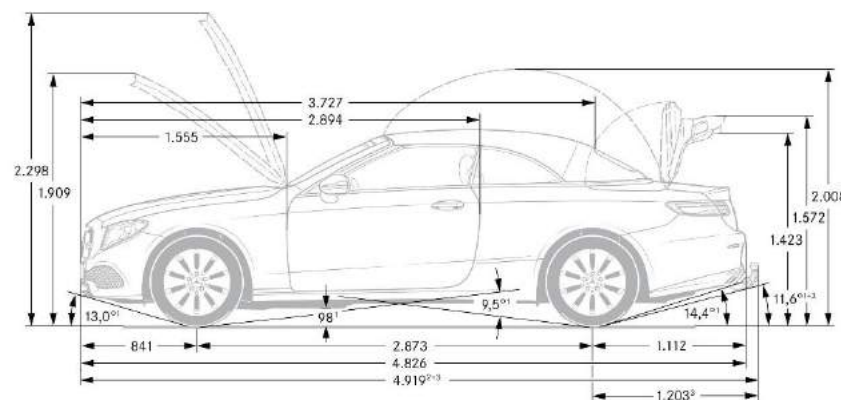

<i>E 450</i>	<i>E 450 4MATIC</i>
Engine Configuration	3.0L V6 biturbo engine	3.0L V6 biturbo engine
Power (hp)	362	362
Torque (lb-ft)	369	369
Displacement (cc)	2,996	2,996
Acceleration 0-60 mph (sec)	5.1	5.1
Fuel Economy (Cty/Hwy/Comb)	tbd	tbd
Top Speed (mph)	130	130
Fuel Requirement (Octane)	91	91
Compression	10.50:1	10.50:1
Transmission	9G- TRONIC 9-Speed Automatic Transmission	9G- TRONIC 9-Speed Automatic Transmission
Transmission Speeds	9	9
Drive Configuration	Rear-wheel drive	All-wheel drive
Fuel Tank Size (gallons)	17.4	17.4
Trunk Size (cubic feet)	9.5	9.5
Curb Weight (lbs)	tbd	tbd
Vehicle Length (in.)	190.0	190.0
Vehicle Width w/ exterior mirrors (in.)	80.9	80.9
Vehicle Height (in.)	56.2	56.2
Wheelbase (in.)	113.1	113.1
Track Width Front/Rear (in.)	63.3/63.5	63.3/63.5

Specifications* – E 450 & E 450 4MATIC