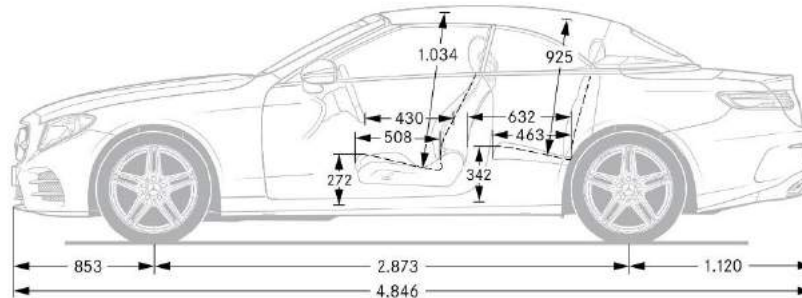

Specifications* – E 450 & E 450 4MATIC – AMG Line