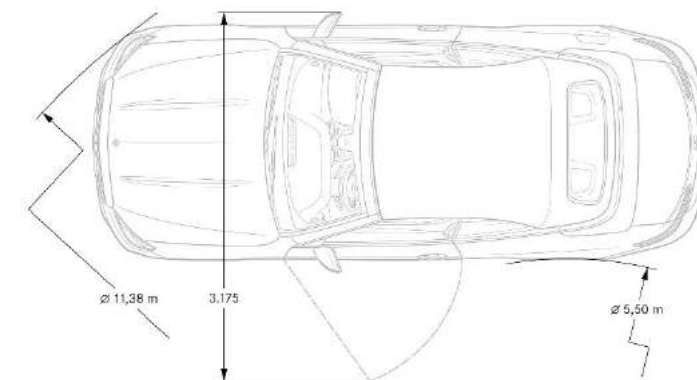

Specifications* – E 450 & E 450 4MATIC – AMG Line