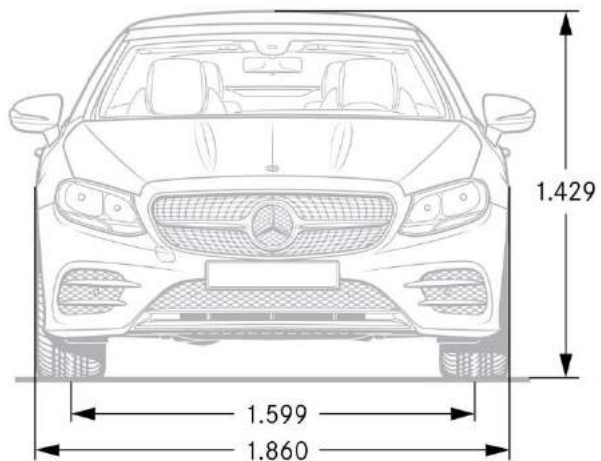

designo Black/Titanium Grey Pearl (P62)

designo Macchiato Beige/Titian red (P87)

Macchiato Beige / Yacht Blue Nappa Leather (815)

	<i>E 450</i>	<i>E 450 4MATIC</i>
Engine Configuration	3.0L V6 biturbo engine	3.0L V6 biturbo engine
Power (hp)	362	362
Torque (lb-ft)	369	369
Displacement (cc)	2,996	2,996
Acceleration 0-60 mph (sec)	5.1	5.1
Fuel Economy (Cty/Hwy/Comb)	tbd	tbd
Top Speed (mph)	130	130
Fuel Requirement (Octane)	91	91
Compression	10.50:1	10.50:1
Transmission	9G- TRONIC 9-Speed Automatic Transmission	9G- TRONIC 9-Speed Automatic Transmission
Transmission Speeds	9	9
Drive Configuration	Rear-wheel drive	All-wheel drive
Fuel Tank Size (gallons)	17.4	17.4
Trunk Size (cubic feet)	9.5	9.5
Curb Weight (lbs)	tbd	tbd
Vehicle Length (in.)	190.0	190.0
Vehicle Width w/ exterior mirrors (in.)	80.9	80.9
Vehicle Height (in.)	56.2	56.2
Wheelbase (in.)	113.1	113.1
Track Width Front/Rear (in.)	63.3/63.5	63.3/63.5

Specifications* – E 450 & E 450 4MATIC

Specifications* – E 450 & E 450 4MATIC – AMG Line

AMG E53 Cabriolet

A238

Model year 2019

Preliminary and Subject to Change

AMG
DRIVING PERFORMANCE

E 53