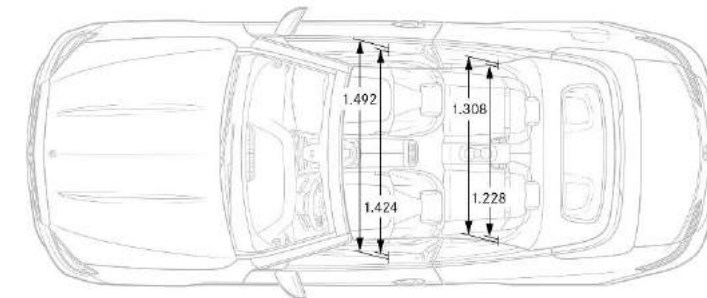

Specifications* – E 450 & E 450 4MATIC – AMG Line