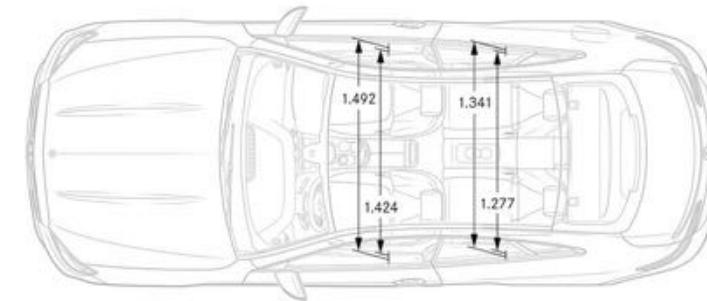

Specifications* – E 450 & E 450 4MATIC – AMG Line