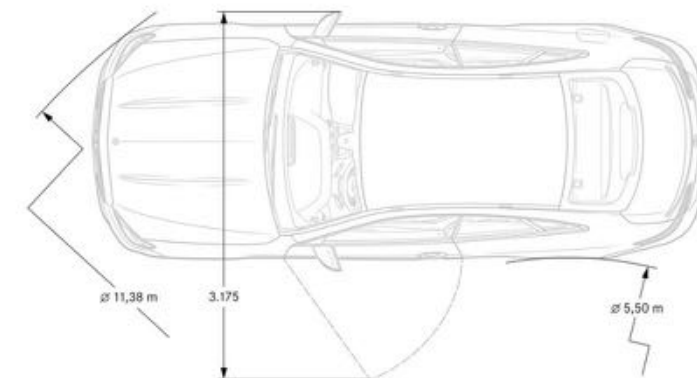

Specifications* – E 450 & E 450 4MATIC – AMG Line