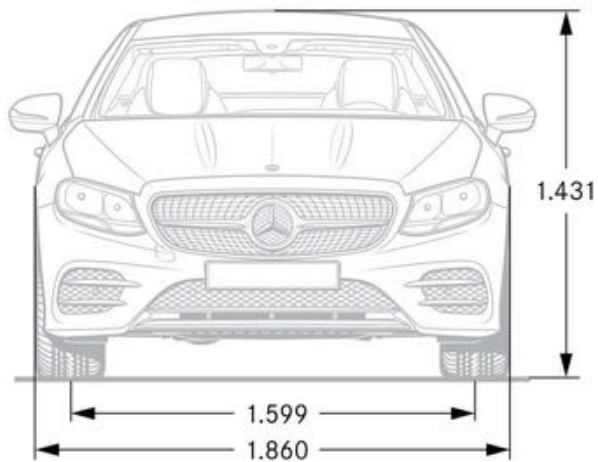

designo Black/Titanium Grey Pearl (P62)

designo Macchiato Beige/Titian red (P87)

	<i>E 450</i>	<i>E 450 4MATIC</i>
Engine Configuration	3.0L V6 biturbo engine	3.0L V6 biturbo engine
Power (hp)	362	362
Torque (lb-ft)	369	369
Displacement (cc)	2,996	2,996
Acceleration 0-60 mph (sec)	5.0	5.0
Fuel Economy (Cty/Hwy/Comb)	tbd	tbd
Top Speed (mph)	130	130
Fuel Requirement (Octane)	91	91
# Valves per cylinder	4	4
Compression	10.5:1	10.5:1
Transmission	9G- TRONIC 9-Speed Automatic Transmission	9G- TRONIC 9-Speed Automatic Transmission
Transmission Speeds	9	9
Drive Configuration	Rear-wheel drive	All-wheel drive
Fuel Tank Size (gallons)	17.4	17.4
Trunk Size (cubic feet)	10.0	10.0
Curb Weight (lbs)	tbd	tbd
Vehicle Length (in.)	190.0	190.0
Vehicle Width w/ exterior mirrors (in.)	80.9	80.9
Vehicle Height (in.)	56.3	56.3
Wheelbase (in.)	113.1	113.1
Track Width Front/Rear (in.)	63.2/63.4	63.2/63.4

Specifications* – E 450 & E 450 4MATIC – AMG Line

AMG E53 Coupe

C238

Model year 2019

Preliminary and Subject to Change

AMG
DRIVING PERFORMANCE

E 53

Models