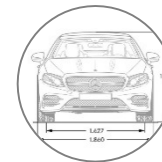

Specifications