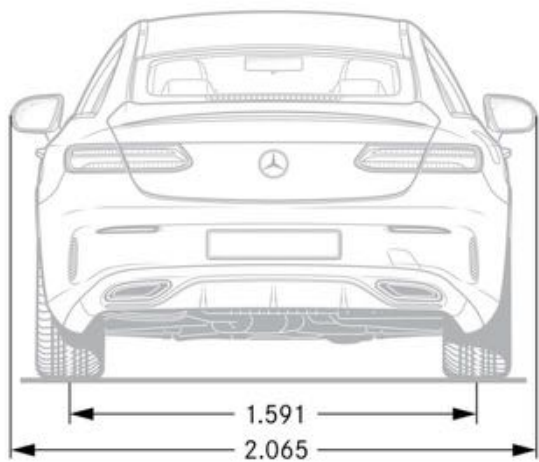

Specifications* – E 450 & E 450 4MATIC – AMG Line