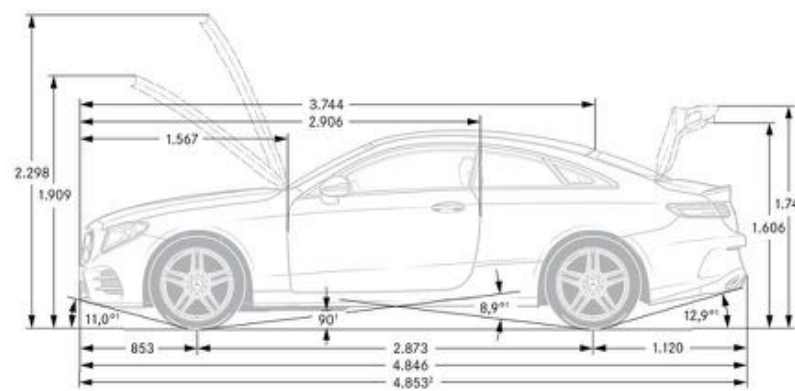

Specifications* – E 450 & E 450 4MATIC – AMG Line