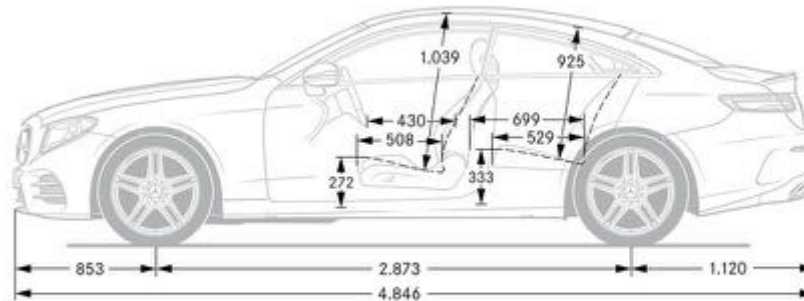

Specifications* – E 450 & E 450 4MATIC – AMG Line