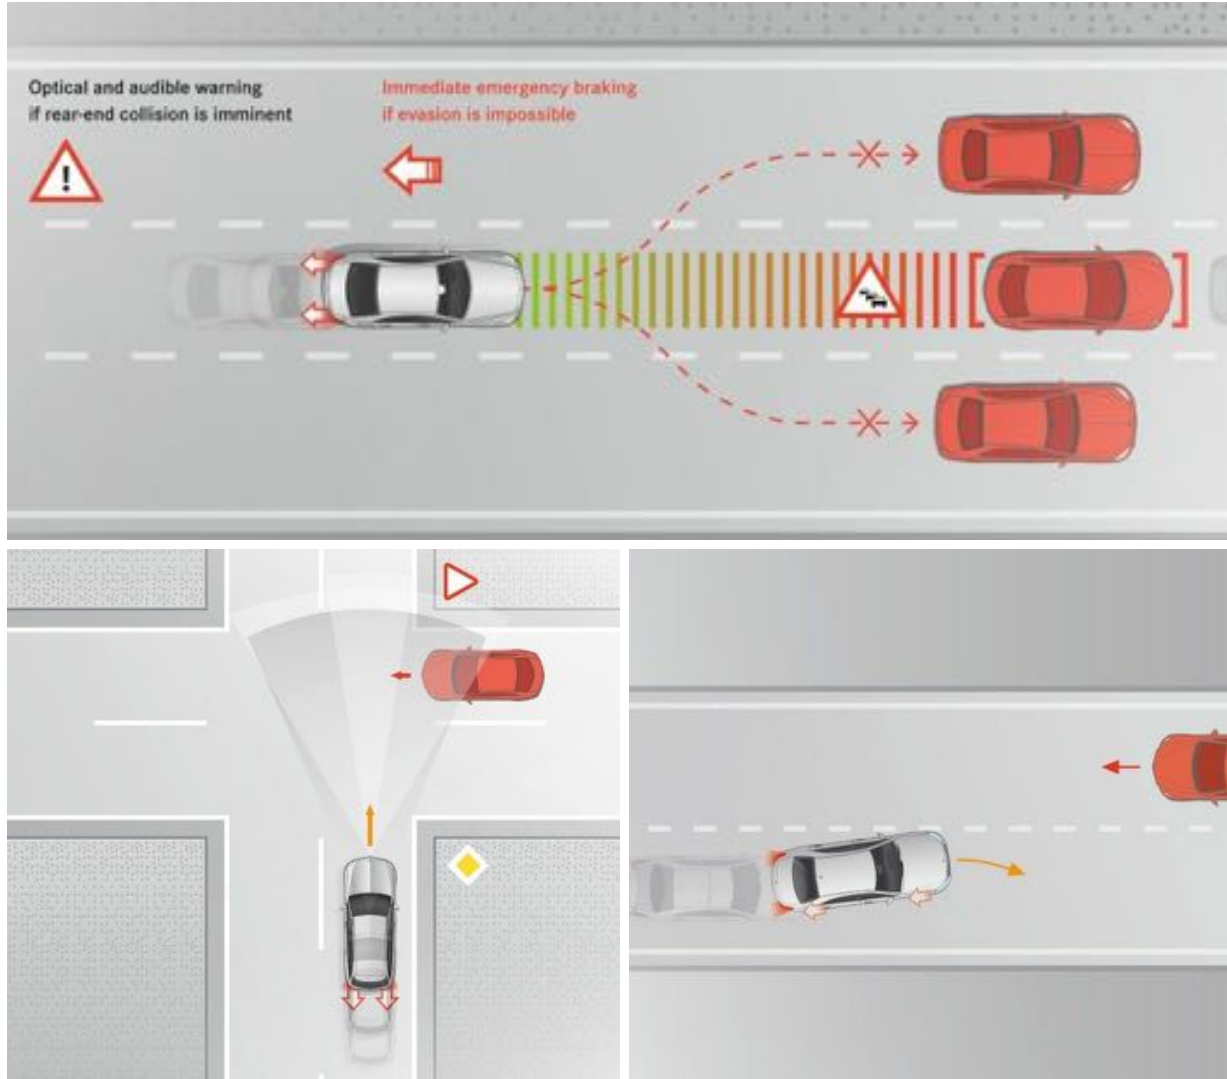

Driver Assistance Package

Driver Assistance Package (997)

Option price: \$2,250

- **Active Distance Assist DISTRONIC®** is able to follow a vehicle in front at a pre-selected distance at wider range of speeds
- **Active Steering Assist** functions at a wider range of speeds and can now actively intervene even if road lines are unclear or non-existent at certain speeds; can now function in curves with a tighter radius
- **Active Emergency Stop Assist** brakes the vehicle to a standstill in its lane if it detects that the driver is no longer actively driving the vehicle while it is on the move with Active Distance Assist DISTRONIC and Active Steering Assist engaged. Can now unlock the doors when the vehicle is stationary to allow first aid responders immediate access to the vehicle's interior.
- **Active Lane Change Assist** is a radar-and-camera-based system that aids the driver when changing lanes. When a turn is indicated, this feature will aid with steering into the adjacent lane if it detects the lane is empty
- **Active Speed Limit Assist** can adapt vehicle speed to identified speed limits and can now adjust preemptively when speed limits are going to change
- **Route-Based Speed Adaptation** the vehicle is now able to reduce the speed in anticipatory mode by referencing the COMAND map data ahead of bends, junctions, roundabouts, toll booths and exit roads.
- **Active Brake Assist with Cross-Traffic Function**
- **Evasive Steering Assist** this system assists by adding calculated steering torque to aid in steering wheel movement when a driver deliberately or instinctively performs an evasive maneuver around a pedestrian
- **Active Blind Spot Assist** is active at a wider range of speeds and informs the driver to help avoid an imminent side impact by single-sided braking
- **Active Lane Keeping Assist** is active now at a wider range of speeds