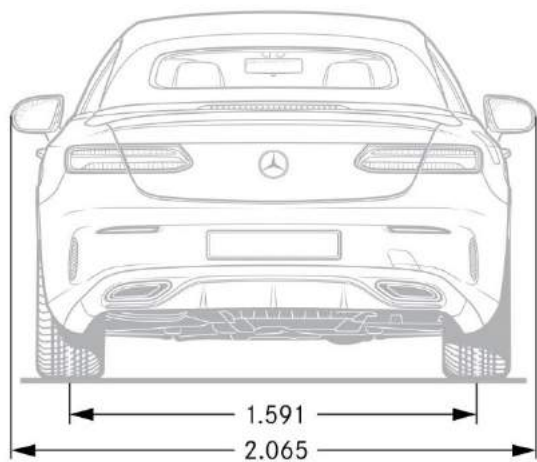

Specifications* – E 450 & E 450 4MATIC – AMG Line