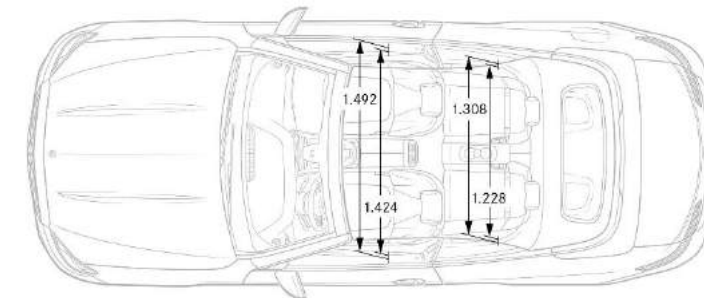

<i>E 450</i>	<i>E 450 4MATIC</i>
Engine Configuration	3.0L V6 biturbo engine	3.0L V6 biturbo engine
Power (hp)	362	362
Torque (lb-ft)	369	369
Displacement (cc)	2,996	2,996
Acceleration 0-60 mph (sec)	5.1	5.1
Fuel Economy (Cty/Hwy/Comb)	tbd	tbd
Top Speed (mph)	130	130
Fuel Requirement (Octane)	91	91
Compression	10.50:1	10.50:1
Transmission	9G- TRONIC 9-Speed Automatic Transmission	9G- TRONIC 9-Speed Automatic Transmission
Transmission Speeds	9	9
Drive Configuration	Rear-wheel drive	All-wheel drive
Fuel Tank Size (gallons)	17.4	17.4
Trunk Size (cubic feet)	9.5	9.5
Curb Weight (lbs)	tbd	tbd
Vehicle Length (in.)	190.0	190.0
Vehicle Width w/ exterior mirrors (in.)	80.9	80.9
Vehicle Height (in.)	56.2	56.2
Wheelbase (in.)	113.1	113.1
Track Width Front/Rear (in.)	63.3/63.5	63.3/63.5

Specifications* – E 450 & E 450 4MATIC