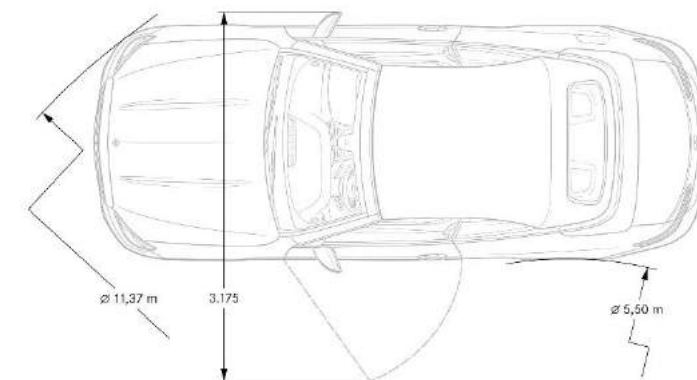

<i>E 450</i>	<i>E 450 4MATIC</i>
Engine Configuration	3.0L V6 biturbo engine	3.0L V6 biturbo engine
Power (hp)	362	362
Torque (lb-ft)	369	369
Displacement (cc)	2,996	2,996
Acceleration 0-60 mph (sec)	5.1	5.1
Fuel Economy (Cty/Hwy/Comb)	tbd	tbd
Top Speed (mph)	130	130
Fuel Requirement (Octane)	91	91
Compression	10.50:1	10.50:1
Transmission	9G- TRONIC 9-Speed Automatic Transmission	9G- TRONIC 9-Speed Automatic Transmission
Transmission Speeds	9	9
Drive Configuration	Rear-wheel drive	All-wheel drive
Fuel Tank Size (gallons)	17.4	17.4
Trunk Size (cubic feet)	9.5	9.5
Curb Weight (lbs)	tbd	tbd
Vehicle Length (in.)	190.0	190.0
Vehicle Width w/ exterior mirrors (in.)	80.9	80.9
Vehicle Height (in.)	56.2	56.2
Wheelbase (in.)	113.1	113.1
Track Width Front/Rear (in.)	63.3/63.5	63.3/63.5

Specifications* – E 450 & E 450 4MATIC