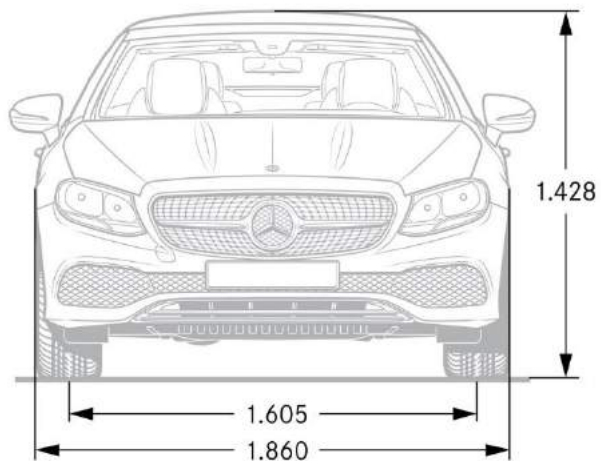

<i>E 450</i>	<i>E 450 4MATIC</i>
Engine Configuration	3.0L V6 biturbo engine	3.0L V6 biturbo engine
Power (hp)	362	362
Torque (lb-ft)	369	369
Displacement (cc)	2,996	2,996
Acceleration 0-60 mph (sec)	5.1	5.1
Fuel Economy (Cty/Hwy/Comb)	tbd	tbd
Top Speed (mph)	130	130
Fuel Requirement (Octane)	91	91
Compression	10.50:1	10.50:1
Transmission	9G- TRONIC 9-Speed Automatic Transmission	9G- TRONIC 9-Speed Automatic Transmission
Transmission Speeds	9	9
Drive Configuration	Rear-wheel drive	All-wheel drive
Fuel Tank Size (gallons)	17.4	17.4
Trunk Size (cubic feet)	9.5	9.5
Curb Weight (lbs)	tbd	tbd
Vehicle Length (in.)	190.0	190.0
Vehicle Width w/ exterior mirrors (in.)	80.9	80.9
Vehicle Height (in.)	56.2	56.2
Wheelbase (in.)	113.1	113.1
Track Width Front/Rear (in.)	63.3/63.5	63.3/63.5

Specifications* – E 450 & E 450 4MATIC