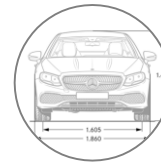

Interior Trims

Option Packages

Stand-Alone Options

Options in Detail

Specifications

*E450 (238.467)*

- MSRP \$67,300
- 3.0L V6 biturbo engine
- Horsepower 362 hp
- Torque 369 lb-ft
- 5.1 sec est. (0-60 mph)
- Launch date: Q3 2018