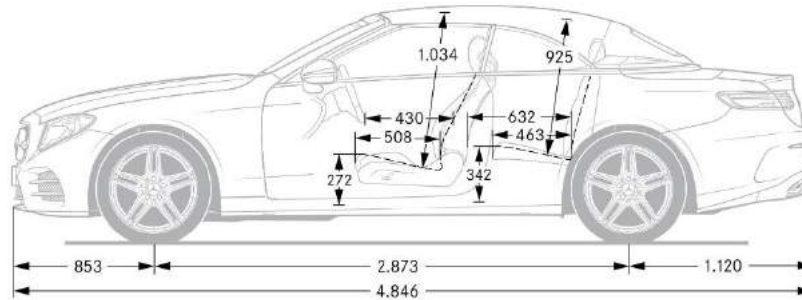

Specifications* – E 450 & E 450 4MATIC – AMG Line