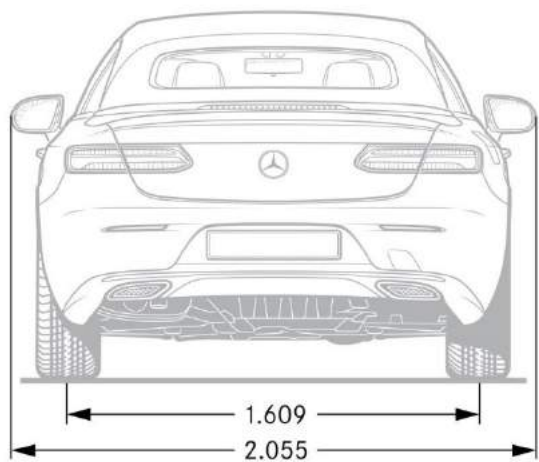

<i>E 450</i>	<i>E 450 4MATIC</i>
Engine Configuration	3.0L V6 biturbo engine	3.0L V6 biturbo engine
Power (hp)	362	362
Torque (lb-ft)	369	369
Displacement (cc)	2,996	2,996
Acceleration 0-60 mph (sec)	5.1	5.1
Fuel Economy (Cty/Hwy/Comb)	tbd	tbd
Top Speed (mph)	130	130
Fuel Requirement (Octane)	91	91
Compression	10.50:1	10.50:1
Transmission	9G- TRONIC 9-Speed Automatic Transmission	9G- TRONIC 9-Speed Automatic Transmission
Transmission Speeds	9	9
Drive Configuration	Rear-wheel drive	All-wheel drive
Fuel Tank Size (gallons)	17.4	17.4
Trunk Size (cubic feet)	9.5	9.5
Curb Weight (lbs)	tbd	tbd
Vehicle Length (in.)	190.0	190.0
Vehicle Width w/ exterior mirrors (in.)	80.9	80.9
Vehicle Height (in.)	56.2	56.2
Wheelbase (in.)	113.1	113.1
Track Width Front/Rear (in.)	63.3/63.5	63.3/63.5

Specifications* – E 450 & E 450 4MATIC