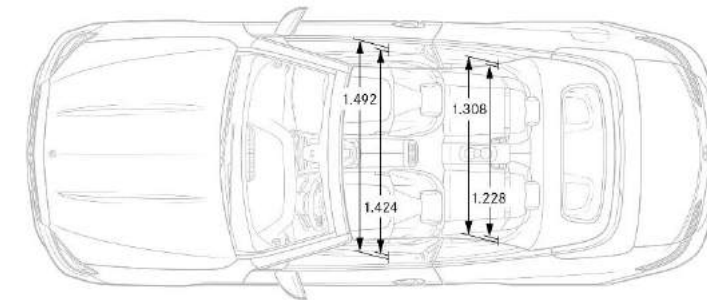

Specifications* – E 450 & E 450 4MATIC – AMG Line