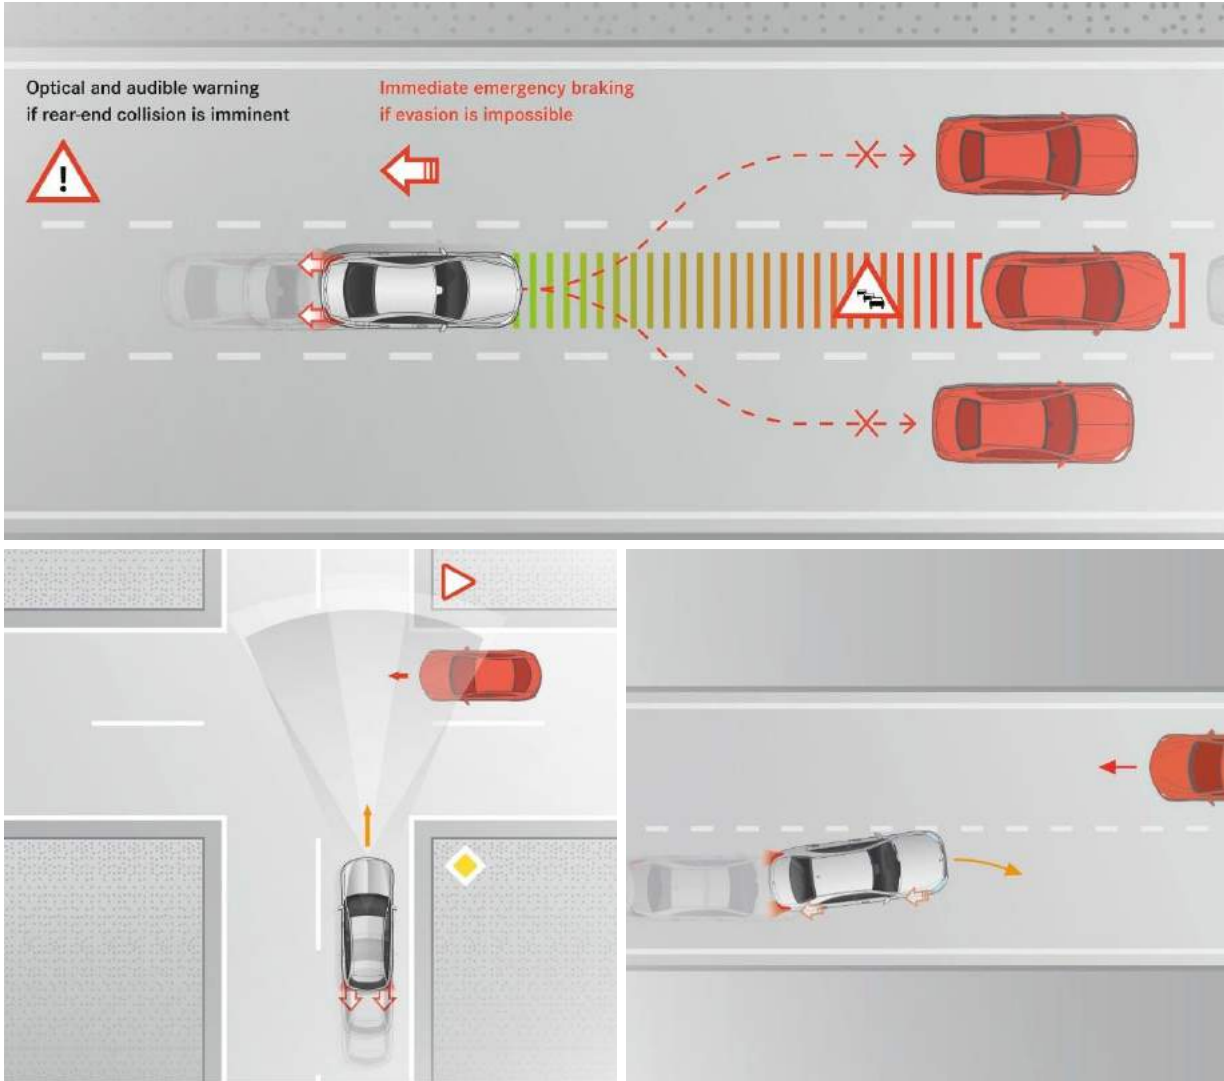

### Driver Assistance Package (997)

Option price: \$2,250

- **Active Distance Assist DISTRONIC®** is able to follow a vehicle in front at a pre-selected distance at wider range of speeds
- **Active Steering Assist** functions at a wider range of speeds and can now actively intervene even if road lines are unclear or non-existent at certain speeds; can now function in curves with a tighter radius
- **Active Emergency Stop Assist** brakes the vehicle to a standstill in its lane if it detects that the driver is no longer actively driving the vehicle while it is on the move with Active Distance Assist DISTRONIC and Active Steering Assist engaged. Can now unlock the doors when the vehicle is stationary to allow first aid responders immediate access to the vehicle's interior.
- **Active Lane Change Assist** is a radar-and-camera-based system that aids the driver when changing lanes. When a turn is indicated, this feature will aid with steering into the adjacent lane if it detects the lane is empty
- **Active Speed Limit Assist** can adapt vehicle speed to identified speed limits and can now adjust preemptively when speed limits are going to change
- **Route-Based Speed Adaptation** the vehicle is now able to reduce the speed in anticipatory mode by referencing the COMAND map data ahead of bends, junctions, roundabouts, toll booths and exit roads.
- **Active Brake Assist with Cross-Traffic Function**
- **Evasive Steering Assist** this system assists by adding calculated steering torque to aid in steering wheel movement when a driver deliberately or instinctively performs an evasive maneuver around a pedestrian
- **Active Blind Spot Assist** is active at a wider range of speeds and informs the driver to help avoid an imminent side impact by single-sided braking
- **Active Lane Keeping Assist** is active now at a wider range of speeds