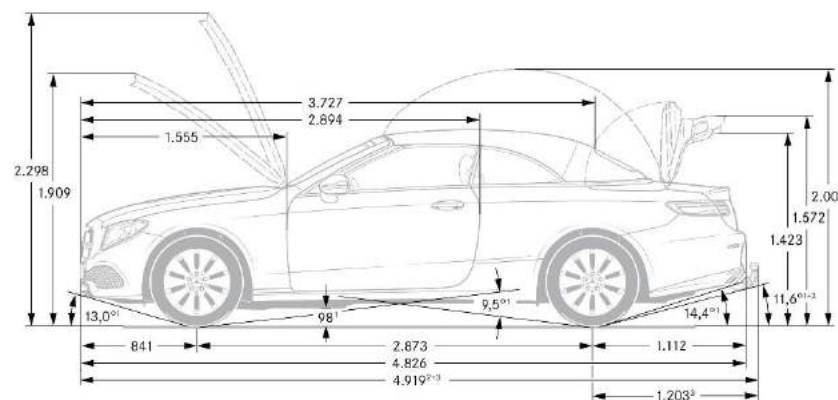

<i>E 450</i>	<i>E 450 4MATIC</i>
Engine Configuration	3.0L V6 biturbo engine	3.0L V6 biturbo engine
Power (hp)	362	362
Torque (lb-ft)	369	369
Displacement (cc)	2,996	2,996
Acceleration 0-60 mph (sec)	5.1	5.1
Fuel Economy (Cty/Hwy/Comb)	tbd	tbd
Top Speed (mph)	130	130
Fuel Requirement (Octane)	91	91
Compression	10.50:1	10.50:1
Transmission	9G- TRONIC 9-Speed Automatic Transmission	9G- TRONIC 9-Speed Automatic Transmission
Transmission Speeds	9	9
Drive Configuration	Rear-wheel drive	All-wheel drive
Fuel Tank Size (gallons)	17.4	17.4
Trunk Size (cubic feet)	9.5	9.5
Curb Weight (lbs)	tbd	tbd
Vehicle Length (in.)	190.0	190.0
Vehicle Width w/ exterior mirrors (in.)	80.9	80.9
Vehicle Height (in.)	56.2	56.2
Wheelbase (in.)	113.1	113.1
Track Width Front/Rear (in.)	63.3/63.5	63.3/63.5

Specifications* – E 450 & E 450 4MATIC