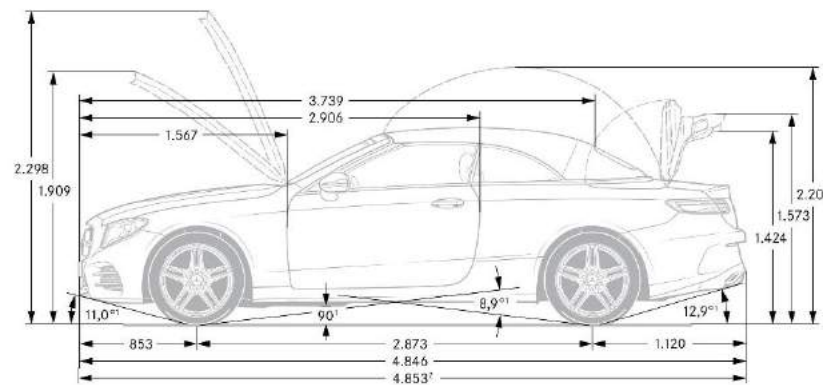

Specifications* – E 450 & E 450 4MATIC – AMG Line