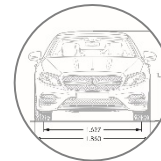

Specifications