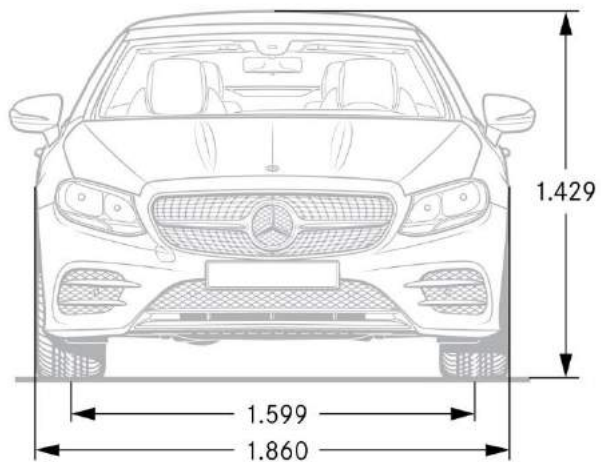

Specifications* – E 450 & E 450 4MATIC – AMG Line