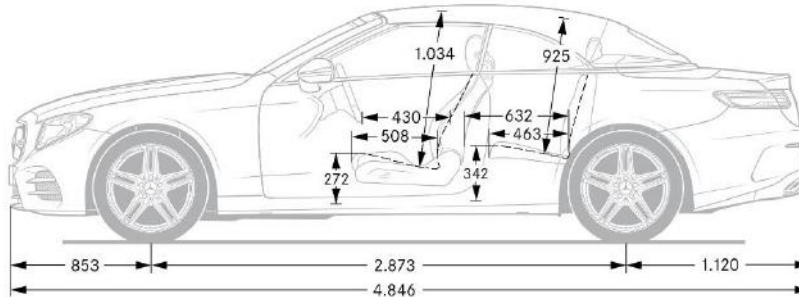

Specifications* – E 450 & E 450 4MATIC – AMG Line