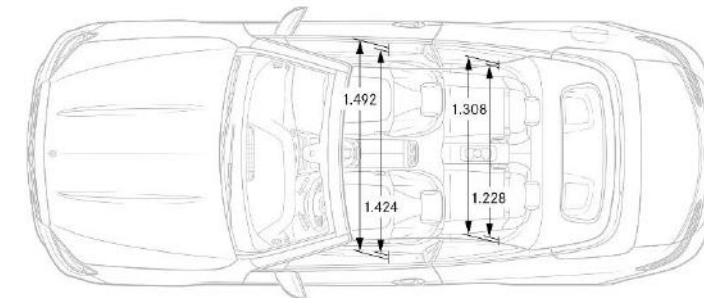

Specifications* – E 450 & E 450 4MATIC – AMG Line