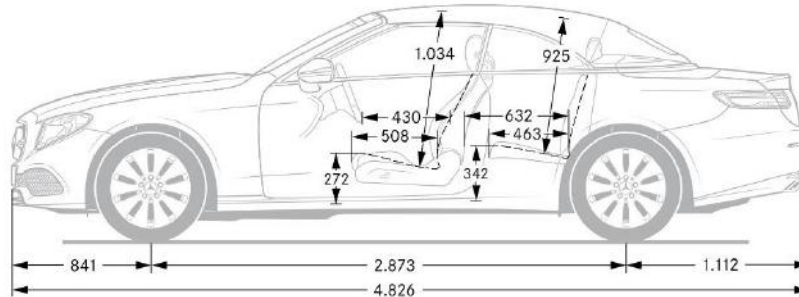

<i>E 450</i>	<i>E 450 4MATIC</i>
Engine Configuration	3.0L V6 biturbo engine	3.0L V6 biturbo engine
Power (hp)	362	362
Torque (lb-ft)	369	369
Displacement (cc)	2,996	2,996
Acceleration 0-60 mph (sec)	5.1	5.1
Fuel Economy (Cty/Hwy/Comb)	tbd	tbd
Top Speed (mph)	130	130
Fuel Requirement (Octane)	91	91
Compression	10.50:1	10.50:1
Transmission	9G- TRONIC 9-Speed Automatic Transmission	9G- TRONIC 9-Speed Automatic Transmission
Transmission Speeds	9	9
Drive Configuration	Rear-wheel drive	All-wheel drive
Fuel Tank Size (gallons)	17.4	17.4
Trunk Size (cubic feet)	9.5	9.5
Curb Weight (lbs)	tbd	tbd
Vehicle Length (in.)	190.0	190.0
Vehicle Width w/ exterior mirrors (in.)	80.9	80.9
Vehicle Height (in.)	56.2	56.2
Wheelbase (in.)	113.1	113.1
Track Width Front/Rear (in.)	63.3/63.5	63.3/63.5

Specifications* – E 450 & E 450 4MATIC