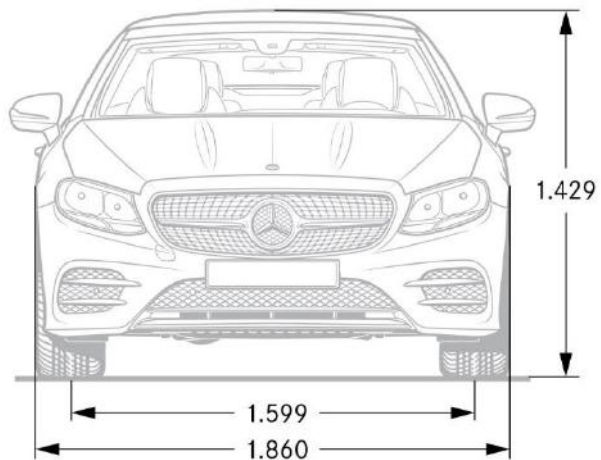

Specifications* – E 450 & E 450 4MATIC – AMG Line