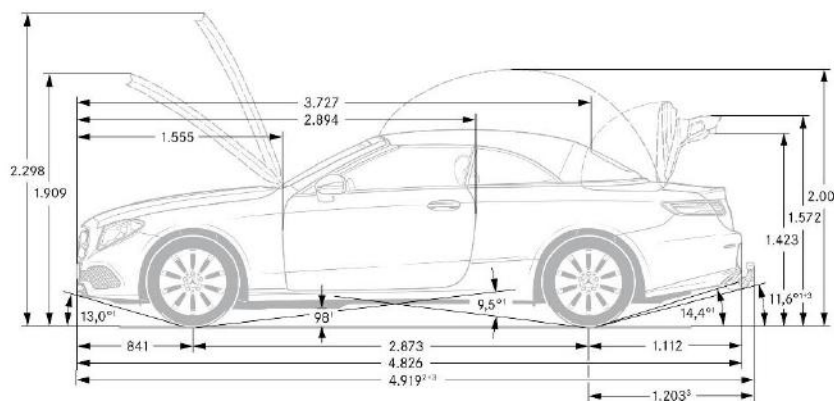

<i>E 450</i>	<i>E 450 4MATIC</i>
Engine Configuration	3.0L V6 biturbo engine	3.0L V6 biturbo engine
Power (hp)	362	362
Torque (lb-ft)	369	369
Displacement (cc)	2,996	2,996
Acceleration 0-60 mph (sec)	5.1	5.1
Fuel Economy (Cty/Hwy/Comb)	tbd	tbd
Top Speed (mph)	130	130
Fuel Requirement (Octane)	91	91
Compression	10.50:1	10.50:1
Transmission	9G- TRONIC 9-Speed Automatic Transmission	9G- TRONIC 9-Speed Automatic Transmission
Transmission Speeds	9	9
Drive Configuration	Rear-wheel drive	All-wheel drive
Fuel Tank Size (gallons)	17.4	17.4
Trunk Size (cubic feet)	9.5	9.5
Curb Weight (lbs)	tbd	tbd
Vehicle Length (in.)	190.0	190.0
Vehicle Width w/ exterior mirrors (in.)	80.9	80.9
Vehicle Height (in.)	56.2	56.2
Wheelbase (in.)	113.1	113.1
Track Width Front/Rear (in.)	63.3/63.5	63.3/63.5

Specifications* – E 450 & E 450 4MATIC