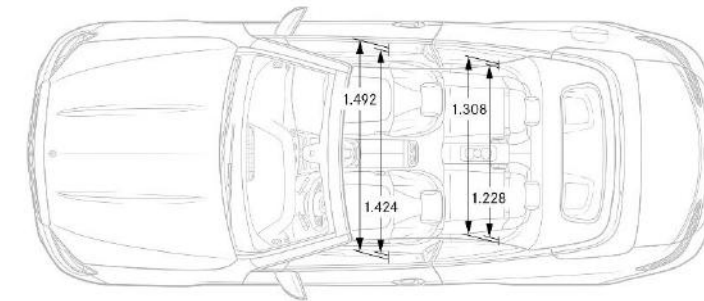

<i>E 450</i>	<i>E 450 4MATIC</i>
Engine Configuration	3.0L V6 biturbo engine	3.0L V6 biturbo engine
Power (hp)	362	362
Torque (lb-ft)	369	369
Displacement (cc)	2,996	2,996
Acceleration 0-60 mph (sec)	5.1	5.1
Fuel Economy (Cty/Hwy/Comb)	tbd	tbd
Top Speed (mph)	130	130
Fuel Requirement (Octane)	91	91
Compression	10.50:1	10.50:1
Transmission	9G- TRONIC 9-Speed Automatic Transmission	9G- TRONIC 9-Speed Automatic Transmission
Transmission Speeds	9	9
Drive Configuration	Rear-wheel drive	All-wheel drive
Fuel Tank Size (gallons)	17.4	17.4
Trunk Size (cubic feet)	9.5	9.5
Curb Weight (lbs)	tbd	tbd
Vehicle Length (in.)	190.0	190.0
Vehicle Width w/ exterior mirrors (in.)	80.9	80.9
Vehicle Height (in.)	56.2	56.2
Wheelbase (in.)	113.1	113.1
Track Width Front/Rear (in.)	63.3/63.5	63.3/63.5

Specifications* – E 450 & E 450 4MATIC