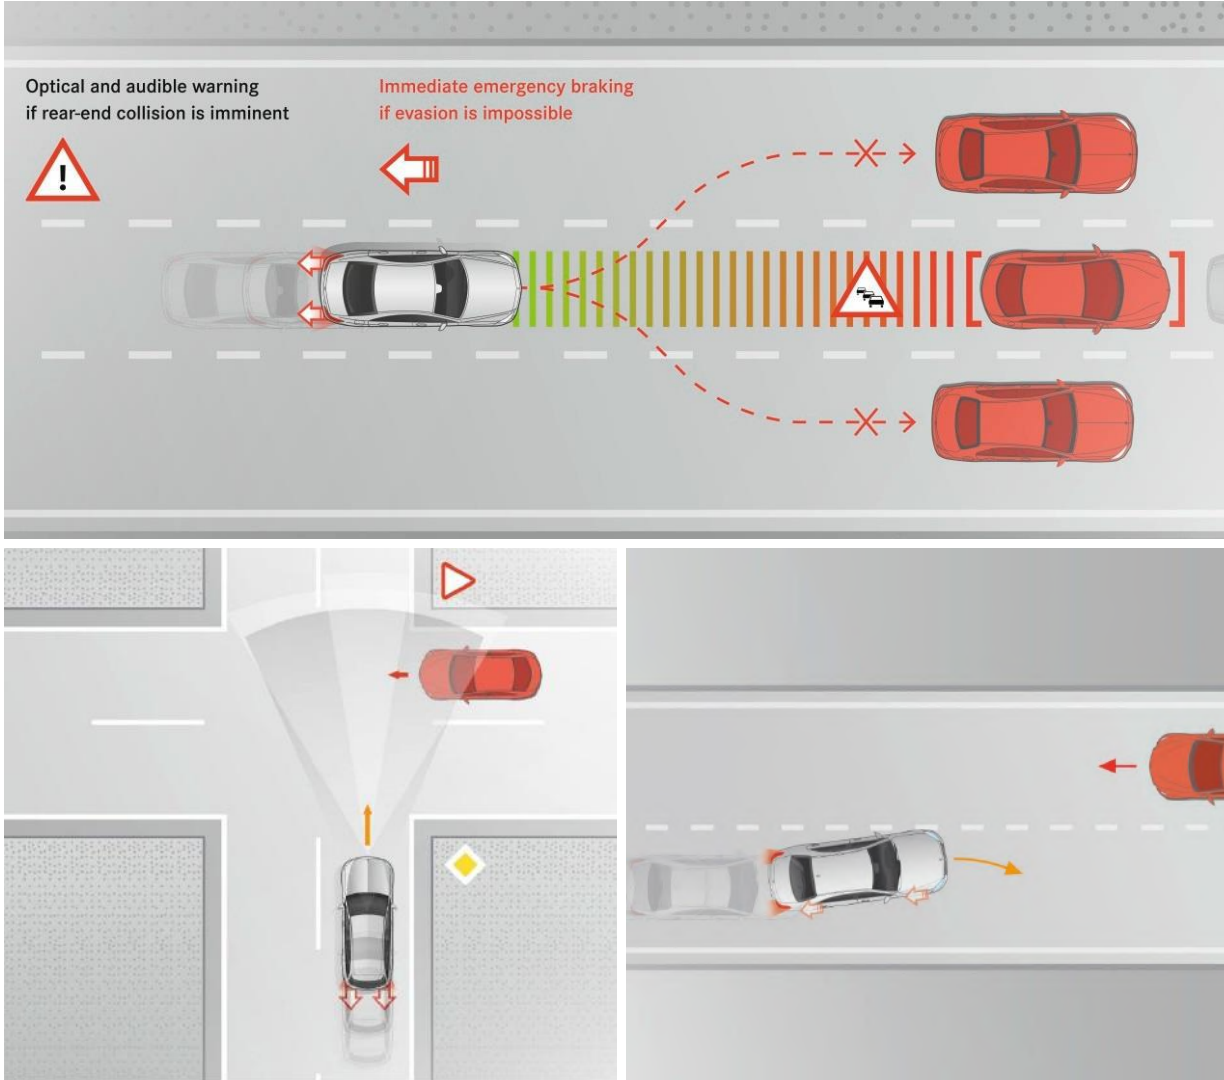

### Driver Assistance Package (997)

Option price: \$2,250

- **Active Distance Assist DISTRONIC®** is able to follow a vehicle in front at a pre-selected distance at wider range of speeds
- **Active Steering Assist** functions at a wider range of speeds and can now actively intervene even if road lines are unclear or non-existent at certain speeds; can now function in curves with a tighter radius
- **Active Emergency Stop Assist** brakes the vehicle to a standstill in its lane if it detects that the driver is no longer actively driving the vehicle while it is on the move with Active Distance Assist DISTRONIC and Active Steering Assist engaged. Can now unlock the doors when the vehicle is stationary to allow first aid responders immediate access to the vehicle's interior.
- **Active Lane Change Assist** is a radar-and-camera-based system that aids the driver when changing lanes. When a turn is indicated, this feature will aid with steering into the adjacent lane if it detects the lane is empty
- **Active Speed Limit Assist** can adapt vehicle speed to identified speed limits and can now adjust preemptively when speed limits are going to change
- **Route-Based Speed Adaptation** the vehicle is now able to reduce the speed in anticipatory mode by referencing the COMAND map data ahead of bends, junctions, roundabouts, toll booths and exit roads.
- **Active Brake Assist with Cross-Traffic Function**
- **Evasive Steering Assist** this system assists by adding calculated steering torque to aid in steering wheel movement when a driver deliberately or instinctively performs an evasive maneuver around a pedestrian
- **Active Blind Spot Assist** is active at a wider range of speeds and informs the driver to help avoid an imminent side impact by single-sided braking
- **Active Lane Keeping Assist** is active now at a wider range of speeds