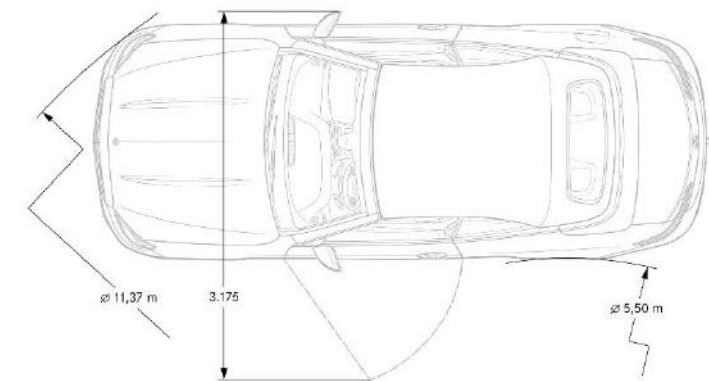

<i>E 450</i>	<i>E 450 4MATIC</i>
Engine Configuration	3.0L V6 biturbo engine	3.0L V6 biturbo engine
Power (hp)	362	362
Torque (lb-ft)	369	369
Displacement (cc)	2,996	2,996
Acceleration 0-60 mph (sec)	5.1	5.1
Fuel Economy (Cty/Hwy/Comb)	tbd	tbd
Top Speed (mph)	130	130
Fuel Requirement (Octane)	91	91
Compression	10.50:1	10.50:1
Transmission	9G- TRONIC 9-Speed Automatic Transmission	9G- TRONIC 9-Speed Automatic Transmission
Transmission Speeds	9	9
Drive Configuration	Rear-wheel drive	All-wheel drive
Fuel Tank Size (gallons)	17.4	17.4
Trunk Size (cubic feet)	9.5	9.5
Curb Weight (lbs)	tbd	tbd
Vehicle Length (in.)	190.0	190.0
Vehicle Width w/ exterior mirrors (in.)	80.9	80.9
Vehicle Height (in.)	56.2	56.2
Wheelbase (in.)	113.1	113.1
Track Width Front/Rear (in.)	63.3/63.5	63.3/63.5

Specifications* – E 450 & E 450 4MATIC