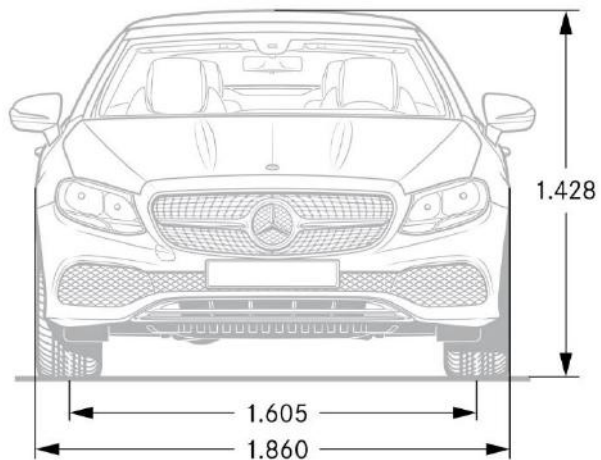

<i>E 450</i>	<i>E 450 4MATIC</i>
Engine Configuration	3.0L V6 biturbo engine	3.0L V6 biturbo engine
Power (hp)	362	362
Torque (lb-ft)	369	369
Displacement (cc)	2,996	2,996
Acceleration 0-60 mph (sec)	5.1	5.1
Fuel Economy (Cty/Hwy/Comb)	tbd	tbd
Top Speed (mph)	130	130
Fuel Requirement (Octane)	91	91
Compression	10.50:1	10.50:1
Transmission	9G- TRONIC 9-Speed Automatic Transmission	9G- TRONIC 9-Speed Automatic Transmission
Transmission Speeds	9	9
Drive Configuration	Rear-wheel drive	All-wheel drive
Fuel Tank Size (gallons)	17.4	17.4
Trunk Size (cubic feet)	9.5	9.5
Curb Weight (lbs)	tbd	tbd
Vehicle Length (in.)	190.0	190.0
Vehicle Width w/ exterior mirrors (in.)	80.9	80.9
Vehicle Height (in.)	56.2	56.2
Wheelbase (in.)	113.1	113.1
Track Width Front/Rear (in.)	63.3/63.5	63.3/63.5

Specifications* – E 450 & E 450 4MATIC