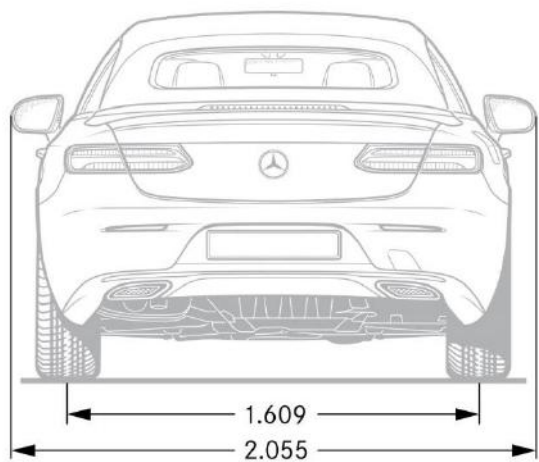

<i>E 450</i>	<i>E 450 4MATIC</i>
Engine Configuration	3.0L V6 biturbo engine	3.0L V6 biturbo engine
Power (hp)	362	362
Torque (lb-ft)	369	369
Displacement (cc)	2,996	2,996
Acceleration 0-60 mph (sec)	5.1	5.1
Fuel Economy (Cty/Hwy/Comb)	tbd	tbd
Top Speed (mph)	130	130
Fuel Requirement (Octane)	91	91
Compression	10.50:1	10.50:1
Transmission	9G- TRONIC 9-Speed Automatic Transmission	9G- TRONIC 9-Speed Automatic Transmission
Transmission Speeds	9	9
Drive Configuration	Rear-wheel drive	All-wheel drive
Fuel Tank Size (gallons)	17.4	17.4
Trunk Size (cubic feet)	9.5	9.5
Curb Weight (lbs)	tbd	tbd
Vehicle Length (in.)	190.0	190.0
Vehicle Width w/ exterior mirrors (in.)	80.9	80.9
Vehicle Height (in.)	56.2	56.2
Wheelbase (in.)	113.1	113.1
Track Width Front/Rear (in.)	63.3/63.5	63.3/63.5

Specifications* – E 450 & E 450 4MATIC