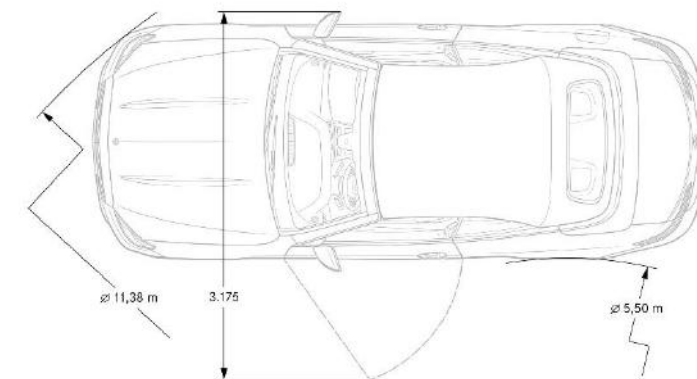

Specifications* – E 450 & E 450 4MATIC – AMG Line