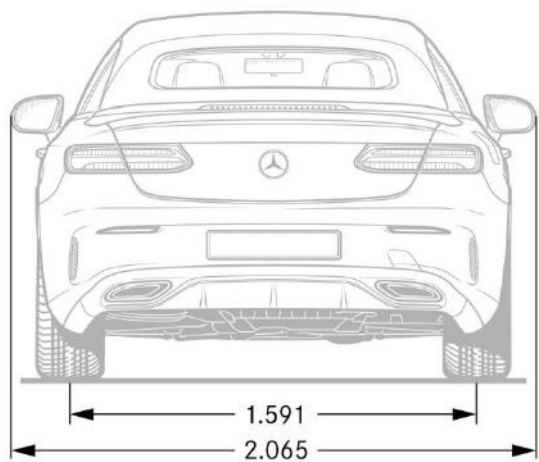

Specifications* – E 450 & E 450 4MATIC – AMG Line