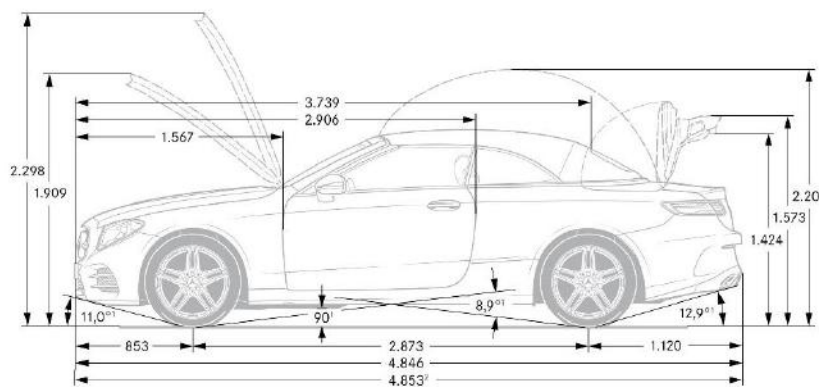

Specifications* – E 450 & E 450 4MATIC – AMG Line