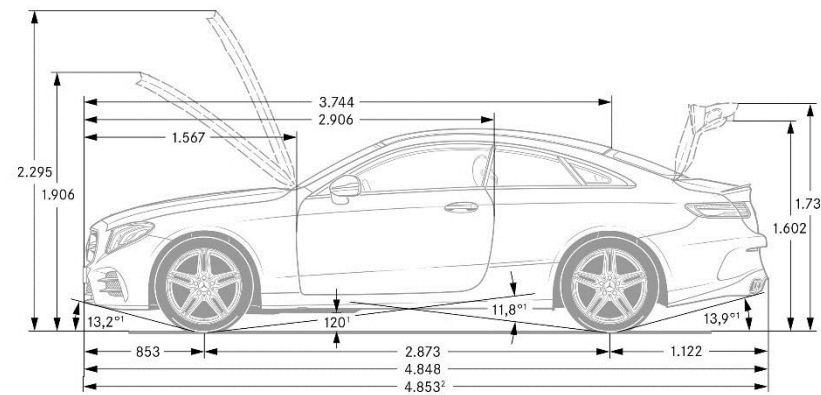

<i>E 53</i>
Engine Configuration	AMG-enhanced 3.0L inline-6 turbo with EQ Boost
ICE Power (hp)	429
ICE Torque (lb-ft)	384
EQ Boost Starter-Alternator (hp)	21
Displacement (cc)	2,999
Acceleration 0-60 mph (sec)	4.3
Fuel Economy (Cty/Hwy/Comb)	TBA
Top Speed (mph)	130
Fuel Requirement (Octane)	91
Compression	10.5:1
Transmission	AMG SPEEDSHIFT TCT 9G
Transmission Speeds	9
Drive Configuration	AMG Performance 4MATIC+
Fuel Tank Size (gallons)	TBA
Trunk Size (cubic feet)	TBA
Curb Weight (lbs)	TBA
Vehicle Length (in.)	190.6
Vehicle Width w/ exterior mirrors (in.)	80.9
Vehicle Height (in.)	56.3
Wheelbase (in.)	113.1
Track Width Front/Rear (in.)	64.1/62.8