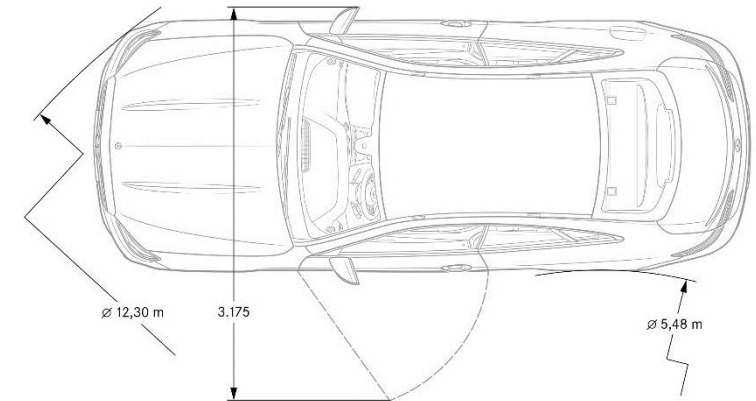

<i>E 53</i>
Engine Configuration	AMG-enhanced 3.0L inline-6 turbo with EQ Boost
ICE Power (hp)	429
ICE Torque (lb-ft)	384
EQ Boost Starter-Alternator (hp)	21
Displacement (cc)	2,999
Acceleration 0-60 mph (sec)	4.3
Fuel Economy (Cty/Hwy/Comb)	TBA
Top Speed (mph)	130
Fuel Requirement (Octane)	91
Compression	10.5:1
Transmission	AMG SPEEDSHIFT TCT 9G
Transmission Speeds	9
Drive Configuration	AMG Performance 4MATIC+
Fuel Tank Size (gallons)	TBA
Trunk Size (cubic feet)	TBA
Curb Weight (lbs)	TBA
Vehicle Length (in.)	190.6
Vehicle Width w/ exterior mirrors (in.)	80.9
Vehicle Height (in.)	56.3
Wheelbase (in.)	113.1
Track Width Front/Rear (in.)	64.1/62.8