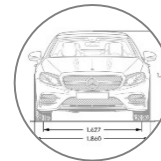

Specifications