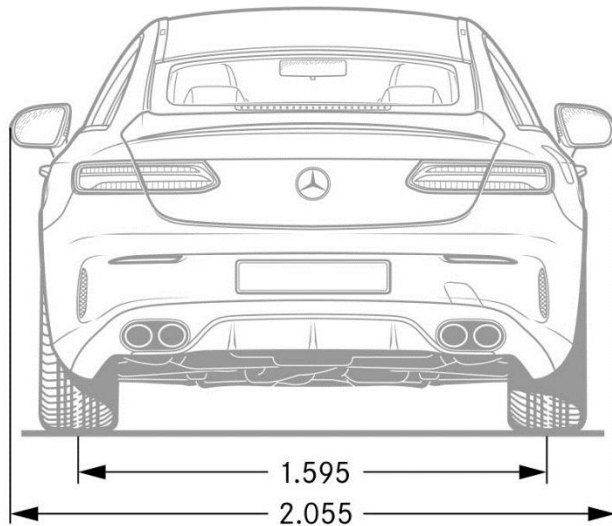

<i>E 53</i>
Engine Configuration	AMG-enhanced 3.0L inline-6 turbo with EQ Boost
ICE Power (hp)	429
ICE Torque (lb-ft)	384
EQ Boost Starter-Alternator (hp)	21
Displacement (cc)	2,999
Acceleration 0-60 mph (sec)	4.3
Fuel Economy (Cty/Hwy/Comb)	TBA
Top Speed (mph)	130
Fuel Requirement (Octane)	91
Compression	10.5:1
Transmission	AMG SPEEDSHIFT TCT 9G
Transmission Speeds	9
Drive Configuration	AMG Performance 4MATIC+
Fuel Tank Size (gallons)	TBA
Trunk Size (cubic feet)	TBA
Curb Weight (lbs)	TBA
Vehicle Length (in.)	190.6
Vehicle Width w/ exterior mirrors (in.)	80.9
Vehicle Height (in.)	56.3
Wheelbase (in.)	113.1
Track Width Front/Rear (in.)	64.1/62.8