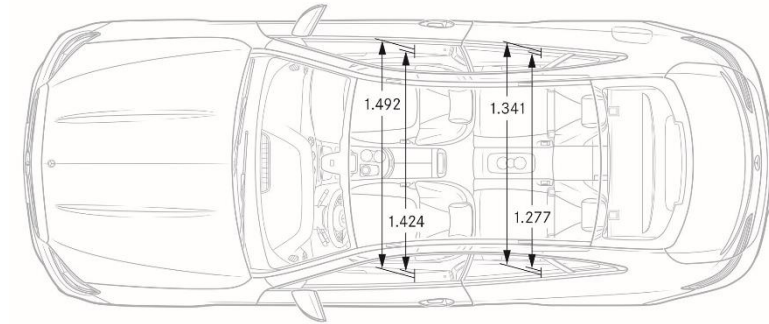

<i>E 53</i>
Engine Configuration	AMG-enhanced 3.0L inline-6 turbo with EQ Boost
ICE Power (hp)	429
ICE Torque (lb-ft)	384
EQ Boost Starter-Alternator (hp)	21
Displacement (cc)	2,999
Acceleration 0-60 mph (sec)	4.3
Fuel Economy (Cty/Hwy/Comb)	TBA
Top Speed (mph)	130
Fuel Requirement (Octane)	91
Compression	10.5:1
Transmission	AMG SPEEDSHIFT TCT 9G
Transmission Speeds	9
Drive Configuration	AMG Performance 4MATIC+
Fuel Tank Size (gallons)	TBA
Trunk Size (cubic feet)	TBA
Curb Weight (lbs)	TBA
Vehicle Length (in.)	190.6
Vehicle Width w/ exterior mirrors (in.)	80.9
Vehicle Height (in.)	56.3
Wheelbase (in.)	113.1
Track Width Front/Rear (in.)	64.1/62.8