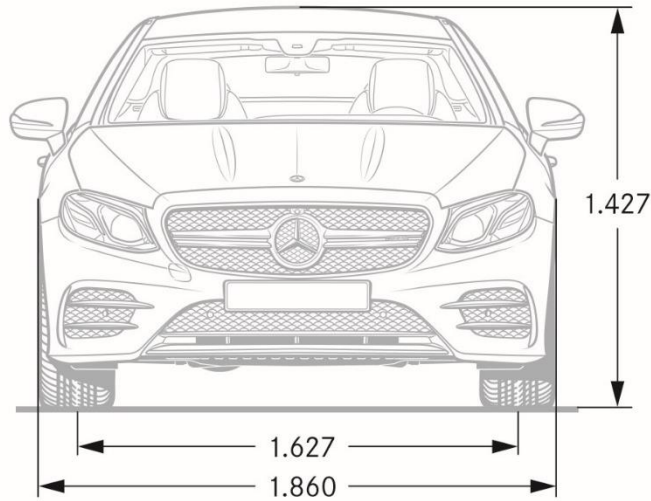

**AMG Nappa/DINAMICA Performance Steering Wheel (L6K)**

*Optional*

- Sporty design and unique touch & feel make the AMG Performance Steering Wheel an unmistakable feature in Nappa Leather with the grip area in DINAMICA.

	<i>E 53</i>
Engine Configuration	AMG-enhanced 3.0L inline-6 turbo with EQ Boost
ICE Power (hp)	429
ICE Torque (lb-ft)	384
EQ Boost Starter-Alternator (hp)	21
Displacement (cc)	2,999
Acceleration 0-60 mph (sec)	4.3
Fuel Economy (Cty/Hwy/Comb)	TBA
Top Speed (mph)	130
Fuel Requirement (Octane)	91
Compression	10.5:1
Transmission	AMG SPEEDSHIFT TCT 9G
Transmission Speeds	9
Drive Configuration	AMG Performance 4MATIC+
Fuel Tank Size (gallons)	TBA
Trunk Size (cubic feet)	TBA
Curb Weight (lbs)	TBA
Vehicle Length (in.)	190.6
Vehicle Width w/ exterior mirrors (in.)	80.9
Vehicle Height (in.)	56.3
Wheelbase (in.)	113.1
Track Width Front/Rear (in.)	64.1/62.8