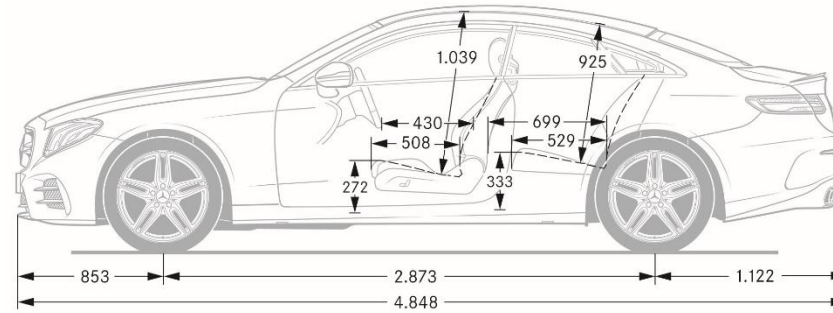

<i>E 53</i>
Engine Configuration	AMG-enhanced 3.0L inline-6 turbo with EQ Boost
ICE Power (hp)	429
ICE Torque (lb-ft)	384
EQ Boost Starter-Alternator (hp)	21
Displacement (cc)	2,999
Acceleration 0-60 mph (sec)	4.3
Fuel Economy (Cty/Hwy/Comb)	TBA
Top Speed (mph)	130
Fuel Requirement (Octane)	91
Compression	10.5:1
Transmission	AMG SPEEDSHIFT TCT 9G
Transmission Speeds	9
Drive Configuration	AMG Performance 4MATIC+
Fuel Tank Size (gallons)	TBA
Trunk Size (cubic feet)	TBA
Curb Weight (lbs)	TBA
Vehicle Length (in.)	190.6
Vehicle Width w/ exterior mirrors (in.)	80.9
Vehicle Height (in.)	56.3
Wheelbase (in.)	113.1
Track Width Front/Rear (in.)	64.1/62.8