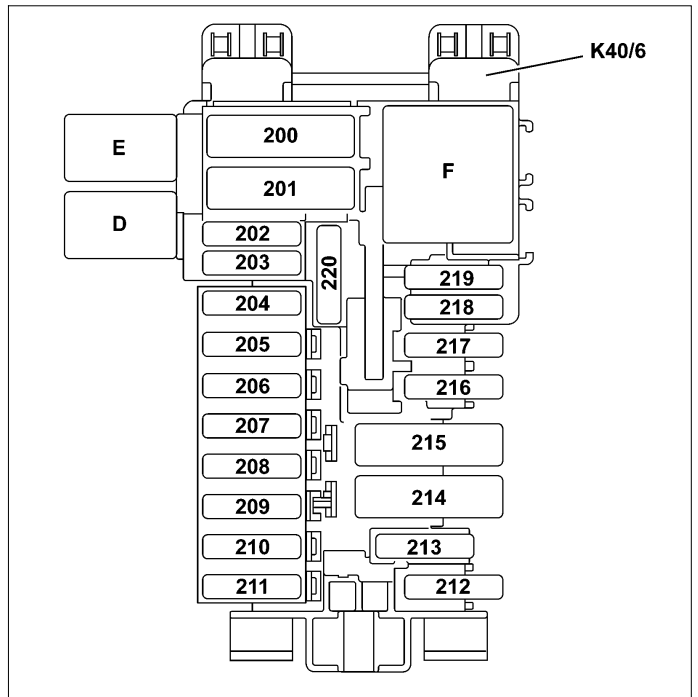

**Model 238**

K40/6 Driver-side fuse and relay module

P54.15-3427-12

Slot	Fuse	Circuit	Line ID (line fused)	Fused function	Rating in amperes (A)
200	Electrical fuse 200 (K40/6f200)	30t	4.0 RD	Front SAM control unit (N10/6)	40
201	Electrical fuse 201 (K40/6f201)	30t	4.0 RDWH	Front SAM control unit (N10/6)	40
202	Electrical fuse 202 (K40/6f202)	30t	0.5 RDYE	<b>Engine 264 with code B01 (48V technology):</b> Starter alternator (M1/10)	5
			0.5 RDBK	<b>Engine 256:</b> Starter-alternator control unit (N129)	
203	Electrical fuse 203 (K40/6f203)	30t	2.5 RD	Left front door control unit (N69/1)	30
204	Electrical fuse 204 (K40/6f204)	30t	0.5 BKRD	<b>With code 498 (Japan version):</b> Dedicated Short-Range Communications control unit (A50/6) via cockpit fuse block (F11/1)	5
205	Electrical fuse 205 (K40/6f205)	30t	0.5 RDBU	Steering column tube module control unit (N80)	7,5
206	Electrical fuse 206 (K40/6f206)	30t	0.35 RDYE (0.5 RDYE)	Analog clock (A70/1)	5
			0.5 RD (0.5 RDYE)	<b>with code 896 (Vehicle access and drive authorization over mobile phone) or code 897 (Wireless mobile phone charging) or with code 899 (Multifunction telephony):</b> USB port on center console at front (X115/5)	
207	Electrical fuse 207 (K40/6f207)	30t	1.5 RDVT	<b>Transmission 716:</b> Electric steering lock control unit (N26/5)	20
208	Electrical fuse 208 (K40/6f208)	30t	0.5 RD	Audio/COMAND display (A40/8)	7,5
				<b>With code 464 (Full display digital instrument cluster):</b> Digital instrument cluster full display fan motor (M4/12)	
209	Electrical fuse 209 (K40/6f209)	30t	0.5 RDWH	Upper control panel control unit (N72/1) Climate control operating unit (N58/1)	5
210	Electrical fuse 210 (K40/6f210)	30t	1.5 RDBK	Climate control control unit (N22/1)	15
211	Electrical fuse 211 (K40/6f211)	30t	1.0 RD	<b>With code 443 (Steering wheel heater):</b> Steering column tube module control unit (N80)	15
212	Electrical fuse 212 (K40/6f212)	-	-	Spare	-
213	Electrical fuse 213 (K40/6f213)	30t	4.0 RDGN	Left front reversible emergency tensioning retractor (A76) Right front reversible emergency tensioning retractor (A76/1)	30