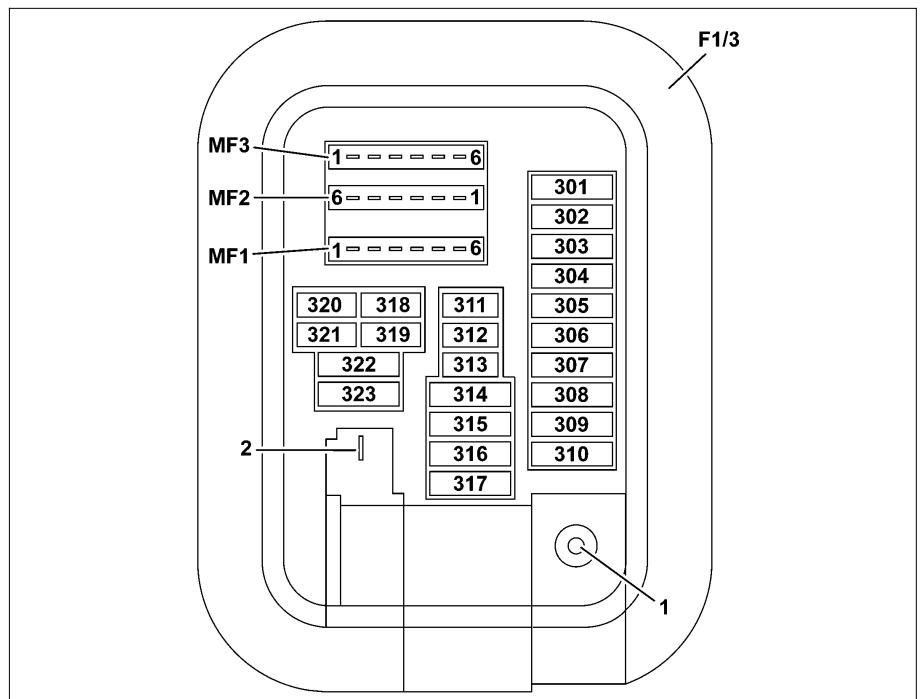

Model 238

- 1 Connection, circuit 30t "E1"
- 2 Circuit 30 "E2" connection
- F1/3 Passenger-side A-pillar fuse box

P54.15-3688-06

Slot	Fuse	Circuit	Wire Identification	Fused	Fuse rating (A)
301	Electrical fuse 301 (F1/3f301)	30t	2.5 RD	Rear control unit (N22/6)	30
302	Electrical fuse 302 (F1/3f302)	30t	2.5 RD	Right front door control unit (N69/2)	30
303	Electrical fuse 303 (F1/3f303)	30t	2.5 RDGN	With CODE 275 (Memory package): Driver's seat control unit (N32/1)	30
304	Electrical fuse 304 (F1/3f304)	30t	2.5 RDYE	With CODE 275 (Memory package): Front passenger seat control unit (N32/2)	30
305	Electrical fuse 305 (F1/3f305)	30t	0.35 RDYE	Rain/light sensor with additional functions (B38/2)	5
306	Electrical fuse 306 (F1/3f306)	30t	2.5RDGY	With code 401 (Seat climate control for driver and front passenger) or code 873 (Seat heating for driver and front passenger) and except code 275 (Memory Package): Front seat heating/seat ventilation control unit (N25/17)	30
			2.5 RD	With code 902 (Seat heater plus for driver and front passenger): Front passenger seat heater control unit (N25/4)	
307	Electrical fuse 307 (F1/3f307)	30t	0.75 RD	With code 362 (HERMES LTE): HERMES control unit (N112/9)	5
308	Electrical fuse 308 (F1/3f308)	30t	0.5 RDVT	Diagnostics connection (X11/4)	5
309	Electrical fuse 309 (F1/3f309)	30t	2.5 RDWH	With code 413 (Panoramic sliding sunroof): Panoramic sliding sunroof control module (A98)	30
310	Electrical fuse 310 (F1/3f310)	30t	4.0 RDGN	Left front reversible emergency tensioning retractor (A76)	30
			4.0 RDBK	Right front reversible emergency tensioning retractor (A76/1)	
311	Electrical fuse 311 (F1/3f311)	30t	1.0 RD	Powertrain control unit (N127)	5
				Diesel engine: CDI control unit (N3/9)	
				Gasoline engine : ME-SFI [ME] control unit (N3/10)	
312	Electrical fuse 312 (F1/3f312)	30t	0.75 RDBU	Supplemental Restraint System control unit (N2/10)	7,5
313	Electrical fuse 313 (F1/3f313)	30t	0.5 RDGN	Multimedia connection unit (A90/5)	7,5
314	Electrical fuse 314 (F1/3f314)	30t	2.5 RDBK	With code 228 (Stationary heater): Stationary heater unit (A6)	20