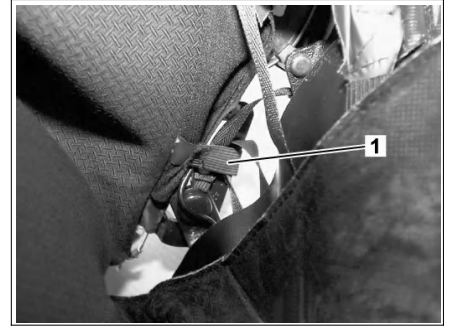

**Connection hole in soft top canvas with
manufacture data up to 22.02.07**

- 1 Attach short elastic band (1) to old
connection hole on rear window mount
(2).

P77.31-2216-01

P77.31-2217-01