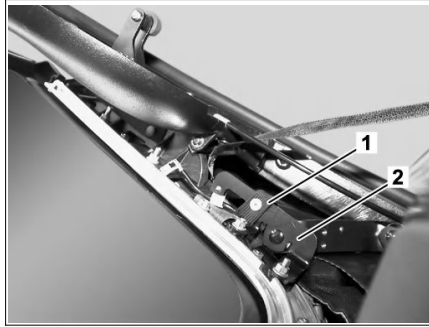

**Connection hole in soft top canvas with
manufacture data up to 22.02.07**

- 1 Attach short elastic band (1) to old
connection hole on rear window mount
(2).

P77.31-2216-01

P77.31-2217-01