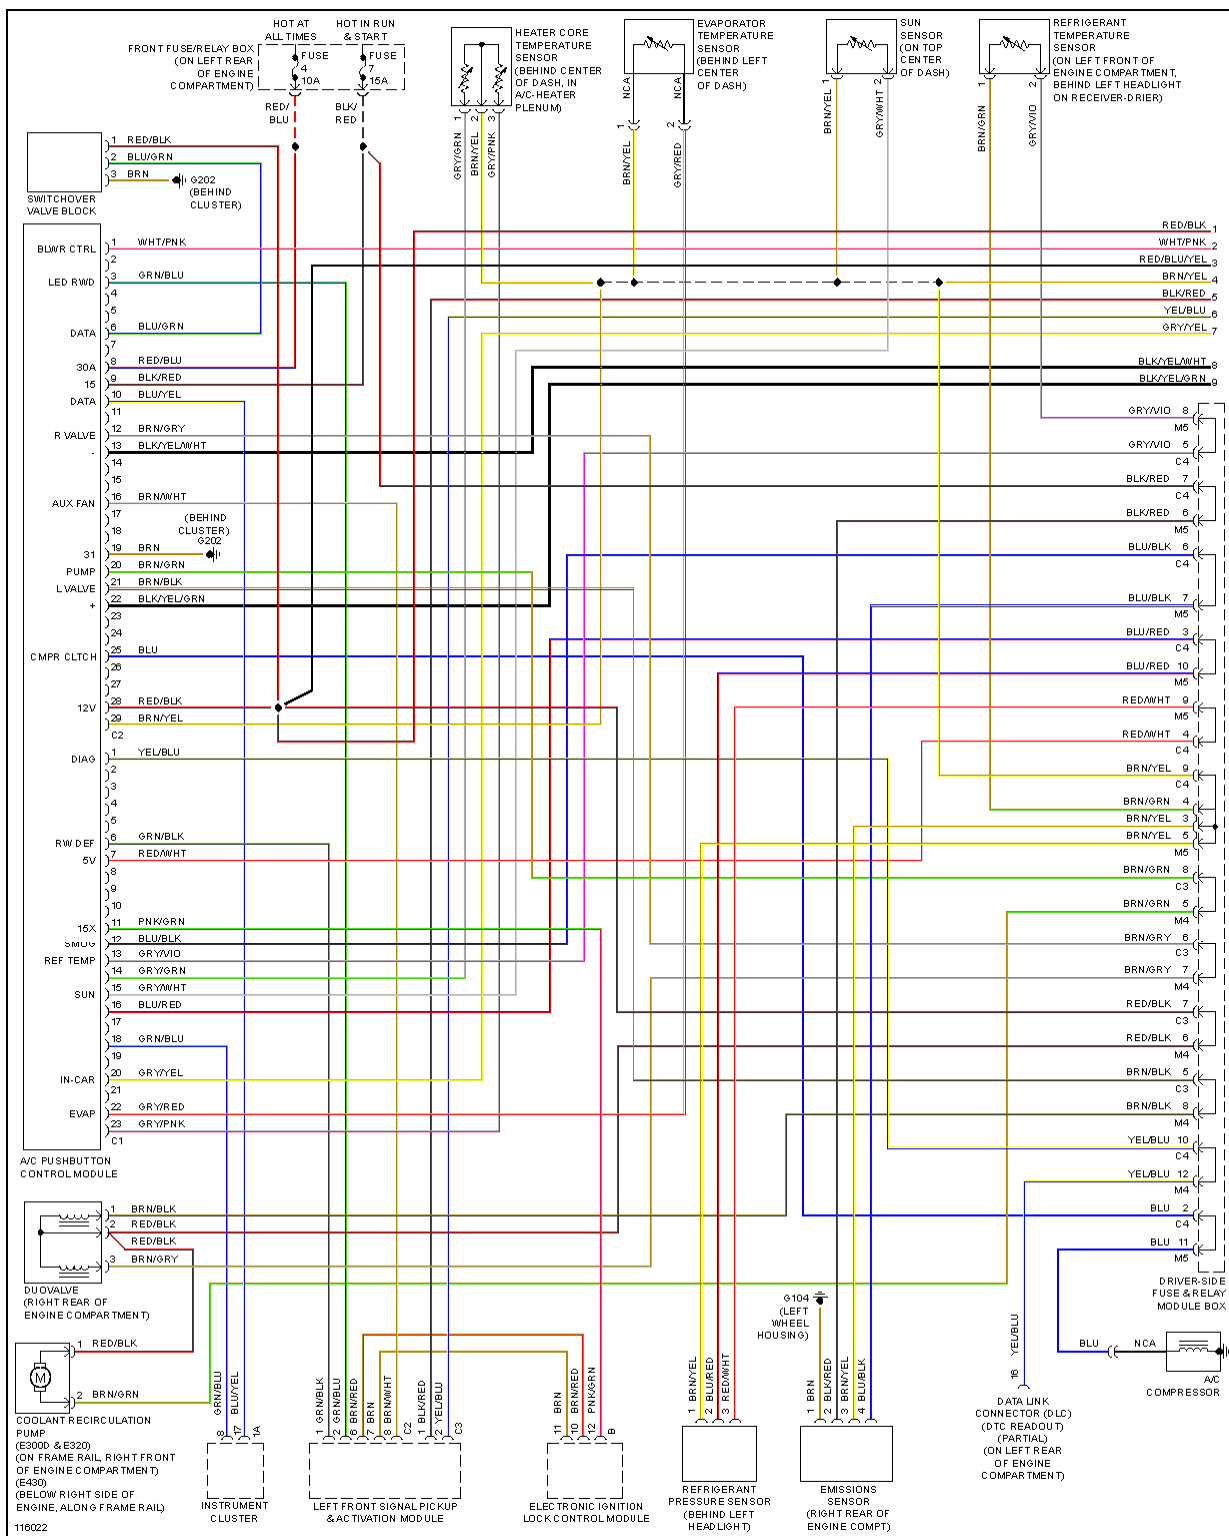

1999 Mercedes-Benz E430

SYSTEM WIRING DIAGRAMS

Fig. 1: Automatic A/C Circuit (1 of 2)

1999 Mercedes-Benz E430

SYSTEM WIRING DIAGRAMS

Fig. 2: Automatic A/C Circuit (2 of 2)