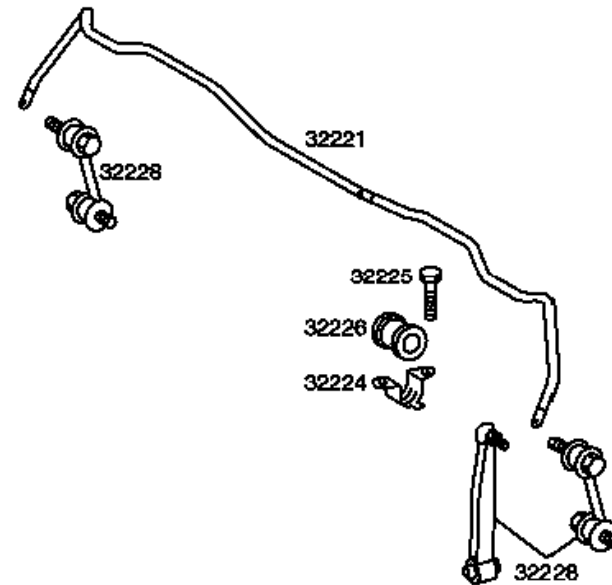

32.20 Torsion bar, rear axle

Fault locations

- 32221** Torsion bar, rear axle
- 32224** Holder, torsion bar, rear
- 32225** Screw holder rear
- 32226** Rubber mount, torsion bar, rear
- 32228** Torsion bar linkage/shackle torsion bar, rear

03647960

Damage code *****