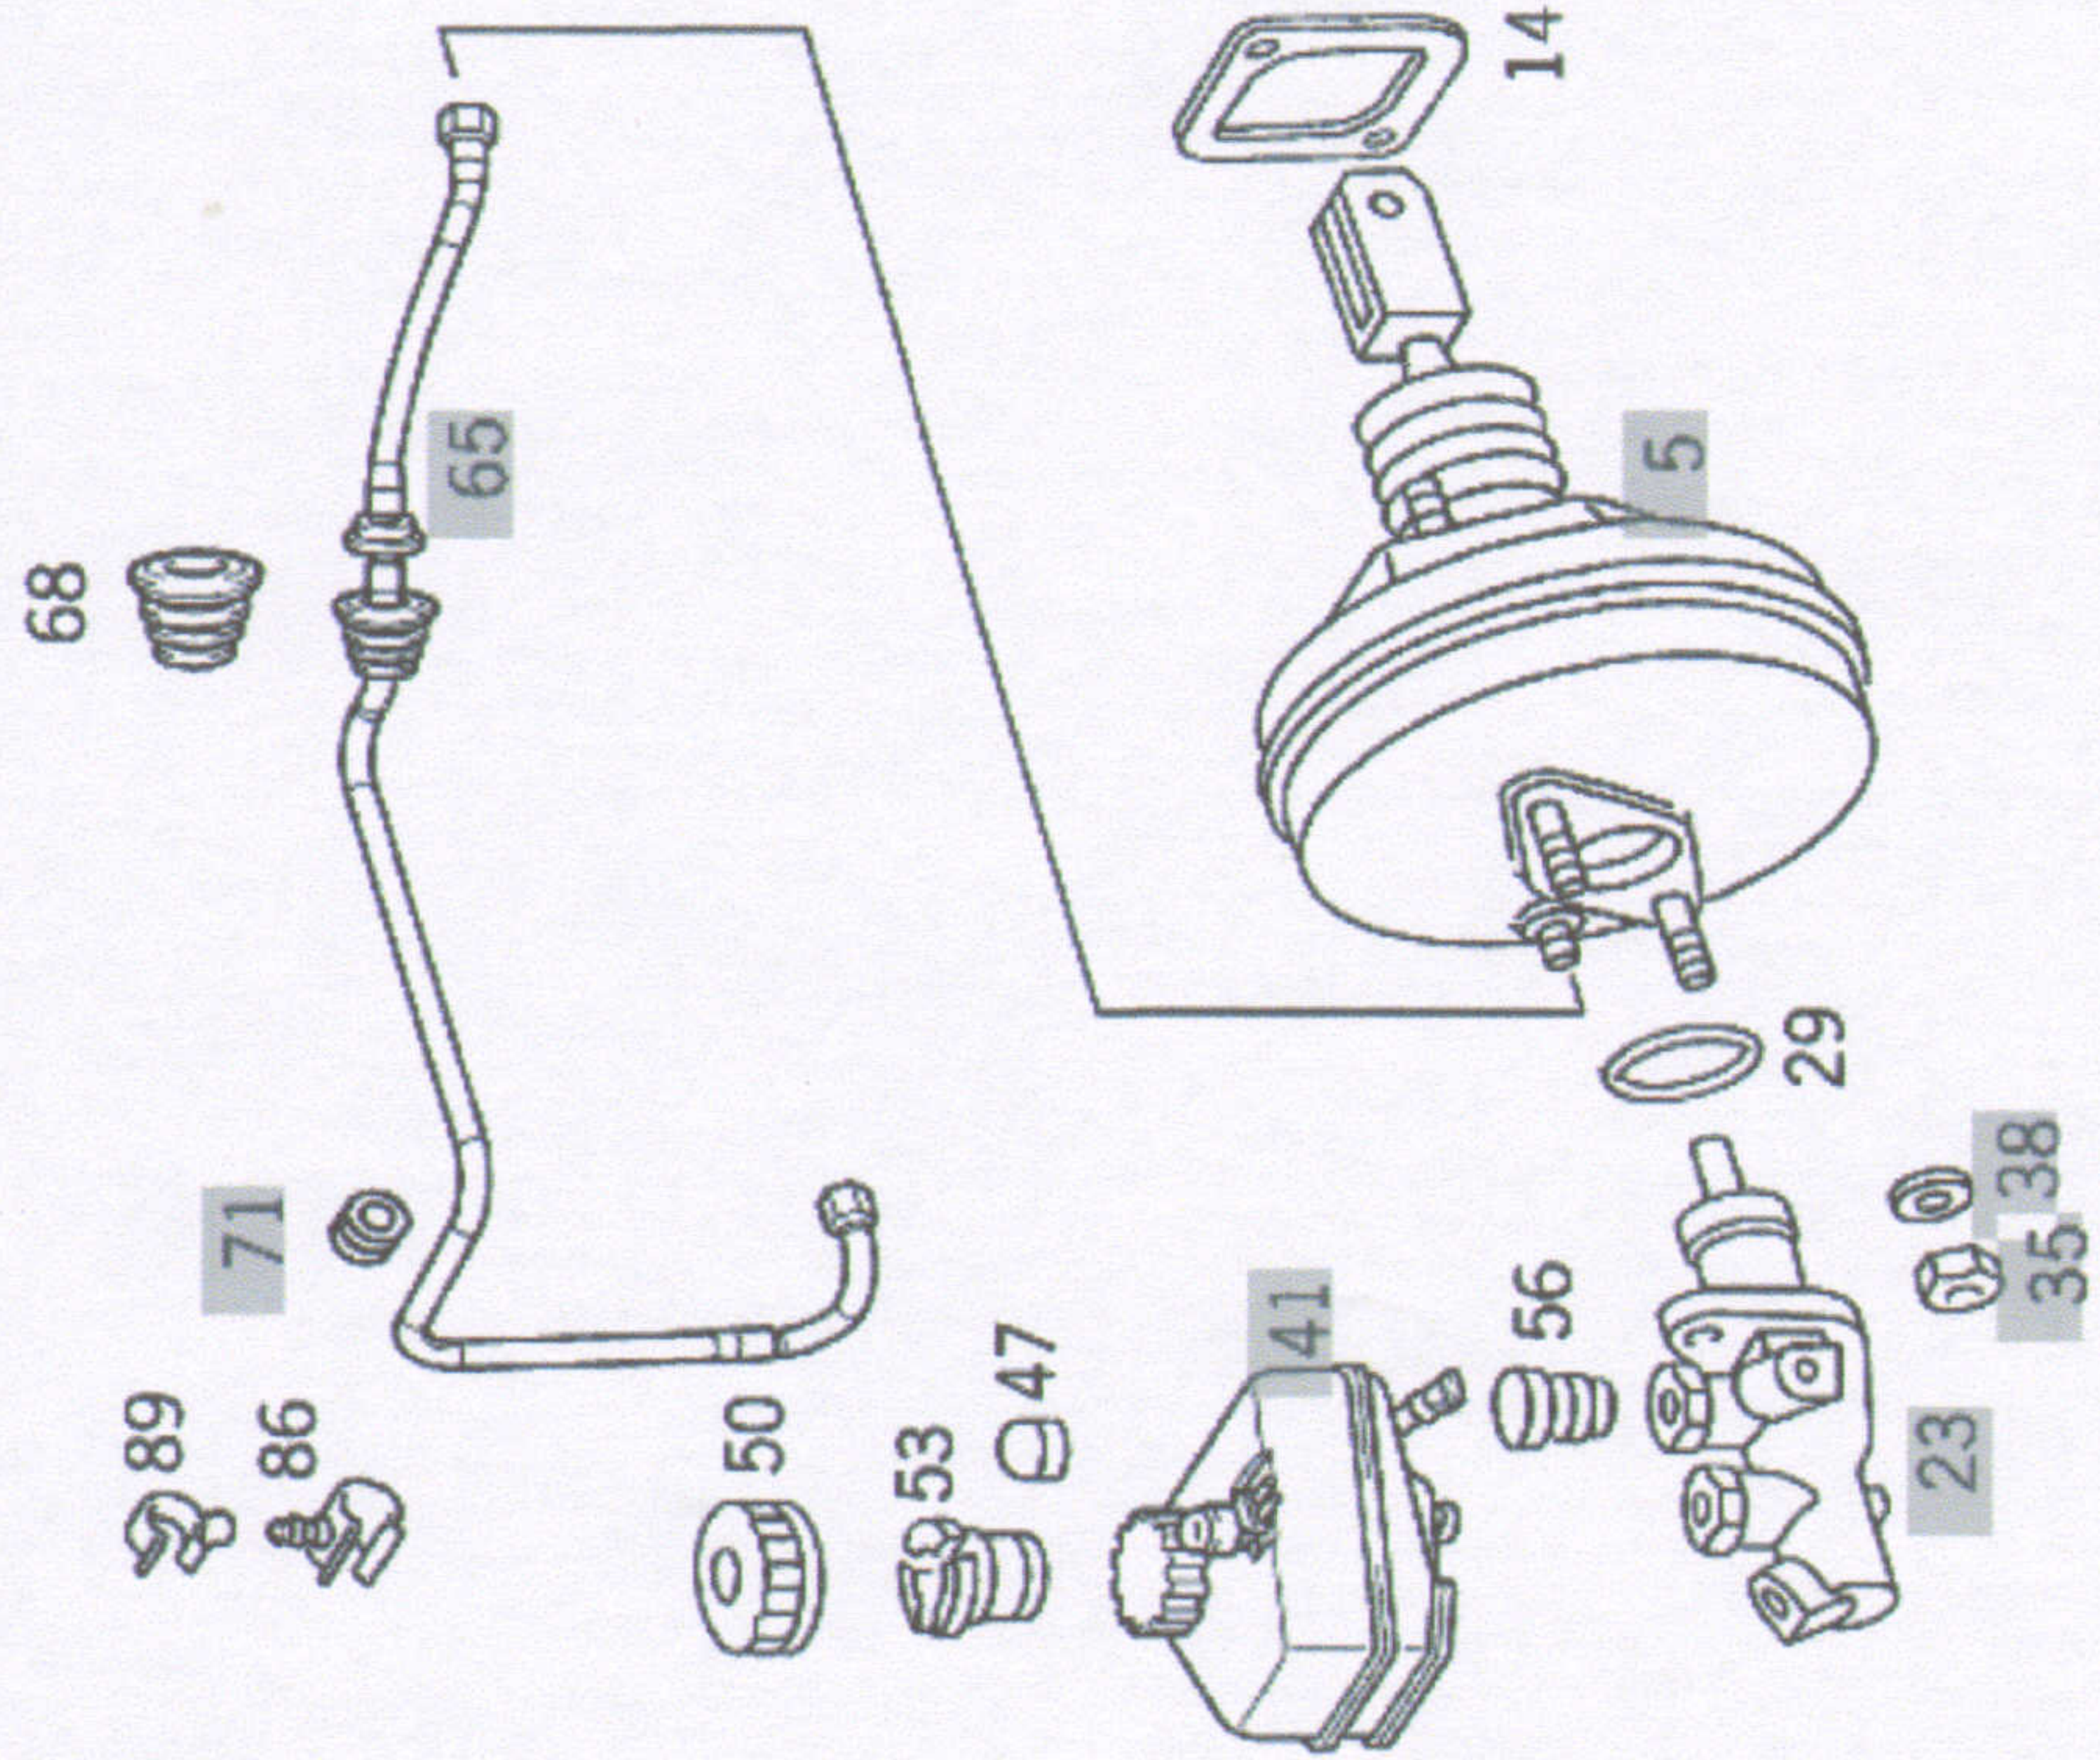

- Picture -

**Mode** MD mode STATION WAGON UP TO IDENT NO. A 962231 / X 027613  
 WITH CODE 808  
**FIN/MD** WDB 2102651A637755 Catalog 45Q -Up to MODELLJAHR CODE 809  
**VIN** Major assembly  
**Sales designation** E320T Major assembly MD  
**Assortment class** Car 42 - BRAKES  
**Market** Europe 060 - BRAKE BOOSTER  
**Picture number** B42060000387.110316

→ **CODE 807**

**CODE 808** →

- Parts list -

**Mode** MD mode STATION WAGON UP TO IDENT NO. A 962231 / X 027613  
 WITH CODE 809  
**FIN/MD** WDB 2102651A637755 Catalog 45Q -Up to MODELLJAHR CODE 809  
**VIN** Major assembly  
**Sales designation** E320T Major assembly MD  
**Assortment class** Car 42 - BRAKES  
**Market** Europe 060 - BRAKE BOOSTER

Item no.	Part number	Designation/description	Quantity	Version
17	A 025 545 48 32	BAS CONTROL UNIT Replaced by: A 027 545 72 32 Code: -472	-	
17	A 027 545 72 32	[880] As of ident. no. CONTROL UNIT Code: -472 [880] As of ident. no.	001	