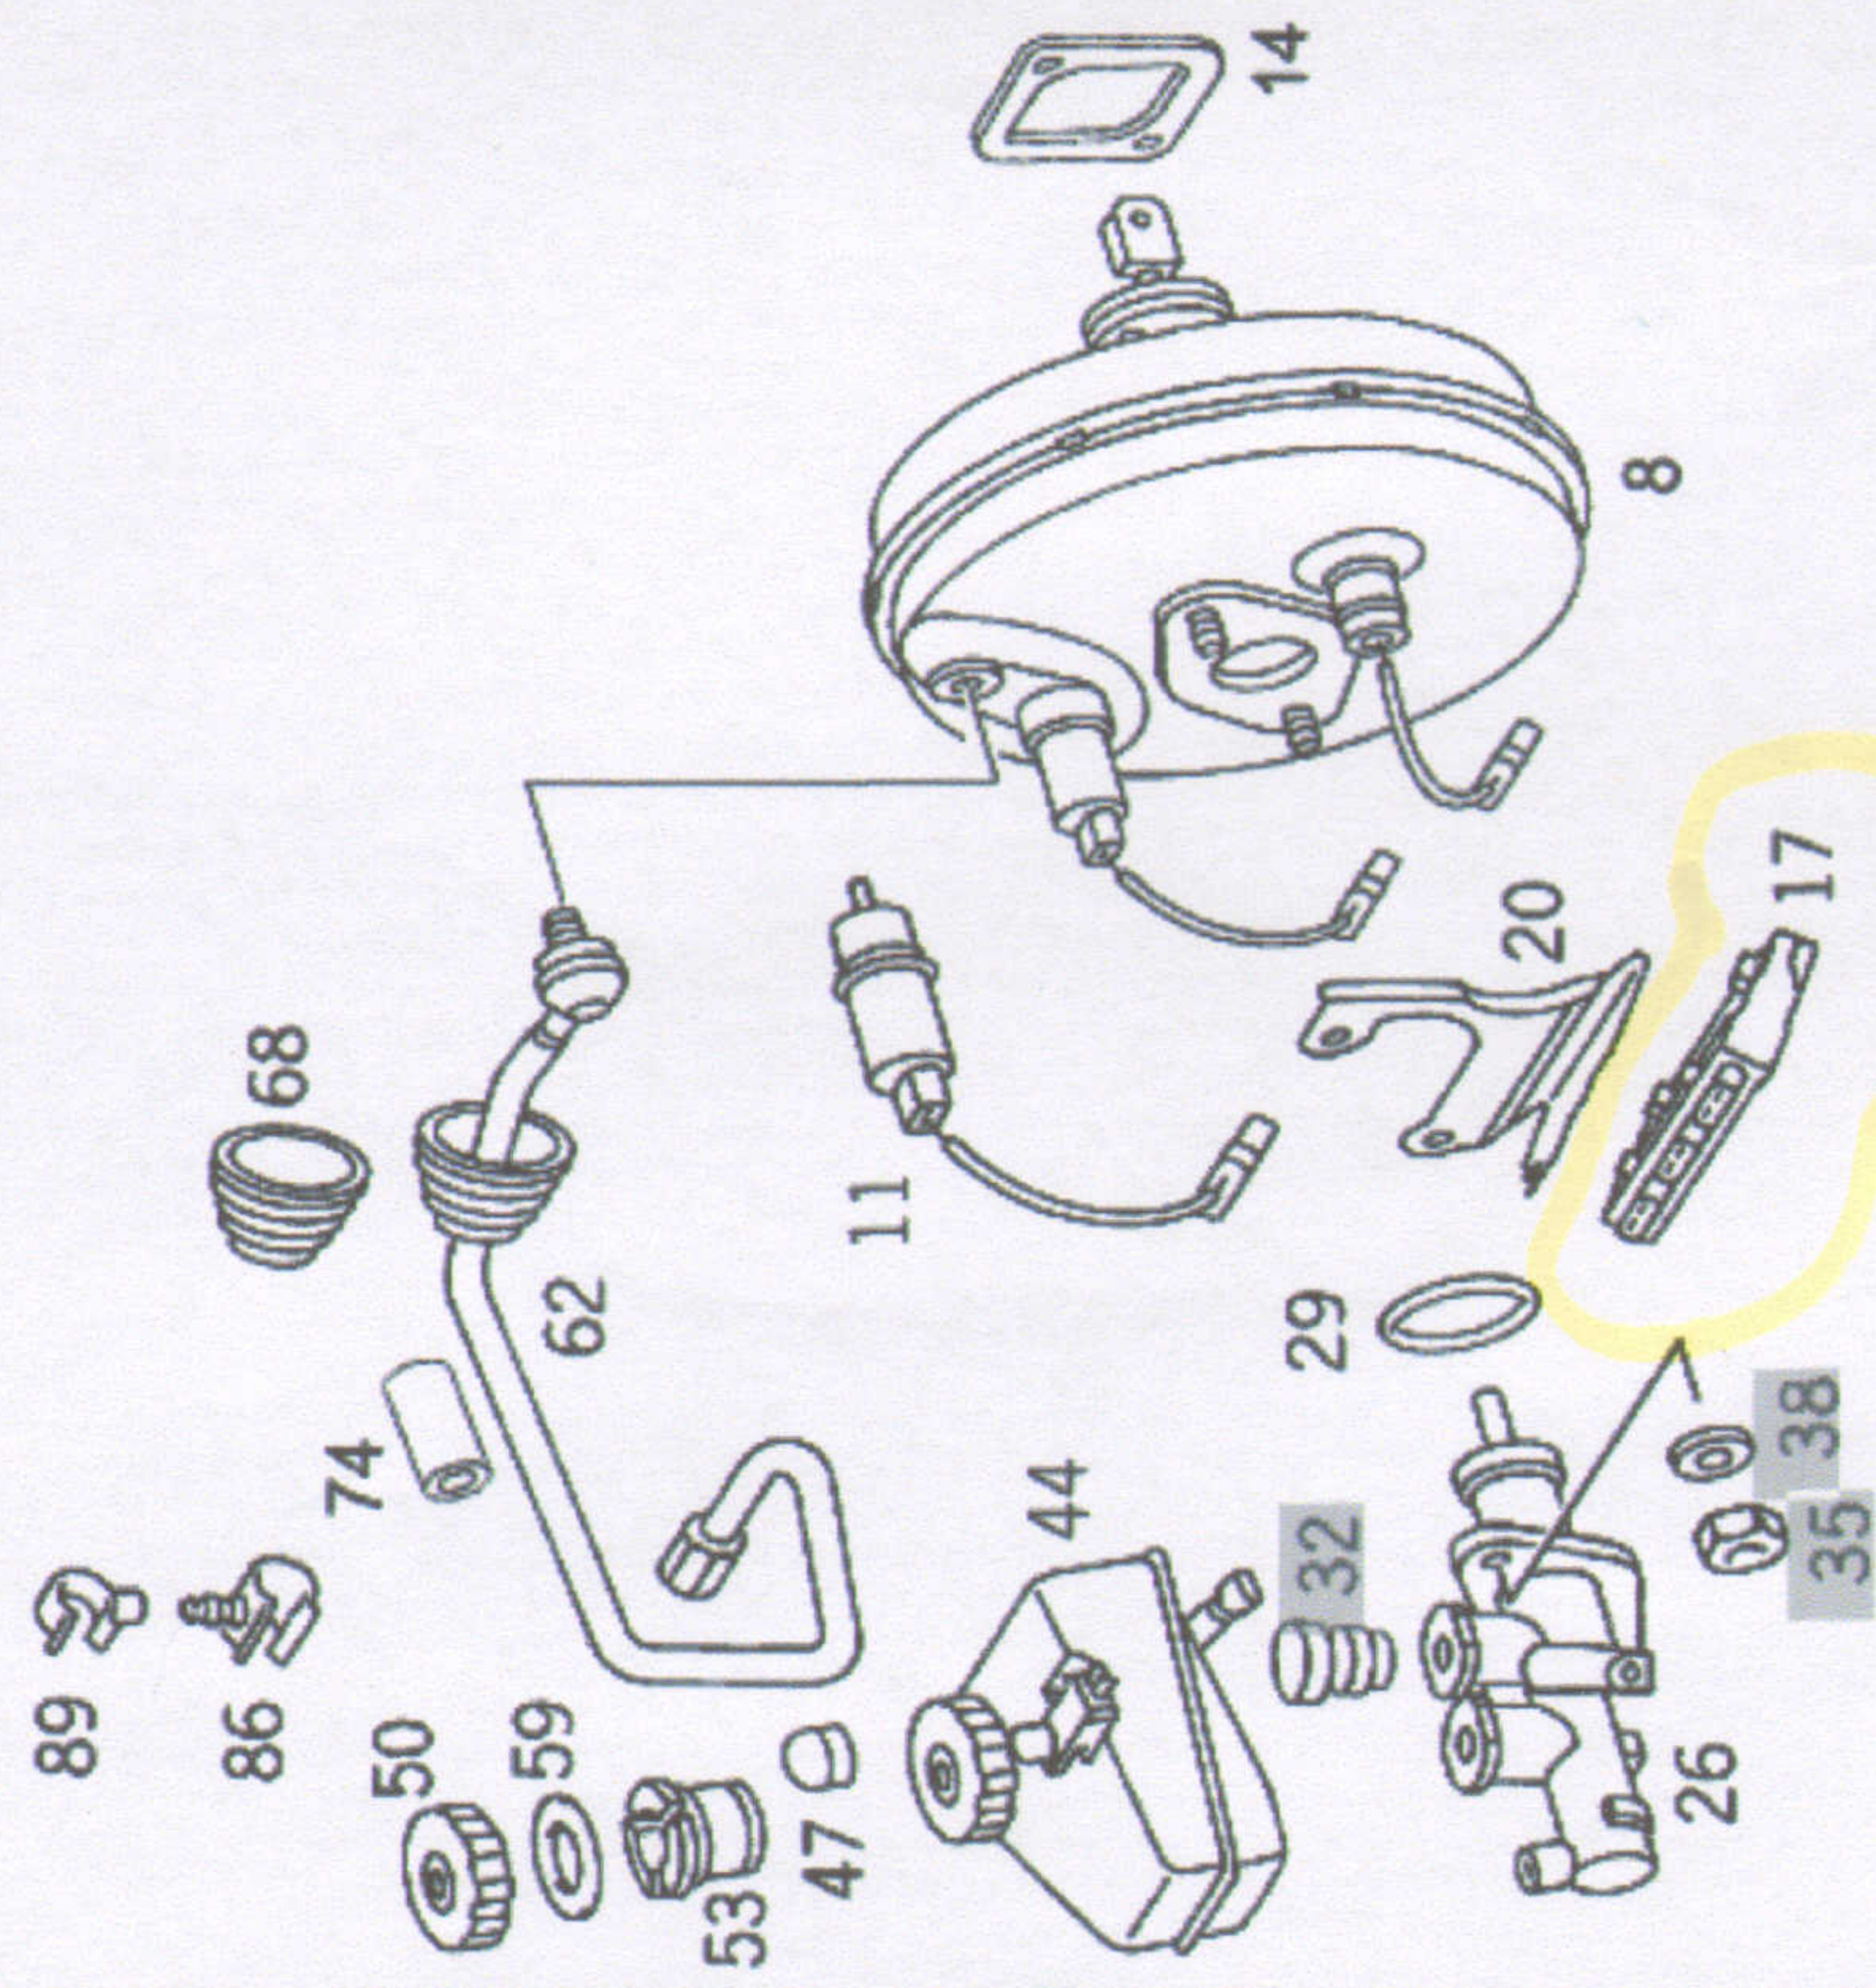

- Picture -

**Mode** MD mode STATION WAGON UP TO IDENT NO. A 962231 / X 027613  
 WITH CODE 808  
**FIN/MD** WDB 2102651A637755 Catalog 45Q -Up to MODELLJAHR CODE 809  
**VIN** Major assembly  
**Sales designation** E320T Major assembly MD  
**Assortment class** Car 42 - BRAKES  
**Market** Europe 060 - BRAKE BOOSTER  
**Picture number** B42060000387.110316

→ **CODE 807**

**CODE 808** →

- Parts list -

**Mode** MD mode STATION WAGON UP TO IDENT NO. A 962231 / X 027613  
 WITH CODE 809  
**FIN/MD** WDB 2102651A637755 Catalog 45Q -Up to MODELLJAHR CODE 809  
**VIN** Major assembly  
**Sales designation** E320T Major assembly MD  
**Assortment class** Car 42 - BRAKES  
**Market** Europe 060 - BRAKE BOOSTER

Item no.	Part number	Designation/description	Quantity	Version
17	A 025 545 48 32	BAS CONTROL UNIT Replaced by: A 027 545 72 32 Code: -472	-	
17	A 027 545 72 32	[880] As of ident. no. CONTROL UNIT Code: -472 [880] As of ident. no.	001	