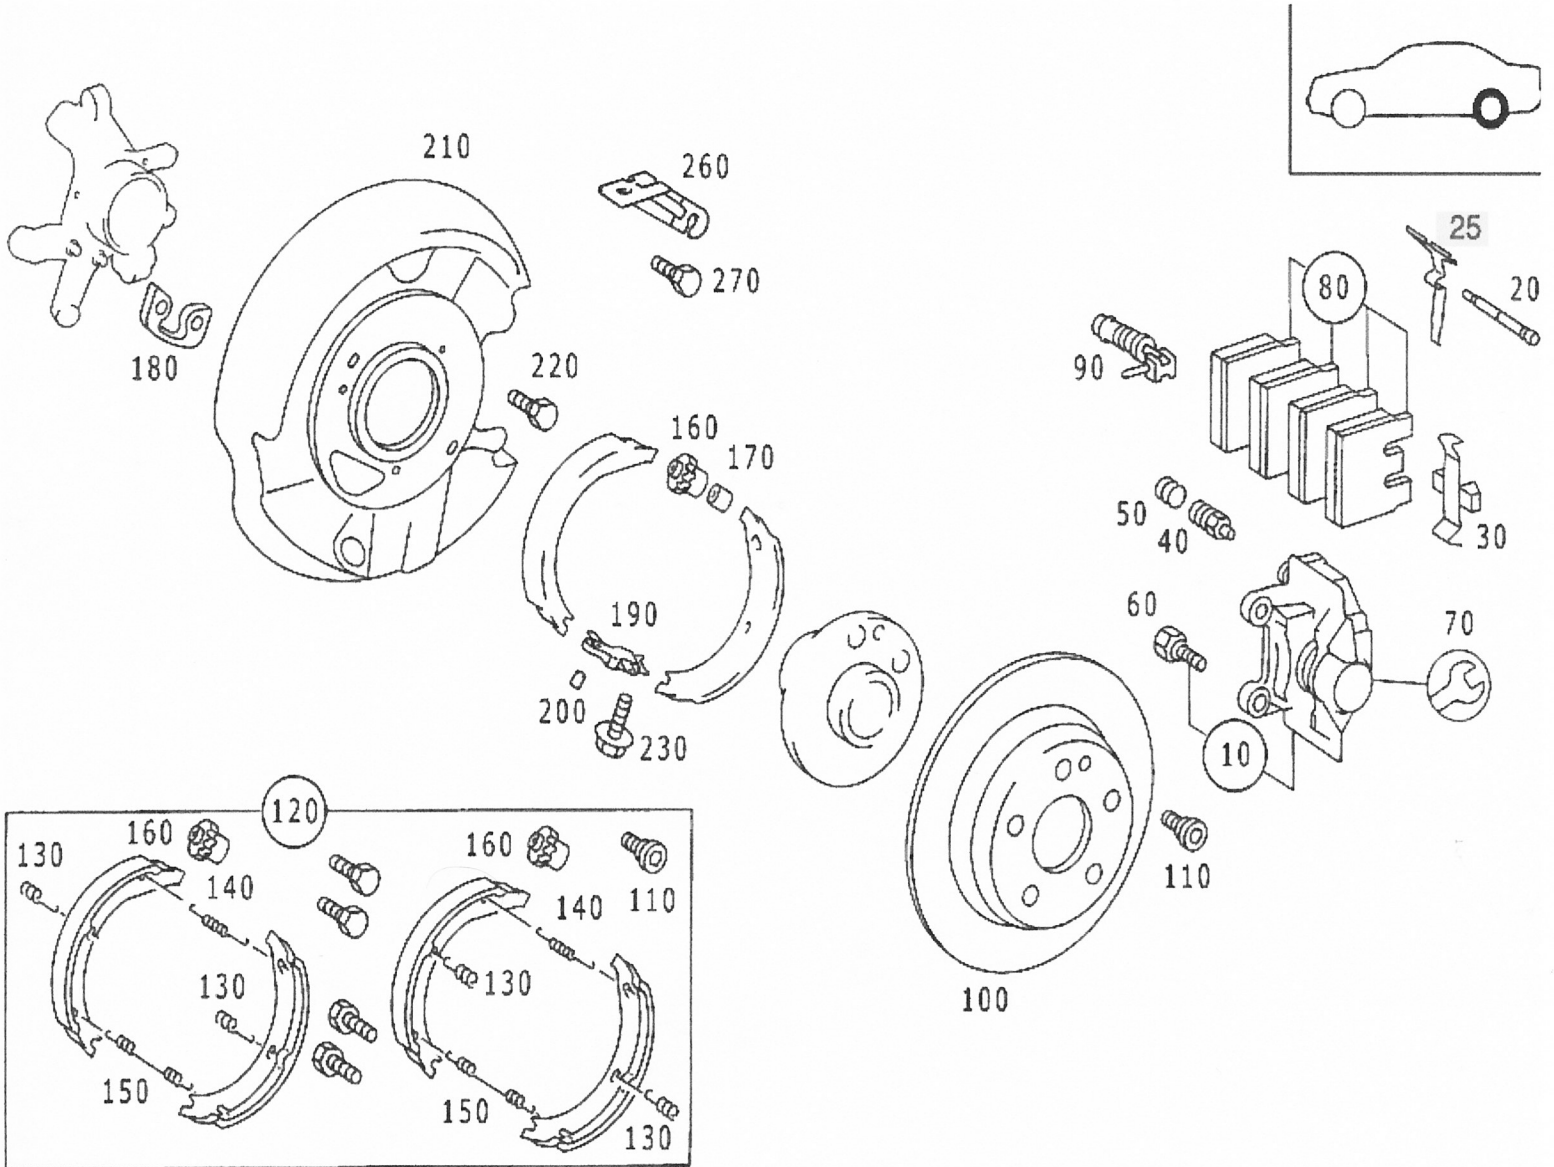

- Picture -

Mode	MD mode	Mod. des. overview	E SEDAN USA
FIN/MD	210083	Catalog	66Y -FROM MODEL YEAR CODE 800
VIN		Major assembly:	
Sales designation	E 430 4MATIC	Major assembly MD	
Assortment class	Car	Group	42 - BRAKES
Market	North America	Subgroup	045 - REAR WHEEL BRAKE
Picture number	B42045000064.030314		

- Parts list -

Mode	MD mode	Mod. des. overview	E SEDAN USA
FIN/MD	210083	Catalog	66Y -FROM MODEL YEAR CODE 800
VIN		Major assembly:	
Sales designation	E 430 4MATIC	Major assembly MD	
Assortment class	Car	Group	42 - BRAKES
Market	North America	Subgroup	045 - REAR WHEEL BRAKE

Item no.	Part number	Designation/description	Quantity	Version
90	A 126 540 20 17	SENDER UNIT BRAKE LINING WEAR INDICATOR Code: -625	001	