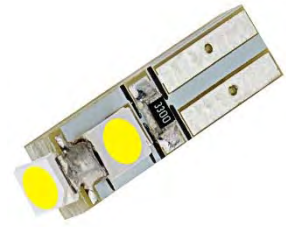

Climate control bulb
white base holder - 1.2 watt
mercedes p/n 0025440294

without base holder
p/n 072601-012230
sylvania p/n 2721
LED bulb p/n 74 LED (Superbrightleds.com)