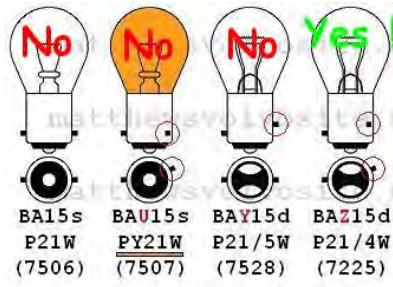

Brake light bulb
 - twin filament 21 watt
 sylvania p/n 7225
 Philips p/n P21W

Headlight
 H7 55 watt, low beam halogen bulb
 H7 55 watt, high beam halogen bulb
 D2R HID (OE)

Fog light FRONT
 H1 55 watt

Fog light REAR
 (same as reverse bulb)
 sylvania p/n 7506
 Philips p/n P21W

License Plate Light Bulb
 38mm
 sylvania p/n 6418
 Philips p/n 12844

Parking (city) bulb
 6 watt
 sylvania p/n 64132
 Philips p/n 12036

Reverse light
 (same as rear fog)
 sylvania p/n 7506
 Philips p/n P21W

Instrument cluster
yellow base holder - 2 watt
T5 **clear** bulb, reuse base
0015445594 ? no holder

green base holder - 1.3 watt
286TM4 **clear** bulb, integral base
000000-000977-M97

brown base holder, red bulb – 1.3 watt
286TM4 **red** bulb, integral base