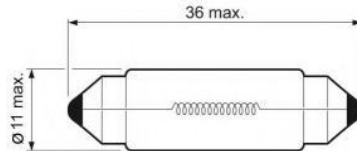

Vent light
(same as climate control bulb)

Glove box
Philips p/n 12844

Map light
(same as city/park aka H6W)
Philips p/n 12036

Dome light
44mm
Philips p/n 6411

Door puddle light
Philips p/n 12844

Trunk light
(same as dome 44mm)
Philips p/n 6411