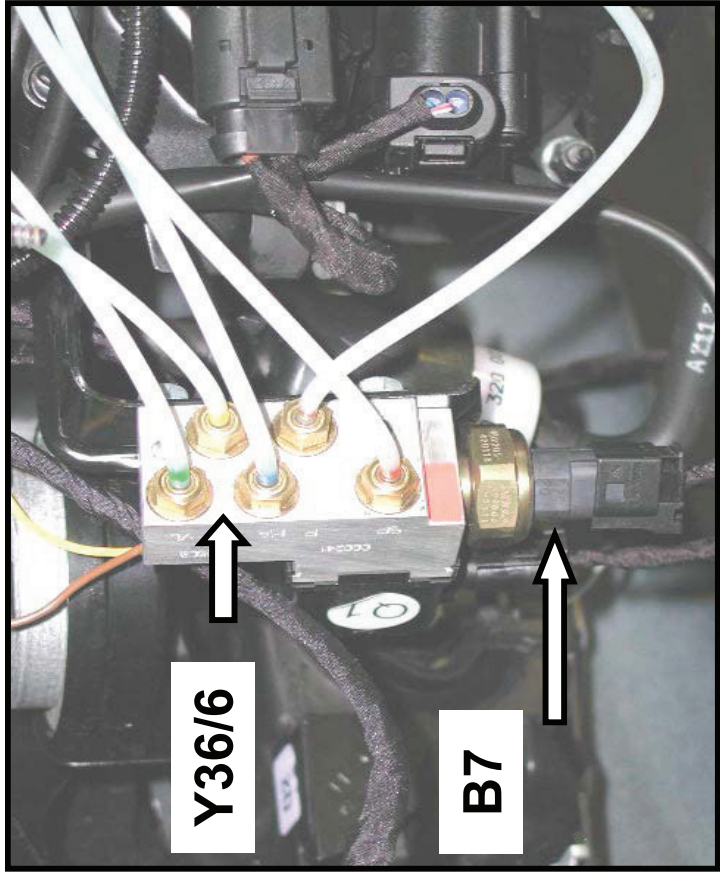

# Central Reservoir Charge Valve (Y36/6)

Y36/6 - Central reservoir charge valve

B7 - Central pressure sensor

Location: Under left front headlamp