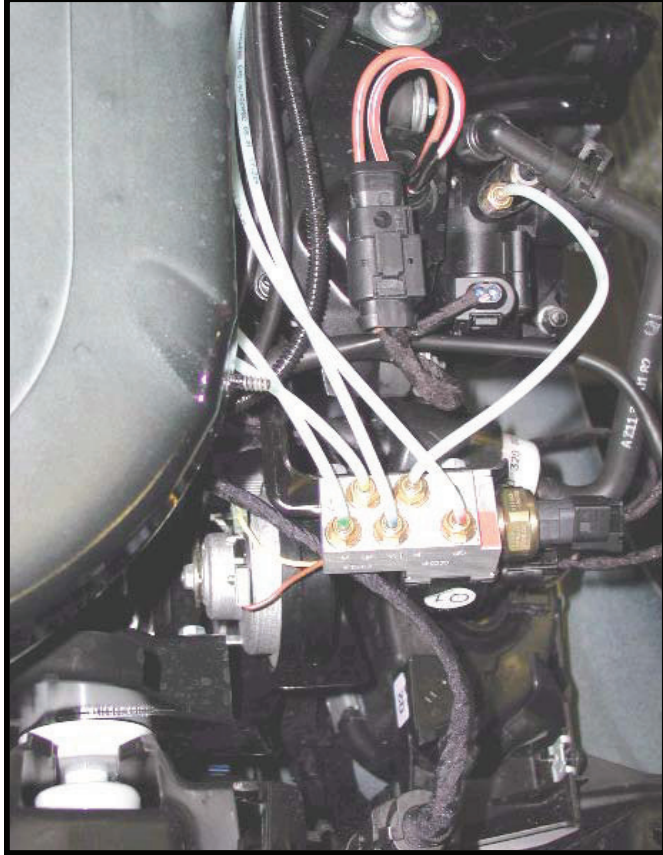

# Central Reservoir Charge Valve (Y36/6)

Y36/6 - Central reservoir charge valve

B7 - Central pressure sensor

Location: Under left front headlamp