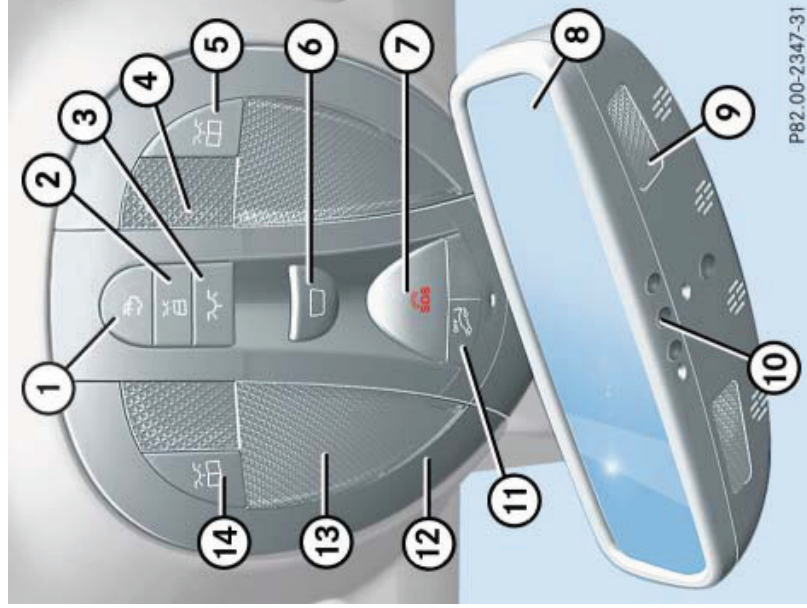

Overhead control panel

▼ Overhead control panel

Item	Page
① Rear interior lighting on/off	150
② Automatic interior lighting	148
③ Front interior lighting on/off	148
④ Temperature sensor	
⑤ Right reading lamp on/off	149
⑥ Tilt/sliding sunroof*	236
⑦ Tele Aid (emergency call system) button	282

Item	Page
⑧ Rear view mirror	197
⑨ Reading lamps	148
⑩ Garage door opener	290
⑪ Tow-away alarm button	103
⑫ Ambient lighting	174
⑬ Interior lighting	
⑭ Left reading lamp on/off	149