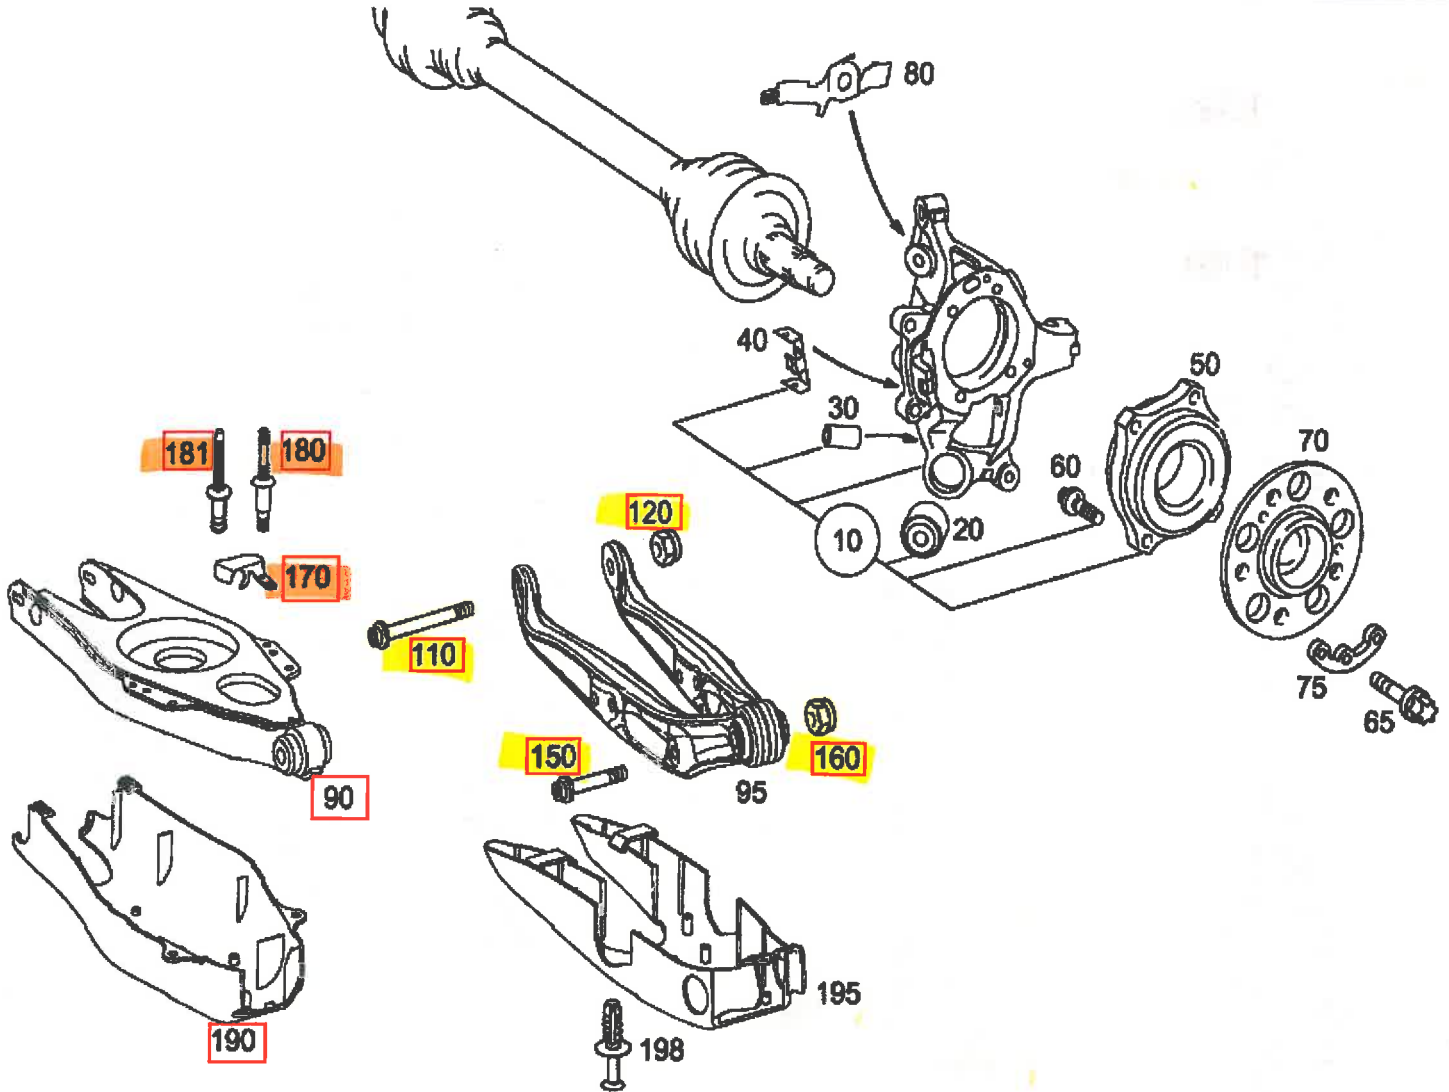

- SHOPPING LIST -

Shopping list: Coilover Conversion Date/time: 05/04/12 10:57 AM
 Customer name: Created by: epc14864
 Contact: Changed by: epc14864
 Order no.: Workshop ID:
 Note:

Damage code	Item no.	Part no.	ES1	ES2	Designation/description	Quantity	Qty on hand	Price	Warranty/goodwill code
	60	A 211 321 00 84 WDB211065			SHIM FRONT SPRING	002			
	90	N 910105 010010			HEXAGON HEAD BOLT SHOCK ABSORBER TO SPRING CONTROL ARM M10X70	002			
	90	A 211 320 00 26			SPRING RETAINER FRONT SPRING	002			
	90	A 211 350 18 06			GUIDE LEFT	002			
	100	N 913023 010002			NUT SHOCK ABSORBER TO SPRING CONTROL ARM M10	002			
	110	A 003 990 34 12			BOLT SPRING CONTROL ARM TO REAR SUBFRAME M12	004			
	120	N 913023 012002			NUT SPRING CONTROL ARM TO REAR SUBFRAME M12X1.5	002			
	120	N 000000 003276			NUT SPRING CONTROL ARM TO REAR SUBFRAME M12X1.5	002			
	150	N 000912 014089			SCREW SPRING CONTROL ARM TO WHEELBEARING M14X1.5X120	002			
	160	N 913023 014003			NUT SPRING CONTROL ARM TO WHEELBEARING M14X1.5	002			
	170	A 211 427 05 41			BRACKET TO LEFT SPRING LINK	001			
	170	A 211 427 06 41			BRACKET TO RIGHT SPRING LINK	001			
	180	A 002 990 84 97			RIVET BRACKET TO SPRING LINK LEFT 6,5X12,8	004			
	181	A 211 427 09 41			BRACKET BRACKET TO SPRING LINK LEFT	004			

- Picture -

Mode	MD mode	Mod. des. overview	E SEDAN
FIN/MD	211065	Catalog	64U
VIN		Major assembly	
Sales designation	E 320	Major assembly	MD
Assortment class	Car	Group	35 - REAR AXLE
Market	All	Subgroup	075 - REAR AXLE SUSPENSION
Picture number	B35075000064.101115		

- Picture -

Mode	MD mode	Mod. des. overview	E STATION WAGON
FIN/MD	211265	Catalog	64V
VIN		Major assembly	
Sales designation	E 320	Major assembly MD	
Assortment class	Car	Group	32 - SPRINGS, SUSPENSION AND HYDRAULIC SYSTEM
Market	All	Subgroup	054 - SPRING STRUT AND SPRING STRUT MOUNTING FRONT
Picture number	B32054000026.120117		