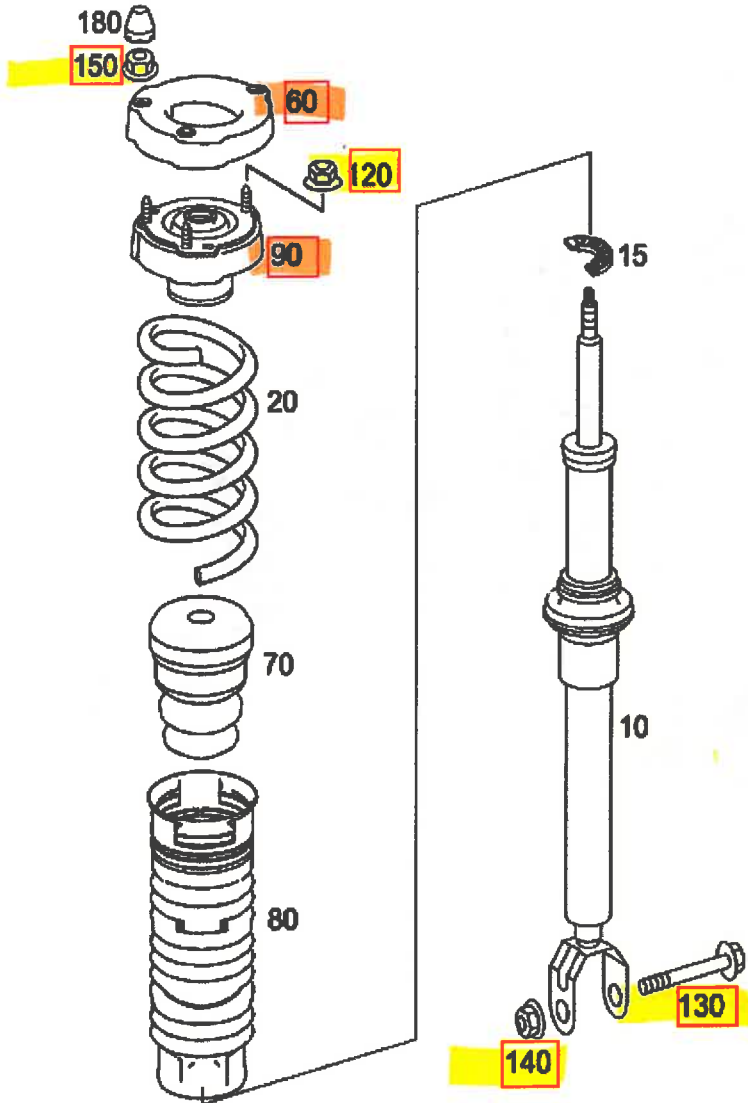

- SHOPPING LIST -

Shopping list: Coilover Conversion Date/time: 05/04/12 10:57 AM
 Customer name: Created by: epc14864
 Contact: Changed by: epc14864
 Order no.: Workshop ID:
 Note:

Damage code	Item no.	Part no.	ES1	ES2	Designation/description	Quantity	Qty on hand	Price	Warranty/goodwill code
	60	A 211 321 00 84 WDB211065			SHIM FRONT SPRING	002			
	90	N 910105 010010			HEXAGON HEAD BOLT SHOCK ABSORBER TO SPRING CONTROL ARM M10X70	002			
	90	A 211 320 00 26			SPRING RETAINER FRONT SPRING	002			
	90	A 211 350 18 06			GUIDE LEFT	002			
	100	N 913023 010002			NUT SHOCK ABSORBER TO SPRING CONTROL ARM M10	002			
	110	A 003 990 34 12			BOLT SPRING CONTROL ARM TO REAR SUBFRAME M12	004			
	120	N 913023 012002			NUT SPRING CONTROL ARM TO REAR SUBFRAME M12X1.5	002			
	120	N 000000 003276			NUT SPRING CONTROL ARM TO REAR SUBFRAME M12X1.5	002			
	150	N 000912 014089			SCREW SPRING CONTROL ARM TO WHEELBEARING M14X1.5X120	002			
	160	N 913023 014003			NUT SPRING CONTROL ARM TO WHEELBEARING M14X1.5	002			
	170	A 211 427 05 41			BRACKET TO LEFT SPRING LINK	001			
	170	A 211 427 06 41			BRACKET TO RIGHT SPRING LINK	001			
	180	A 002 990 84 97			RIVET BRACKET TO SPRING LINK LEFT 6,5X12,8	004			
	181	A 211 427 09 41			BRACKET BRACKET TO SPRING LINK LEFT	004			

- Picture -

Mode	MD mode	Mod. des. overview	E SEDAN
FIN/MD	211065	Catalog	64U
VIN		Major assembly	
Sales designation	E 320	Major assembly	MD
Assortment class	Car	Group	35 - REAR AXLE
Market	All	Subgroup	075 - REAR AXLE SUSPENSION
Picture number	B35075000064.101115		

- Picture -

Mode	MD mode	Mod. des. overview	E STATION WAGON
FIN/MD	211265	Catalog	64V
VIN		Major assembly	
Sales designation	E 320	Major assembly MD	
Assortment class	Car	Group	32 - SPRINGS, SUSPENSION AND HYDRAULIC SYSTEM
Market	All	Subgroup	054 - SPRING STRUT AND SPRING STRUT MOUNTING FRONT
Picture number	B32054000026.120117		