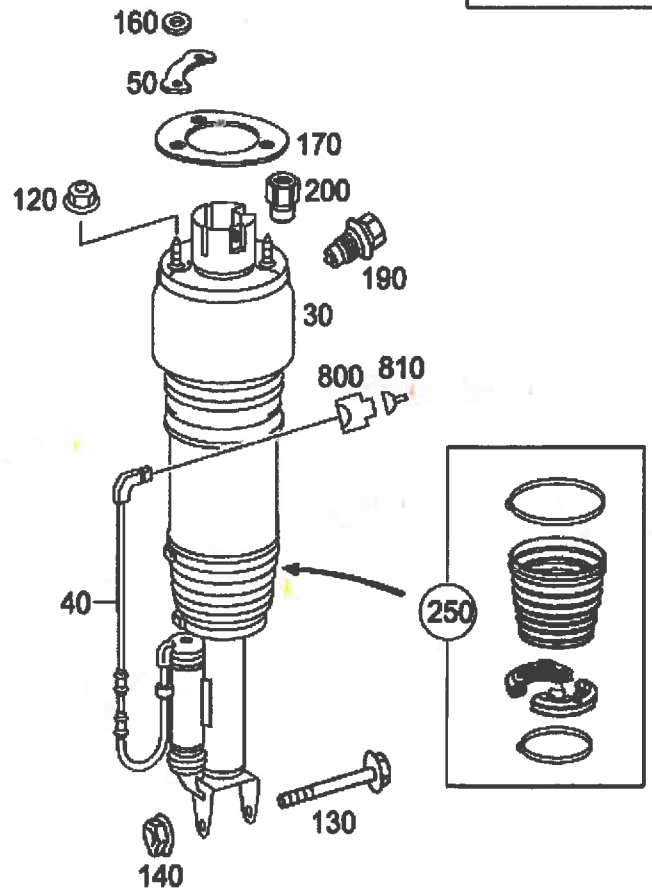

- SHOPPING LIST -

Shopping list: Coilover Conversion Date/time: 05/04/12 10:57 AM
 Customer name: Created by: epc14864
 Contact: Changed by: epc14864
 Order no.: Workshop ID:
 Note:

Damage code	Item no.	Part no.	ES1	ES2	Designation/description	Quantity	Qty on hand	Price	Warranty/goodwill code
	60	A 211 321 00 84 WDB211065			SHIM FRONT SPRING	002			
	90	N 910105 010010			HEXAGON HEAD BOLT SHOCK ABSORBER TO SPRING CONTROL ARM M10X70	002			
	90	A 211 320 00 26			SPRING RETAINER FRONT SPRING	002			
	90	A 211 350 18 06			GUIDE LEFT	002			
	100	N 913023 010002			NUT SHOCK ABSORBER TO SPRING CONTROL ARM M10	002			
	110	A 003 990 34 12			BOLT SPRING CONTROL ARM TO REAR SUBFRAME M12	004			
	120	N 913023 012002			NUT SPRING CONTROL ARM TO REAR SUBFRAME M12X1.5	002			
	120	N 000000 003276			NUT SPRING CONTROL ARM TO REAR SUBFRAME M12X1.5	002			
	150	N 000912 014089			SCREW SPRING CONTROL ARM TO WHEELBEARING M14X1.5X120	002			
	160	N 913023 014003			NUT SPRING CONTROL ARM TO WHEELBEARING M14X1.5	002			
	170	A 211 427 05 41			BRACKET TO LEFT SPRING LINK	001			
	170	A 211 427 06 41			BRACKET TO RIGHT SPRING LINK	001			
	180	A 002 990 84 97			RIVET BRACKET TO SPRING LINK LEFT 6,5X12,8	004			
	181	A 211 427 09 41			BRACKET BRACKET TO SPRING LINK LEFT	004			

- Picture -

Mode	MD mode	Mod. des. overview	E SEDAN
FIN/MD	211065	Catalog	64U
VIN		Major assembly	
Sales designation	E 320	Major assembly	MD
Assortment class	Car	Group	35 - REAR AXLE
Market	All	Subgroup	075 - REAR AXLE SUSPENSION
Picture number	B35075000064.101115		

- Picture -

Mode	MD mode	Mod. des. overview	E STATION WAGON
FIN/MD	211265	Catalog	64V
VIN		Major assembly	
Sales designation	E 320	Major assembly MD	
Assortment class	Car	Group	32 - SPRINGS, SUSPENSION AND HYDRAULIC SYSTEM
Market	All	Subgroup	054 - SPRING STRUT AND SPRING STRUT MOUNTING FRONT
Picture number	B32054000026.120117		