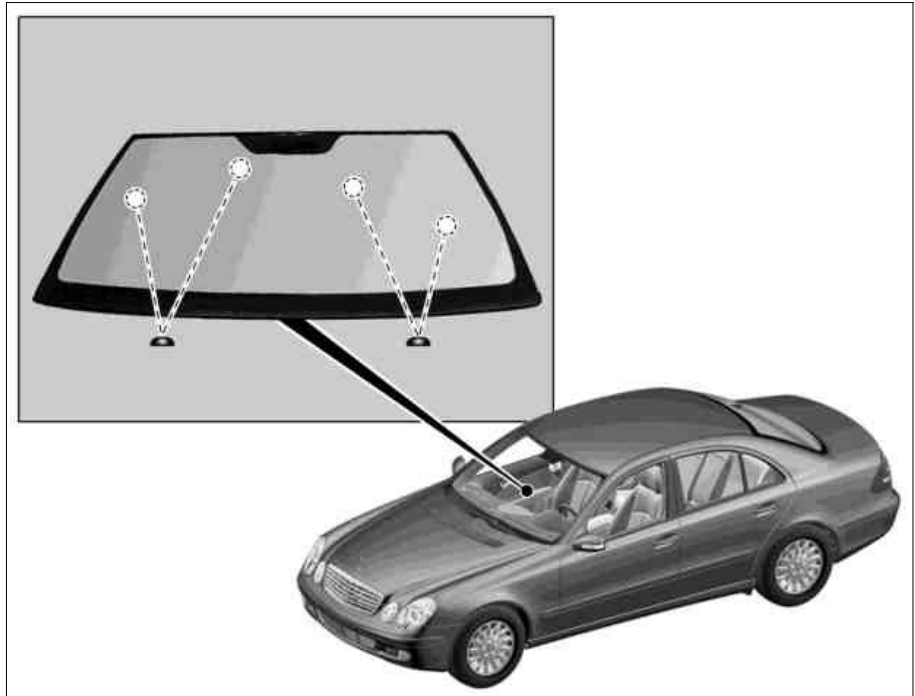

AS82.35-Z-0001-01A

110 589 02 63 00

Adjusting tool

- 1 Check windshield washer system spray nozzle settings, correct if necessary with  adjusting drift.
i The spray jets must strike the windshield in the marked area.
i Model 211.2: The spray jet must strike the rear window in the center.