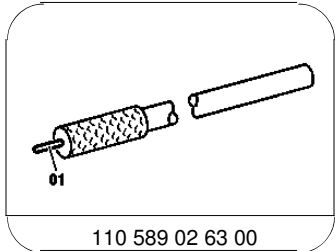

AP82.35-P-8252-01T

⚠ Danger!

Check setting of windshield washer system spray nozzles

Risk of fire and explosion caused by ignition of window washing fluid or antifreeze and their vapors. **Risk of poisoning** caused by swallowing window washing fluid or antifreeze or inhaling their vapors. **Risk of injury** or physical irritations caused by contact of window washing fluid or antifreeze with eyes, mucous membranes or skin.

AS82.35-Z-0001-01A

110 589 02 63 00

Adjusting tool

- 1 Check windshield washer system spray nozzle settings, correct if necessary with  adjusting drift.
i The spray jets must strike the windshield in the marked area.
i Model 211.2: The spray jet must strike the rear window in the center.