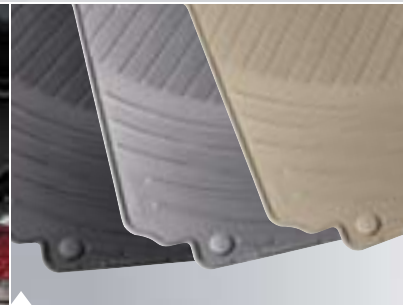

All-Season Floor Mat Set

These custom-designed rubber floor mats are a great way to keep the carpet in your E-Class in top condition. Deep channels trap water, mud and melting snow. Easy to clean. Four mats per set. Available in black, beige or gray.

UTILITY & CARE