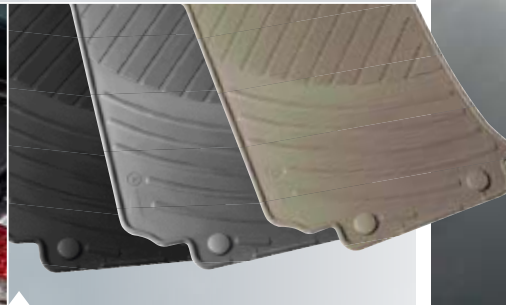

All-Season Floor Mat Set

These custom-designed rubber floor mats are a great way to keep the carpet in your E-Class in top condition. Deep channels trap sand, mud and melting snow. Easy to clean. Available in black, grey or beige. | Set of 4 |

UTILITY & CARE