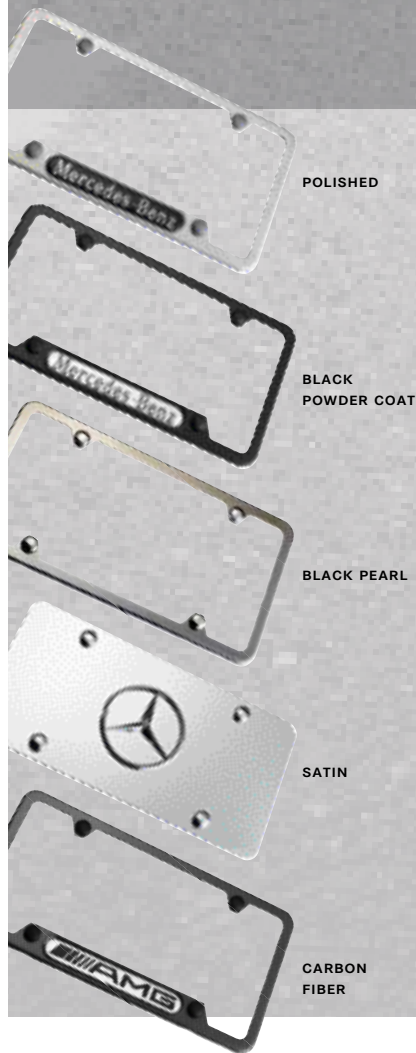

[2]

[1]

[2]

Wood & Leather Steering Wheel

Add a touch of distinguished elegance to your E-Class with this finely-crafted steering wheel. Made with durable, richly-grained leather and hand-burnished wood to match your car's interior.

Available wood:

[1] black birdseye maple

[2] burl walnut

Illuminated Door Sills

Light-up your E-Class in eye-catching style each time you open the door with these luminous blue-colored "Mercedes-Benz" stainless steel door sills. | Available in a set of 2 (front only) or in a set of 4 (front and rear) |

Trunk Handle [A]

Made of stainless steel in polished or satin finish, this handle attaches to the trunk lid and licence plate frame to help prevent fingerprints and reduce the possibility of scratching the finish on your E-Class.

License Plate Frames [B]

Choose from several quality stainless steel designs in an assortment of durable finishes to enhance the appearance of your license plates without blocking registration tags. Design styles include: Mercedes-Benz frame, Slimline frame, AMG Logo frame, and Star Marque solid plate.